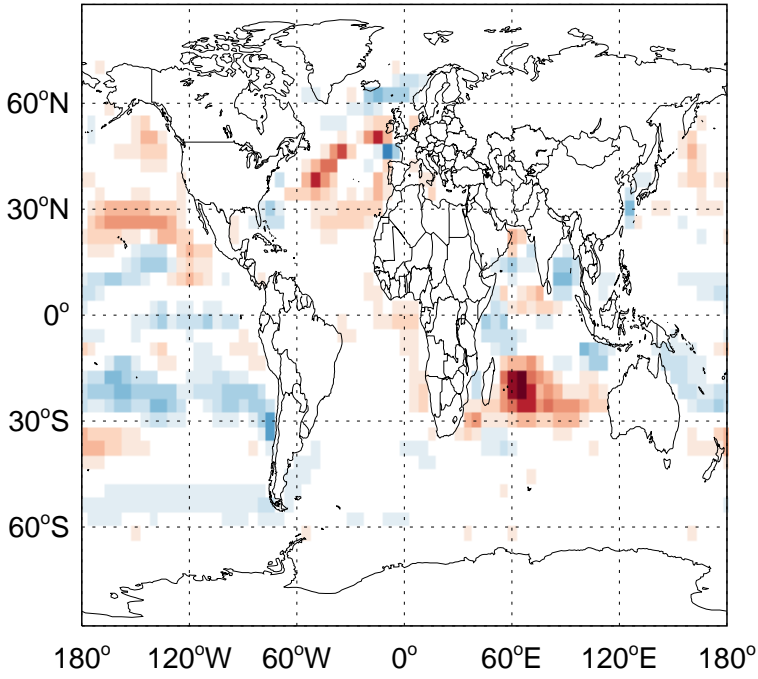

GEOS-Chem Absolute Emission Differences

v11-02f-Run1 - v11-02e-Run0

DMS biogenic emissions for Jul

v11-02f-Run1 - v11-02e-Run1

DMS biogenic emissions for Jul