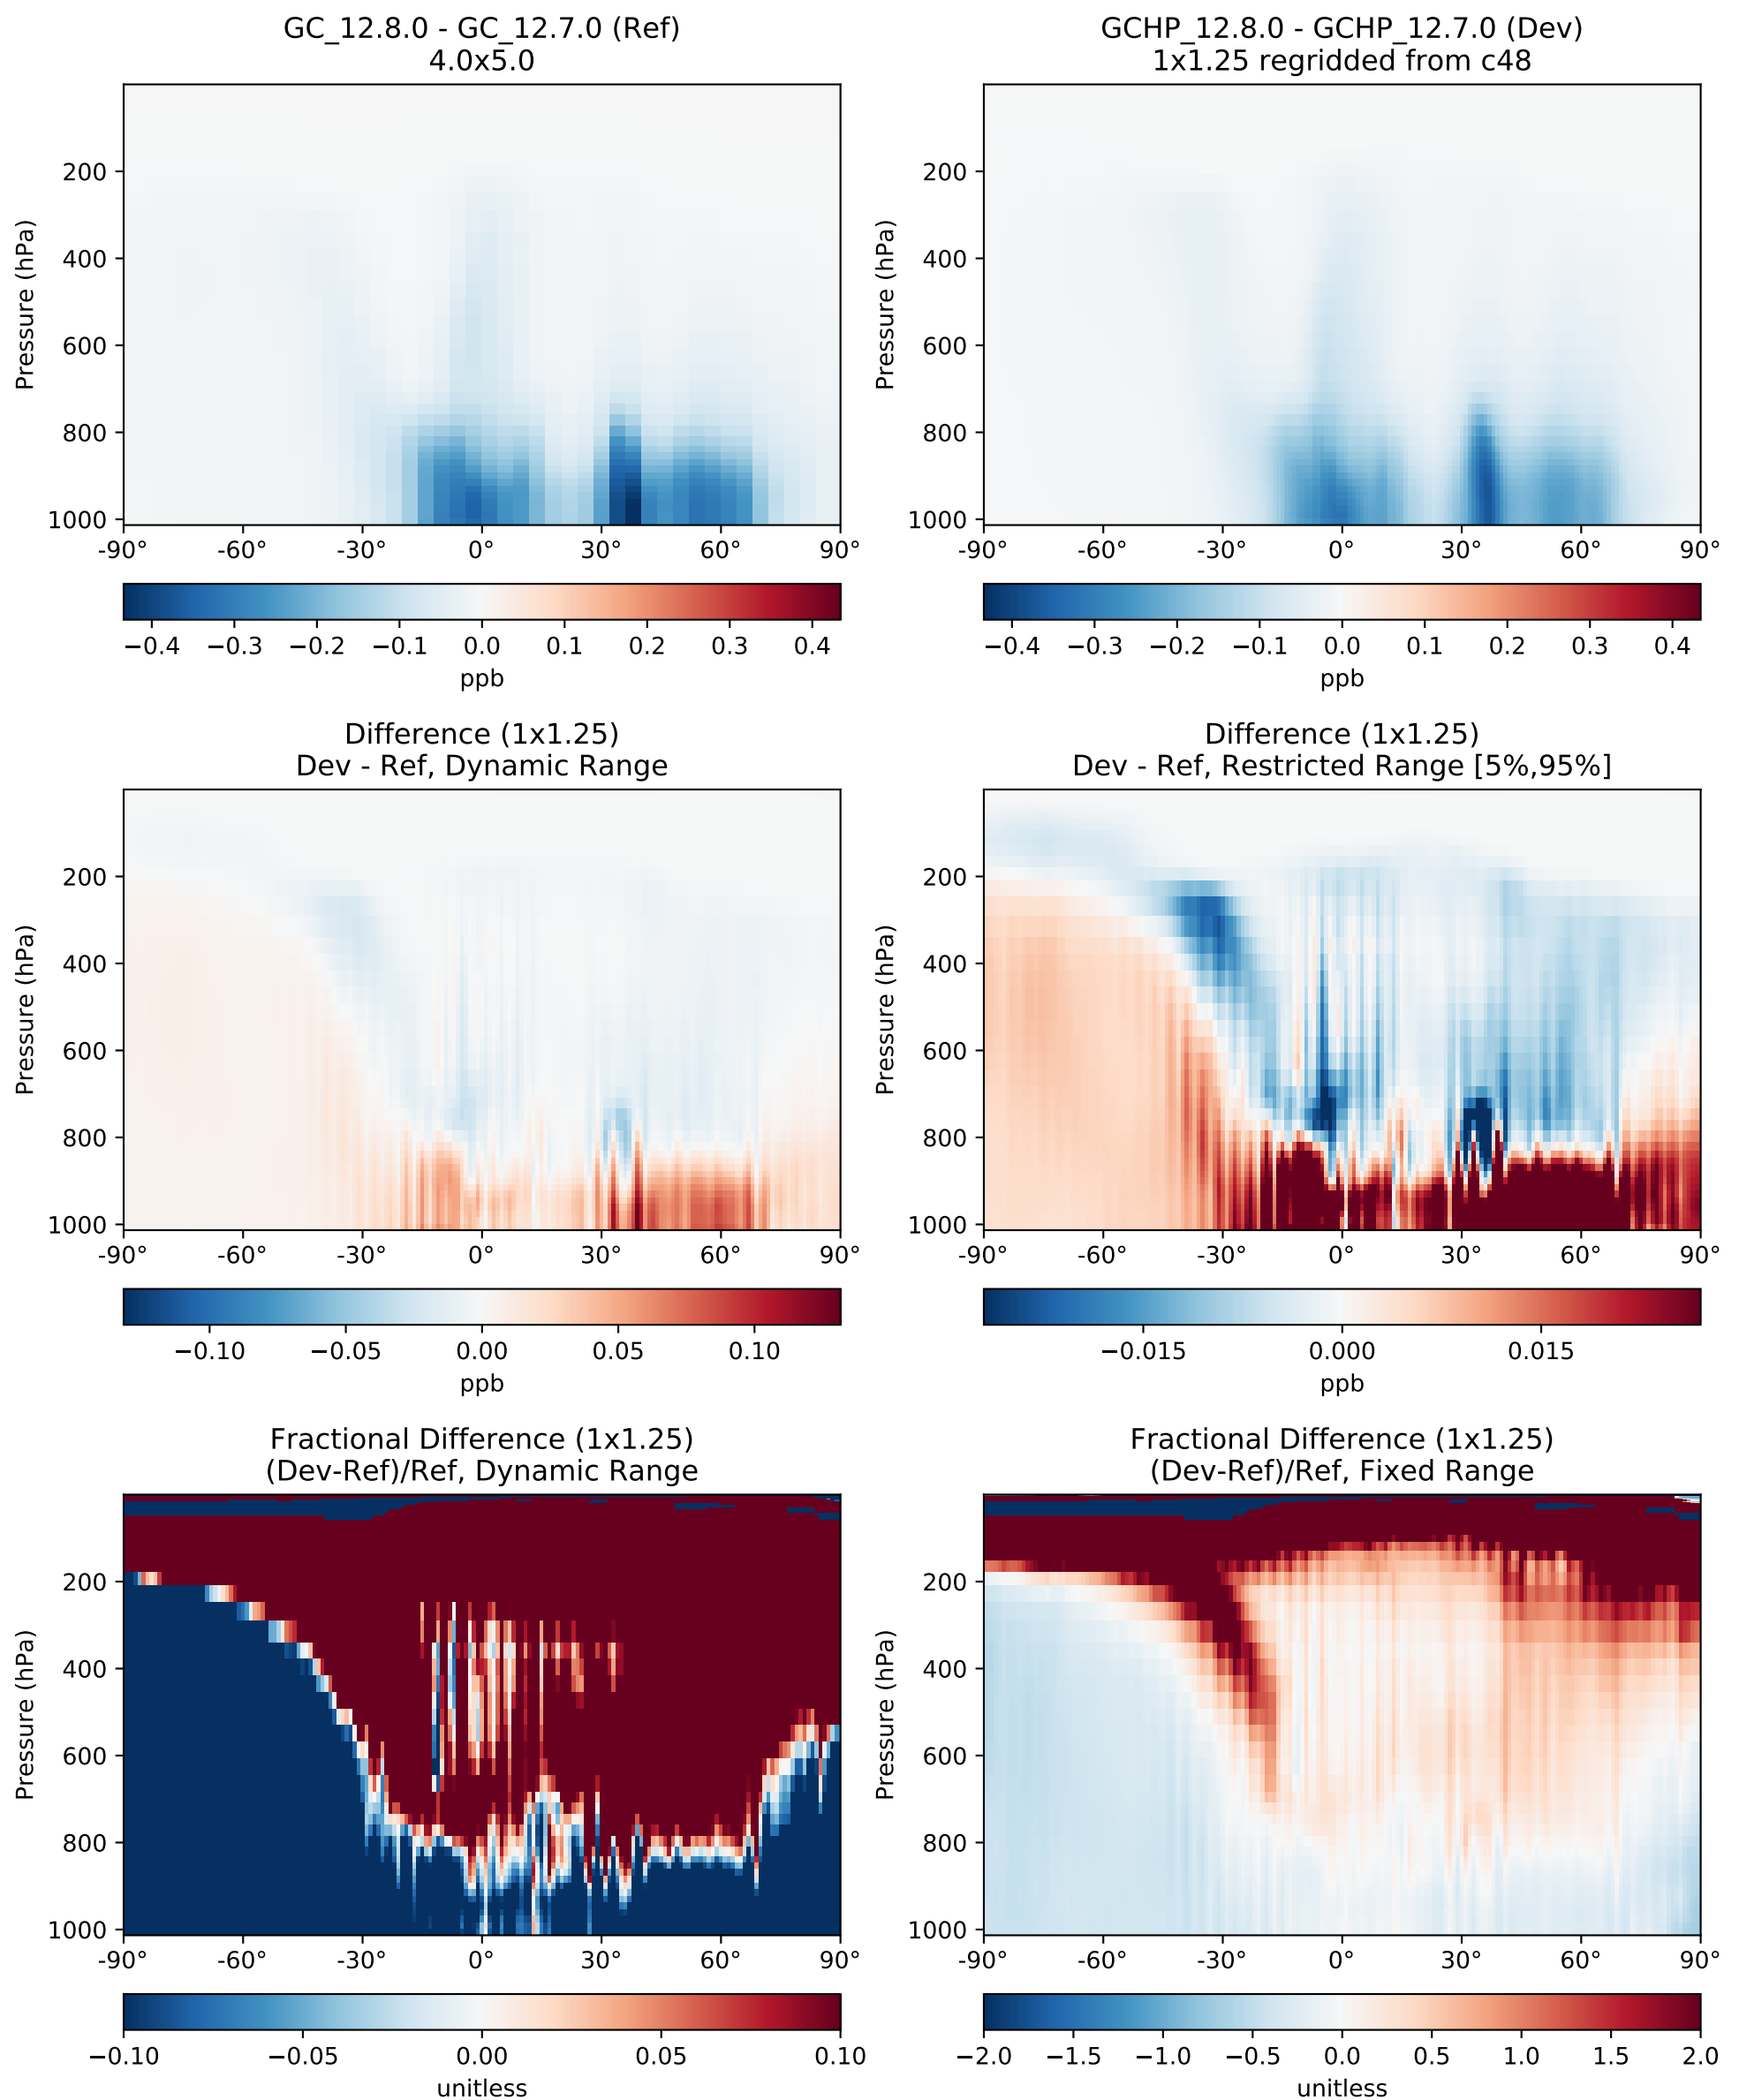

SpeciesConc_ACTA, Zonal Mean

SpeciesConc_ALD2, Zonal Mean

SpeciesConc_CH2O, Zonal Mean

SpeciesConc_HPALDs, Zonal Mean

SpeciesConc_MACR, Zonal Mean

SpeciesConc_IEPOX, Zonal Mean

SpeciesConc_ACET, Zonal Mean

SpeciesConc_MEK, Zonal Mean

SpeciesConc_MVK, Zonal Mean

SpeciesConc_ISOPN, Zonal Mean

SpeciesConc_GLYX, Zonal Mean

SpeciesConc_HCOOH, Zonal Mean

SpeciesConc_MAP, Zonal Mean

SpeciesConc_RCHO, Zonal Mean

SpeciesConc_MP, Zonal Mean