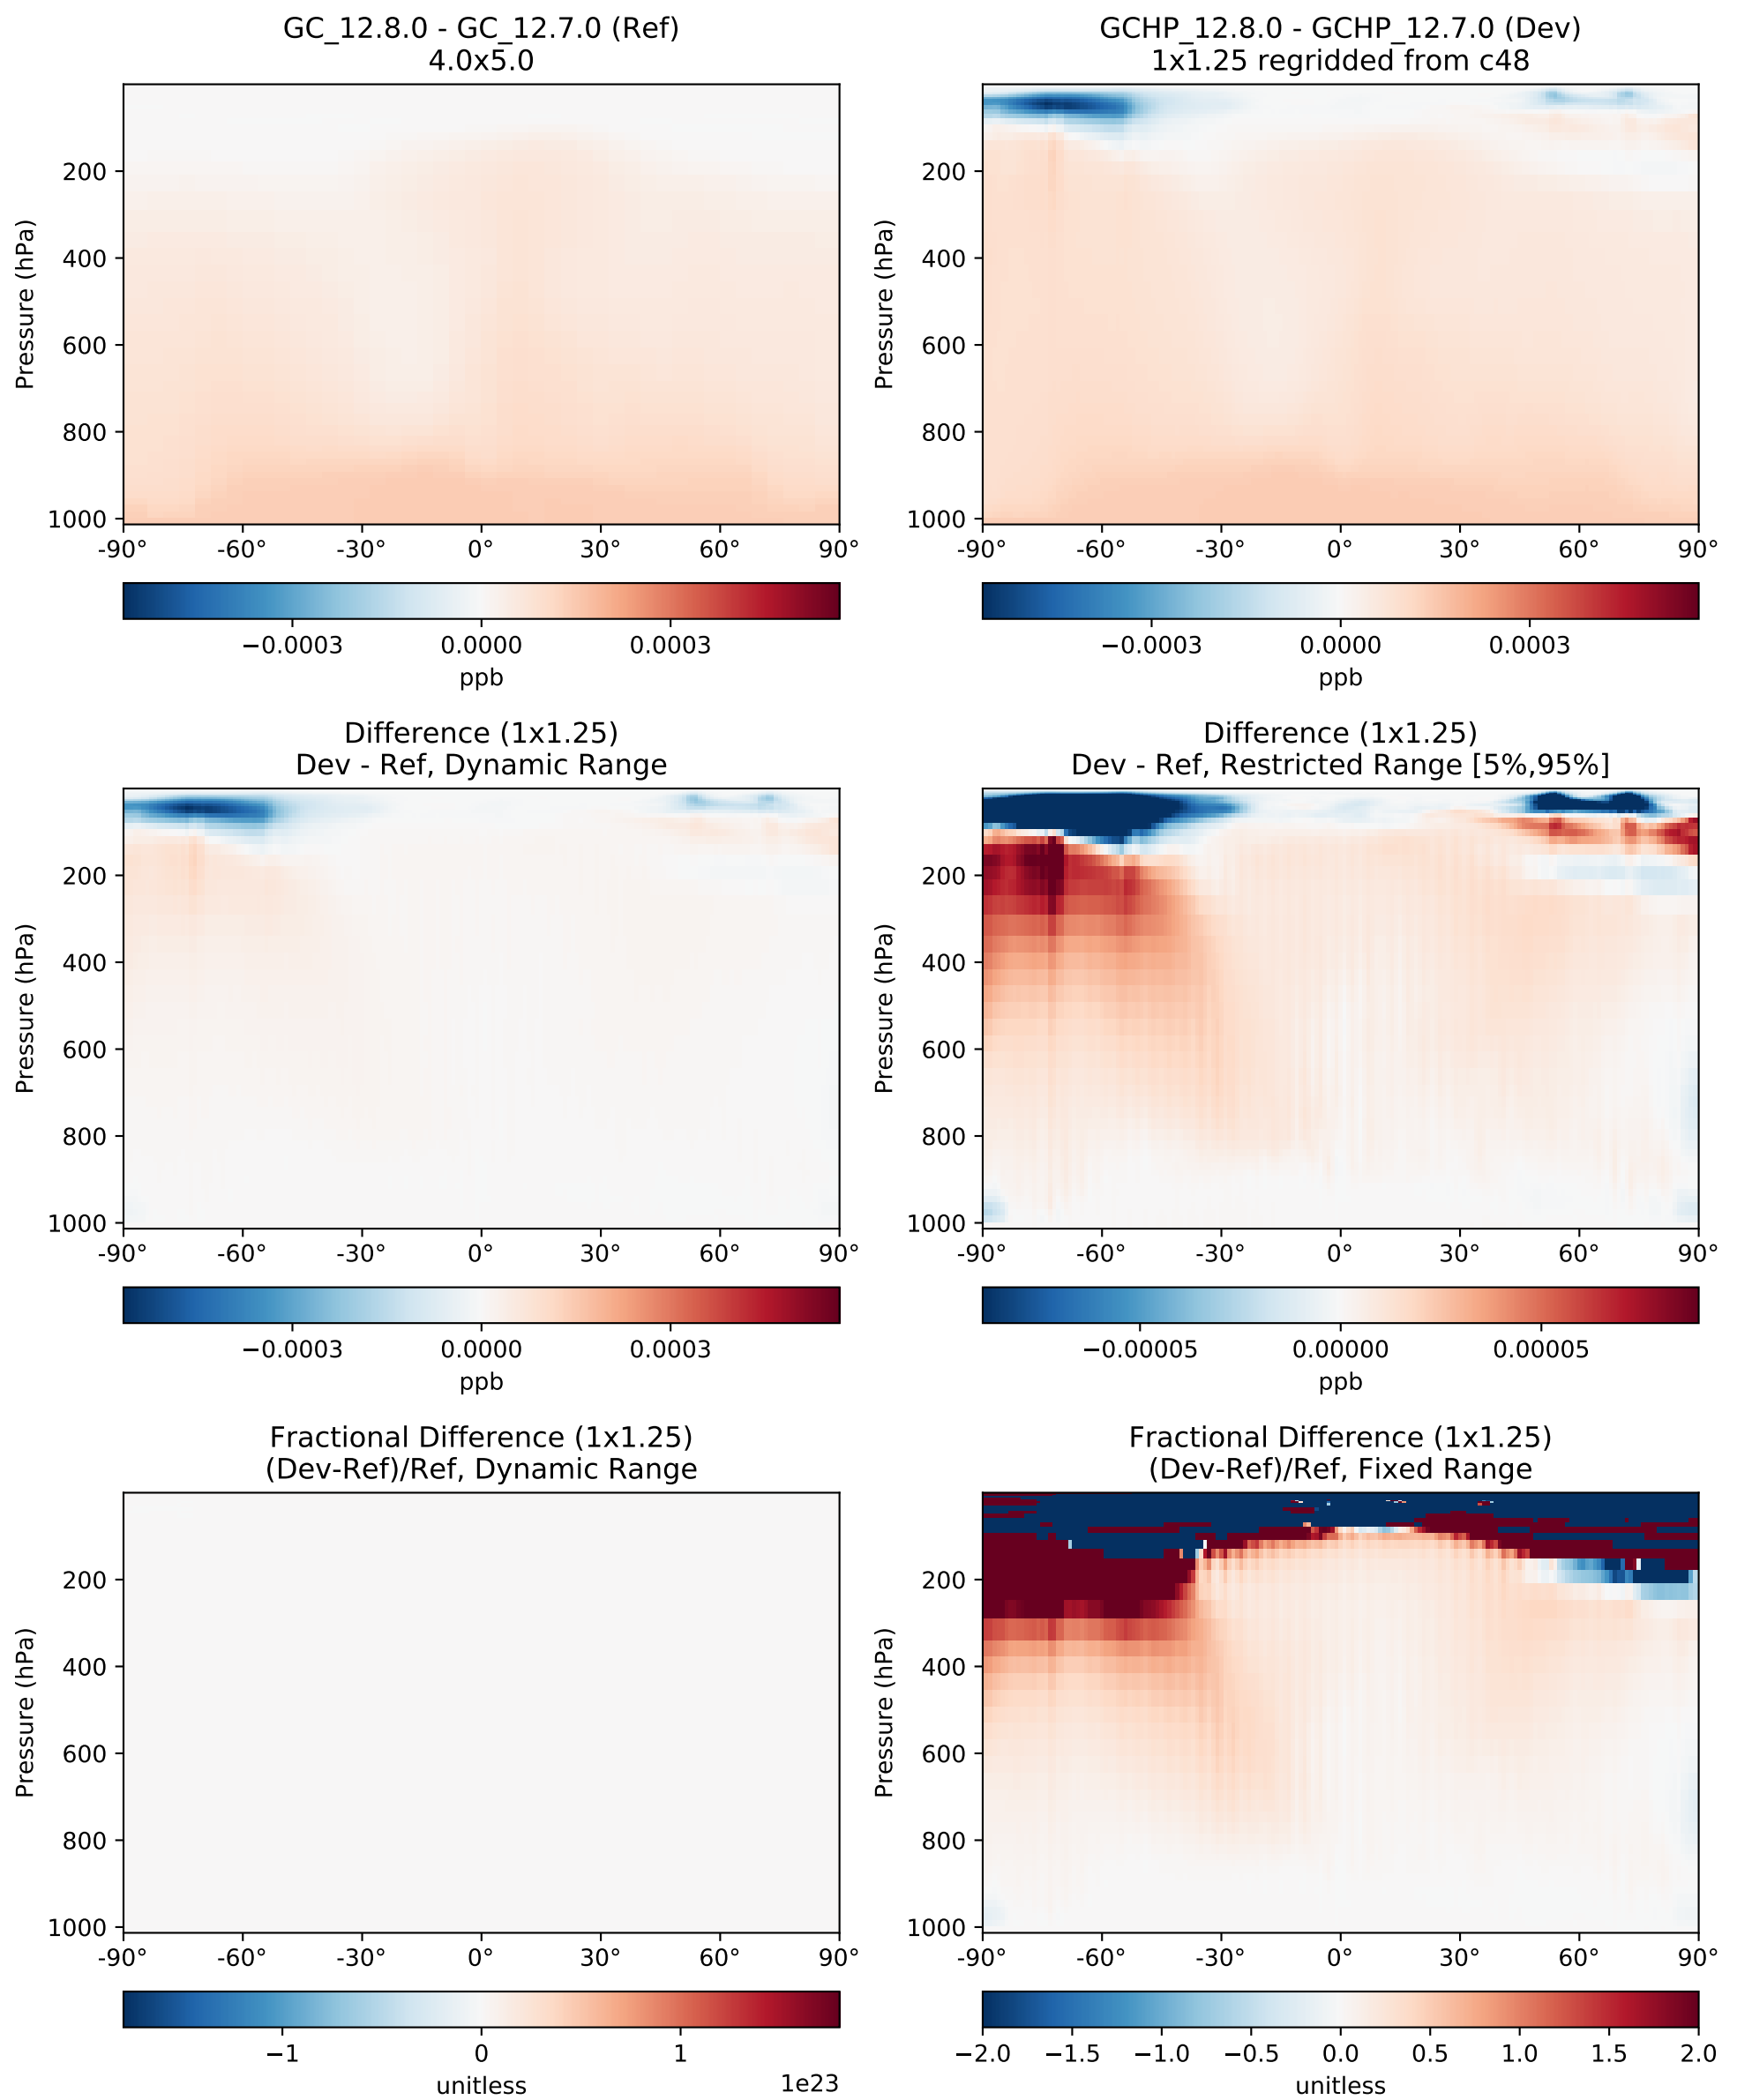

SpeciesConc_ACTA, Zonal Mean

SpeciesConc_ALD2, Zonal Mean

SpeciesConc_CH2O, Zonal Mean

SpeciesConc_HPALDs, Zonal Mean

SpeciesConc_MACR, Zonal Mean

SpeciesConc_IEPOX, Zonal Mean

SpeciesConc_ACET, Zonal Mean

SpeciesConc_MEK, Zonal Mean

SpeciesConc_MVK, Zonal Mean

SpeciesConc_ISOPN, Zonal Mean

SpeciesConc_GLYX, Zonal Mean

SpeciesConc_HCOOH, Zonal Mean

SpeciesConc_MAP, Zonal Mean

SpeciesConc_RCHO, Zonal Mean

SpeciesConc_MP, Zonal Mean