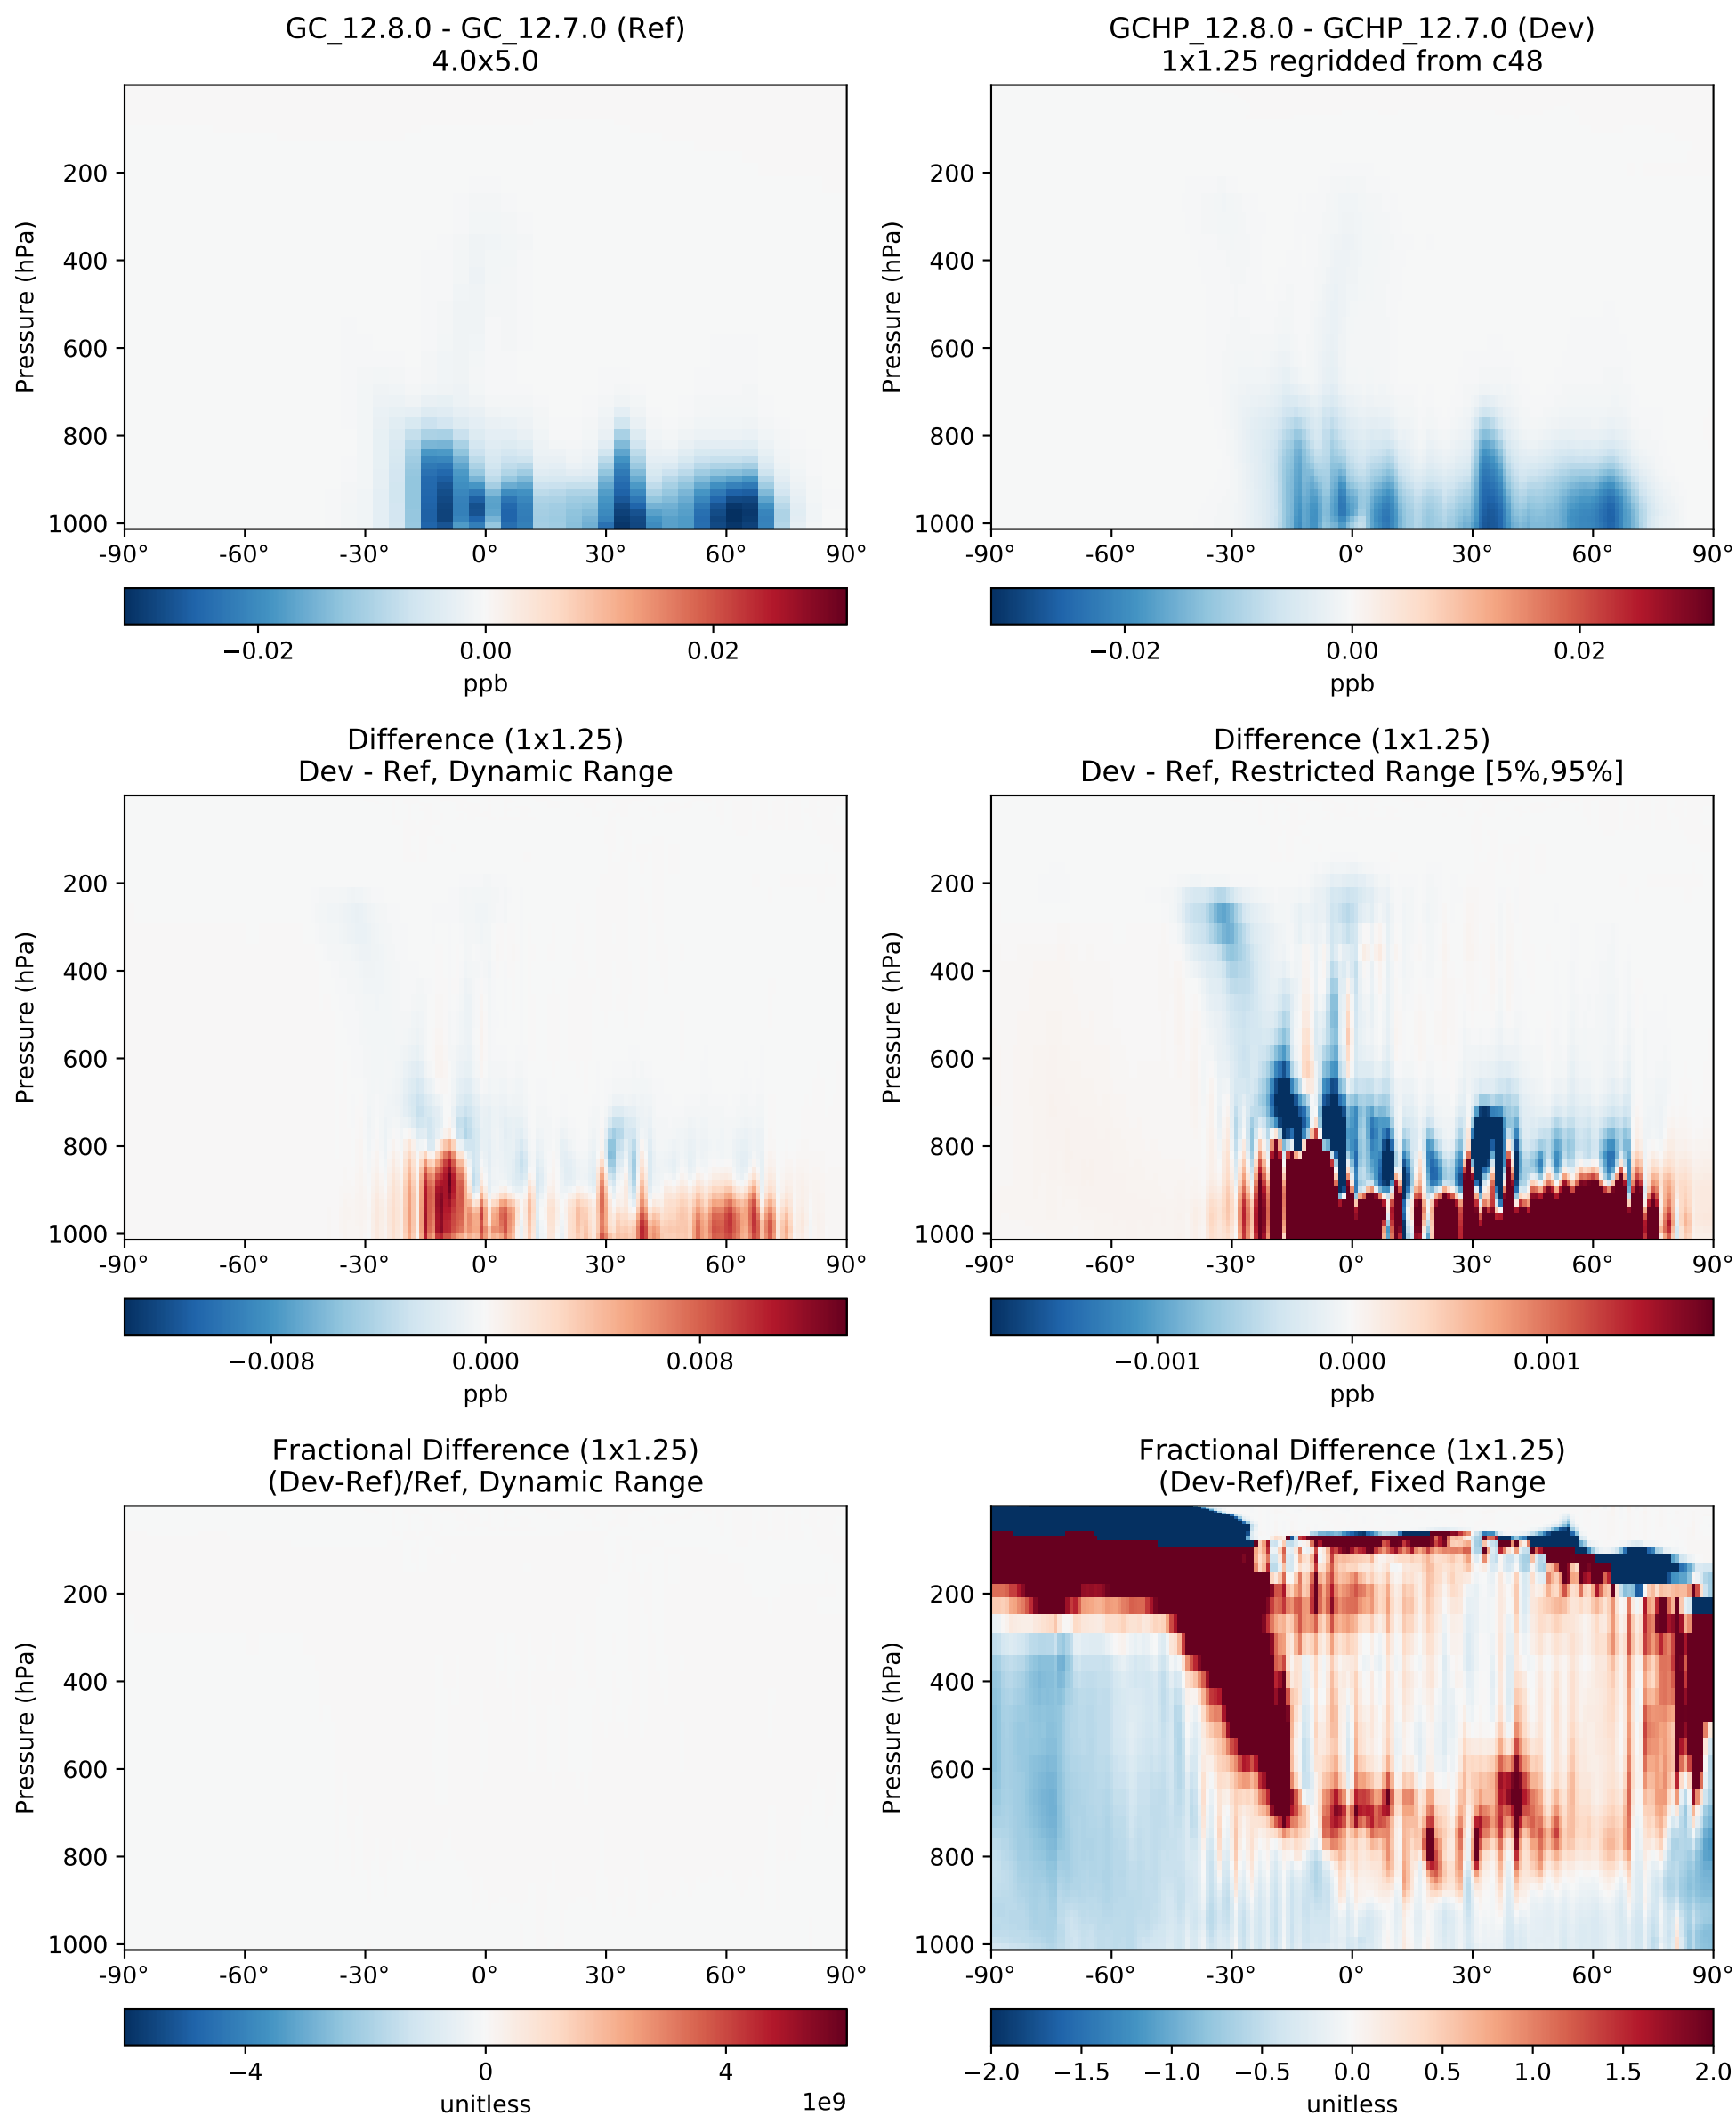

SpeciesConc_ACTA, Zonal Mean

SpeciesConc_ALD2, Zonal Mean

SpeciesConc_CH2O, Zonal Mean

SpeciesConc_HPALDs, Zonal Mean

SpeciesConc_MACR, Zonal Mean

SpeciesConc_IEPOX, Zonal Mean

SpeciesConc_ACET, Zonal Mean

SpeciesConc_MEK, Zonal Mean

SpeciesConc_MVK, Zonal Mean

SpeciesConc_ISOPN, Zonal Mean

SpeciesConc_GLYX, Zonal Mean

SpeciesConc_HCOOH, Zonal Mean

SpeciesConc_MAP, Zonal Mean

SpeciesConc_RCHO, Zonal Mean

SpeciesConc_MP, Zonal Mean