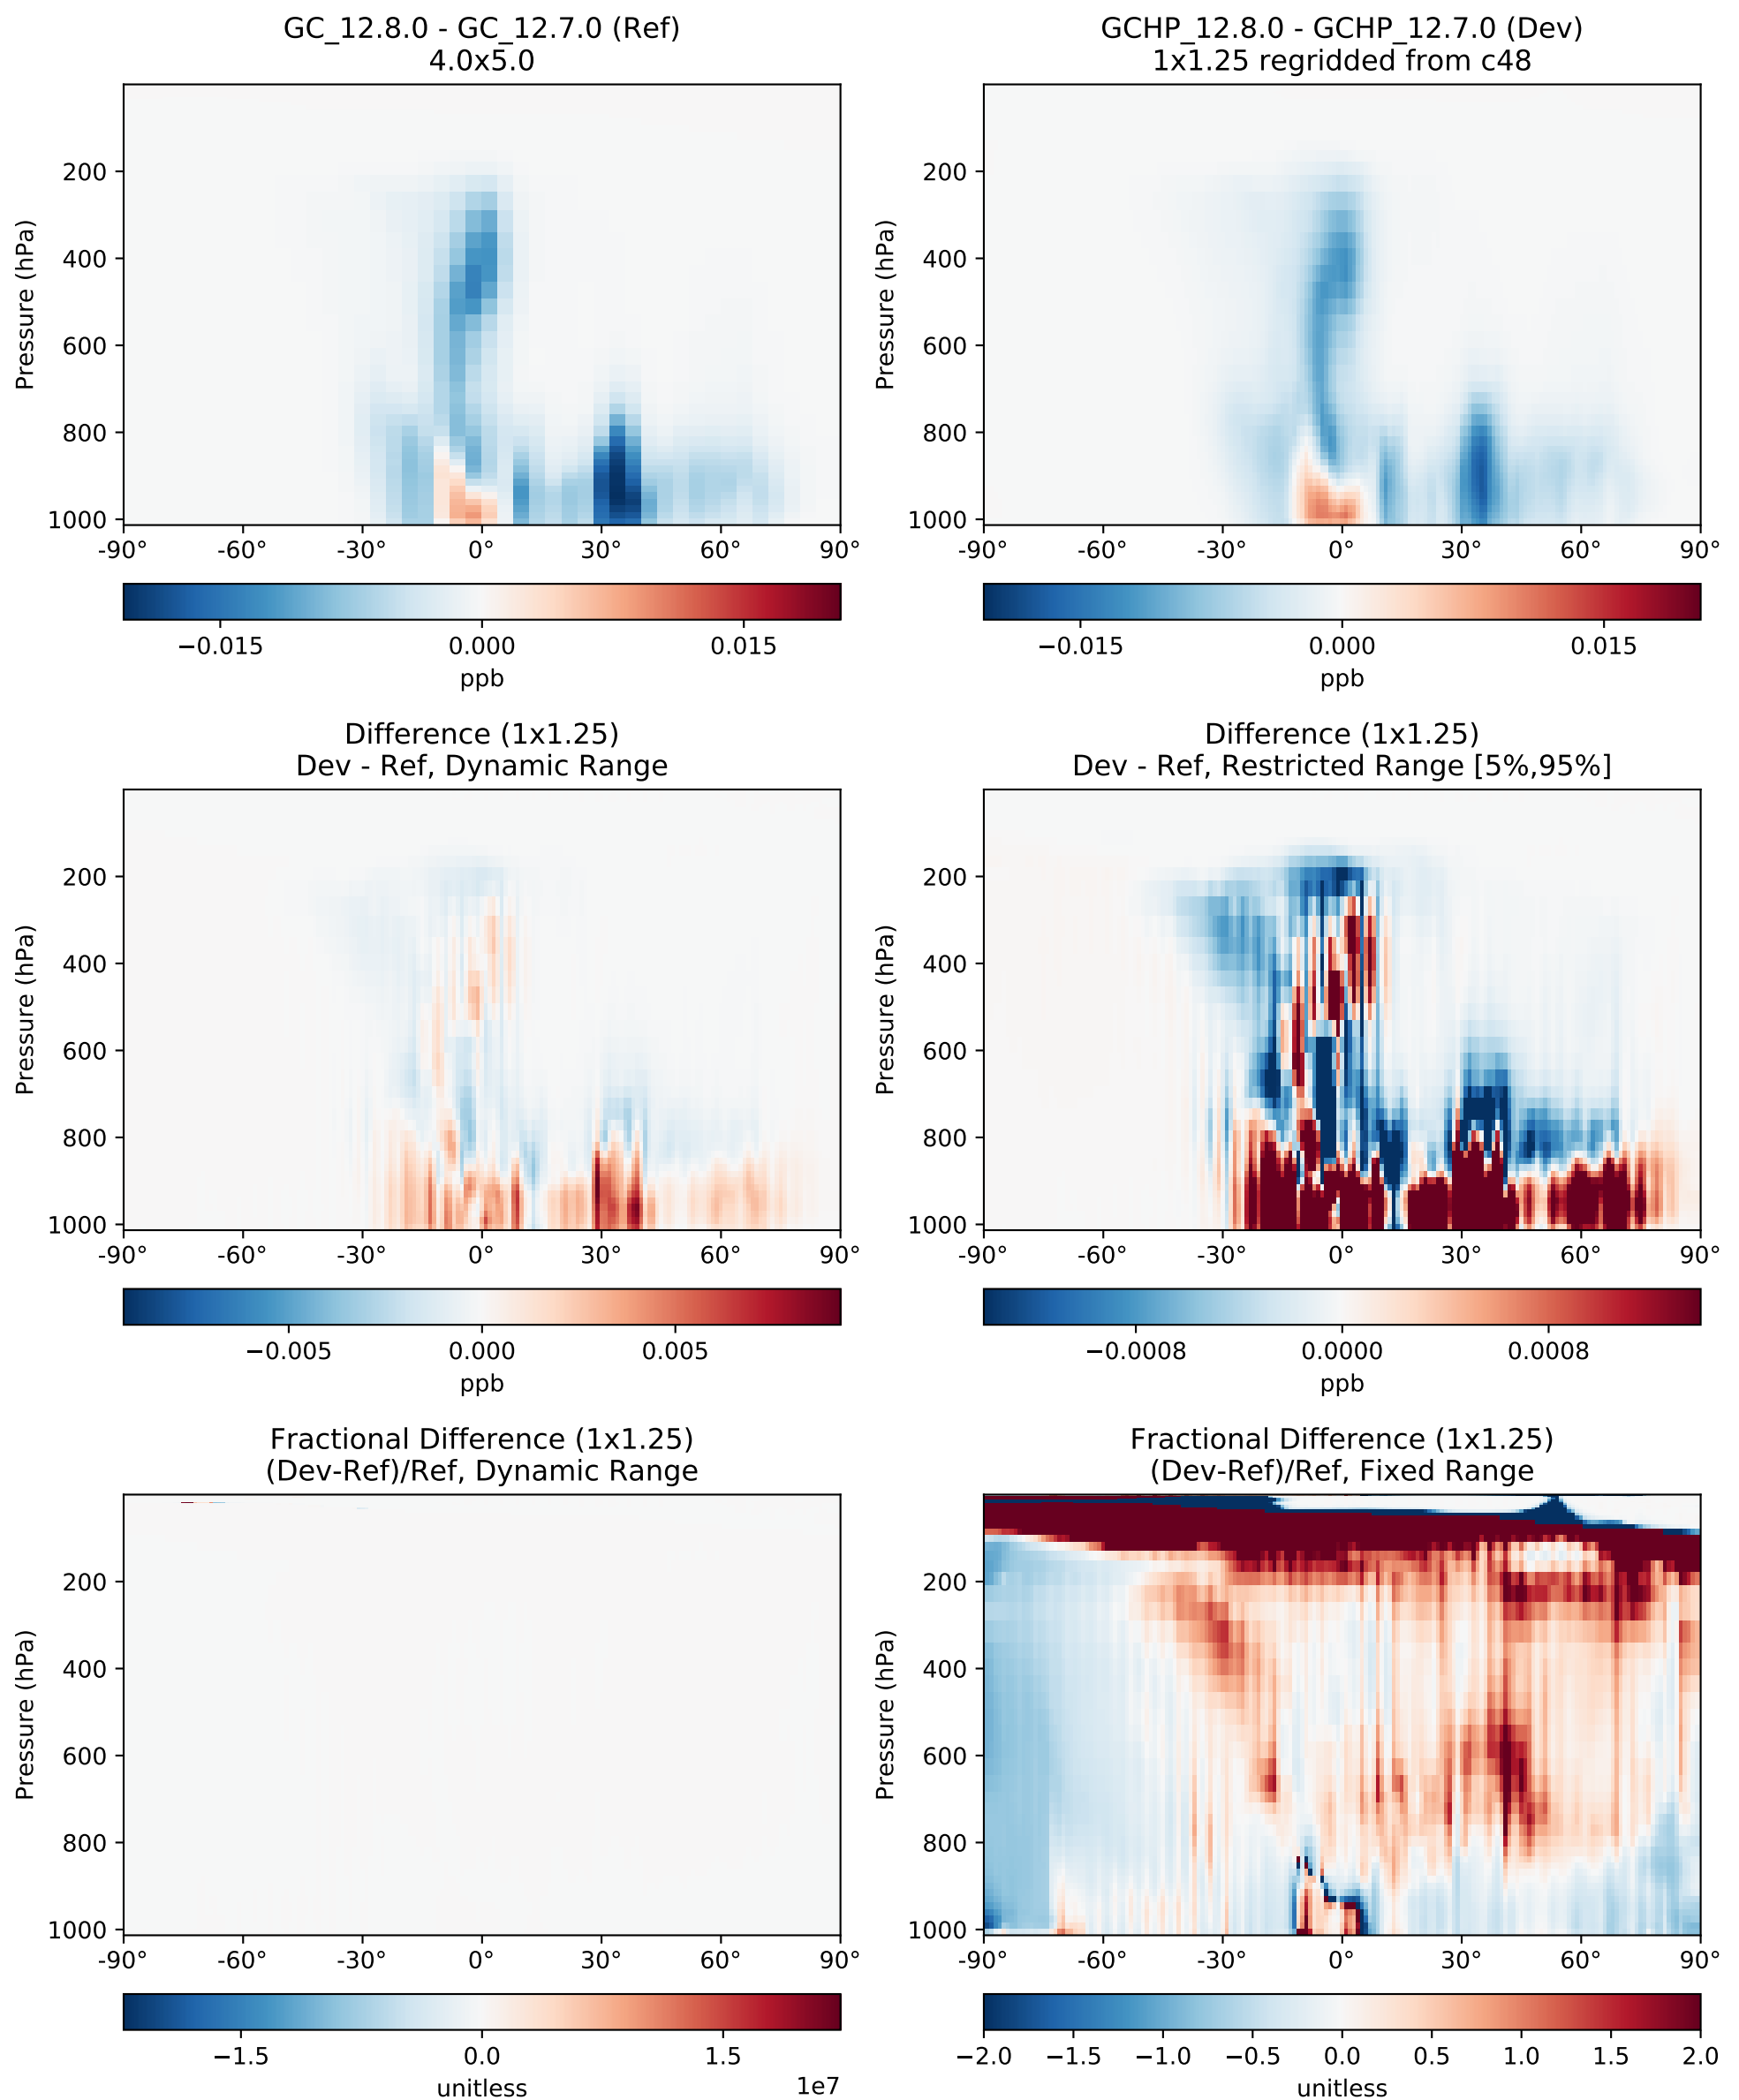

SpeciesConc_ACTA, Zonal Mean

SpeciesConc_ALD2, Zonal Mean

SpeciesConc_CH2O, Zonal Mean

SpeciesConc_HPALDs, Zonal Mean

SpeciesConc_MACR, Zonal Mean

SpeciesConc_IEPOX, Zonal Mean

SpeciesConc_ACET, Zonal Mean

SpeciesConc_MEK, Zonal Mean

SpeciesConc_MVK, Zonal Mean

SpeciesConc_ISOPN, Zonal Mean

SpeciesConc_GLYX, Zonal Mean

SpeciesConc_HCOOH, Zonal Mean

SpeciesConc_MAP, Zonal Mean

SpeciesConc_RCHO, Zonal Mean

SpeciesConc_MP, Zonal Mean