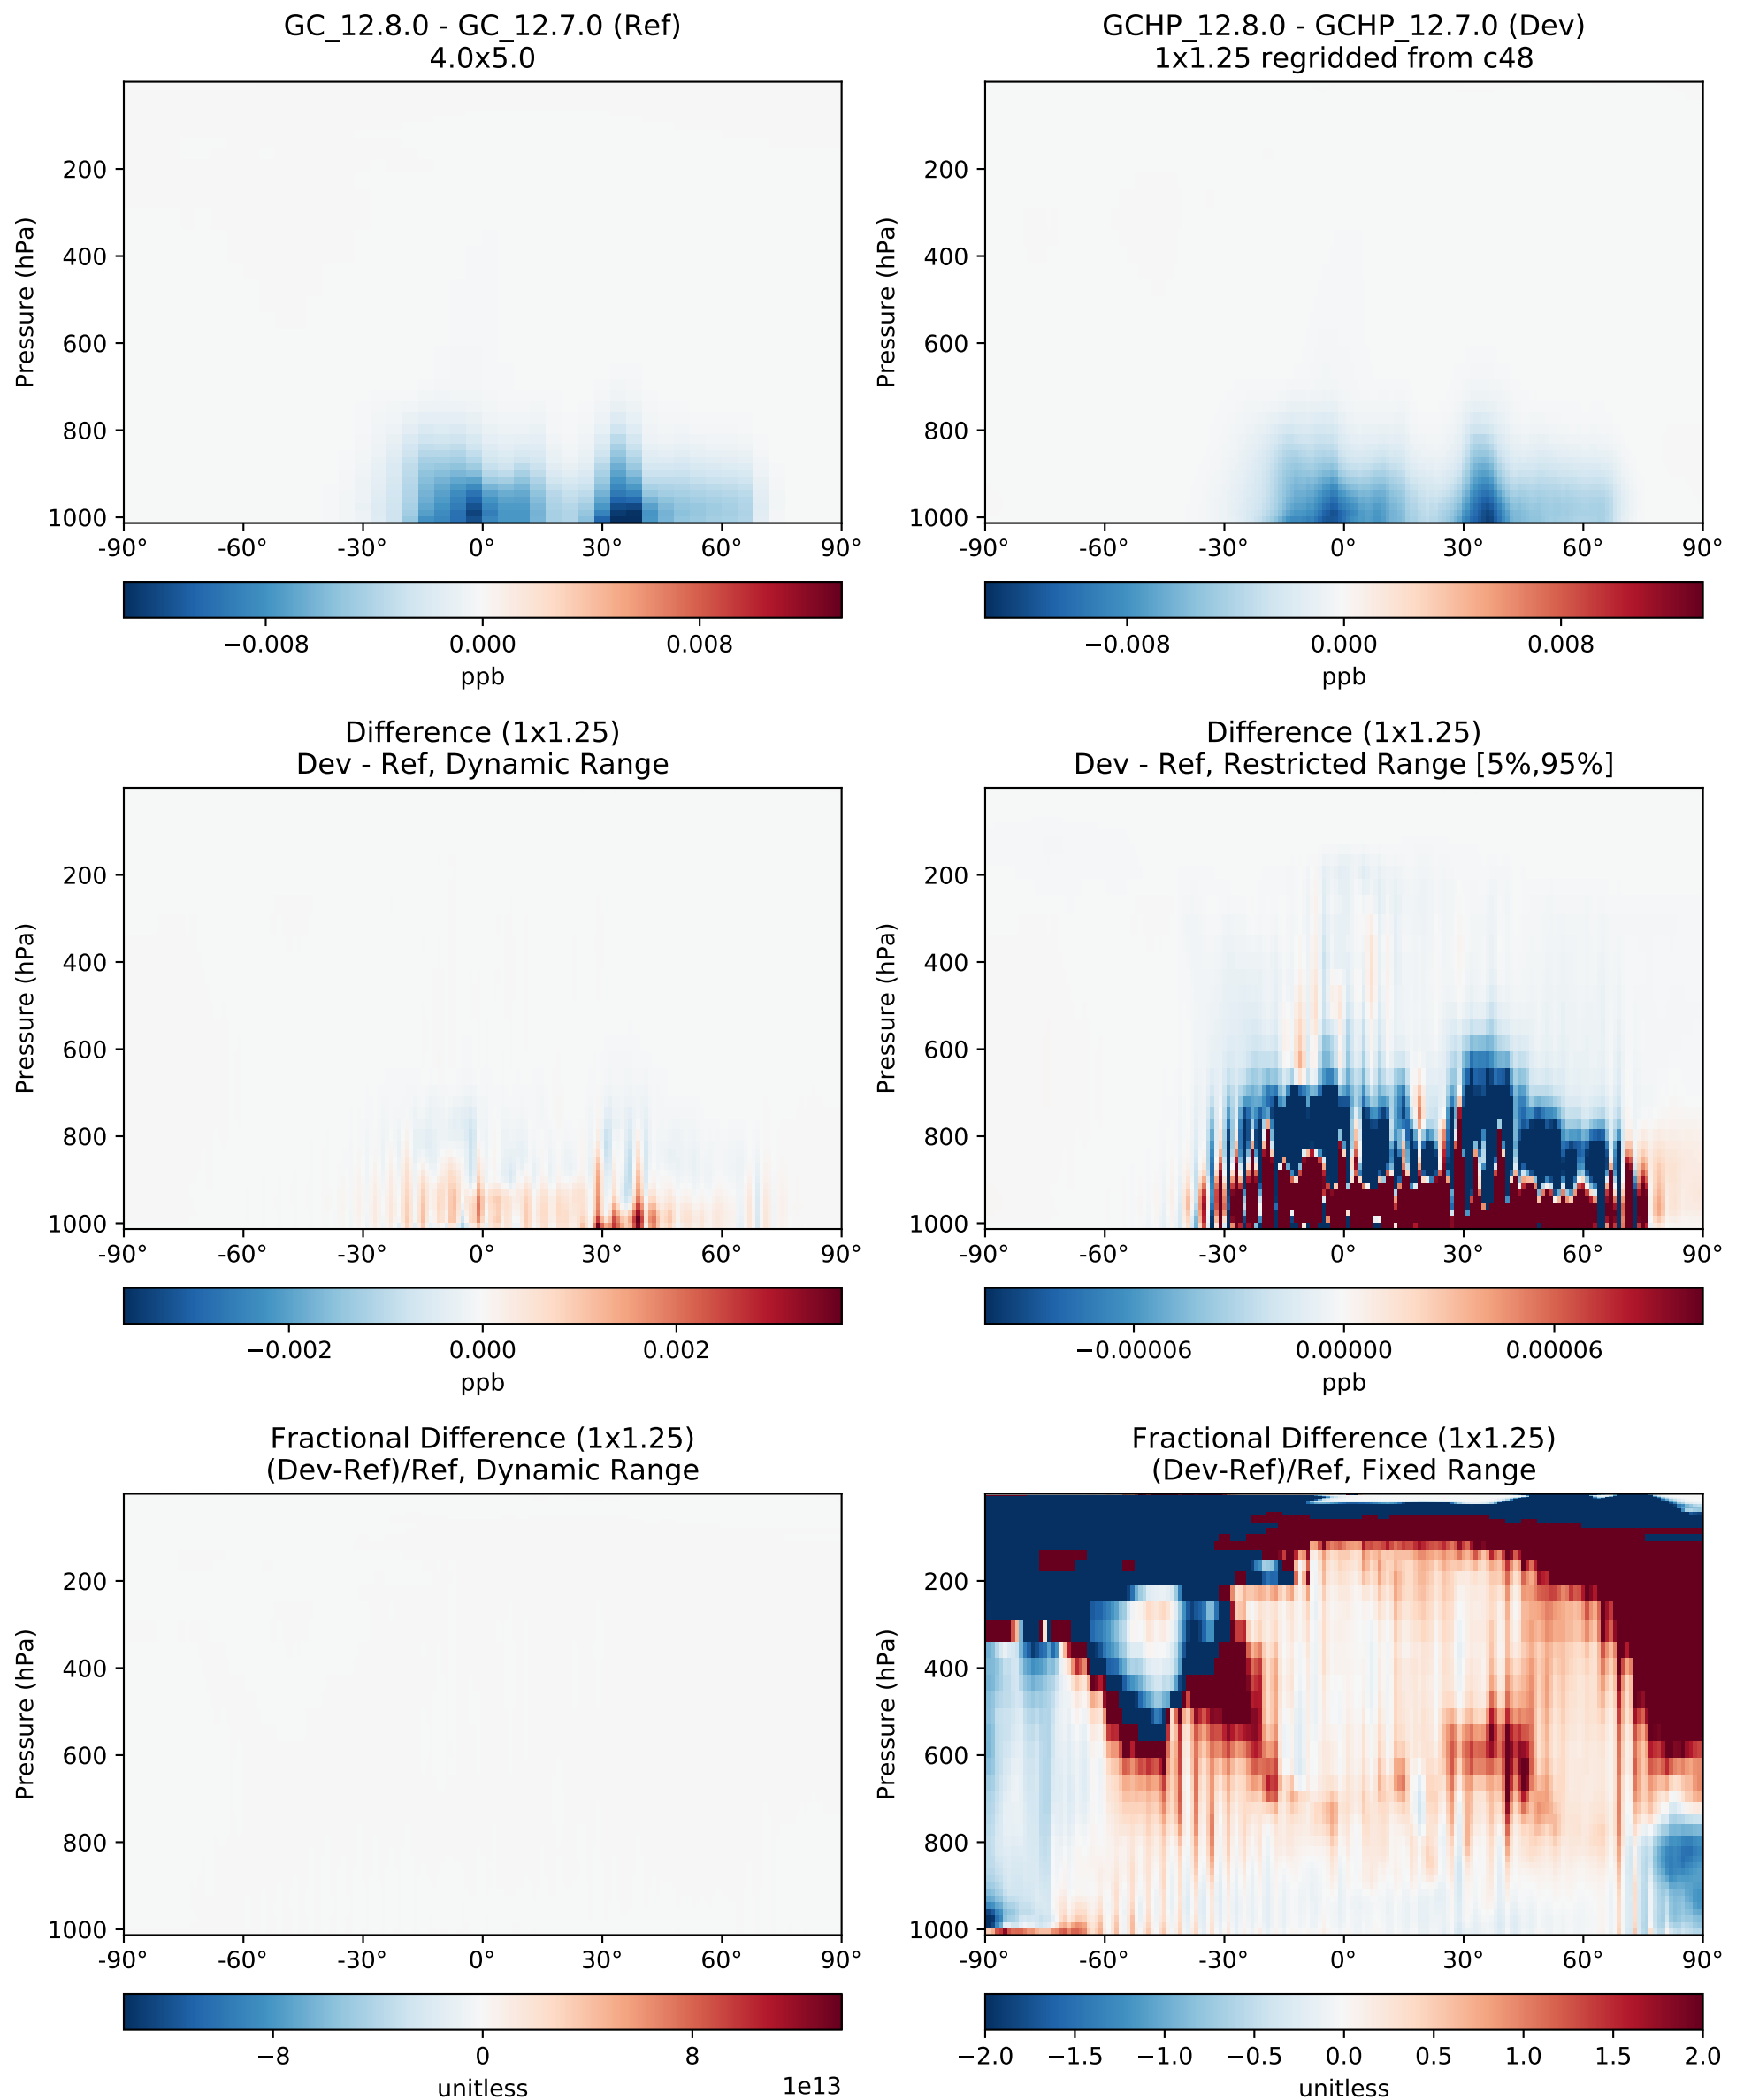

SpeciesConc_ACTA, Zonal Mean

SpeciesConc_ALD2, Zonal Mean

SpeciesConc_CH2O, Zonal Mean

SpeciesConc_HPALDs, Zonal Mean

SpeciesConc_MACR, Zonal Mean

SpeciesConc_IEPOX, Zonal Mean

SpeciesConc_ACET, Zonal Mean

SpeciesConc_MEK, Zonal Mean

SpeciesConc_MVK, Zonal Mean

SpeciesConc_ISOPN, Zonal Mean

SpeciesConc_GLYX, Zonal Mean

SpeciesConc_HCOOH, Zonal Mean

SpeciesConc_MAP, Zonal Mean

SpeciesConc_RCHO, Zonal Mean

SpeciesConc_MP, Zonal Mean