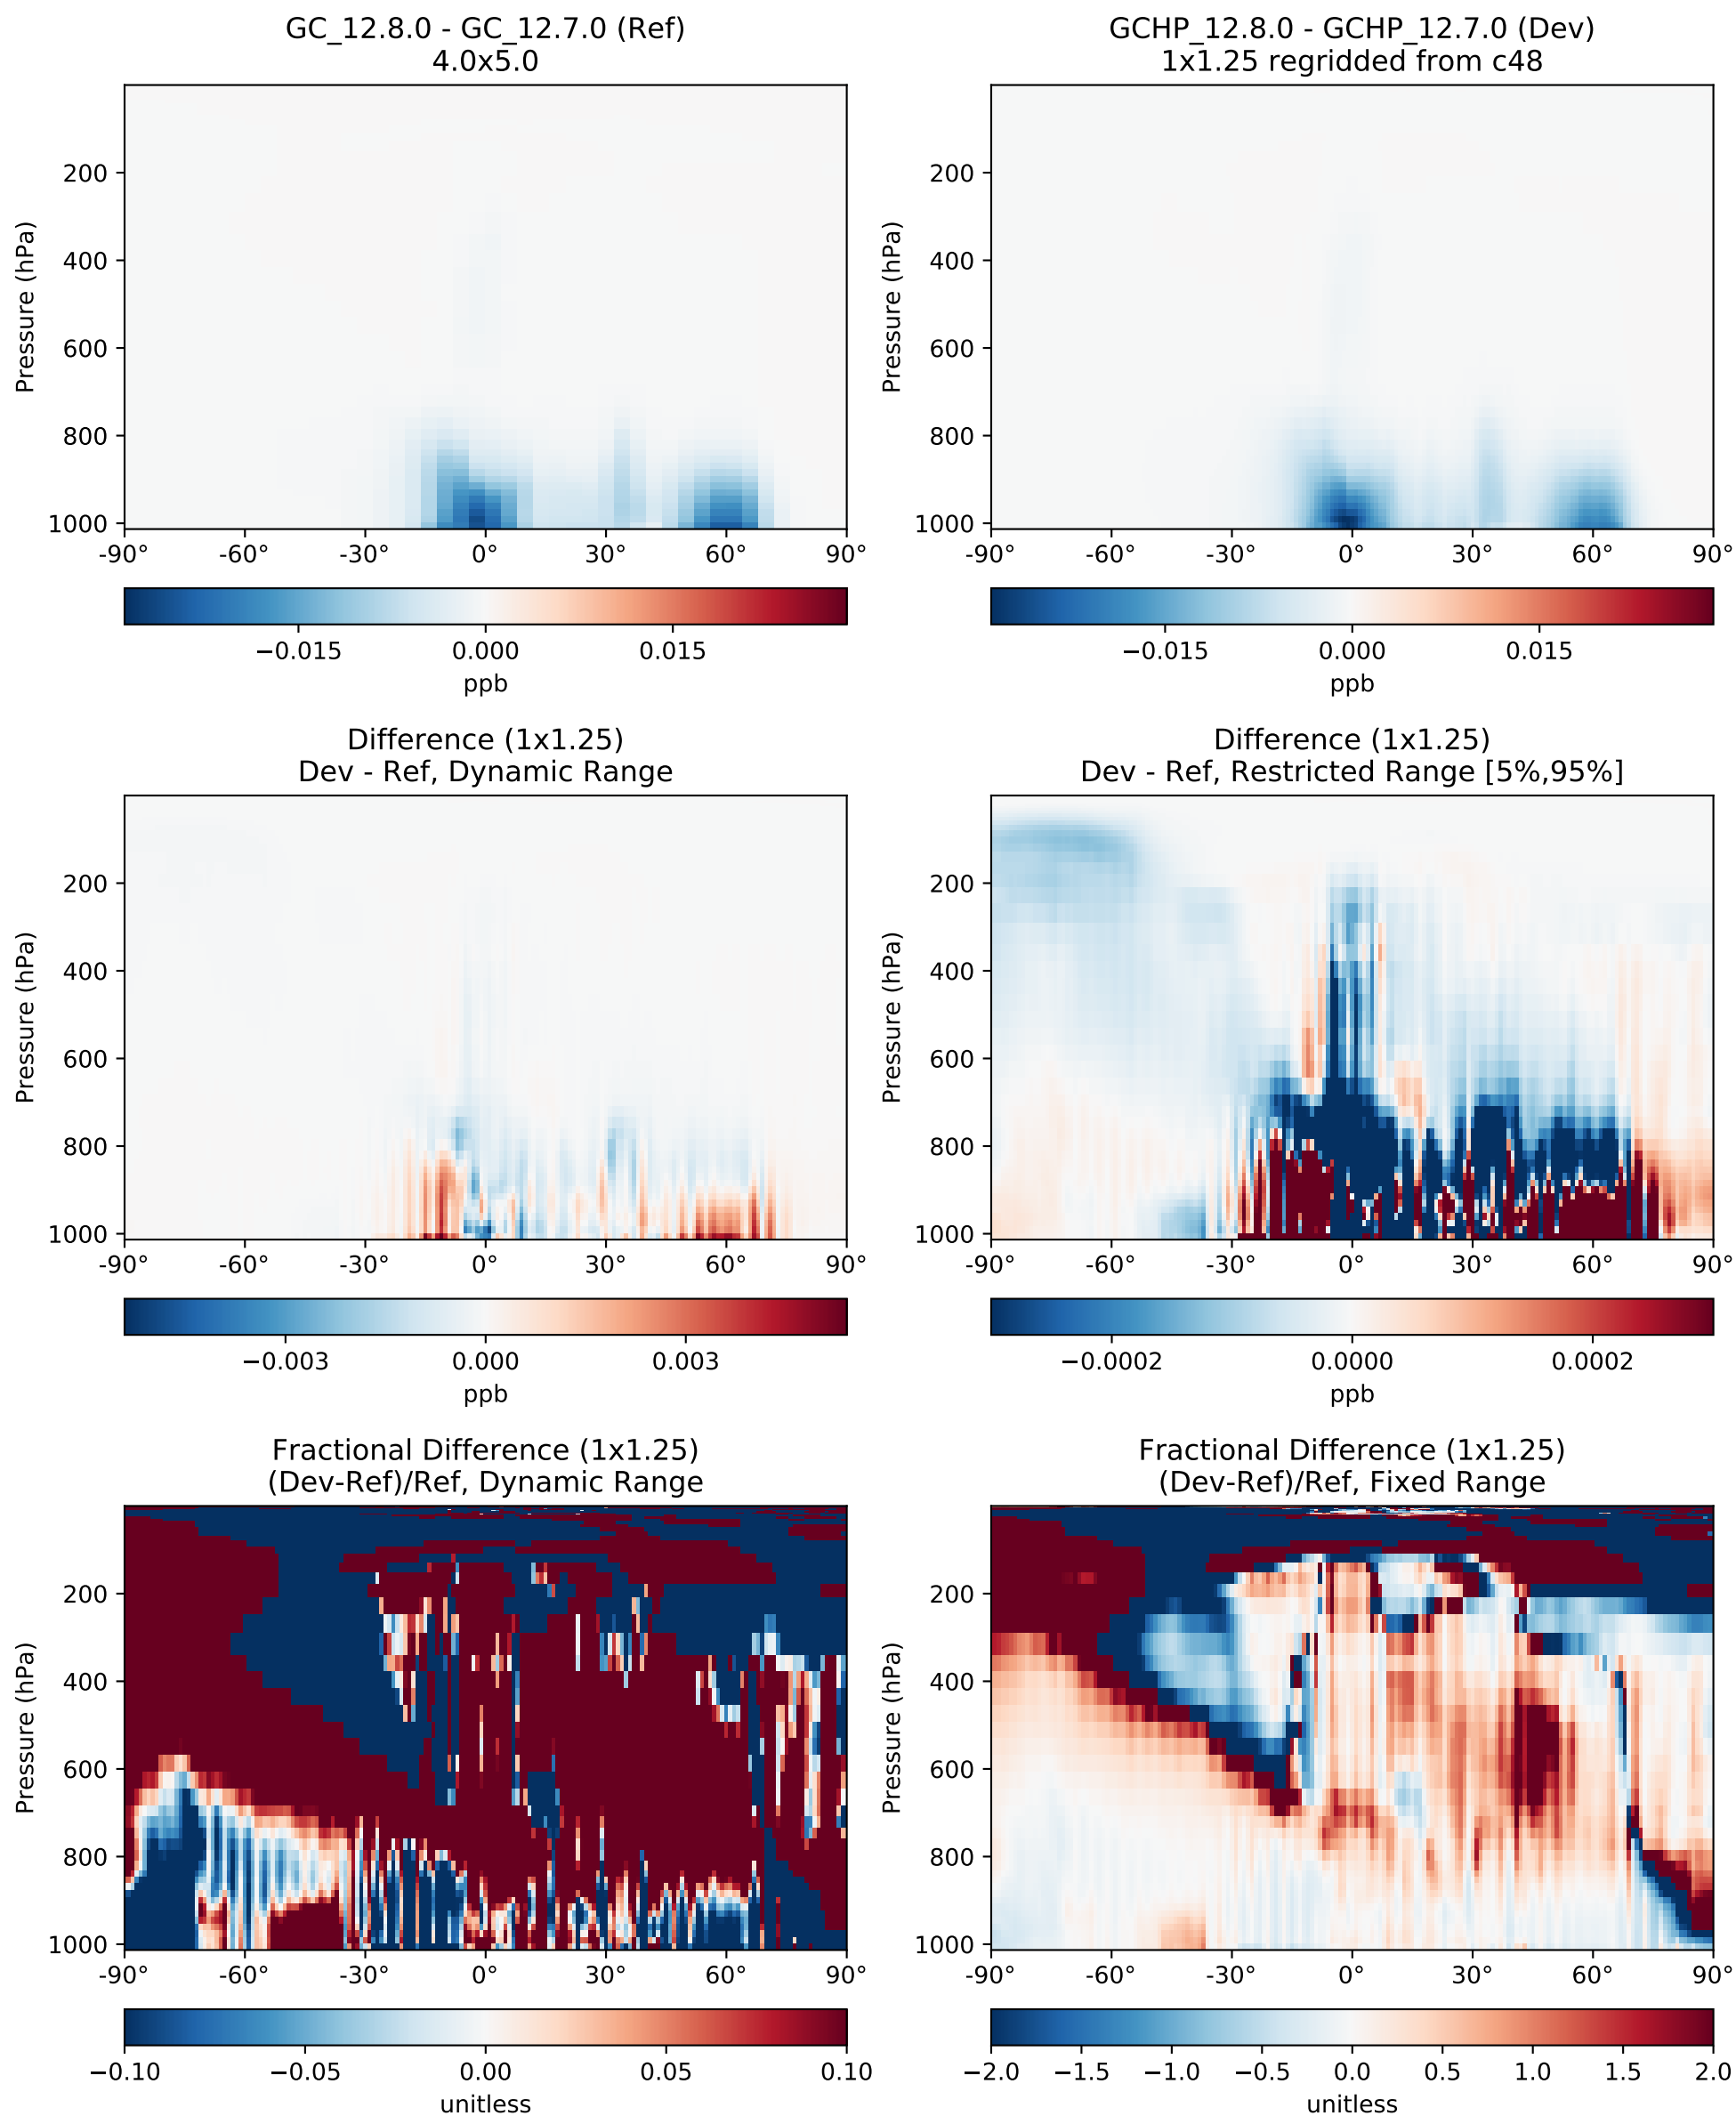

SpeciesConc_ACTA, Zonal Mean

SpeciesConc_ALD2, Zonal Mean

SpeciesConc_CH2O, Zonal Mean

SpeciesConc_HPALDs, Zonal Mean

SpeciesConc_MACR, Zonal Mean

SpeciesConc_IEPOX, Zonal Mean

SpeciesConc_ACET, Zonal Mean

SpeciesConc_MEK, Zonal Mean

SpeciesConc_MVK, Zonal Mean

SpeciesConc_ISOPN, Zonal Mean

SpeciesConc_GLYX, Zonal Mean

SpeciesConc_HCOOH, Zonal Mean

SpeciesConc_MAP, Zonal Mean

SpeciesConc_RCHO, Zonal Mean

SpeciesConc_MP, Zonal Mean