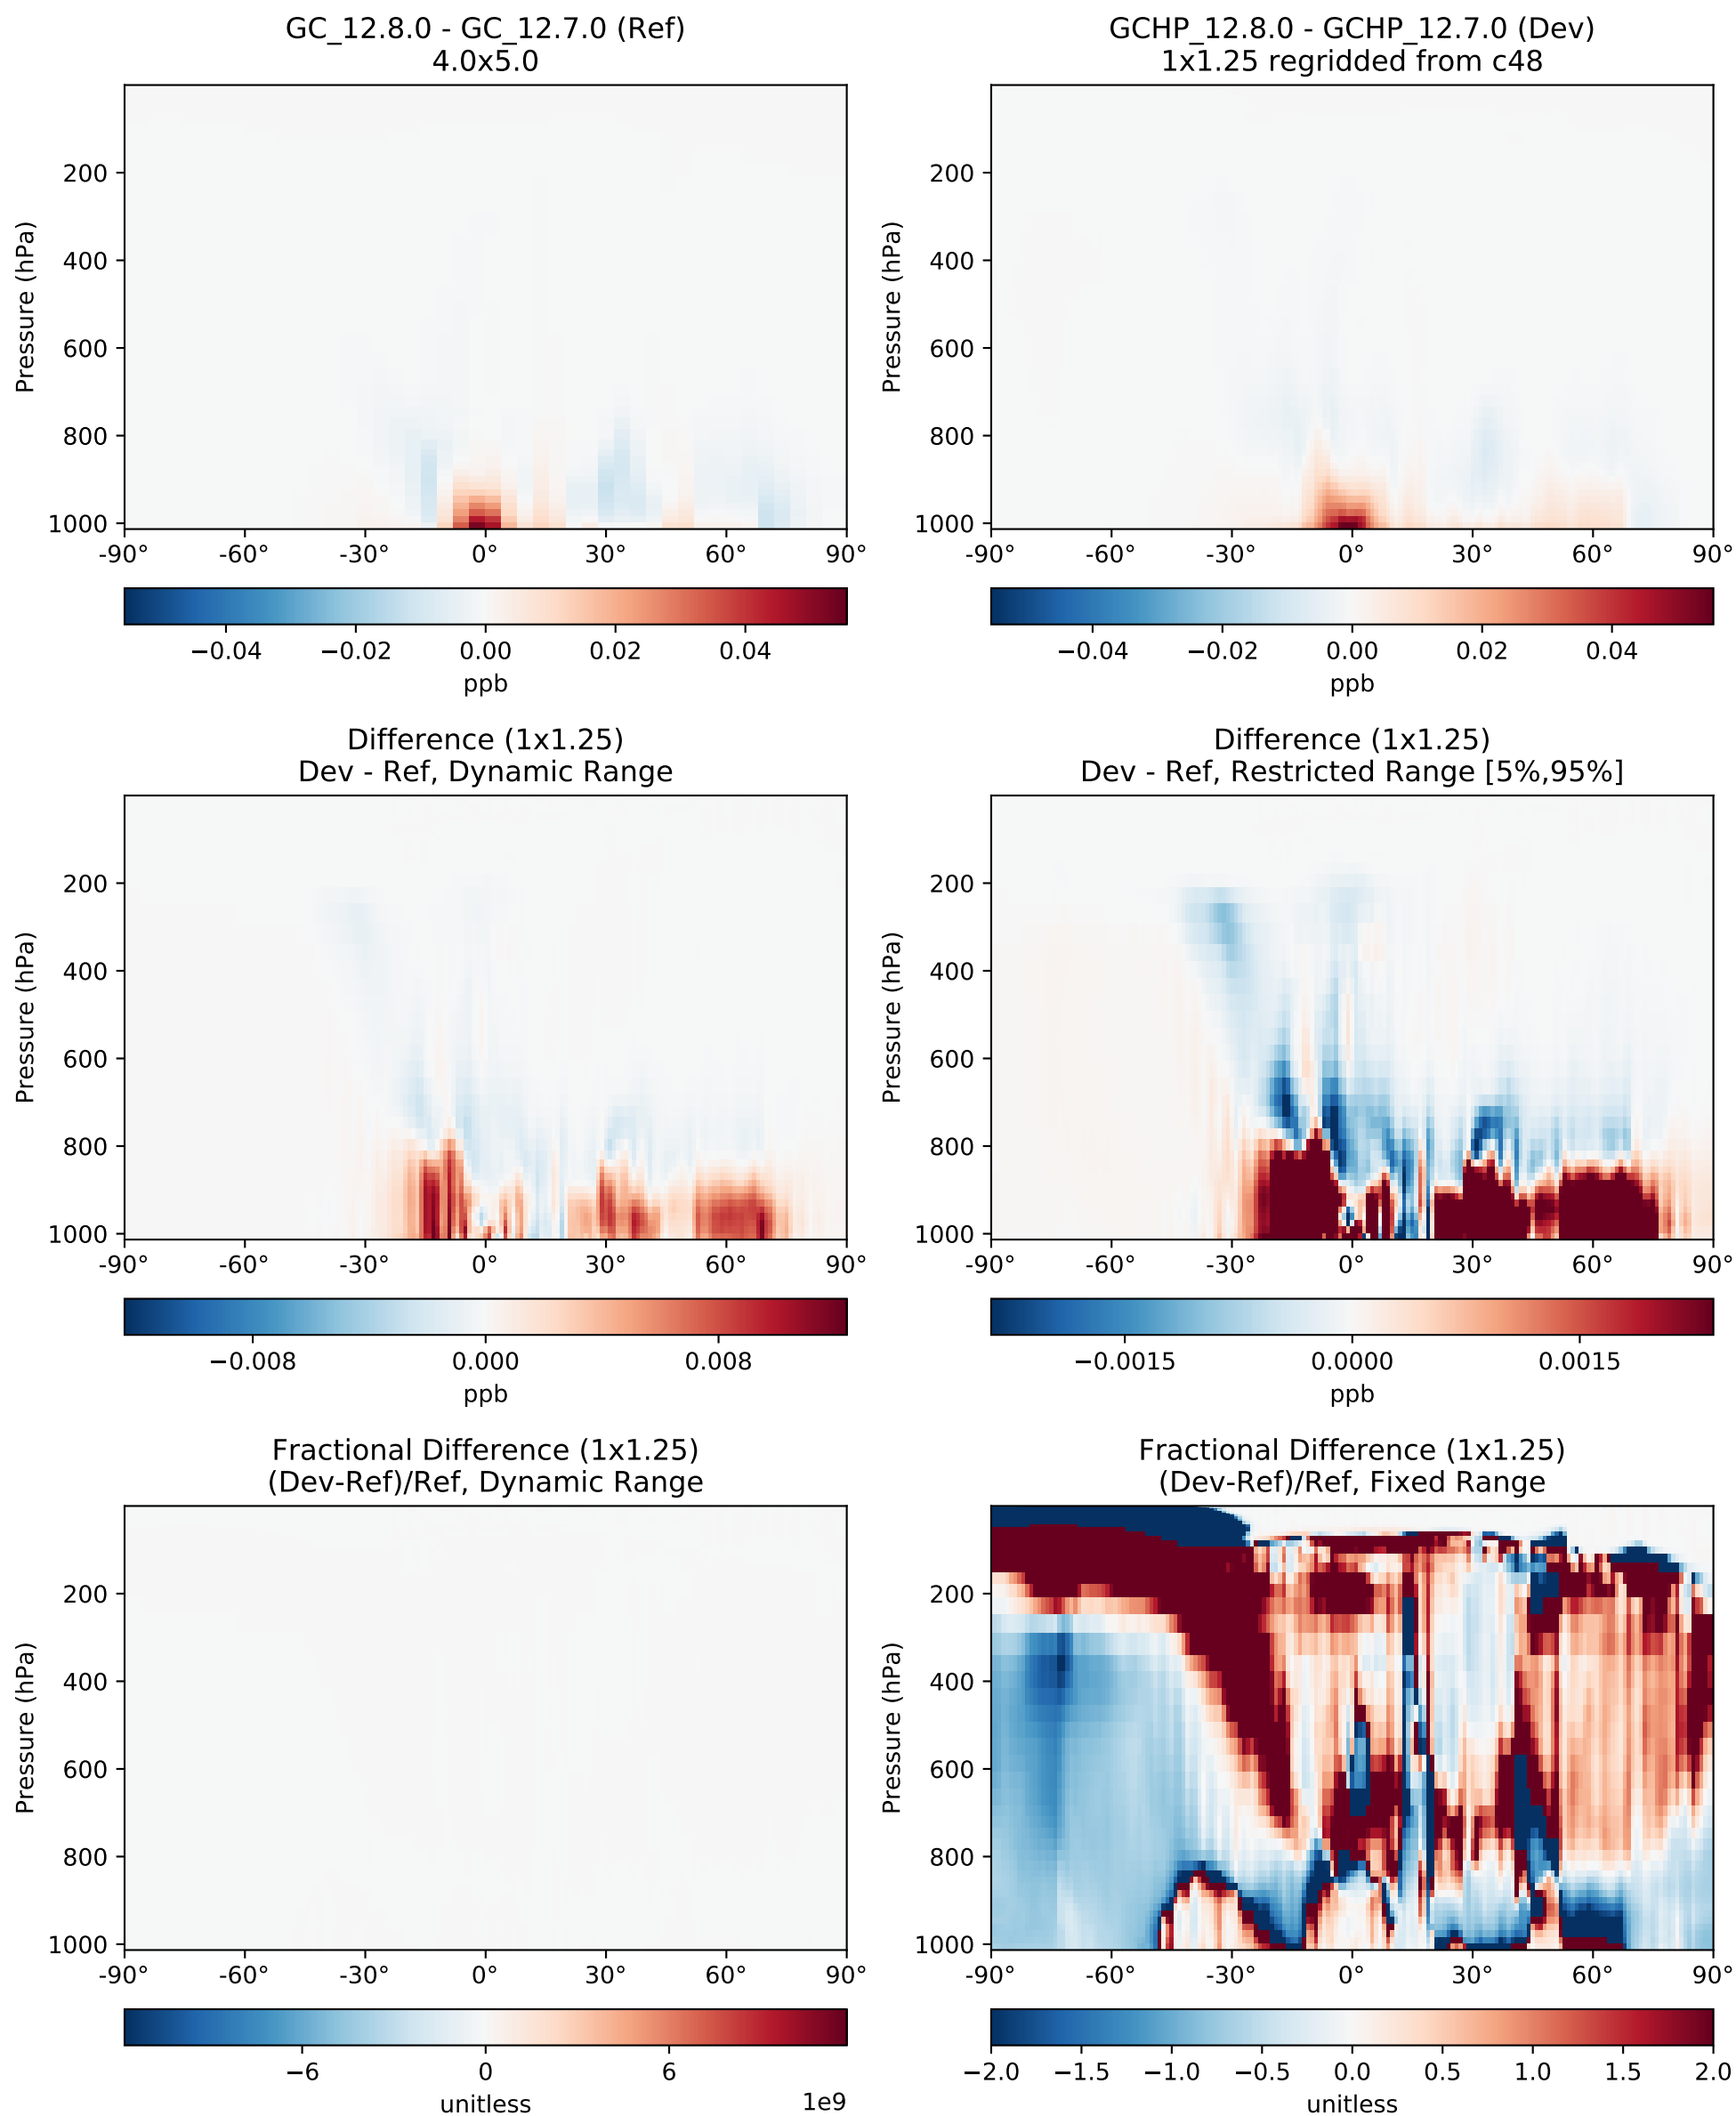

SpeciesConc_ACTA, Zonal Mean

SpeciesConc_ALD2, Zonal Mean

SpeciesConc_CH2O, Zonal Mean

SpeciesConc_HPALDs, Zonal Mean

SpeciesConc_MACR, Zonal Mean

SpeciesConc_IEPOX, Zonal Mean

SpeciesConc_ACET, Zonal Mean

SpeciesConc_MEK, Zonal Mean

SpeciesConc_MVK, Zonal Mean

SpeciesConc_ISOPN, Zonal Mean

SpeciesConc_GLYX, Zonal Mean

SpeciesConc_HCOOH, Zonal Mean

SpeciesConc_MAP, Zonal Mean

SpeciesConc_RCHO, Zonal Mean

SpeciesConc_MP, Zonal Mean