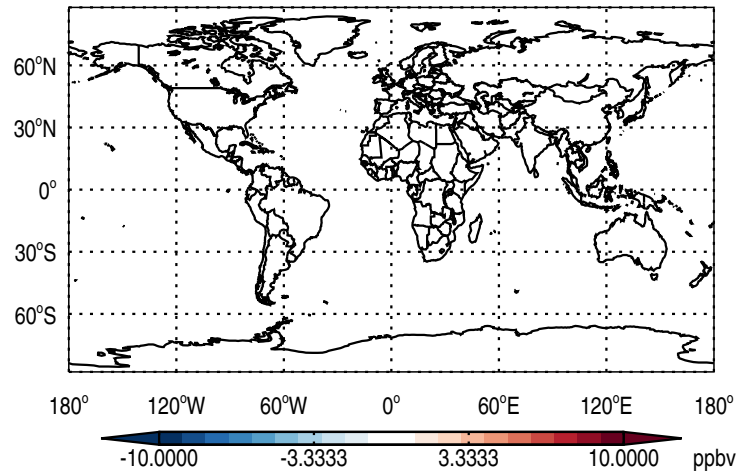

Abs Diff @ 500 hPa - CH3ITracer