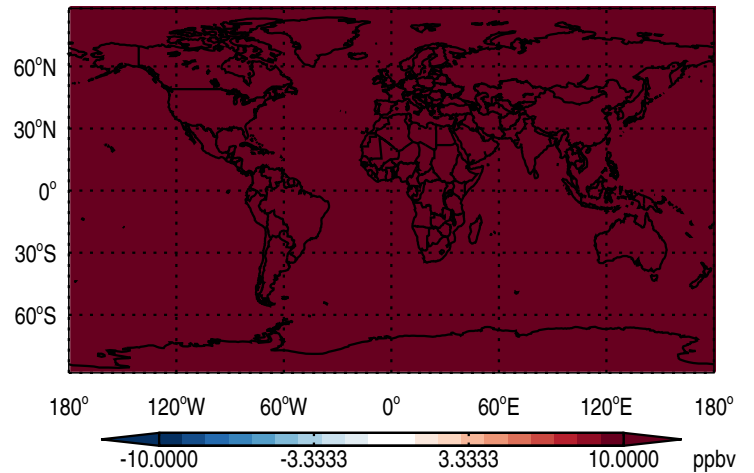

Abs Diff @ 500 hPa - GlobEmis90dayTracer