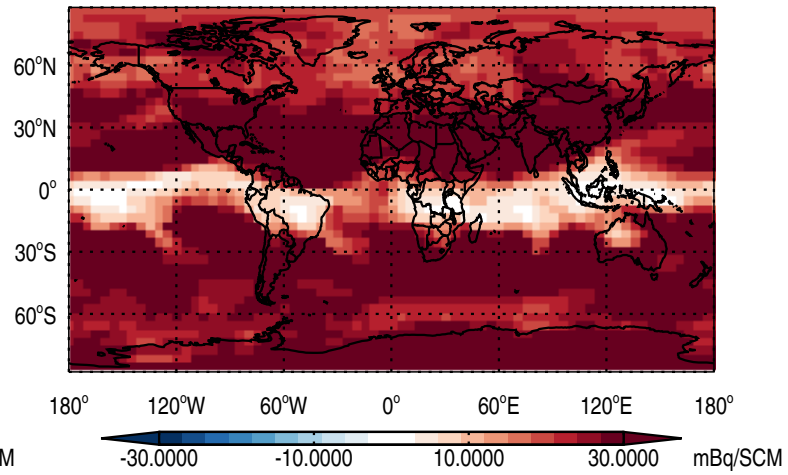

Abs Diff @ 500 hPa - Be10Strat