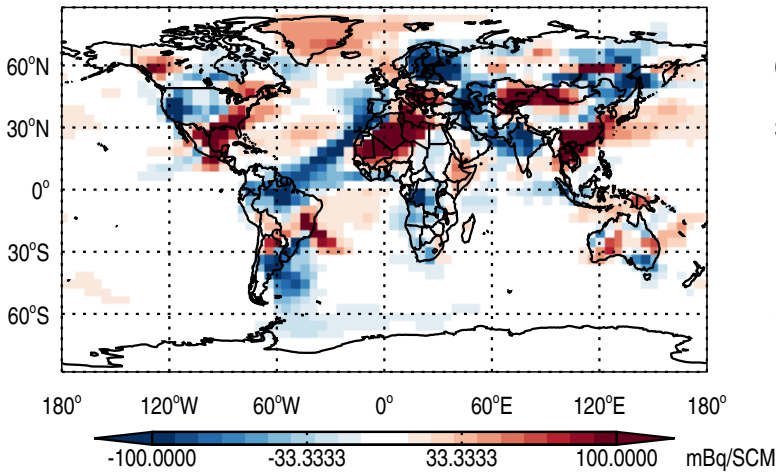

GEOS-Chem GC_12.2.0-TransportTracers Absolute Differences at Surface and 500 hPa
trac_avg.GC_12.2.0-TransportTracers.Jan - trac_avg.v11-02e-RnPbBePasv-Run2-NLPBL.Jan

Abs Diff @ Surface - Rn222

Abs Diff @ 500 hPa - Rn222