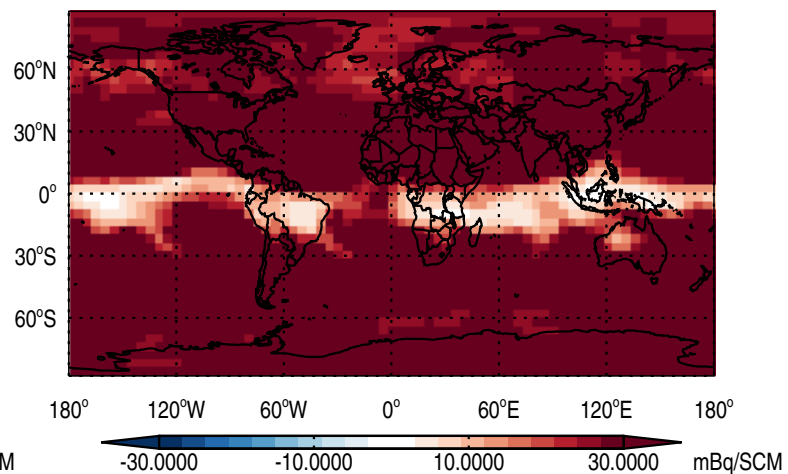

Abs Diff @ Surface - Be7

Abs Diff @ 500 hPa - Be7

Abs Diff @ Surface - Be7Strat

Abs Diff @ 500 hPa - Be7Strat

Abs Diff @ Surface - Be10

Abs Diff @ 500 hPa - Be10

GEOS-Chem GC_12.2.0-TransportTracers Absolute Differences at Surface and 500 hPa
trac_avg.GC_12.2.0-TransportTracers.Jan - trac_avg.v11-02e-RnPbBePasv-Run2-NLPBL.Jan