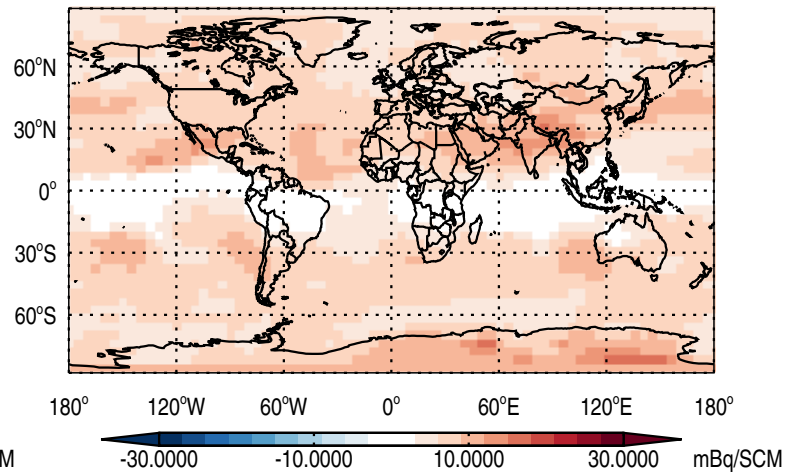

Abs Diff @ Surface - Be7

Abs Diff @ 500 hPa - Be7

Abs Diff @ Surface - Be7Strat

Abs Diff @ 500 hPa - Be7Strat

Abs Diff @ Surface - Be10

Abs Diff @ 500 hPa - Be10

GEOS-Chem GC_12.2.0-TransportTracers Absolute Differences at Surface and 500 hPa
trac_avg.GC_12.2.0-TransportTracers.Jan - trac_avg.v11-02e-RnPbBePasv-Run2-NLPBL.Jan