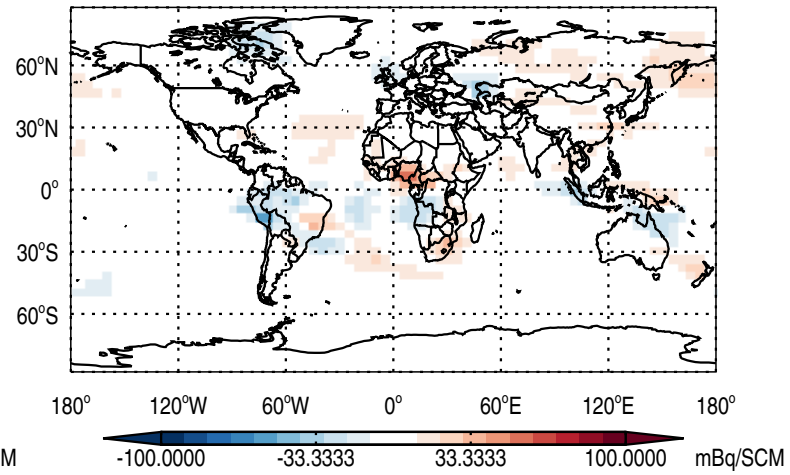

GEOS-Chem GC_12.2.0-TransportTracers Absolute Differences at Surface and 500 hPa
trac_avg.GC_12.2.0-TransportTracers.Jan - trac_avg.v11-02e-RnPbBePasv-Run2-NLPBL.Jan

Abs Diff @ Surface - Rn222

Abs Diff @ 500 hPa - Rn222