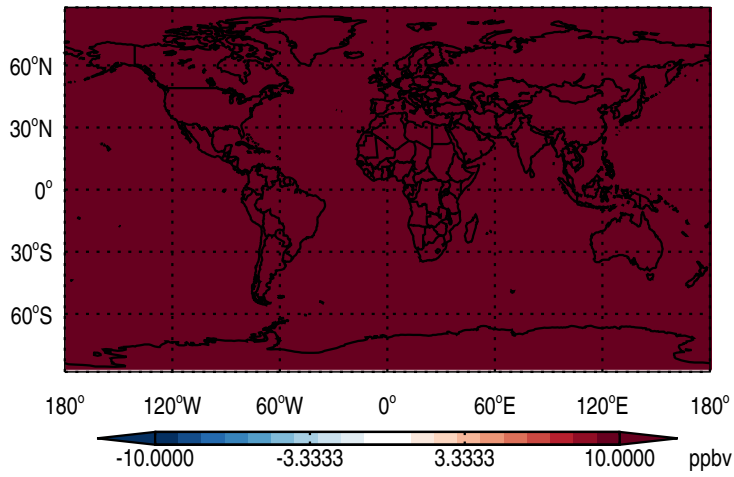

GEOS-Chem GC_12.2.0-TransportTracers Absolute Differences at Surface and 500 hPa
trac_avg.GC_12.2.0-TransportTracers.Jan - trac_avg.v11-02e-RnPbBePasv-Run2-NLPBL.Jan

Abs Diff @ Surface - SHEmis90dayTracer