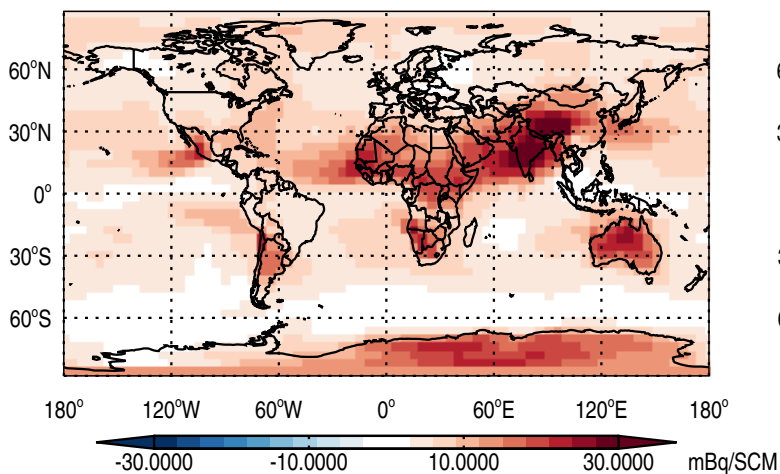

Abs Diff @ Surface - Be7

Abs Diff @ 500 hPa - Be7

Abs Diff @ Surface - Be7Strat

Abs Diff @ 500 hPa - Be7Strat

Abs Diff @ Surface - Be10

Abs Diff @ 500 hPa - Be10

GEOS-Chem GC_12.2.0-TransportTracers Absolute Differences at Surface and 500 hPa
trac_avg.GC_12.2.0-TransportTracers.Jan - trac_avg.v11-02e-RnPbBePasv-Run2-NLPBL.Jan