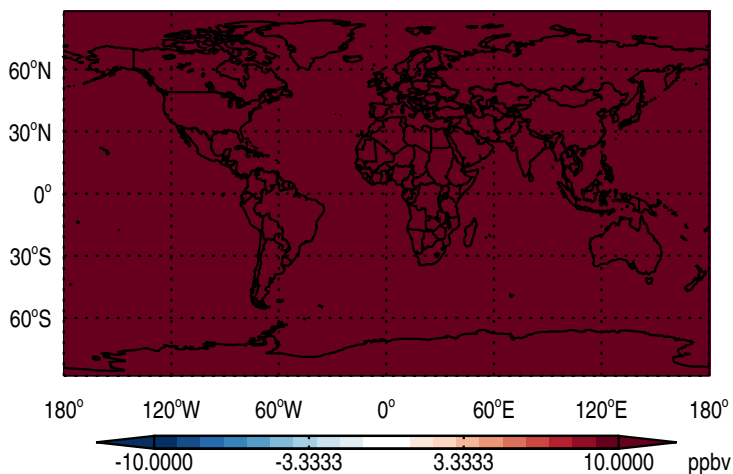

Abs Diff @ 500 hPa - COUniformEmis25dayTracer

Abs Diff @ Surface - GlobEmis90dayTracer

Abs Diff @ 500 hPa - GlobEmis90dayTracer

Abs Diff @ Surface - NHEmis90dayTracer

Abs Diff @ 500 hPa - NHEmis90dayTracer