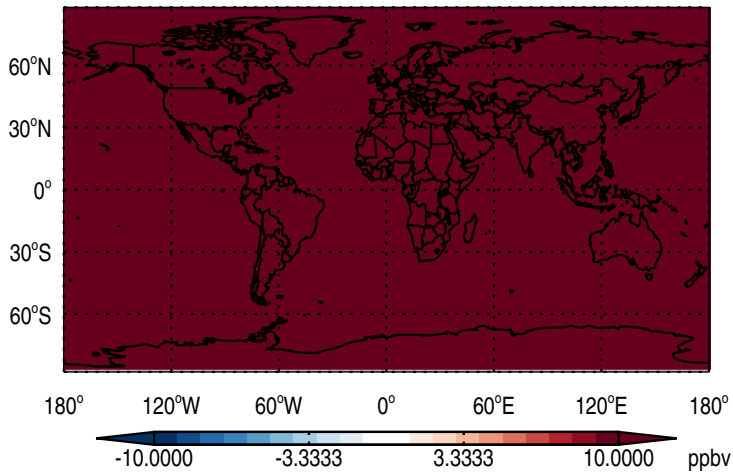

GEOS-Chem GC_12.2.0-TransportTracers Absolute Differences at Surface and 500 hPa
trac_avg.GC_12.2.0-TransportTracers.Jan - trac_avg.v11-02e-RnPbBePasv-Run2-NLPBL.Jan

Abs Diff @ Surface - COUniformEmis25dayTracer