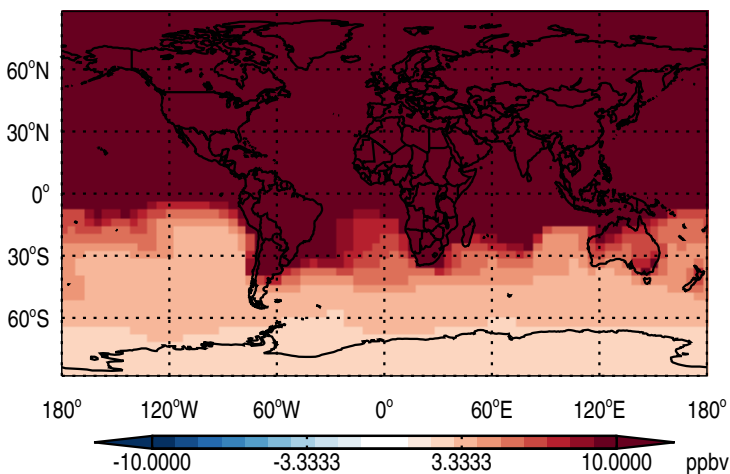

Abs Diff @ Surface - CH3ITracer

Abs Diff @ 500 hPa - CH3ITracer

Abs Diff @ Surface - COAnthroEmis25dayTracer

Abs Diff @ 500 hPa - COAnthroEmis25dayTracer

Abs Diff @ Surface - COAnthroEmis50dayTracer

Abs Diff @ 500 hPa - COAnthroEmis50dayTracer