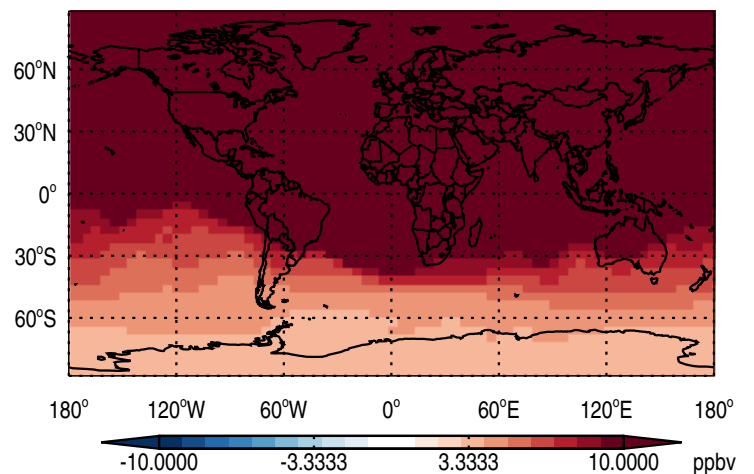

Abs Diff @ Surface - CH3ITracer

Abs Diff @ 500 hPa - CH3ITracer

Abs Diff @ Surface - COAnthroEmis25dayTracer

Abs Diff @ 500 hPa - COAnthroEmis25dayTracer

Abs Diff @ Surface - COAnthroEmis50dayTracer

Abs Diff @ 500 hPa - COAnthroEmis50dayTracer