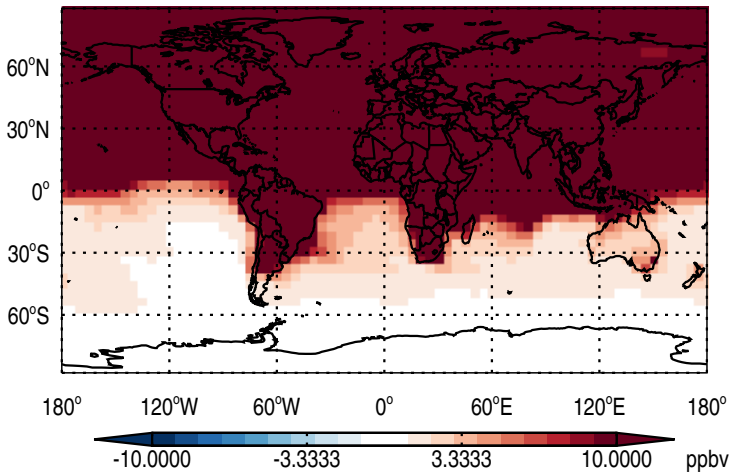

Abs Diff @ Surface - COAnthroEmis25dayTracer