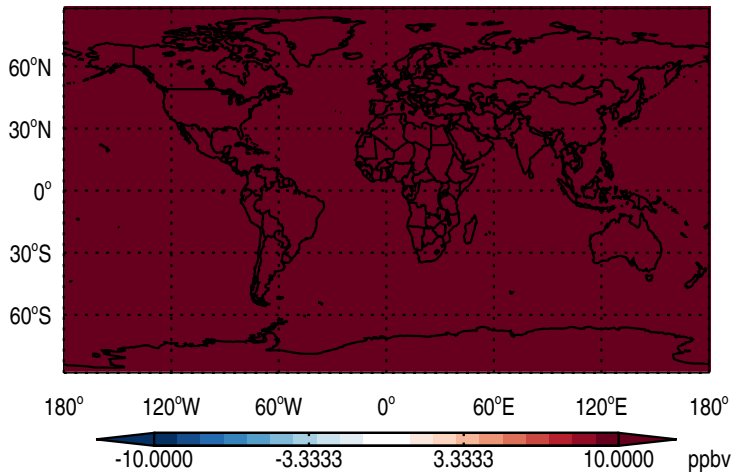

Abs Diff @ Surface - GlobEmis90dayTracer