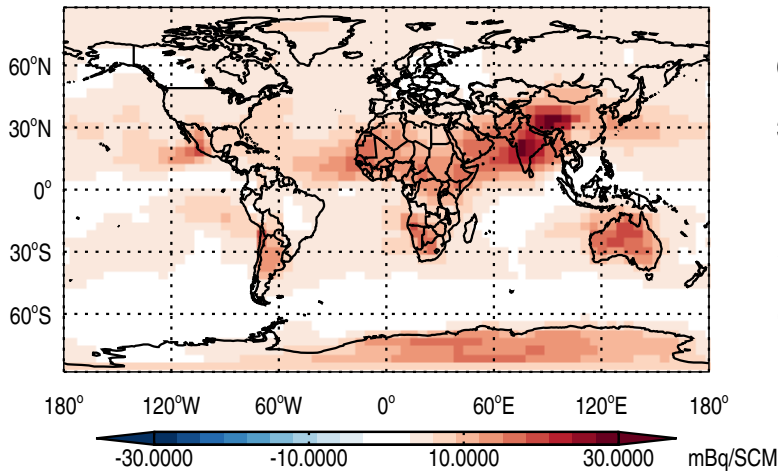

GEOS-Chem GC_12.2.0-TransportTracers Absolute Differences at Surface and 500 hPa
trac_avg.GC_12.2.0-TransportTracers.Jan - trac_avg.v11-02e-RnPbBePasv-Run2-NLPBL.Jan

Abs Diff @ Surface - Be10Strat