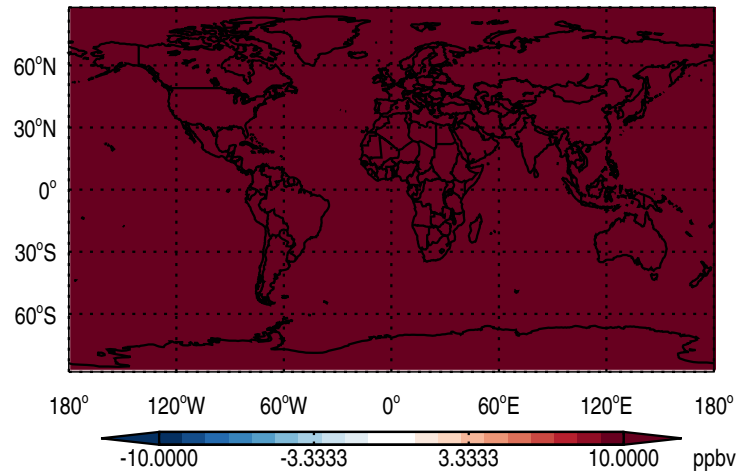

Abs Diff @ 500 hPa - COUniformEmis25dayTracer