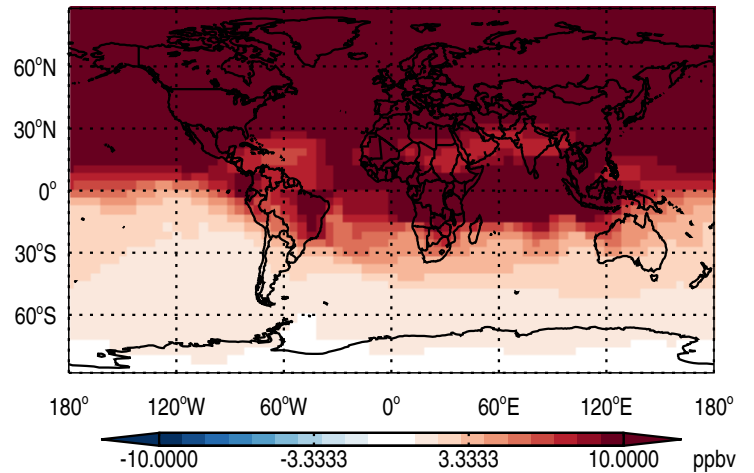

Abs Diff @ Surface - CH3ITracer

Abs Diff @ 500 hPa - CH3ITracer

Abs Diff @ Surface - COAnthroEmis25dayTracer

Abs Diff @ 500 hPa - COAnthroEmis25dayTracer

Abs Diff @ Surface - COAnthroEmis50dayTracer

Abs Diff @ 500 hPa - COAnthroEmis50dayTracer