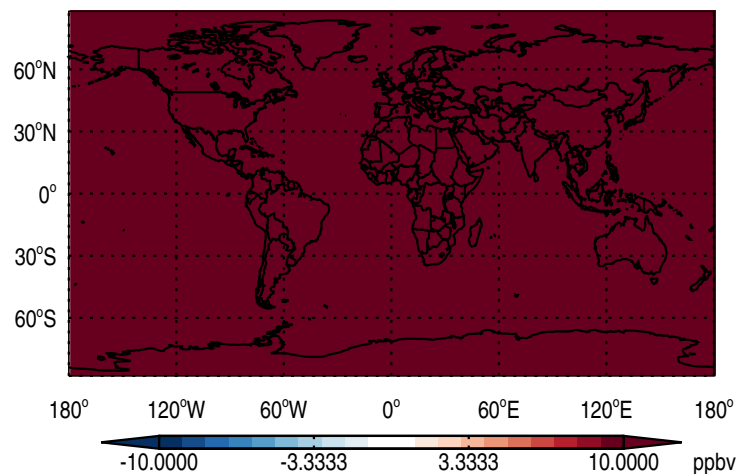

Abs Diff @ 500 hPa - COUniformEmis25dayTracer

Abs Diff @ Surface - GlobEmis90dayTracer

Abs Diff @ 500 hPa - GlobEmis90dayTracer

Abs Diff @ Surface - NHEmis90dayTracer

Abs Diff @ 500 hPa - NHEmis90dayTracer