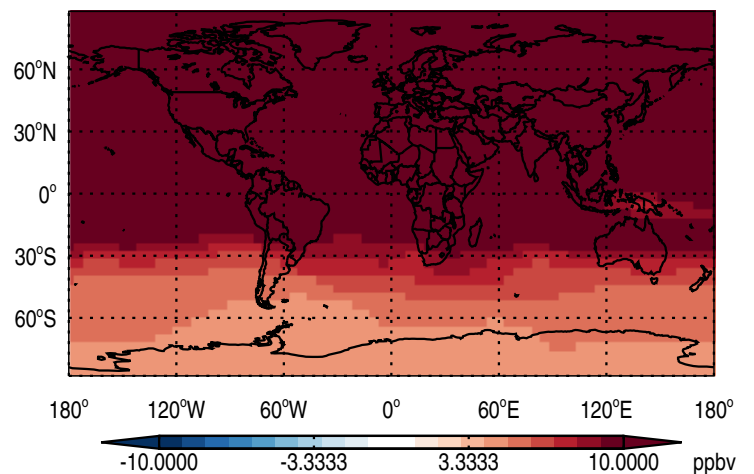

Abs Diff @ Surface - CH3ITracer

Abs Diff @ 500 hPa - CH3ITracer

Abs Diff @ Surface - COAnthroEmis25dayTracer

Abs Diff @ 500 hPa - COAnthroEmis25dayTracer

Abs Diff @ Surface - COAnthroEmis50dayTracer

Abs Diff @ 500 hPa - COAnthroEmis50dayTracer