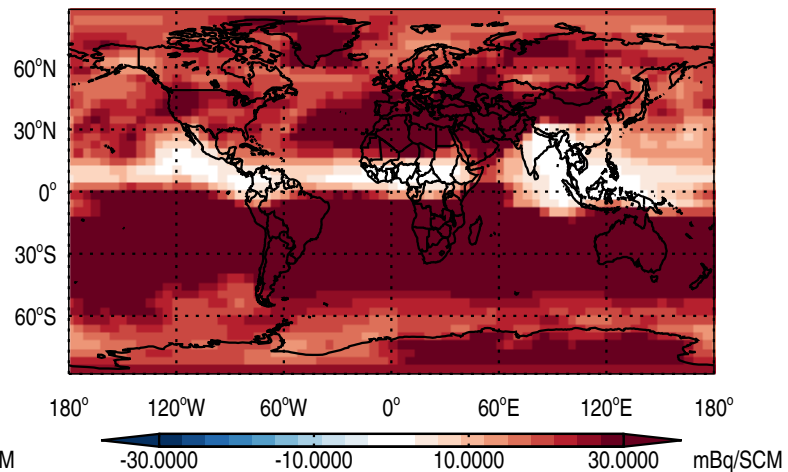

Abs Diff @ Surface - Be7

Abs Diff @ 500 hPa - Be7

Abs Diff @ Surface - Be7Strat

Abs Diff @ 500 hPa - Be7Strat

Abs Diff @ Surface - Be10

Abs Diff @ 500 hPa - Be10

GEOS-Chem GC_12.2.0-TransportTracers Absolute Differences at Surface and 500 hPa
trac_avg.GC_12.2.0-TransportTracers.Jul - trac_avg.v11-02e-RnPbBePasv-Run2-NLPBL.Jul