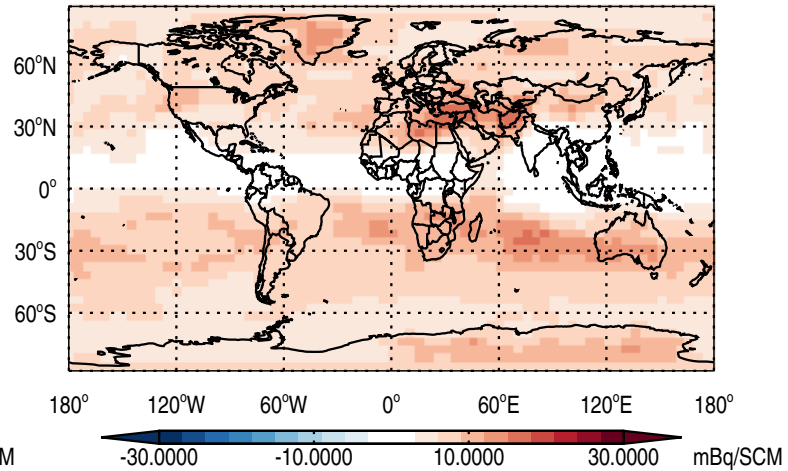

Abs Diff @ Surface - Be7

Abs Diff @ 500 hPa - Be7

Abs Diff @ Surface - Be7Strat

Abs Diff @ 500 hPa - Be7Strat

Abs Diff @ Surface - Be10

Abs Diff @ 500 hPa - Be10

GEOS-Chem GC_12.2.0-TransportTracers Absolute Differences at Surface and 500 hPa
trac_avg.GC_12.2.0-TransportTracers.Jul - trac_avg.v11-02e-RnPbBePasv-Run2-NLPBL.Jul