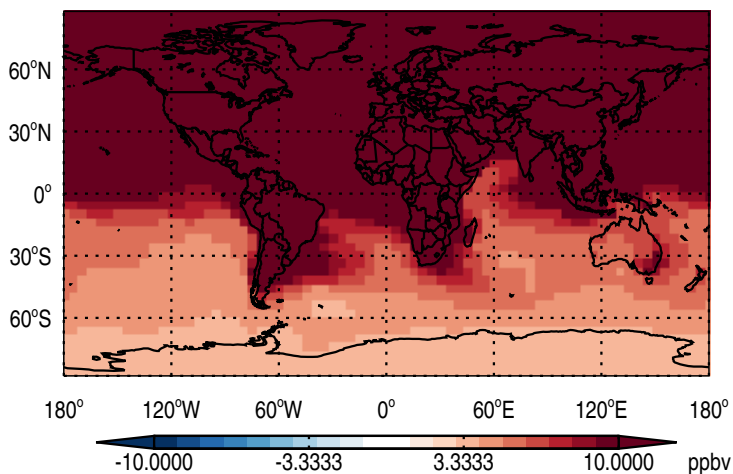

Abs Diff @ Surface - CH3ITracer

Abs Diff @ 500 hPa - CH3ITracer

Abs Diff @ Surface - COAnthroEmis25dayTracer

Abs Diff @ 500 hPa - COAnthroEmis25dayTracer

Abs Diff @ Surface - COAnthroEmis50dayTracer

Abs Diff @ 500 hPa - COAnthroEmis50dayTracer