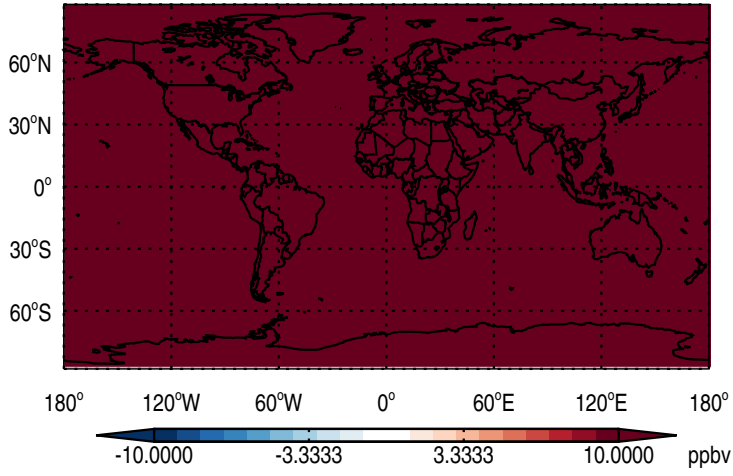

GEOS-Chem GC_12.2.0-TransportTracers Absolute Differences at Surface and 500 hPa
trac_avg.GC_12.2.0-TransportTracers.Jul - trac_avg.v11-02e-RnPbBePasv-Run2-NLPBL.Jul

Abs Diff @ Surface - SHEmis90dayTracer