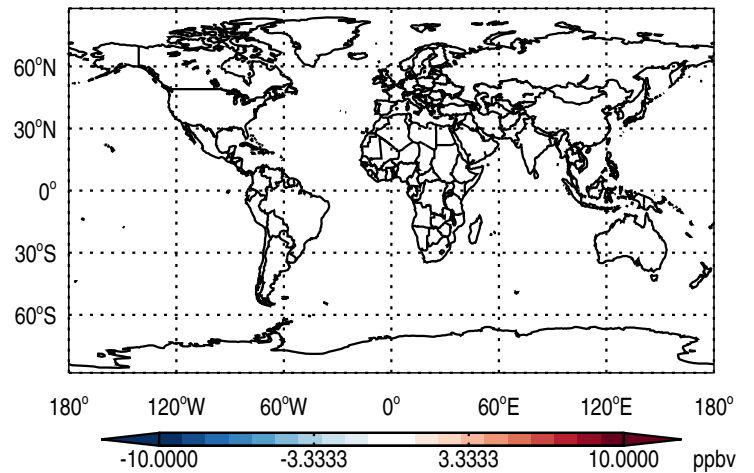

Abs Diff @ Surface - Be10Strat

Abs Diff @ 500 hPa - Be10Strat

Abs Diff @ Surface - PassiveTracer

Abs Diff @ 500 hPa - PassiveTracer

Abs Diff @ Surface - SF6Tracer

Abs Diff @ 500 hPa - SF6Tracer

GEOS-Chem GC_12.2.0-TransportTracers Absolute Differences at Surface and 500 hPa
trac_avg.GC_12.2.0-TransportTracers.Jul - trac_avg.v11-02e-RnPbBePasv-Run2-NLPBL.Jul