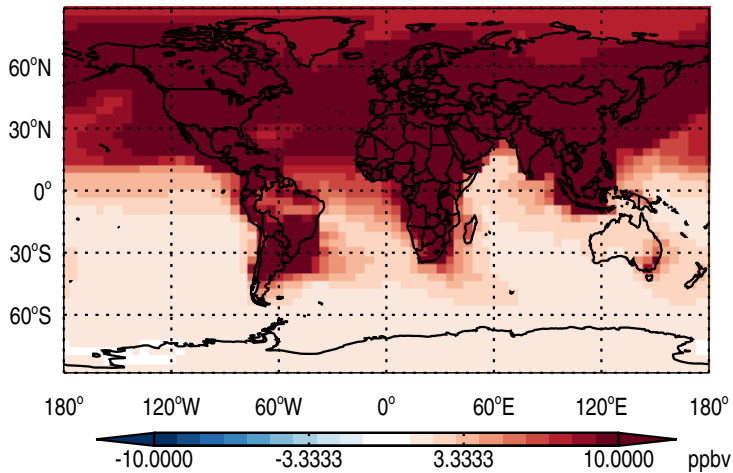

Abs Diff @ Surface - COAnthroEmis25dayTracer