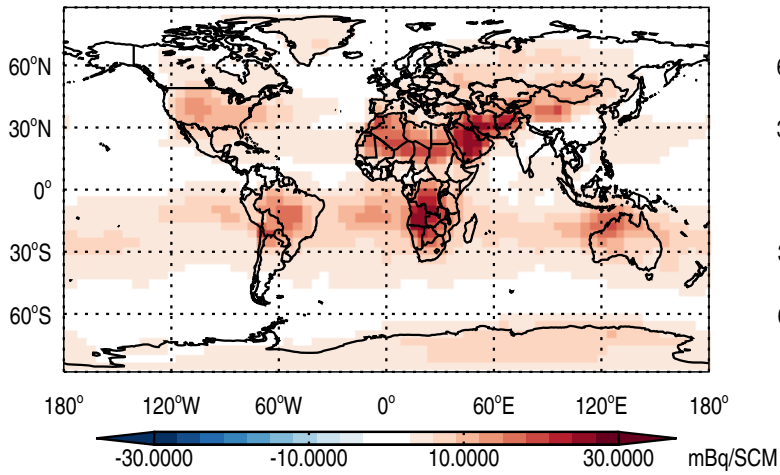

GEOS-Chem GC_12.2.0-TransportTracers Absolute Differences at Surface and 500 hPa
trac_avg.GC_12.2.0-TransportTracers.Jul - trac_avg.v11-02e-RnPbBePasv-Run2-NLPBL.Jul

Abs Diff @ Surface - Be10Strat