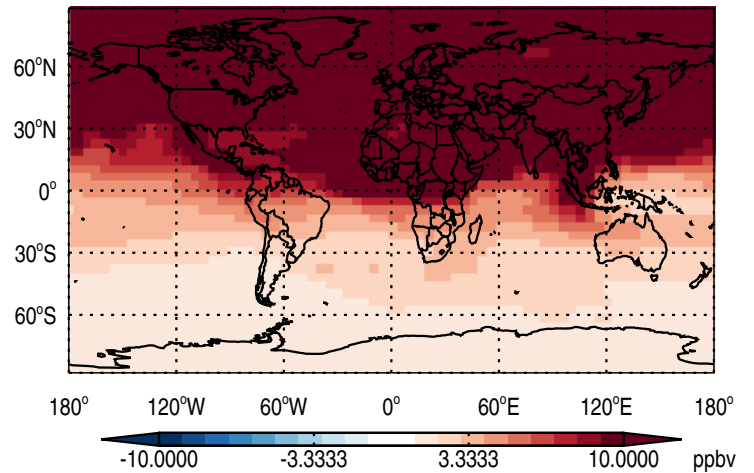

Abs Diff @ Surface - CH3ITracer

Abs Diff @ 500 hPa - CH3ITracer

Abs Diff @ Surface - COAnthroEmis25dayTracer

Abs Diff @ 500 hPa - COAnthroEmis25dayTracer

Abs Diff @ Surface - COAnthroEmis50dayTracer

Abs Diff @ 500 hPa - COAnthroEmis50dayTracer