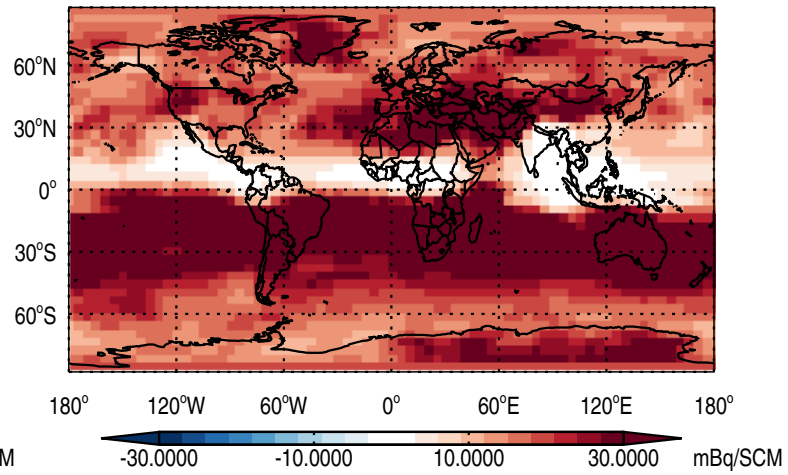

Abs Diff @ 500 hPa - Be10Strat