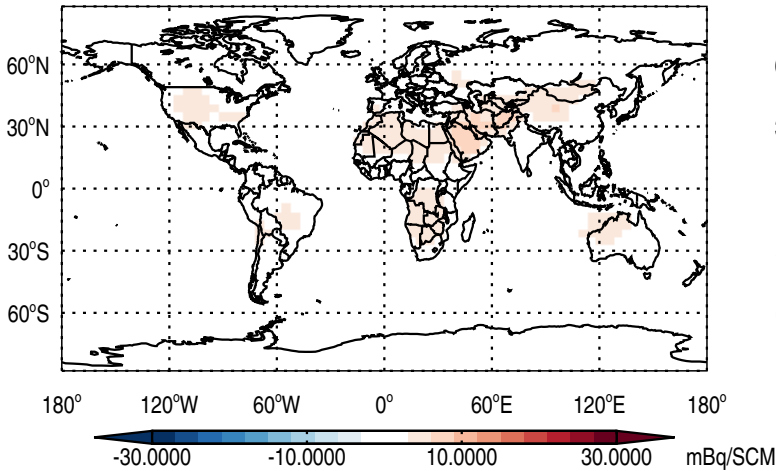

Abs Diff @ Surface - Be7Strat