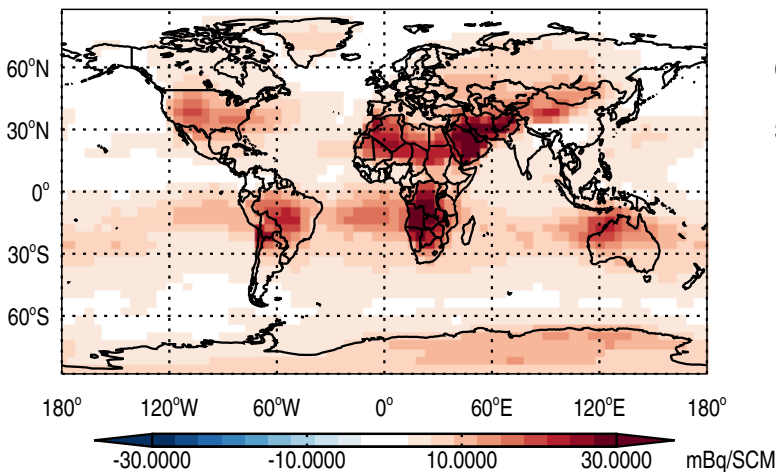

Abs Diff @ Surface - Be7

Abs Diff @ 500 hPa - Be7

Abs Diff @ Surface - Be7Strat

Abs Diff @ 500 hPa - Be7Strat

Abs Diff @ Surface - Be10

Abs Diff @ 500 hPa - Be10

GEOS-Chem GC_12.2.0-TransportTracers Absolute Differences at Surface and 500 hPa
trac_avg.GC_12.2.0-TransportTracers.Jul - trac_avg.v11-02e-RnPbBePasv-Run2-NLPBL.Jul