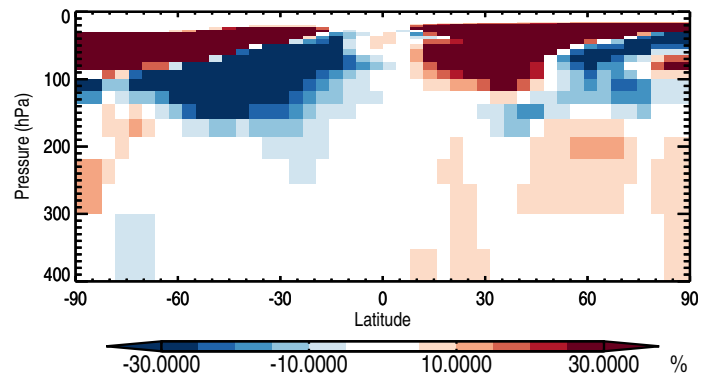

GEOS-Chem GC_12.2.0-TransportTracers Stratospheric zonal differences
trac_avg.GC_12.2.0-TransportTracers.Jan - trac_avg.v11-02e-RnPbBePasv-Run2-NLPBL.Jan

Zonal mean abs diff: Rn222

Zonal mean % diff: Rn222