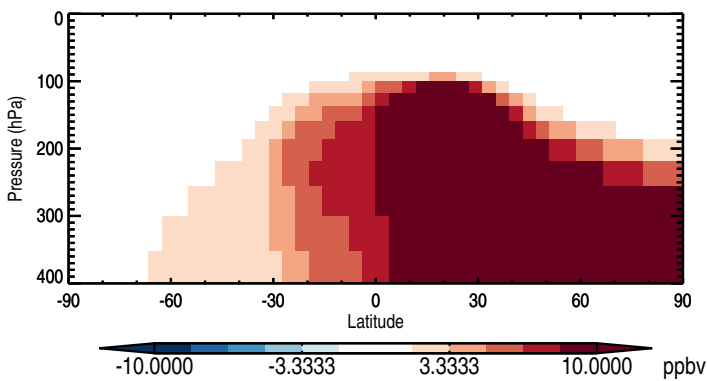

Zonal mean abs diff: COAnthroEmis25dayTracer