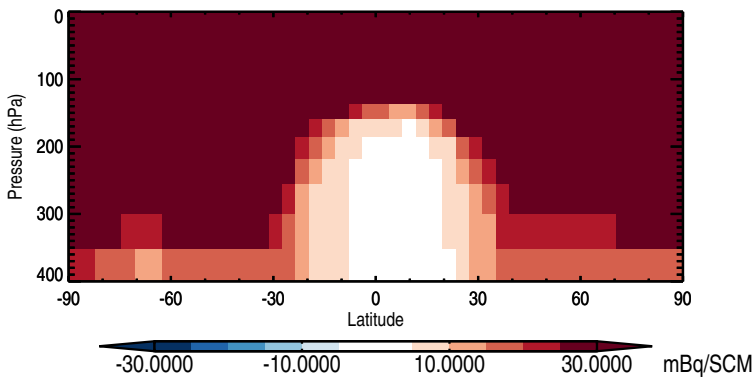

Zonal mean abs diff: Be7Strat