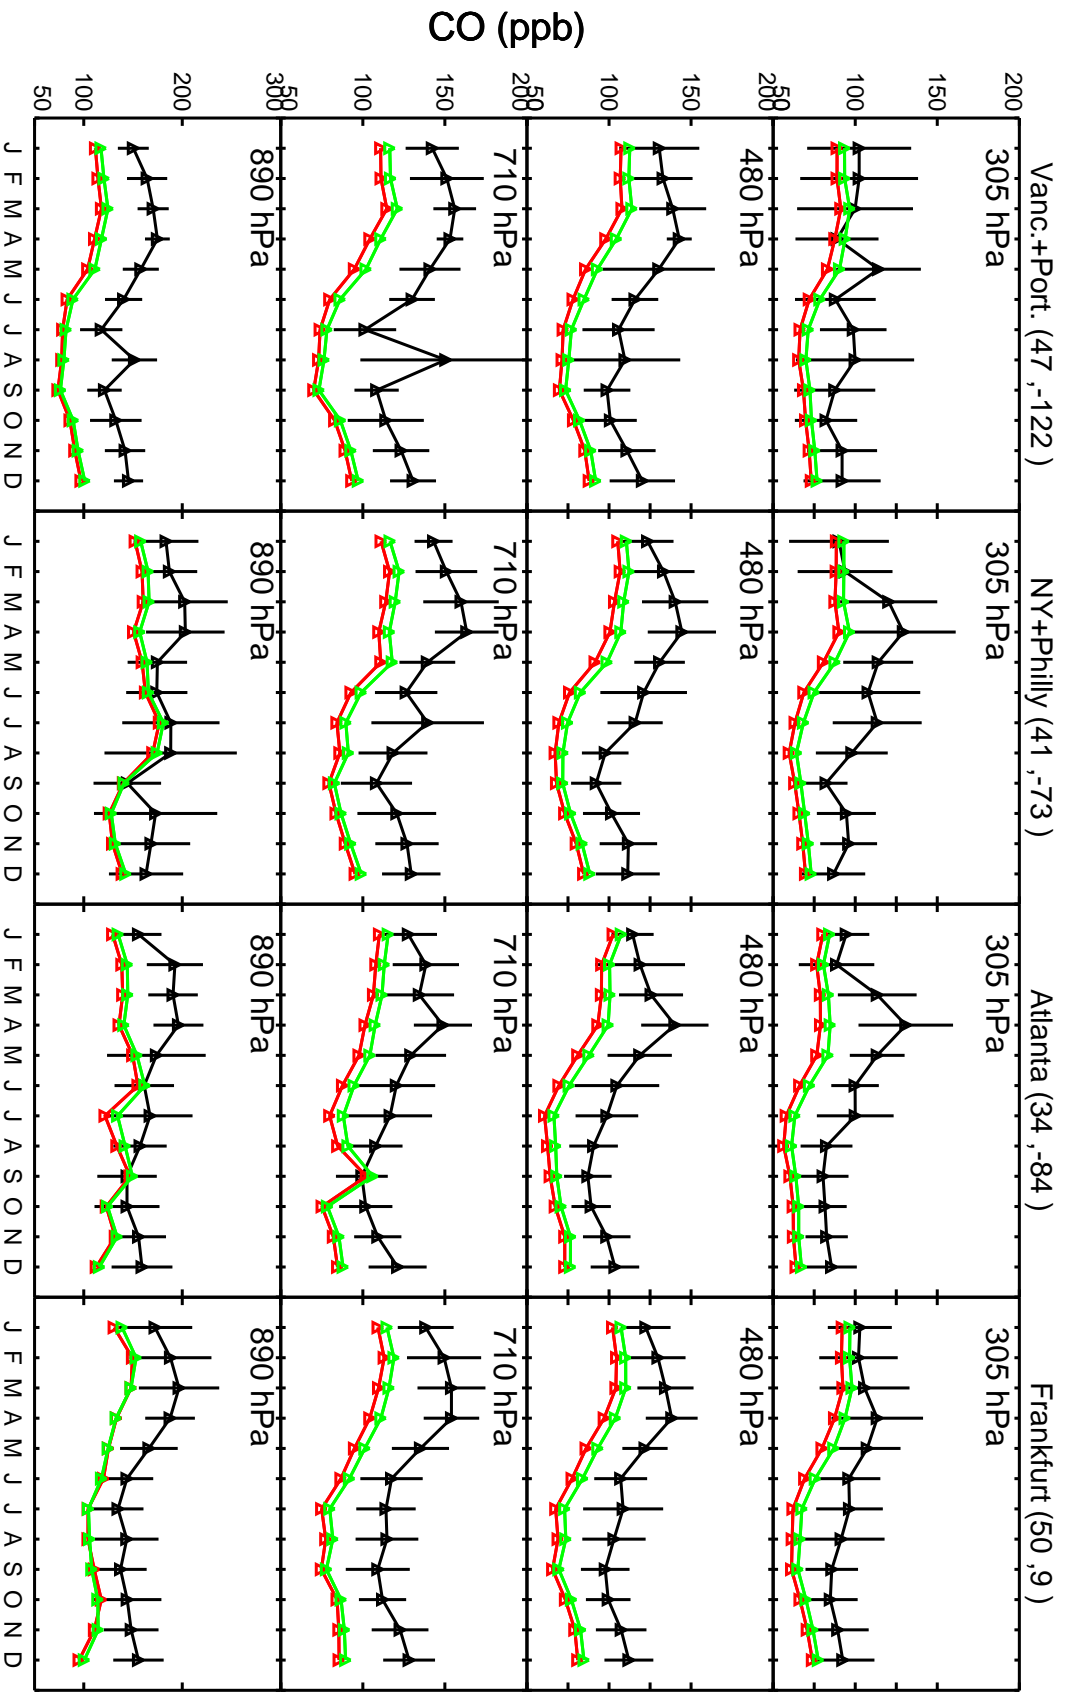

Red: GC_12.4.0 (2016); Green: GC_12.6.0 (2016)

Red: GC_12.4.0 (2016); Green: GC_12.6.0 (2016)

Red: GC_12.4.0 (2016); Green: GC_12.6.0 (2016)

Red: GC_12.4.0 (2016); Green: GC_12.6.0 (2016)