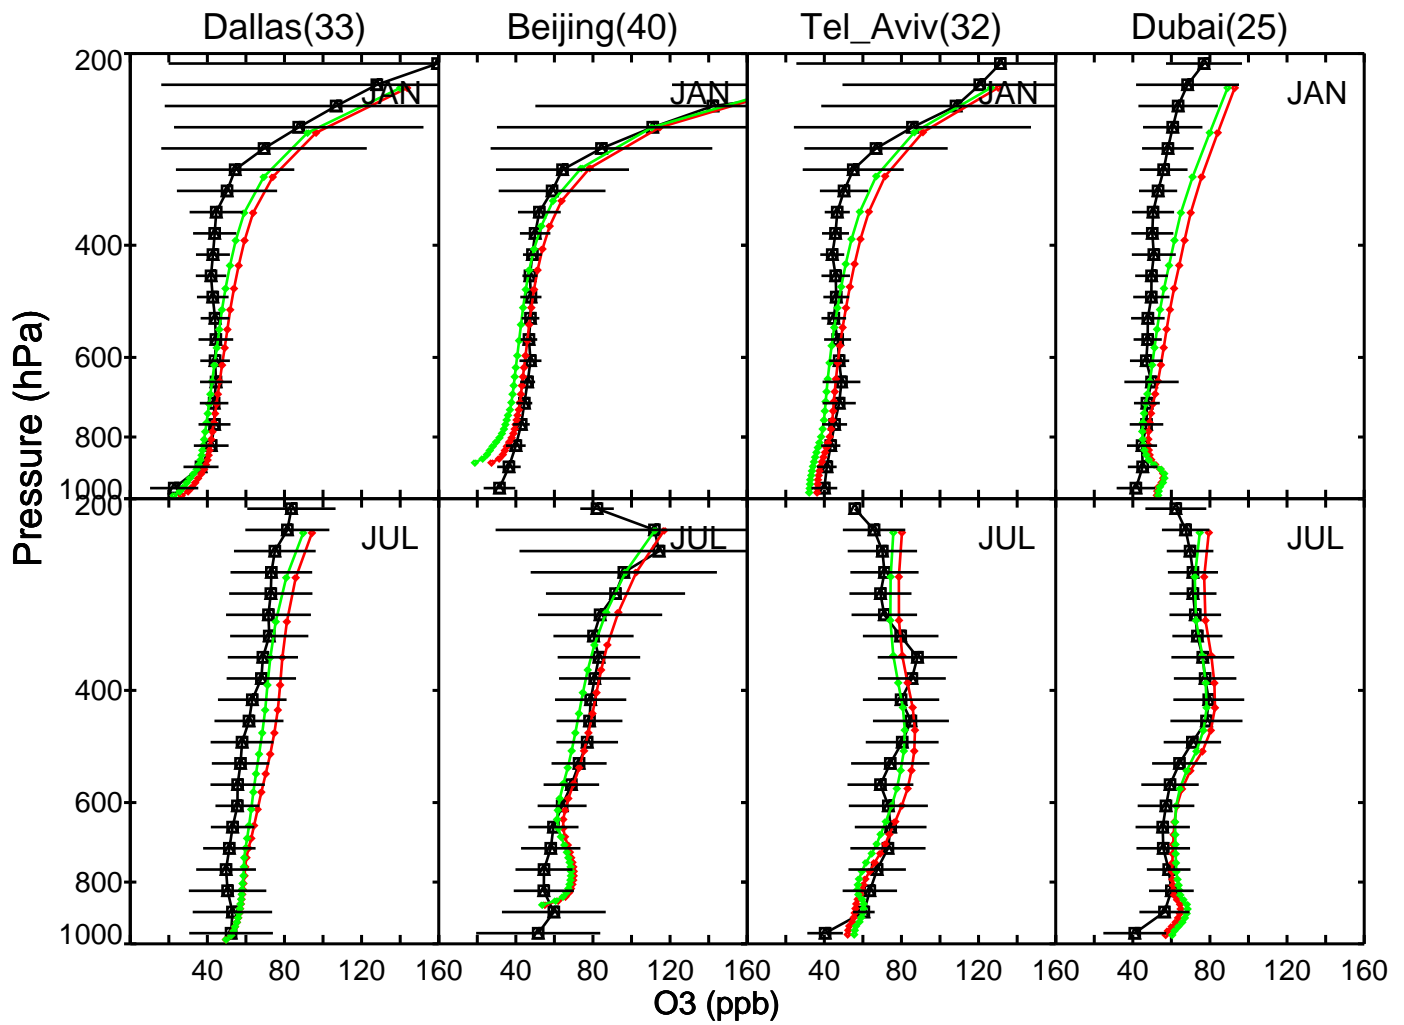

Red: GC\_12.4.0 (2016); Green: GC\_12.6.0 (2016)

Red: GC\_12.4.0 (2016); Green: GC\_12.6.0 (2016)