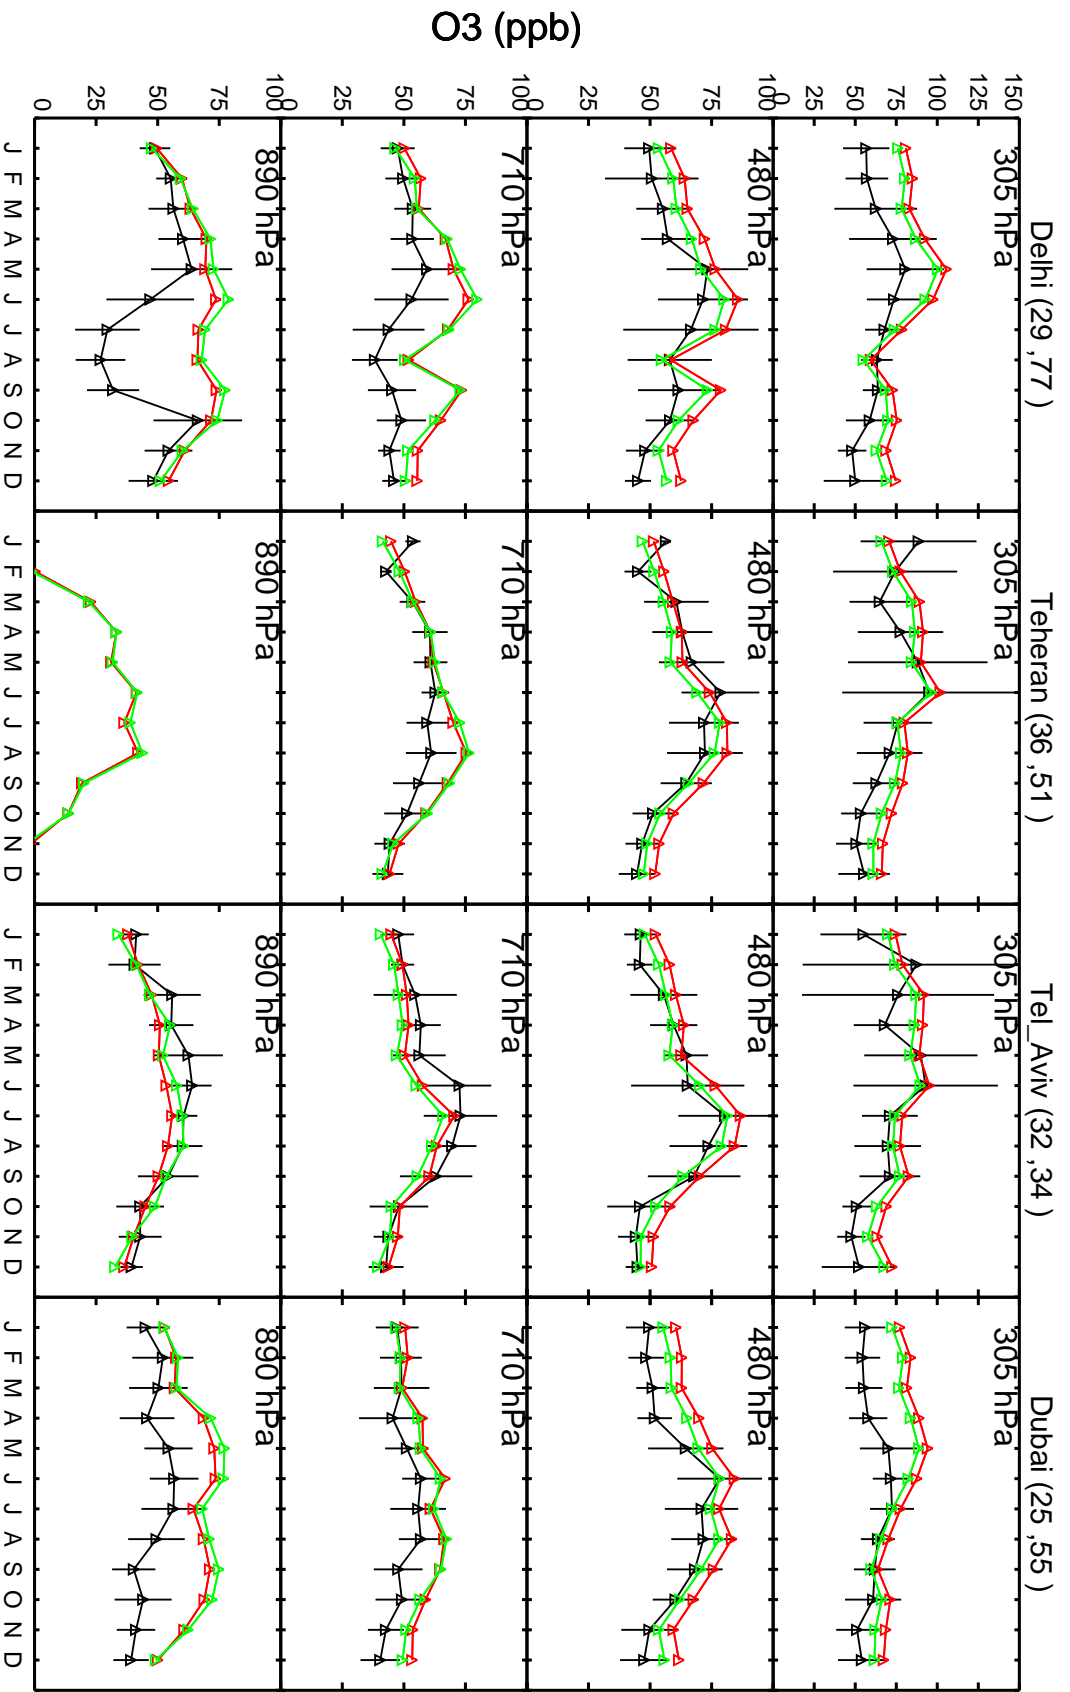

Red: GC_12.4.0 (2016); Green: GC_12.6.0 (2016)

Red: GC_12.4.0 (2016); Green: GC_12.6.0 (2016)

Red: GC_12.4.0 (2016); Green: GC_12.6.0 (2016)

Red: GC_12.4.0 (2016); Green: GC_12.6.0 (2016)