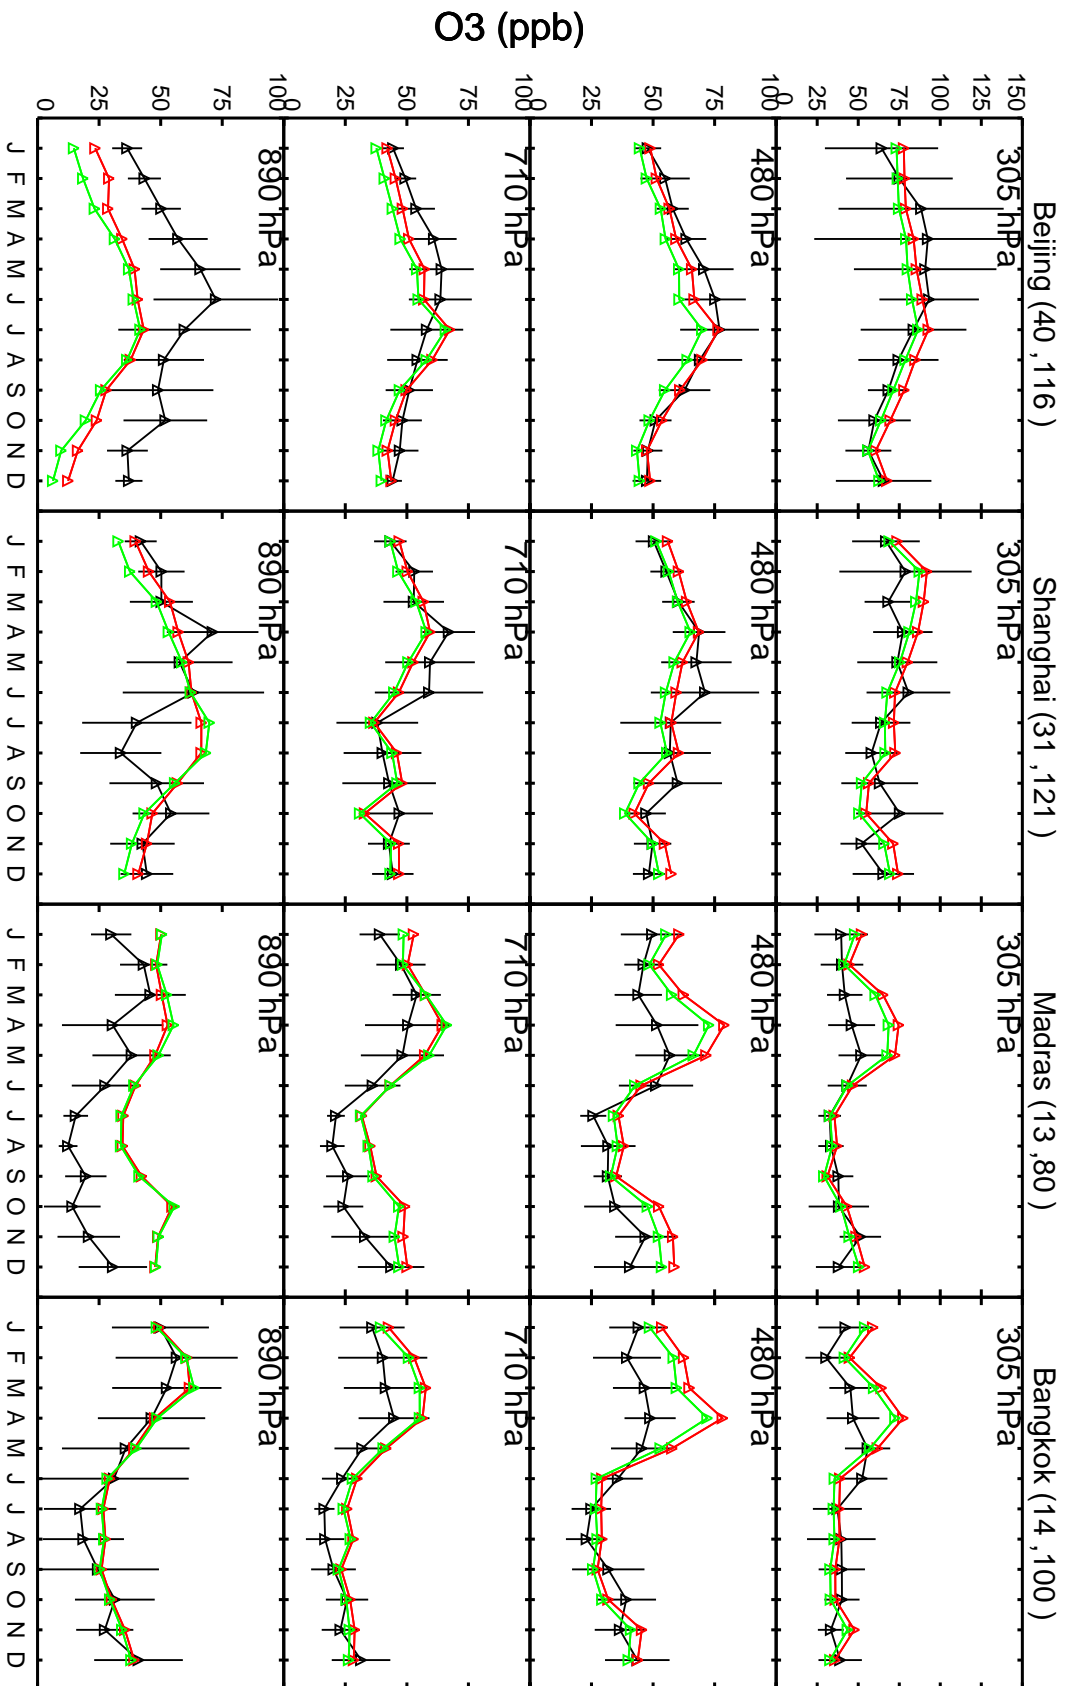

Red: GC_12.4.0 (2016); Green: GC_12.6.0 (2016)

Red: GC_12.4.0 (2016); Green: GC_12.6.0 (2016)

Red: GC_12.4.0 (2016); Green: GC_12.6.0 (2016)

Red: GC_12.4.0 (2016); Green: GC_12.6.0 (2016)