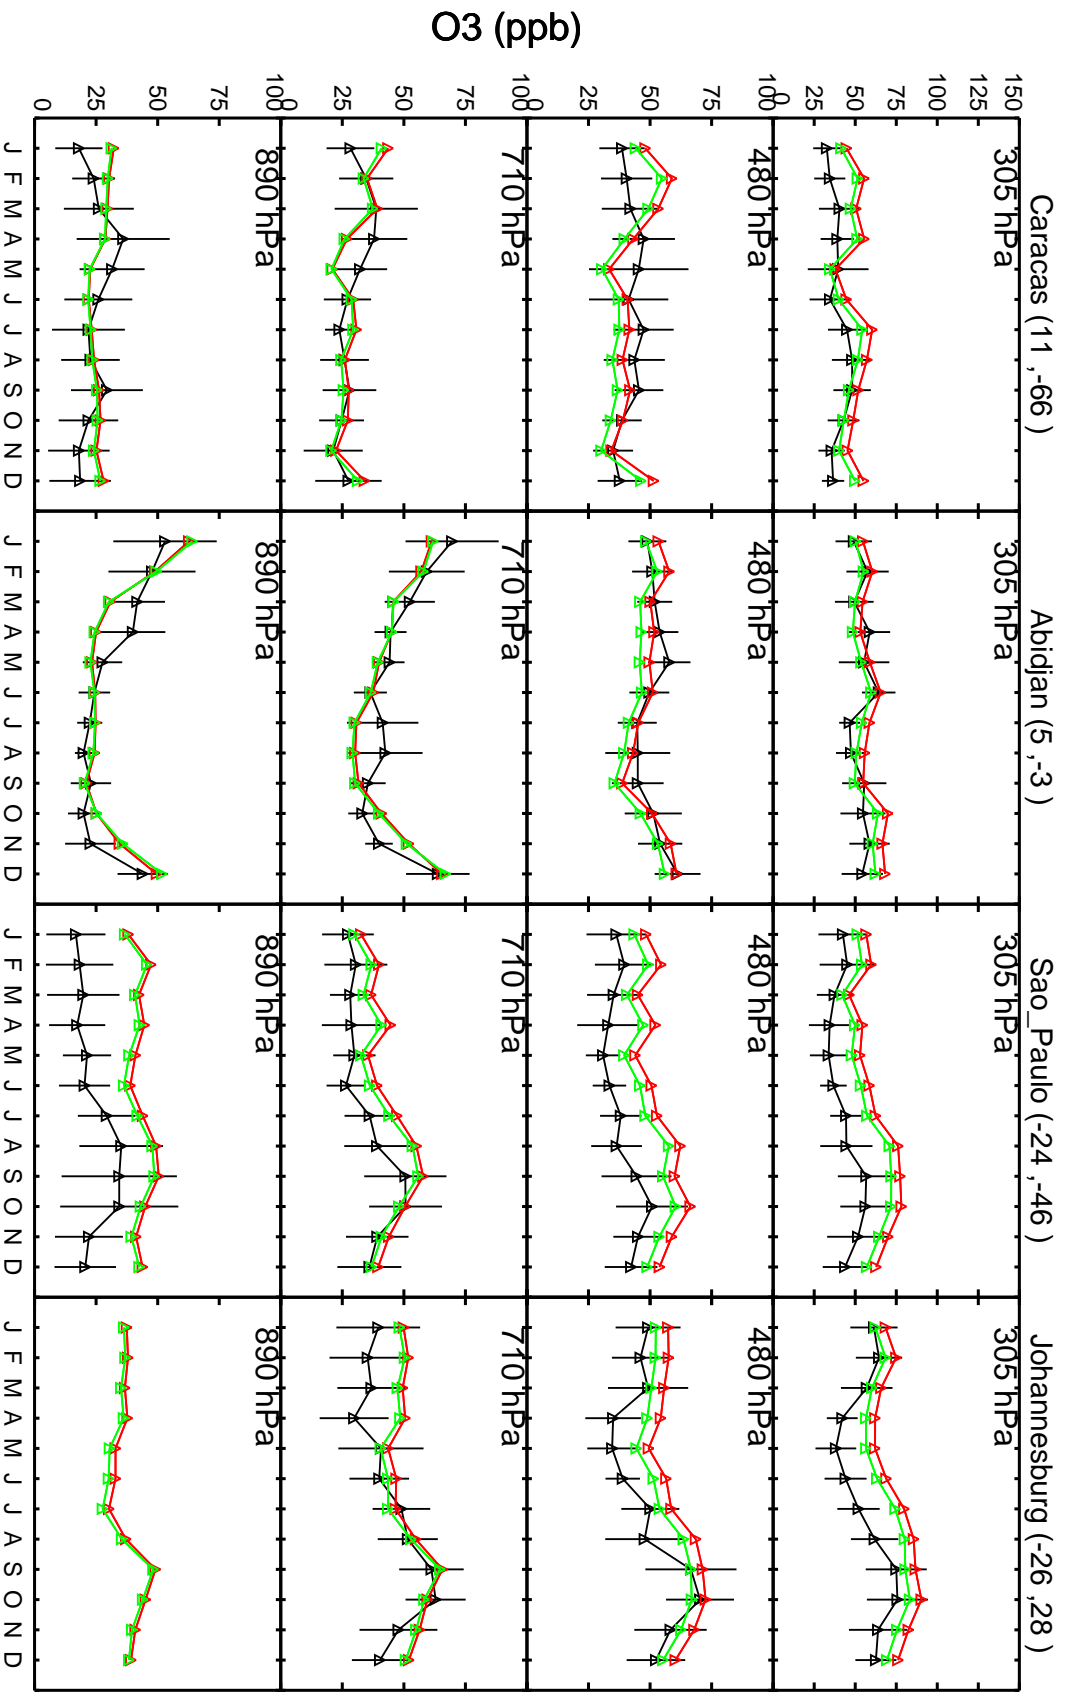

Red: GC_12.4.0 (2016); Green: GC_12.6.0 (2016)

Red: GC_12.4.0 (2016); Green: GC_12.6.0 (2016)

Red: GC_12.4.0 (2016); Green: GC_12.6.0 (2016)

Red: GC_12.4.0 (2016); Green: GC_12.6.0 (2016)