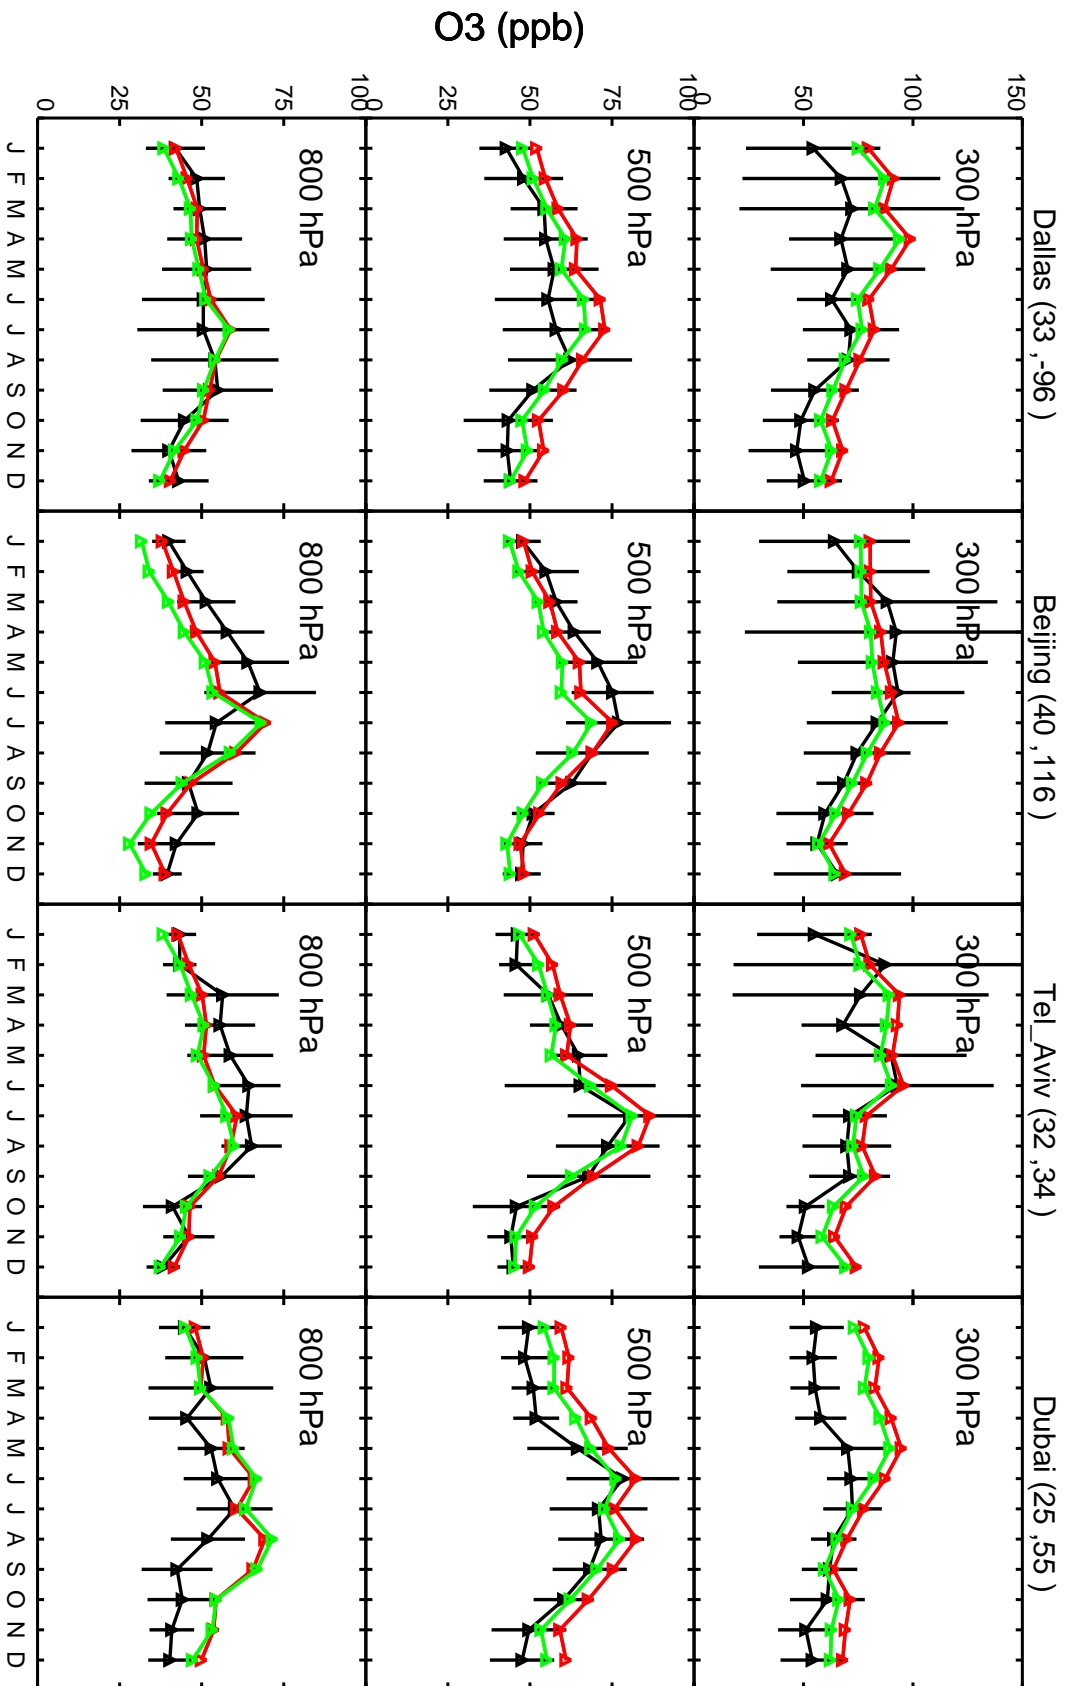

Red: GC_12.4.0 (2016); Green: GC_12.6.0 (2016)

Red: GC_12.4.0 (2016); Green: GC_12.6.0 (2016)