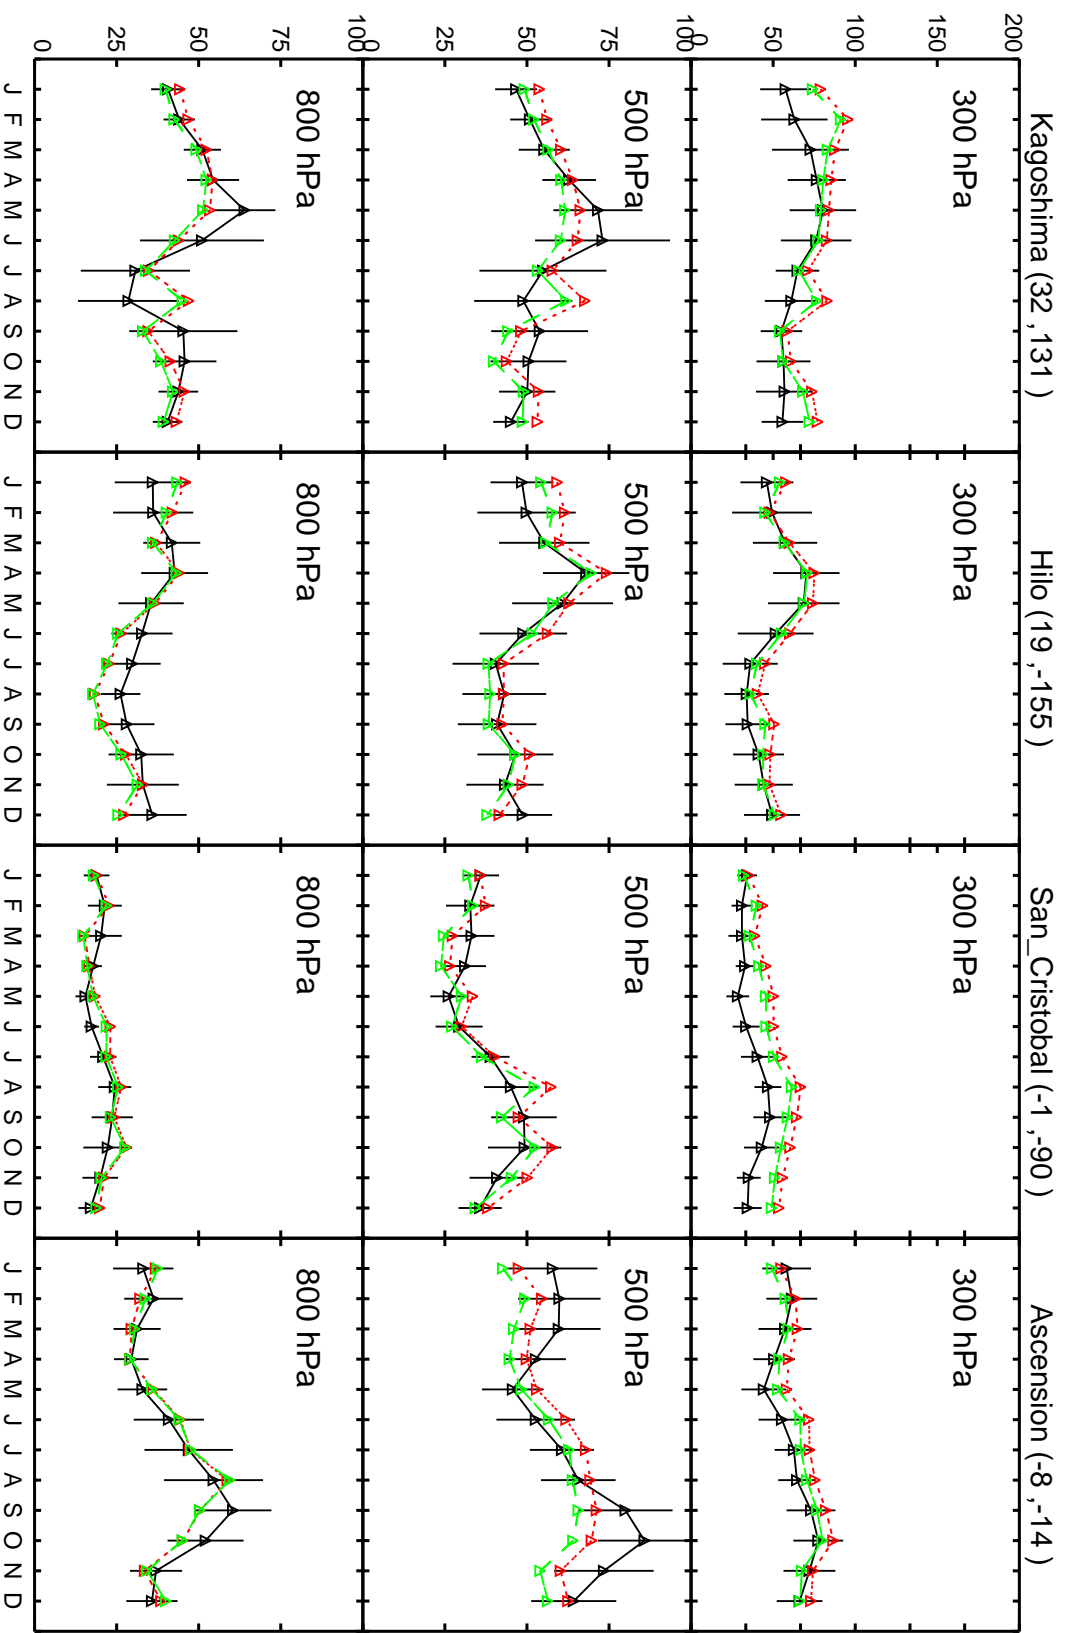

Red: GC_12.4.0 (2016); Green: GC_12.6.0 (2016)

Red: GC_12.4.0 (2016); Green: GC_12.6.0 (2016)

Red: GC_12.4.0 (2016); Green: GC_12.6.0 (2016)