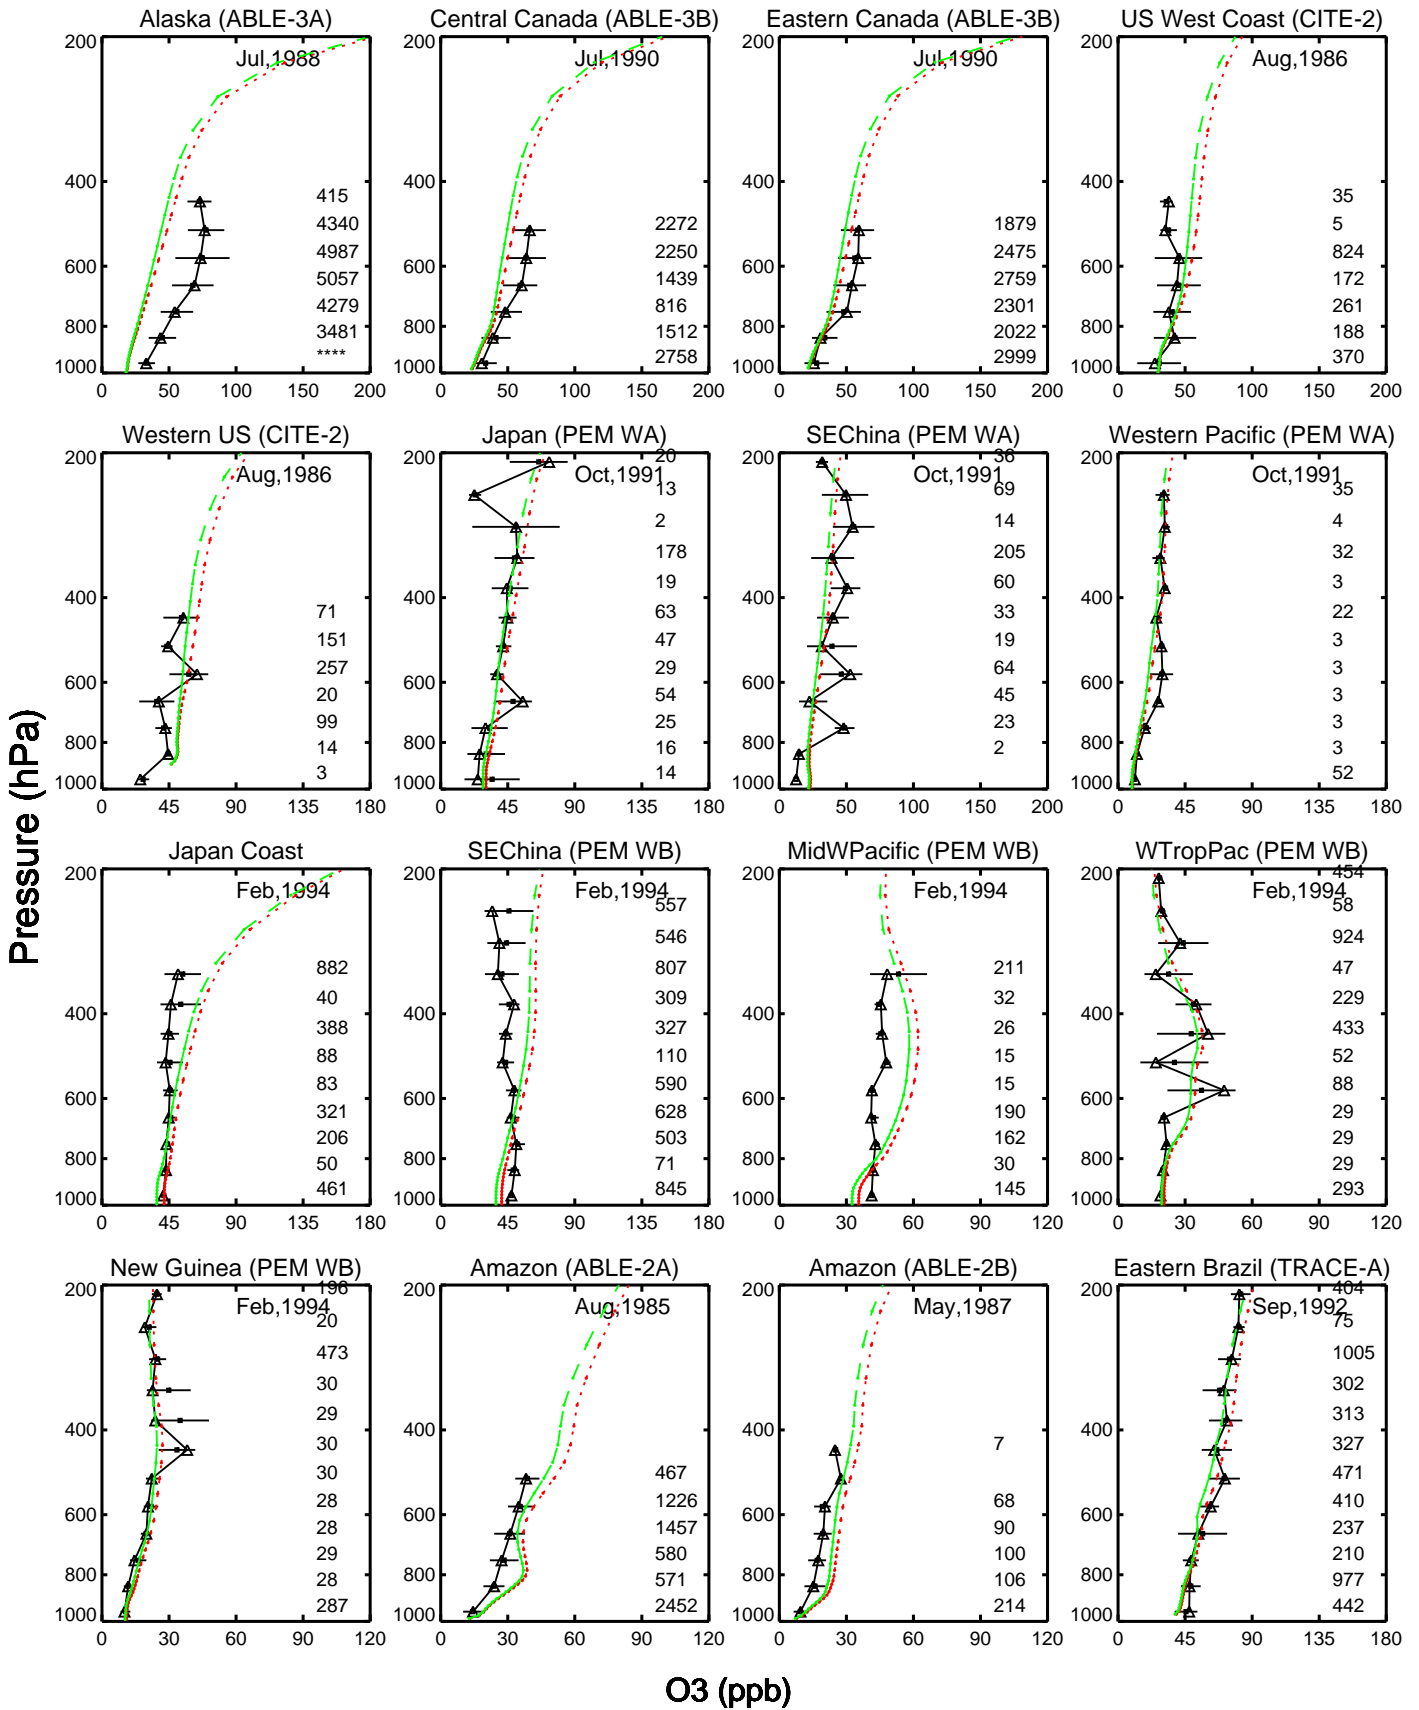

Red: GC_12.4.0 (2016); Green: GC_12.6.0 (2016)

Red: GC_12.4.0 (2016); Green: GC_12.6.0 (2016)

Red: GC_12.4.0 (2016); Green: GC_12.6.0 (2016)

O3 (ppb)