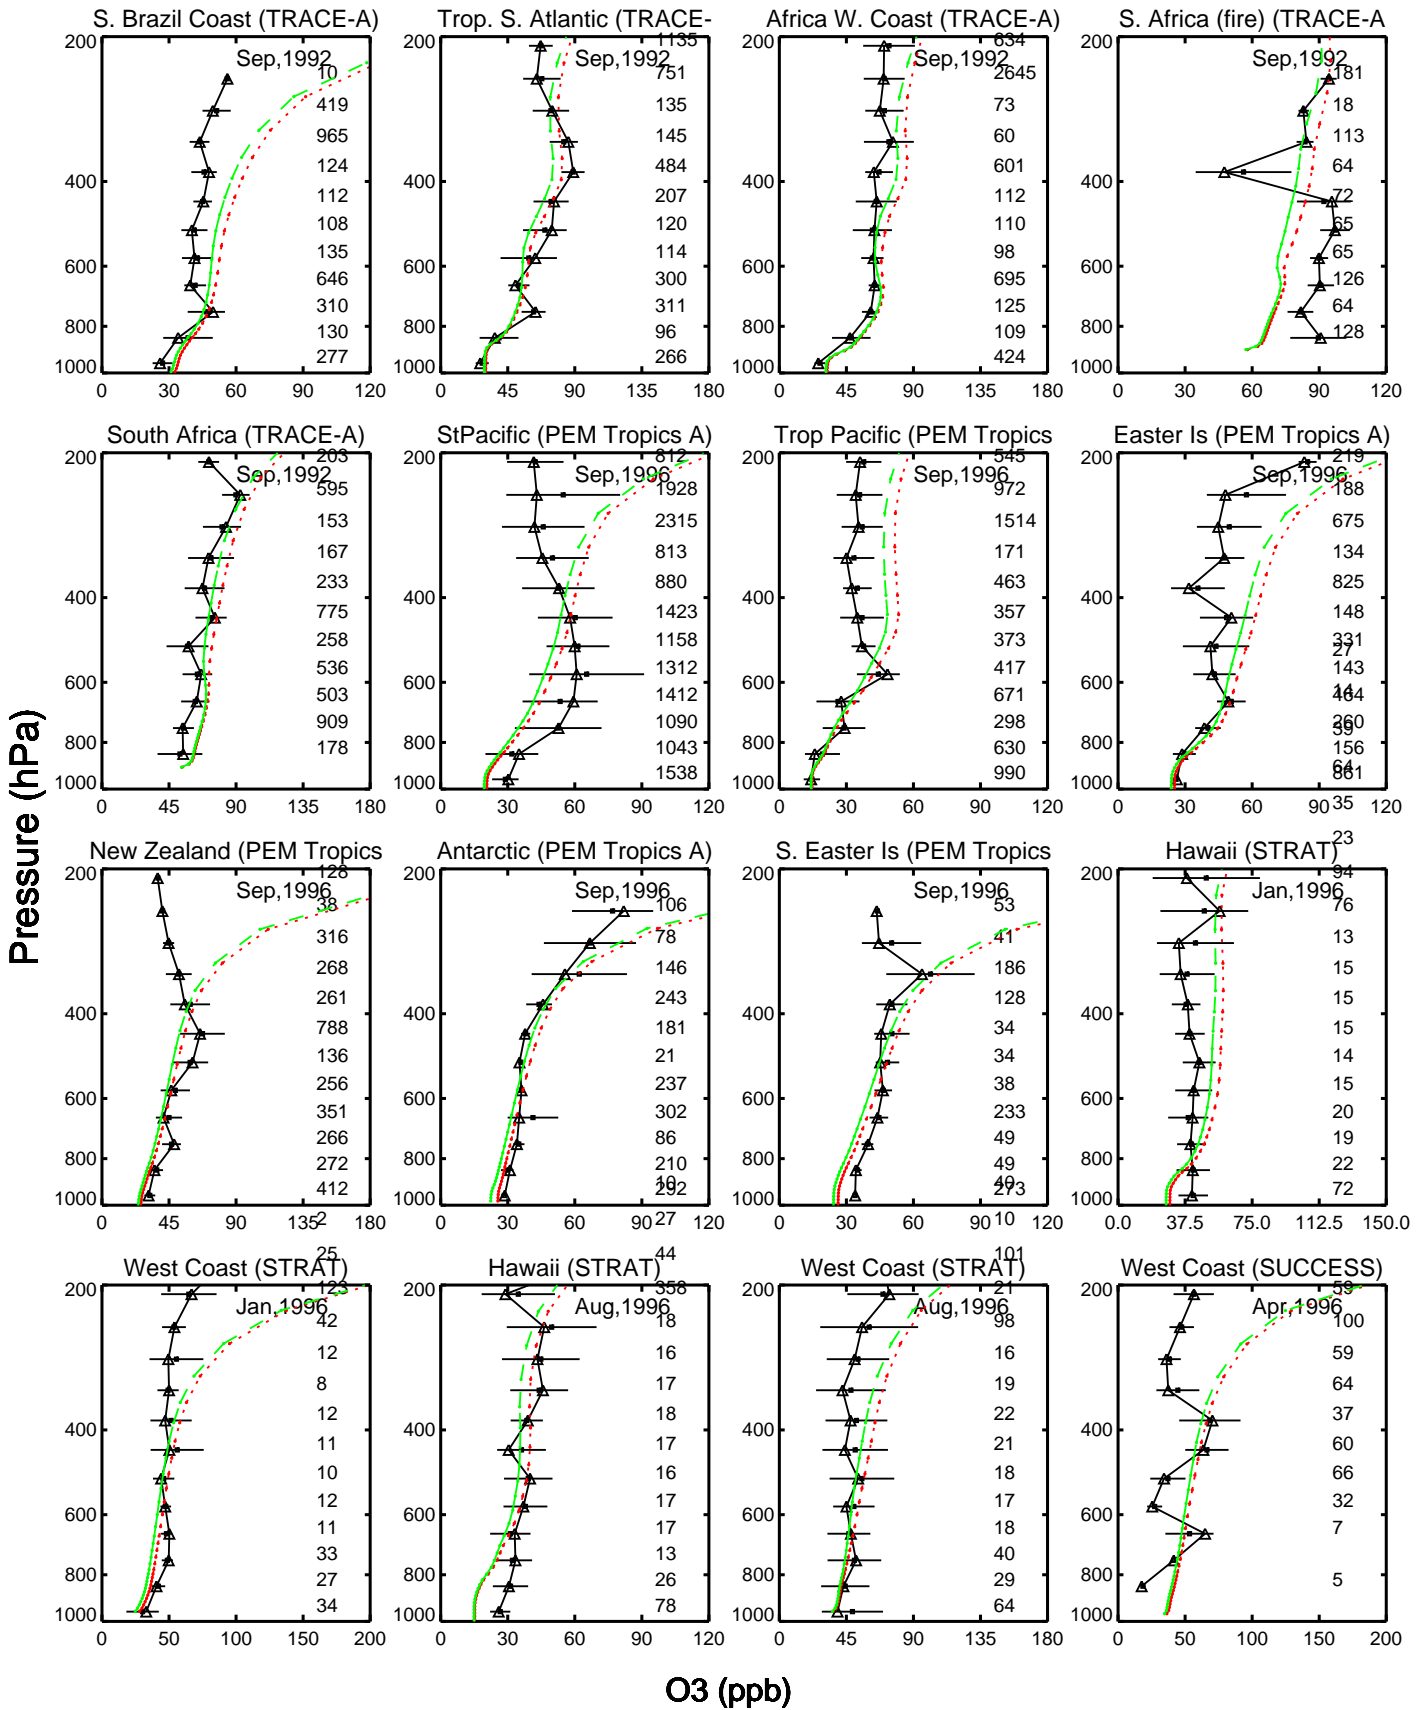

Red: GC_12.4.0 (2016); Green: GC_12.6.0 (2016)

Red: GC_12.4.0 (2016); Green: GC_12.6.0 (2016)

Red: GC_12.4.0 (2016); Green: GC_12.6.0 (2016)

O3 (ppb)