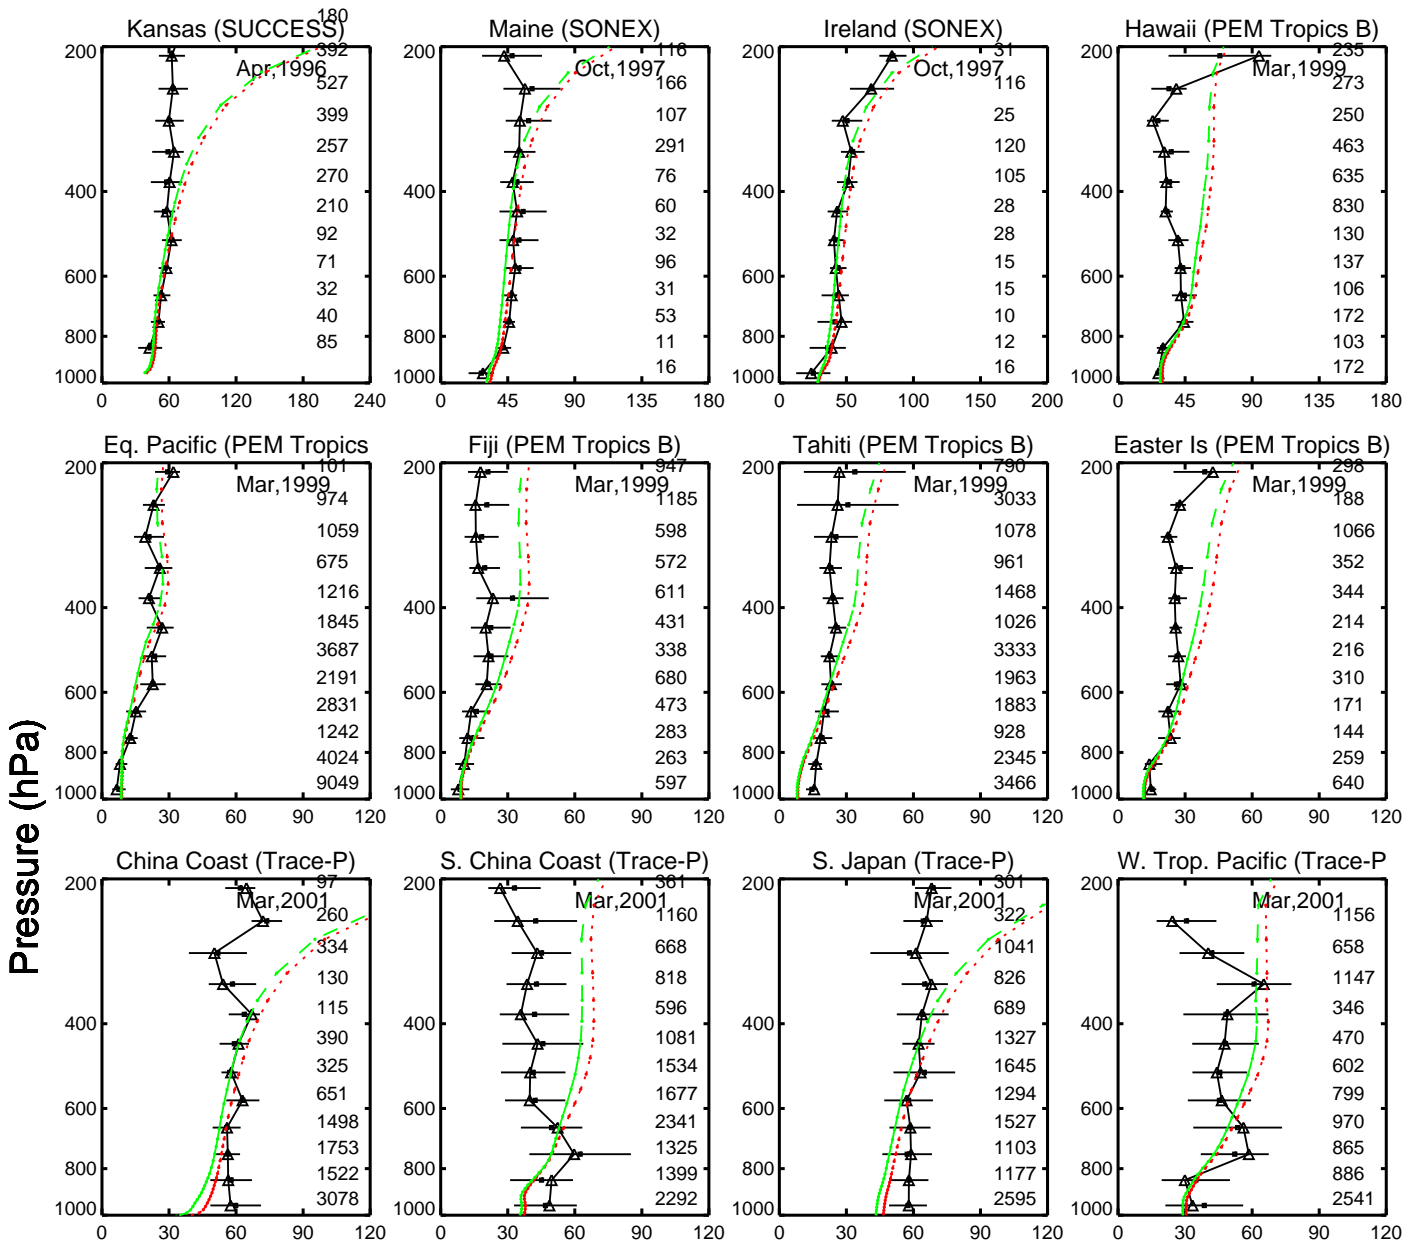

Red: GC_12.4.0 (2016); Green: GC_12.6.0 (2016)

Red: GC_12.4.0 (2016); Green: GC_12.6.0 (2016)

Red: GC_12.4.0 (2016); Green: GC_12.6.0 (2016)

O3 (ppb)