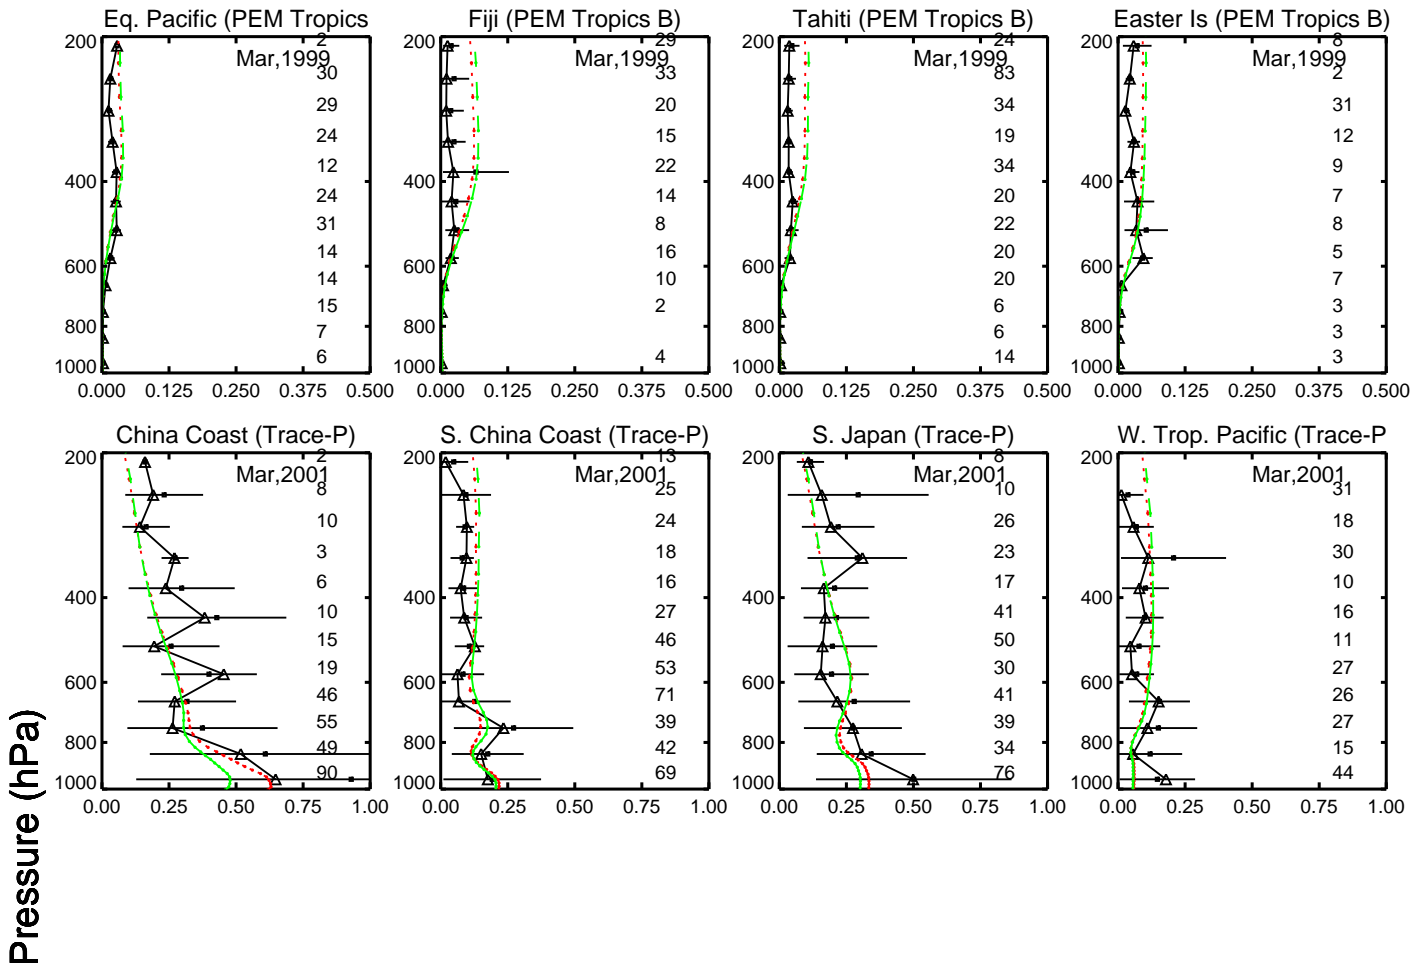

Red: GC_12.4.0 (2016); Green: GC_12.6.0 (2016)

Red: GC_12.4.0 (2016); Green: GC_12.6.0 (2016)

Red: GC_12.4.0 (2016); Green: GC_12.6.0 (2016)

PAN (ppb)