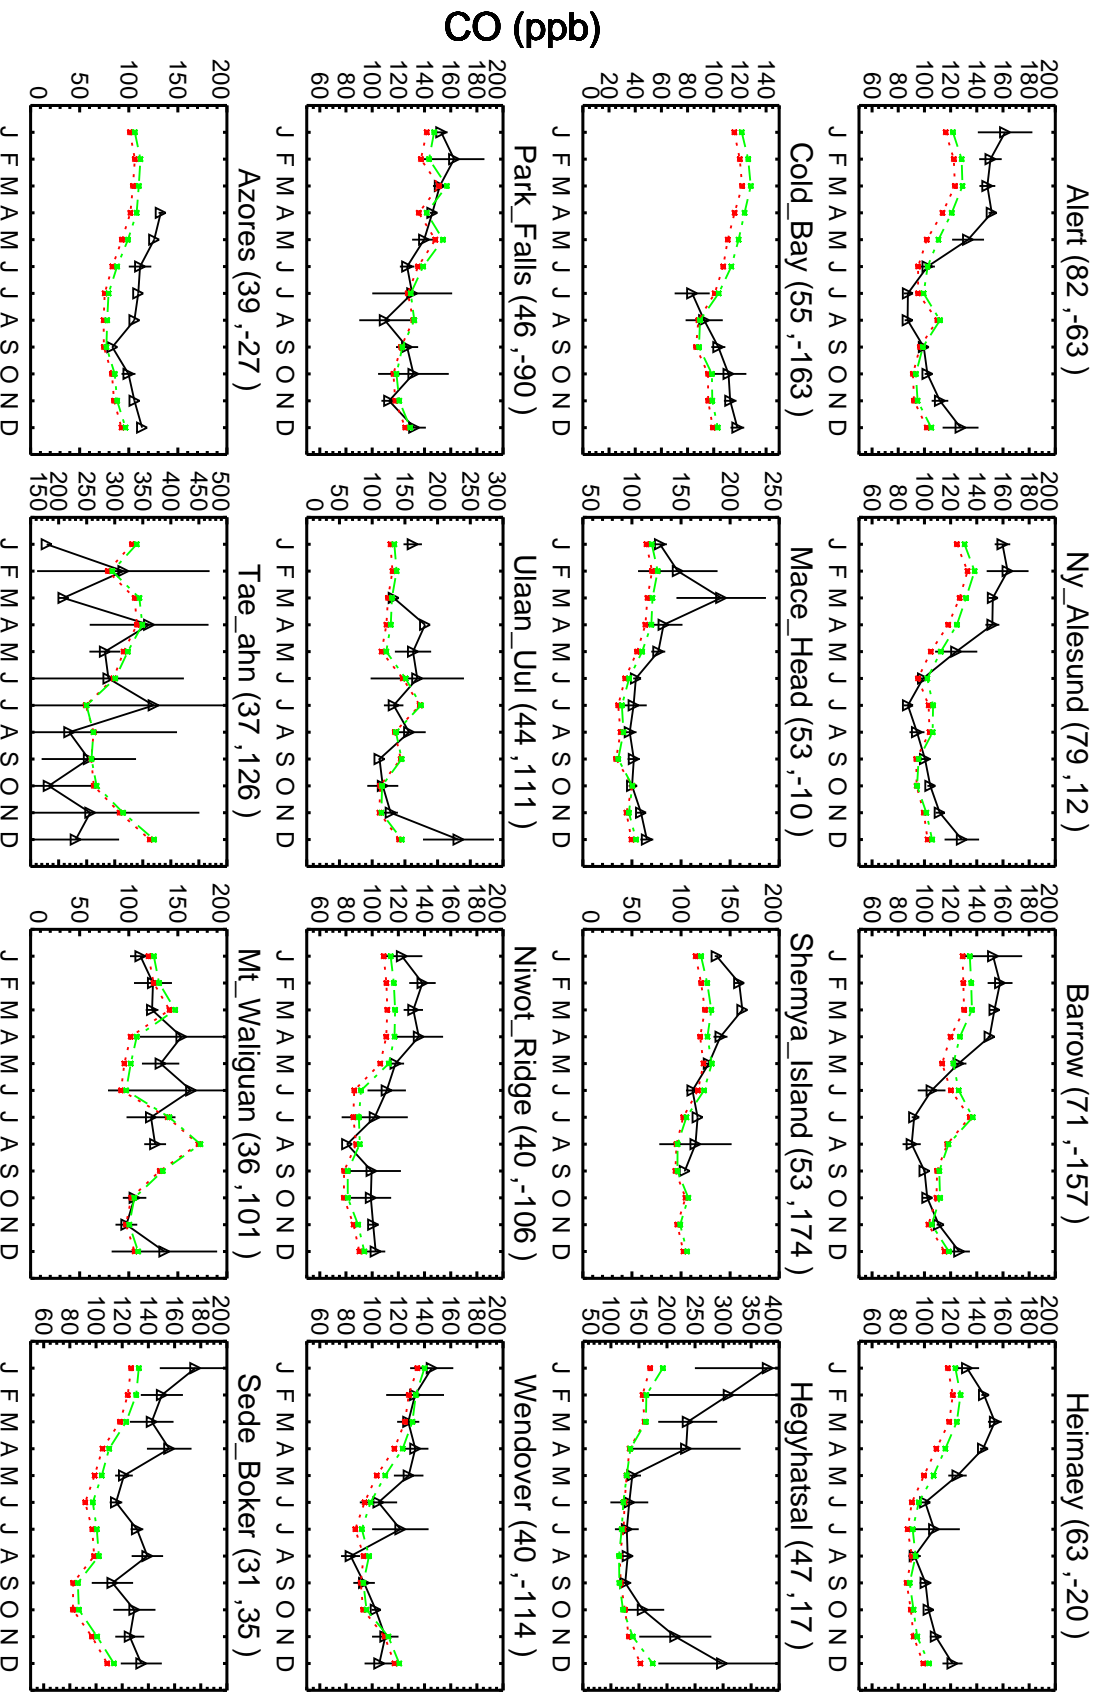

Red: GC_12.4.0 (2016); Green: GC_12.6.0 (2016)

Red: GC_12.4.0 (2016); Green: GC_12.6.0 (2016)

Red: GC_12.4.0 (2016); Green: GC_12.6.0 (2016)

CO (ppb)