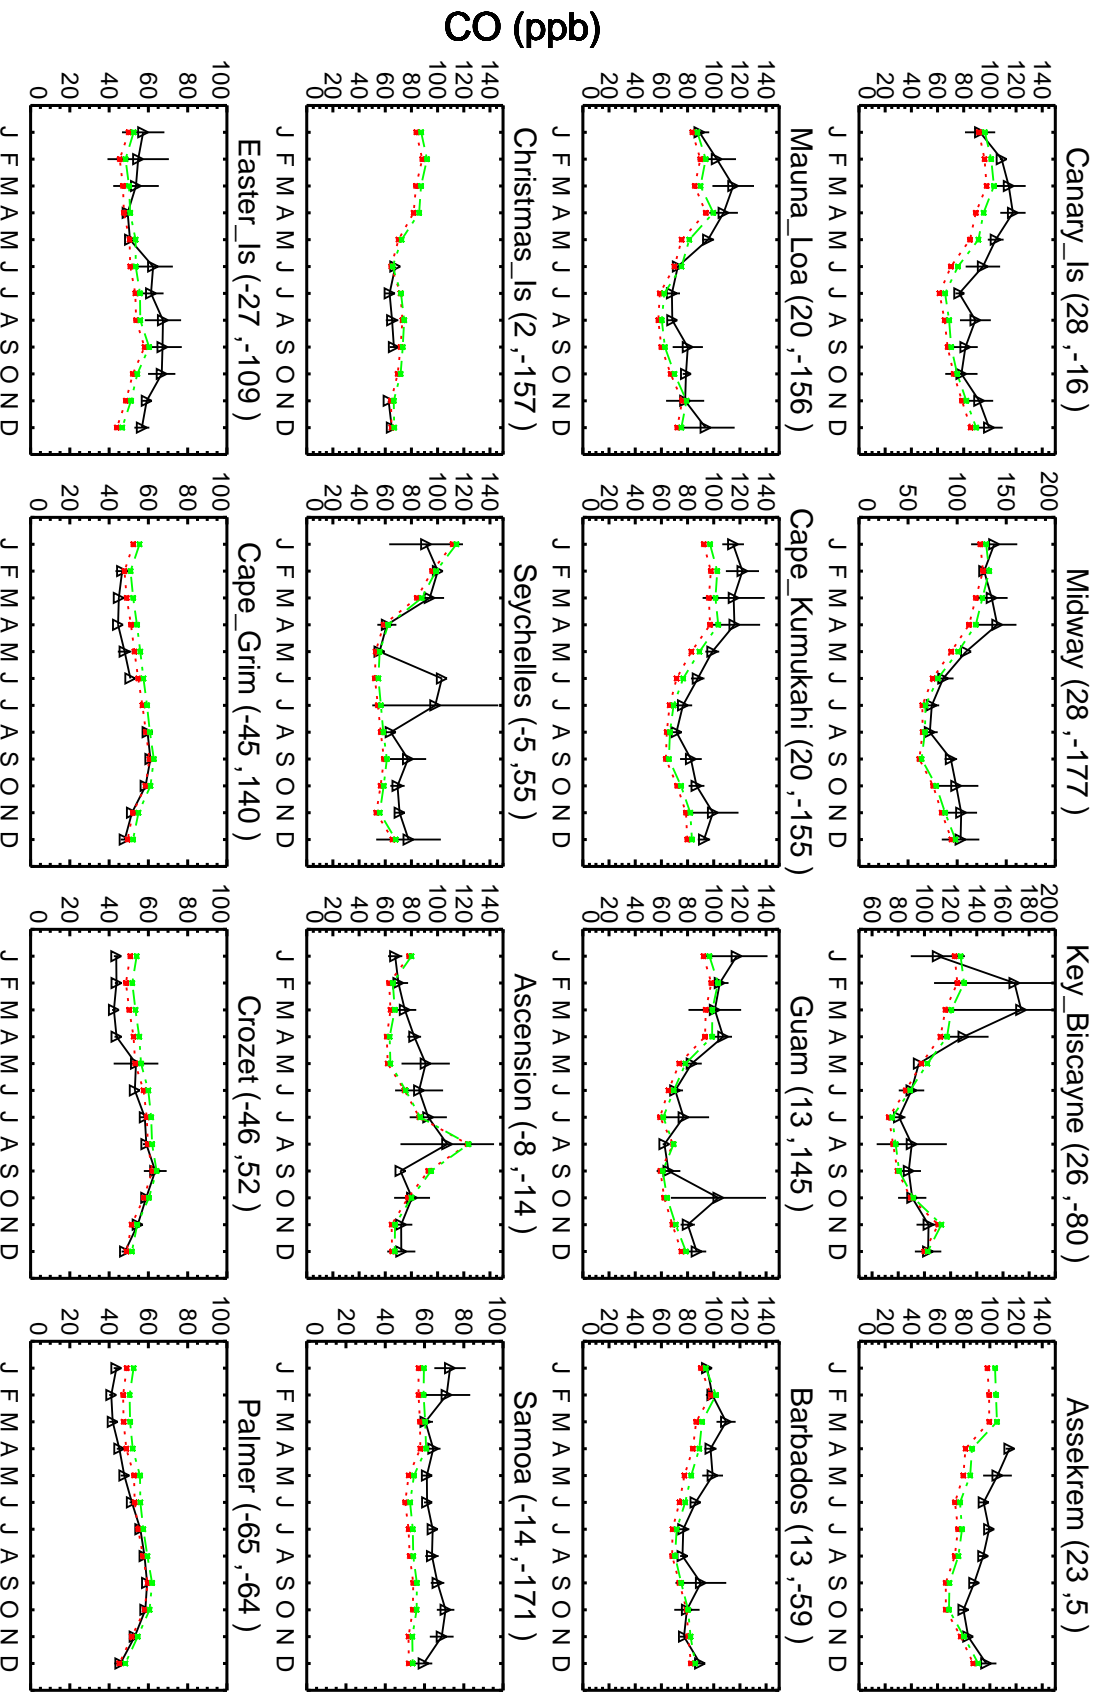

Red: GC_12.4.0 (2016); Green: GC_12.6.0 (2016)

Red: GC_12.4.0 (2016); Green: GC_12.6.0 (2016)

Red: GC_12.4.0 (2016); Green: GC_12.6.0 (2016)

CO (ppb)