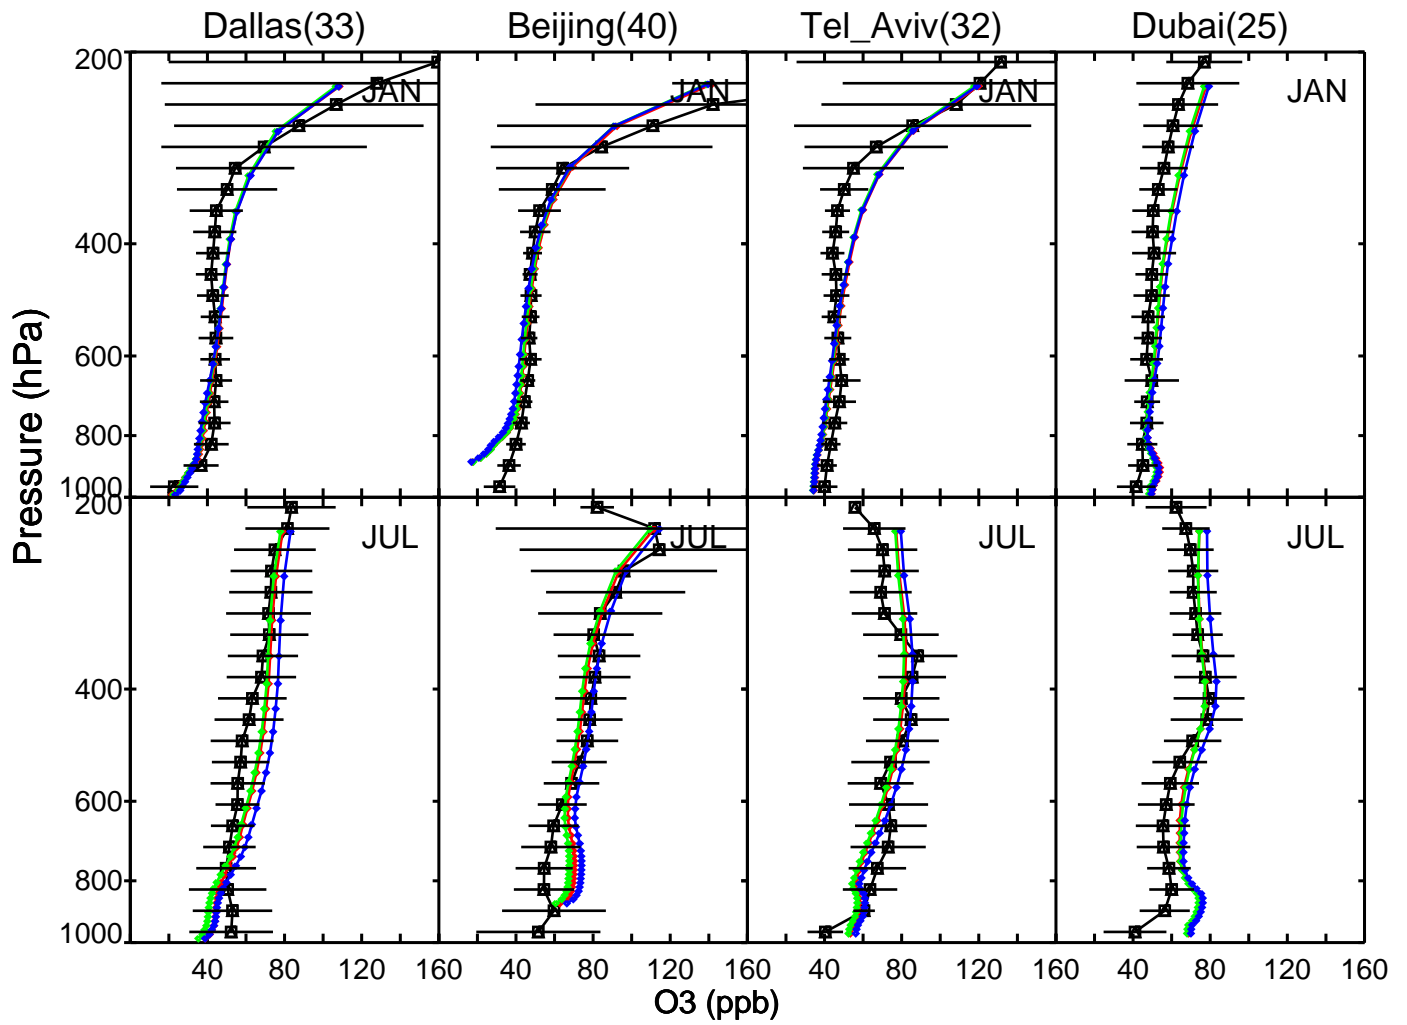

Red: GCC_13.0.0 (2019); Green: GCC_13.2.0 (2019); Blue: GCC_13.3.0 (2019)

Red: GCC_13.0.0 (2019); Green: GCC_13.2.0 (2019); Blue: GCC_13.3.0 (2019)