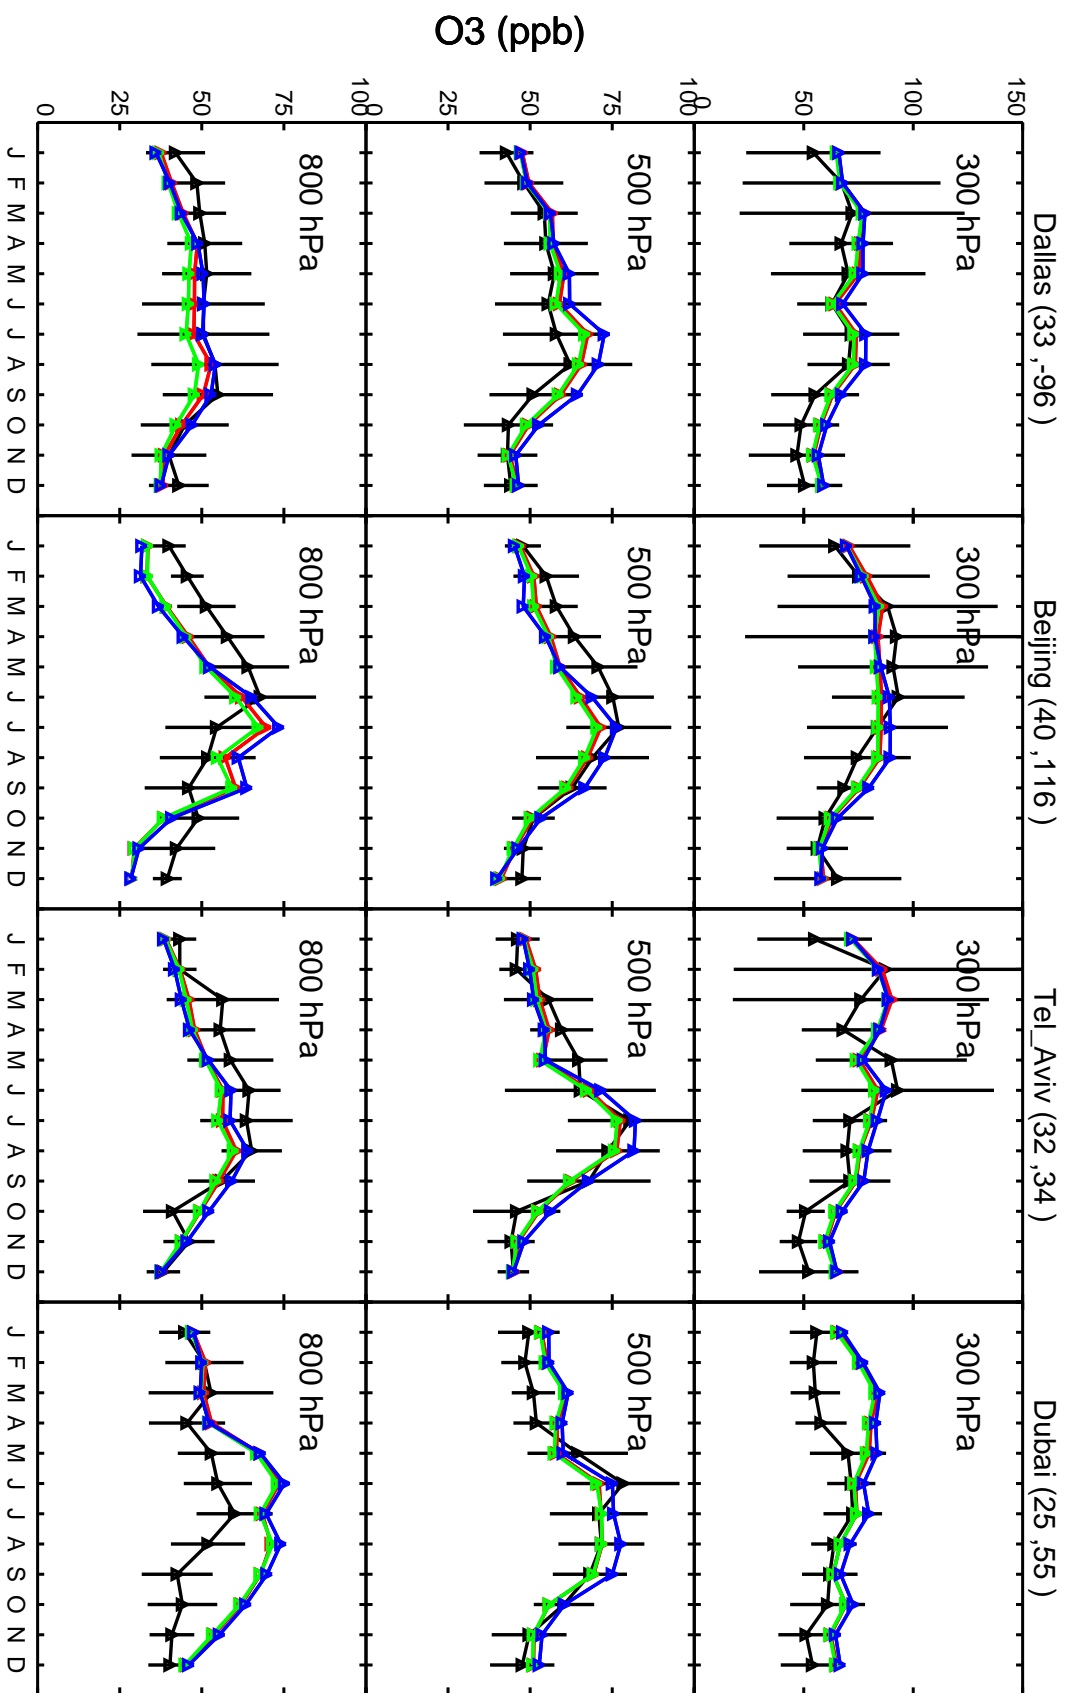

Red: GCC\_13.0.0 (2019); Green: GCC\_13.2.0 (2019); Blue: GCC\_13.3.0 (2019)

Red: GCC\_13.0.0 (2019); Green: GCC\_13.2.0 (2019); Blue: GCC\_13.3.0 (2019)