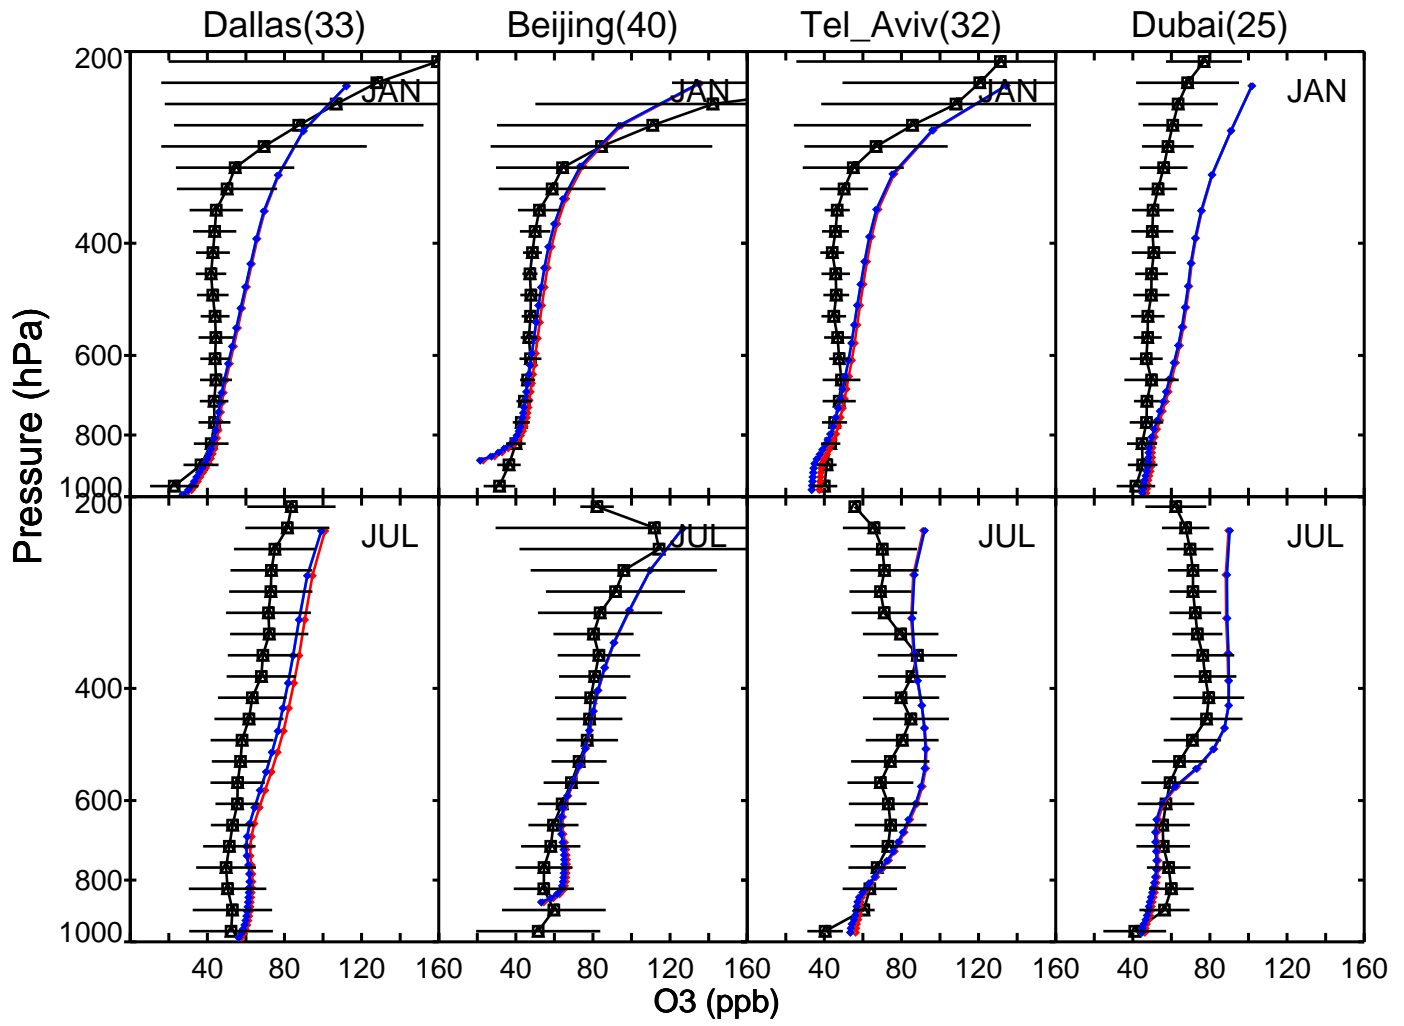

Red: v11-01g-Run0 (2013); Green: v11-01k-Run0 (2013); Blue: v11-01-public-Run0 (2013)

Red: v11-01g-Run0 (2013); Green: v11-01k-Run0 (2013); Blue: v11-01-public-Run0 (2013)