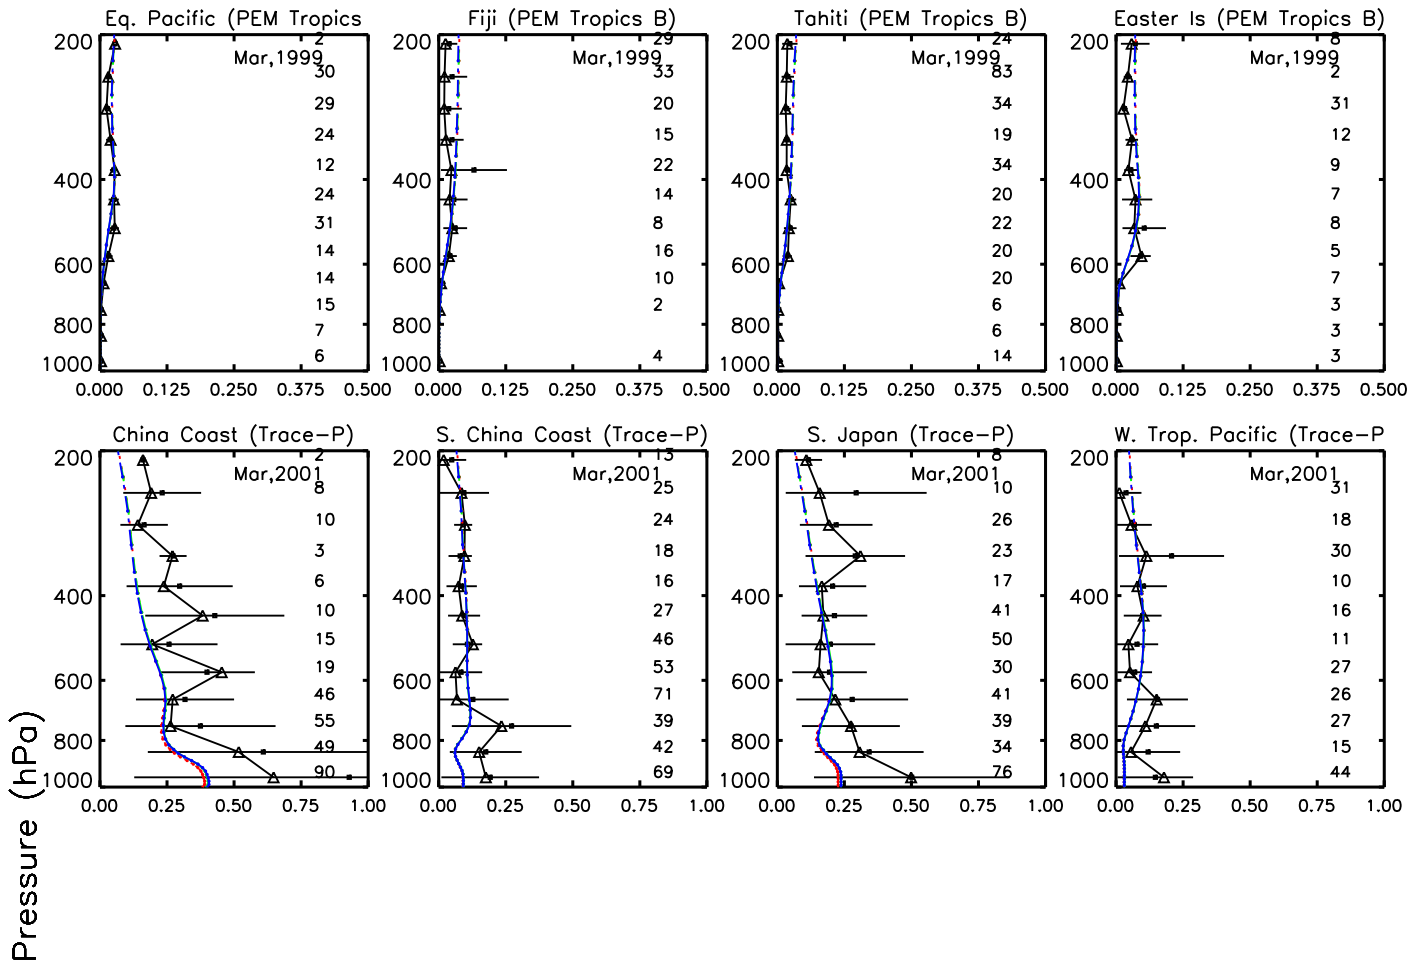

ed: v10-01-public-Run0 (2013); Green: v11-01b-Run0 (2013); Blue: v11-01d-Run1 (2013)

ed: v10-01-public-Run0 (2013); Green: v11-01b-Run0 (2013); Blue: v11-01d-Run1 (2013)

ed: v10-01-public-Run0 (2013); Green: v11-01b-Run0 (2013); Blue: v11-01d-Run1 (2013)

PAN (ppb)