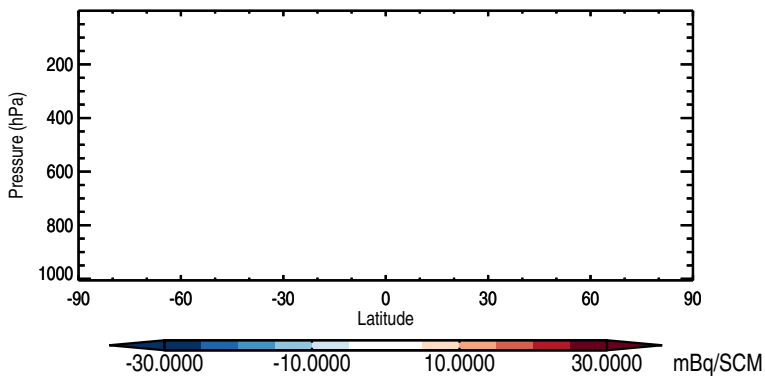

GEOS-Chem v11-01f-geosfp-RnPbBe-TURBDAY Zonal differences

trac\_avg.v11-01f-geosfp-RnPbBe-TURBDAY.Jan - trac\_avg.v11-01d-geosfp-RnPbBe-TURBDAY.Jan

Zonal mean abs diff: Rn

Zonal mean % diff: Rn

Zonal mean abs diff: Pb

Zonal mean % diff: Pb

Zonal mean abs diff: Be7

Zonal mean % diff: Be7