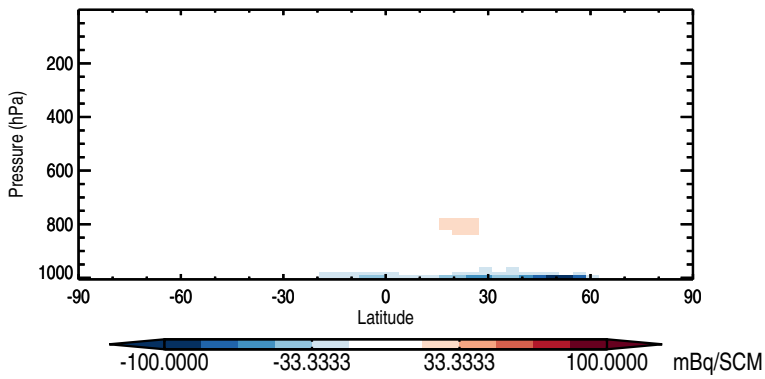

GEOS-Chem v11-01f-geosfp-RnPbBe-TURBDAY Zonal differences

trac\_avg.v11-01f-geosfp-RnPbBe-TURBDAY.Jan - trac\_avg.v11-01d-geosfp-RnPbBe-TURBDAY.Jan

Zonal mean abs diff: Rn

Zonal mean % diff: Rn

Zonal mean abs diff: Pb

Zonal mean % diff: Pb

Zonal mean abs diff: Be7

Zonal mean % diff: Be7