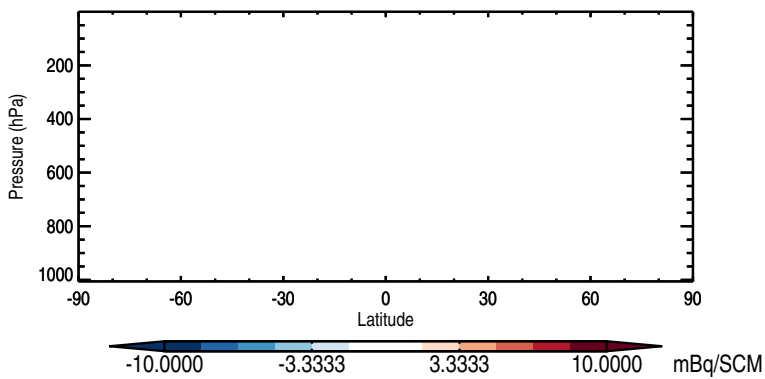

GEOS-Chem v11-01f-geosfp-RnPbBe-TURBDAY Zonal differences

trac\_avg.v11-01f-geosfp-RnPbBe-TURBDAY.Jan - trac\_avg.v11-01d-geosfp-RnPbBe-TURBDAY.Jan

Zonal mean abs diff: Rn

Zonal mean % diff: Rn

Zonal mean abs diff: Pb

Zonal mean % diff: Pb

Zonal mean abs diff: Be7

Zonal mean % diff: Be7