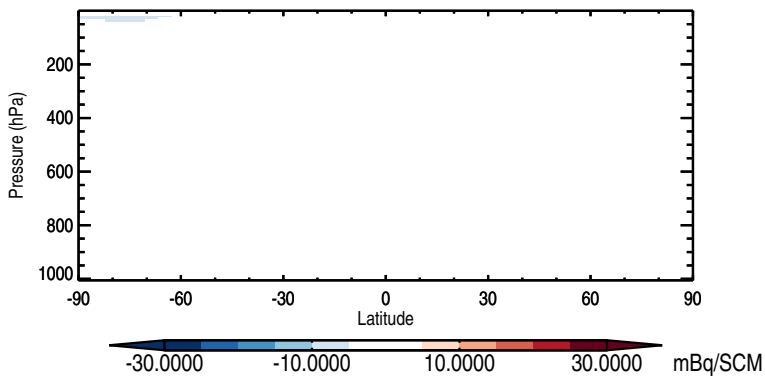

GEOS-Chem v11-01f-geosfp-RnPbBe-TURBDAY Zonal differences

trac_avg.v11-01f-geosfp-RnPbBe-TURBDAY.Jul - trac_avg.v11-01d-geosfp-RnPbBe-TURBDAY.Jul

Zonal mean abs diff: Rn

Zonal mean % diff: Rn

Zonal mean abs diff: Pb

Zonal mean % diff: Pb

Zonal mean abs diff: Be7

Zonal mean % diff: Be7