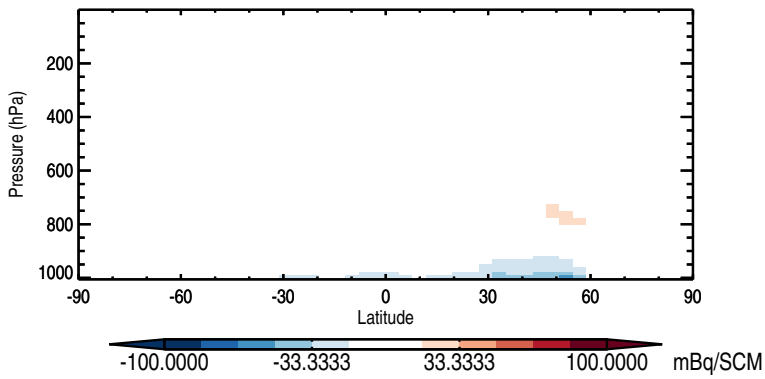

GEOS-Chem v11-01f-geosfp-RnPbBe-TURBDAY Zonal differences

trac_avg.v11-01f-geosfp-RnPbBe-TURBDAY.Jul - trac_avg.v11-01d-geosfp-RnPbBe-TURBDAY.Jul

Zonal mean abs diff: Rn

Zonal mean % diff: Rn

Zonal mean abs diff: Pb

Zonal mean % diff: Pb

Zonal mean abs diff: Be7

Zonal mean % diff: Be7