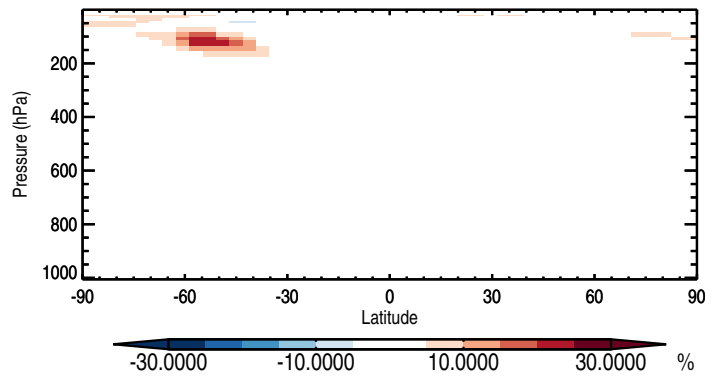

GEOS-Chem v11-01f-geosfp-RnPbBe-TURBDAY Zonal differences

trac_avg.v11-01f-geosfp-RnPbBe-TURBDAY.Jul - trac_avg.v11-01d-geosfp-RnPbBe-TURBDAY.Jul

Zonal mean abs diff: Rn

Zonal mean % diff: Rn

Zonal mean abs diff: Pb

Zonal mean % diff: Pb

Zonal mean abs diff: Be7

Zonal mean % diff: Be7