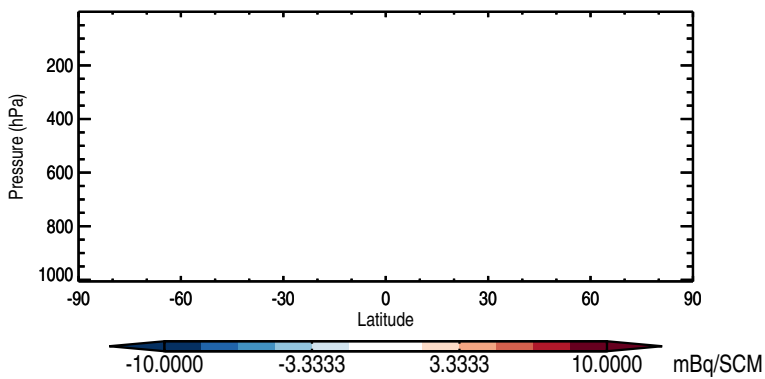

GEOS-Chem v11-01f-geosfp-RnPbBe-TURBDAY Zonal differences

trac_avg.v11-01f-geosfp-RnPbBe-TURBDAY.Jul - trac_avg.v11-01d-geosfp-RnPbBe-TURBDAY.Jul

Zonal mean abs diff: Rn

Zonal mean % diff: Rn

Zonal mean abs diff: Pb

Zonal mean % diff: Pb

Zonal mean abs diff: Be7

Zonal mean % diff: Be7