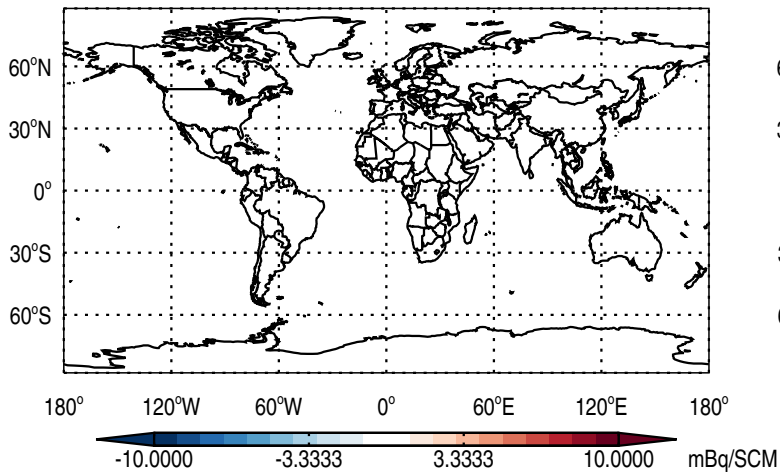

Abs Diff @ Surface - Pb