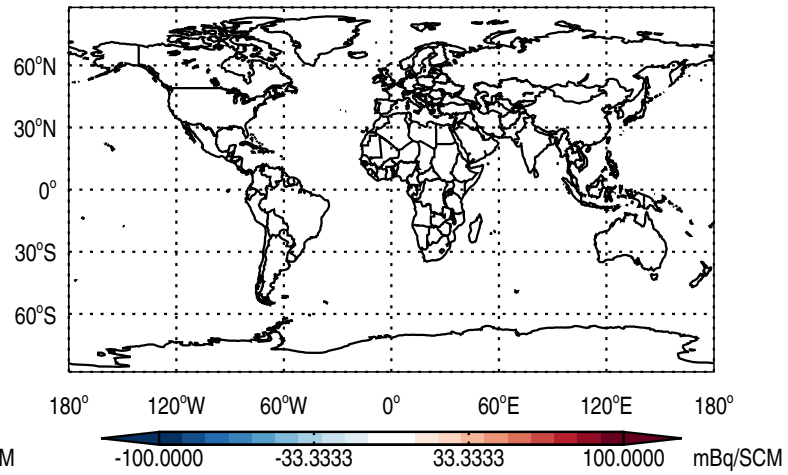

GEOS-Chem v11-01f-geospf-RnPbBe-VDIFF Absolute Differences at Surface and 500 hPa
trac_avg.v11-01f-geospf-RnPbBe-VDIFF.Jan - trac_avg.v11-01d-geospf-RnPbBe-VDIFF.Jan

Abs Diff @ Surface - Rn

Abs Diff @ 500 hPa - Rn