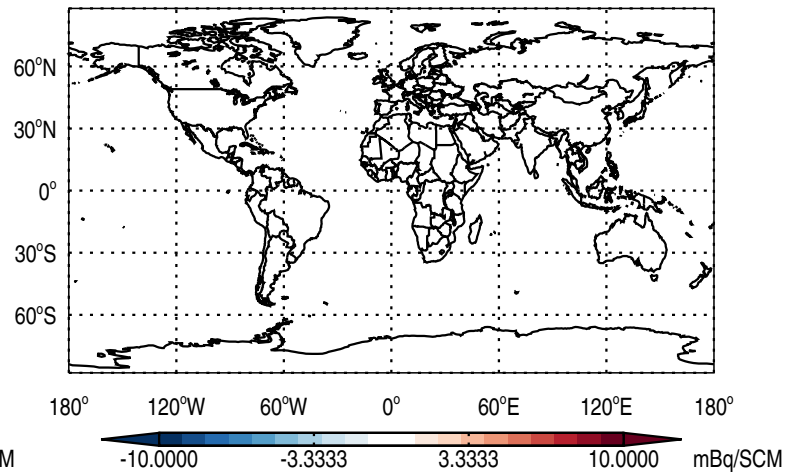

Abs Diff @ 500 hPa - Pb