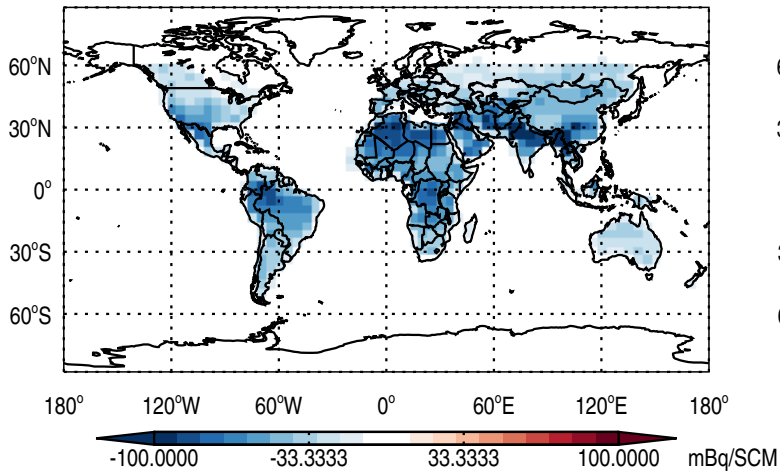

GEOS-Chem v11-01f-geospf-RnPbBe-VDIFF Absolute Differences at Surface and 500 hPa
trac_avg.v11-01f-geospf-RnPbBe-VDIFF.Jan - trac_avg.v11-01d-geospf-RnPbBe-VDIFF.Jan

Abs Diff @ Surface - Rn

Abs Diff @ 500 hPa - Rn