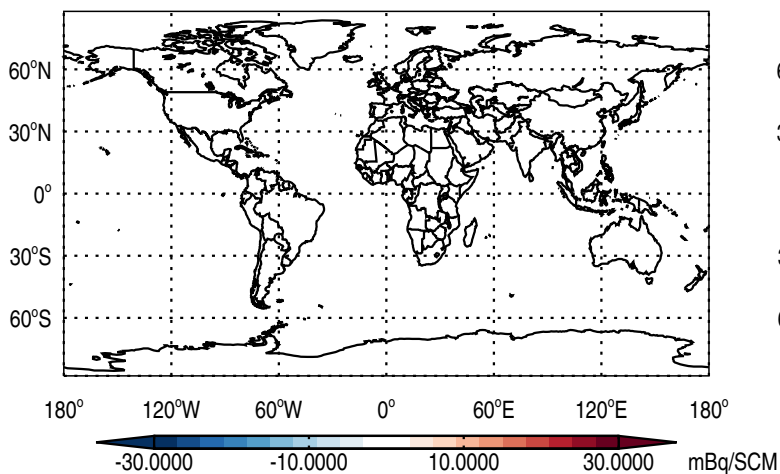

Abs Diff @ Surface - Be7