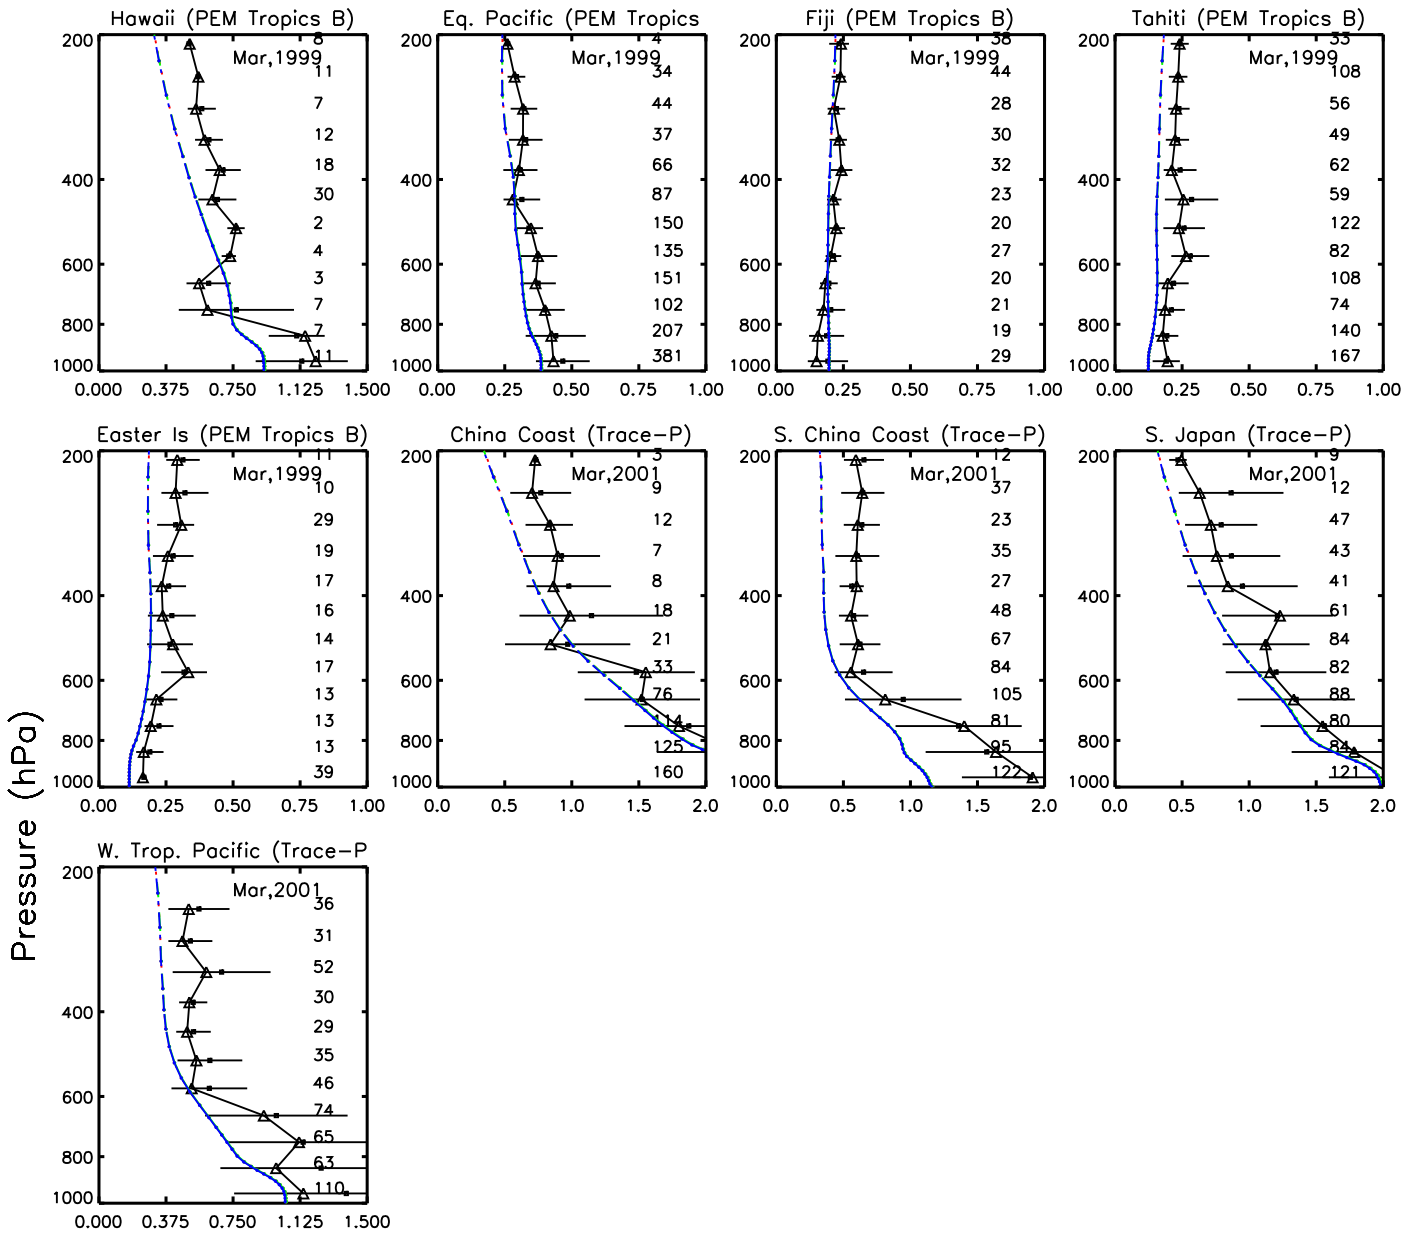

Red: v11-01d-Run1 (2013); Green: v11-01f-geosp-Run0 (2013); Blue: v11-01g-Run0 (2013)

Red: v11-01d-Run1 (2013); Green: v11-01f-geosp-Run0 (2013); Blue: v11-01g-Run0 (2013)

Red: v11-01d-Run1 (2013); Green: v11-01f-geosp-Run0 (2013); Blue: v11-01g-Run0 (2013)

C2H6 (ppb)