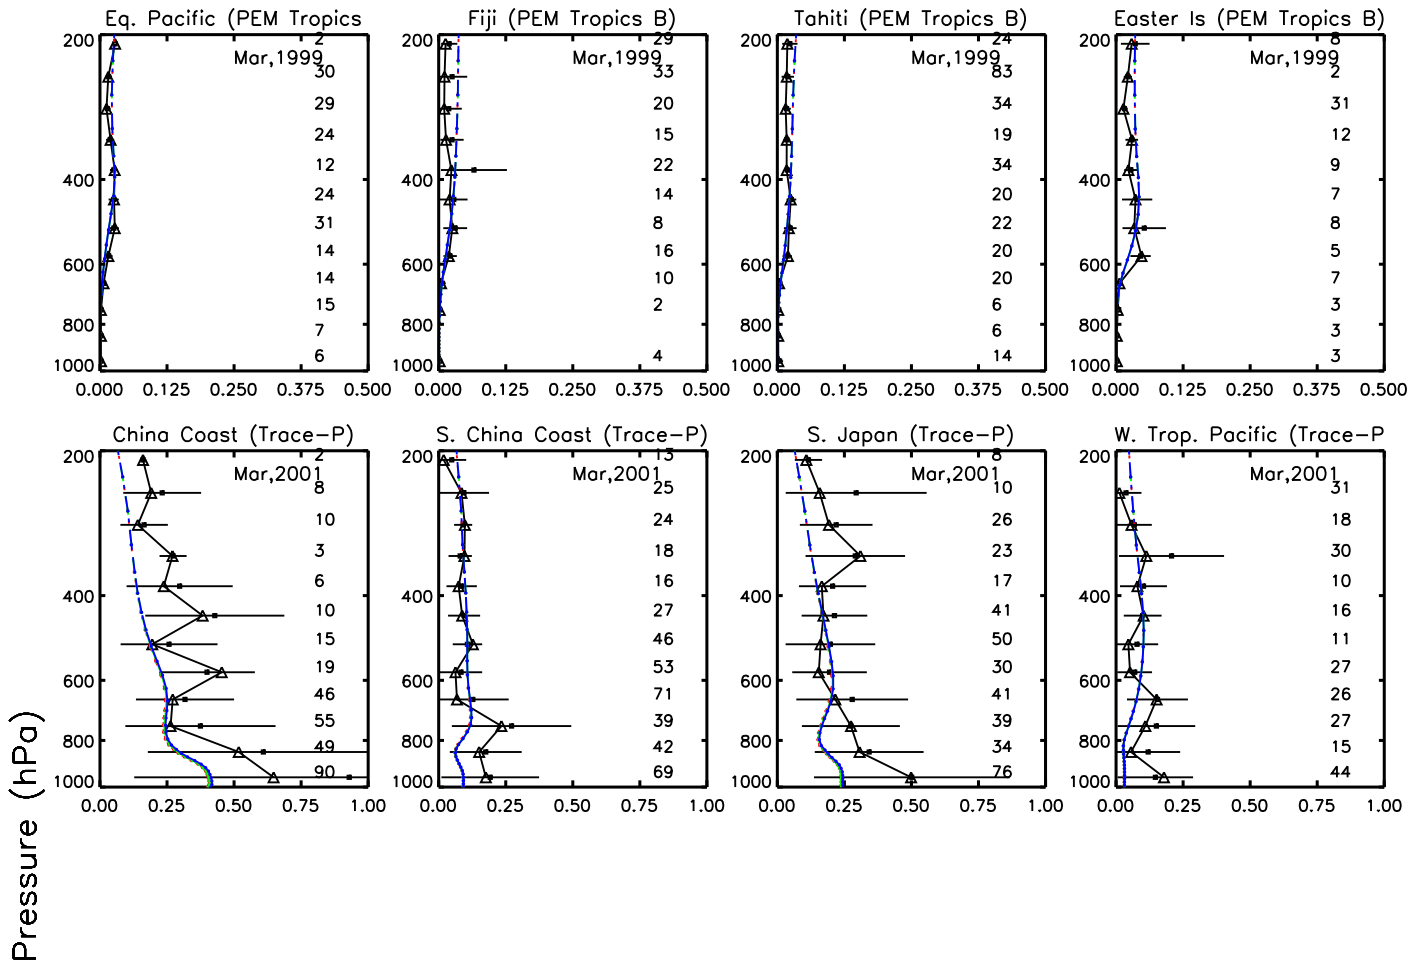

Red: v11-01d-Run1 (2013); Green: v11-01f-geosfp-Run0 (2013); Blue: v11-01g-Run0 (2013)

Red: v11-01d-Run1 (2013); Green: v11-01f-geosp-Run0 (2013); Blue: v11-01g-Run0 (2013)

Red: v11-01d-Run1 (2013); Green: v11-01f-geosp-Run0 (2013); Blue: v11-01g-Run0 (2013)

PAN (ppb)