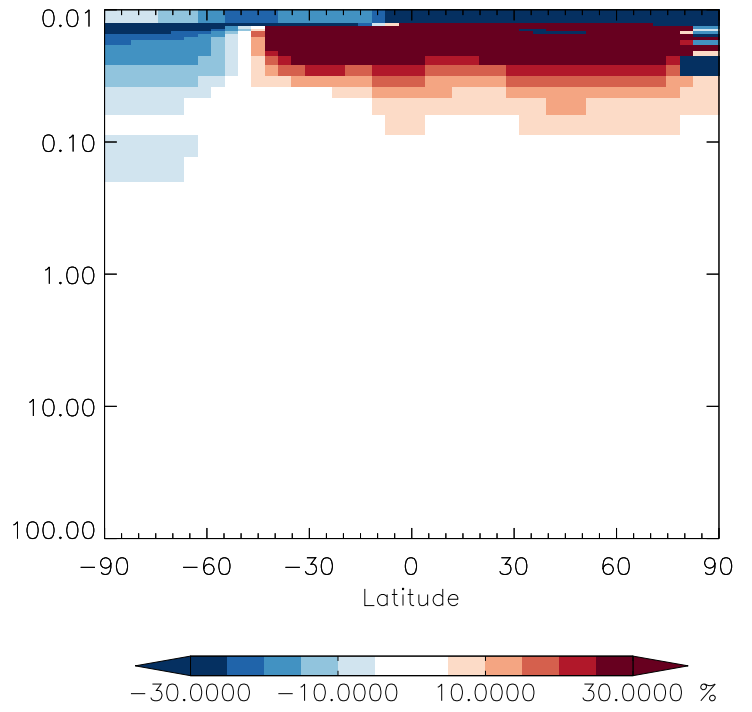

v11-01g-Run0 / v11-01d-Run1
CHBr3 - Strat zonal mean % diff for Jul