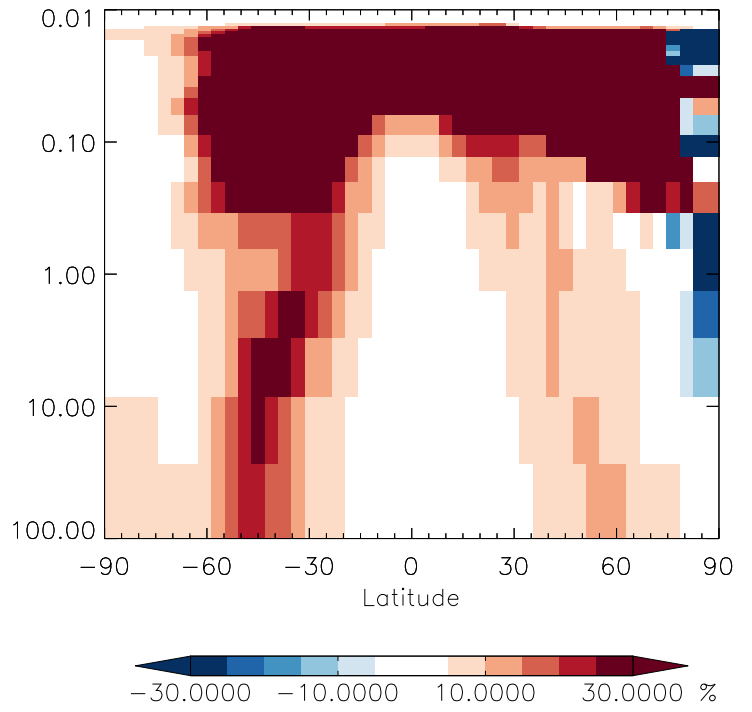

v11-01g-Run0 / v11-01d-Run1
IEPOX - Strat zonal mean % diff for Jul