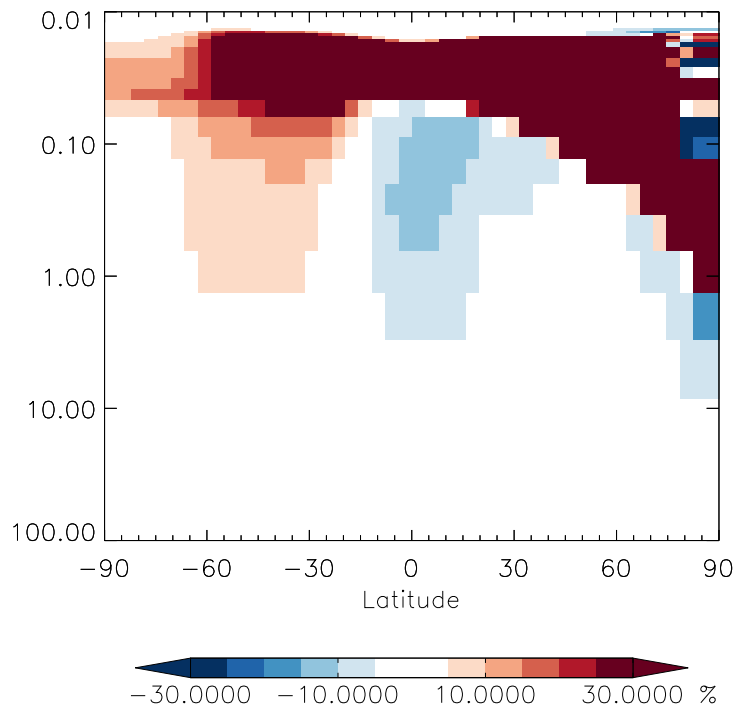

RIP - Strat zonal mean % diff for Jul

GEOS-Chem Stratospheric Zonal Difference Maps

v11-01g-Run0 - v11-01f-geosfp-Run0  
IEPOX - Strat zonal mean abs diff for Jul

v11-01g-Run0 / v11-01f-geosfp-Run0  
IEPOX - Strat zonal mean % diff for Jul