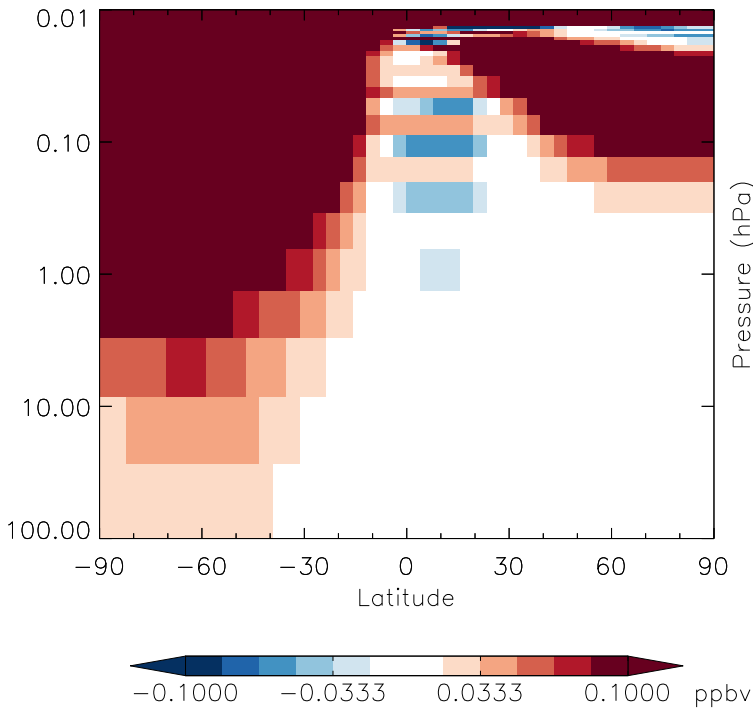

GEOS-Chem Stratospheric Zonal Difference Maps

v11-01g-Run0 - v11-01f-geosfp-Run0
N2O - Strat zonal mean abs diff for Jul