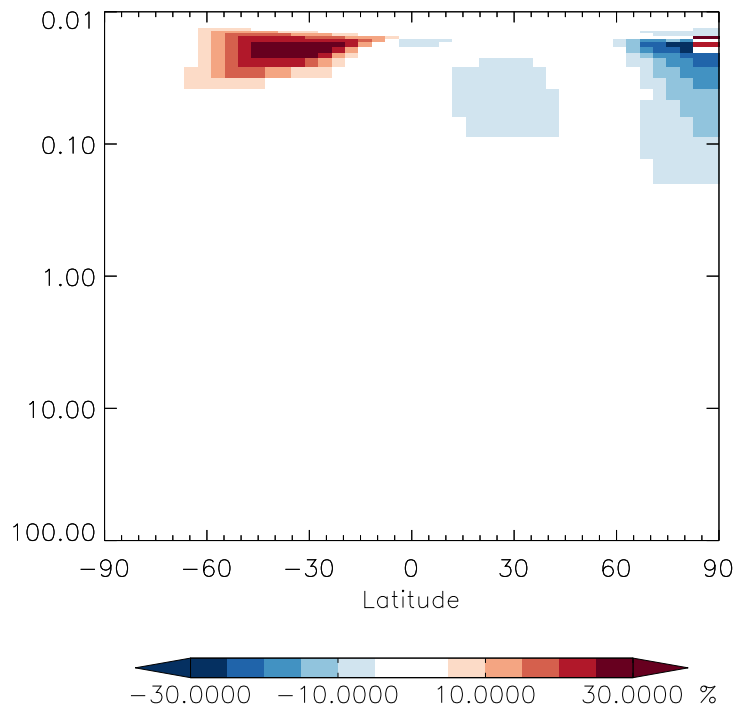

v11-01g-Run0 / v11-01f-geosfp-Run0
RCHO - Strat zonal mean % diff for Jul