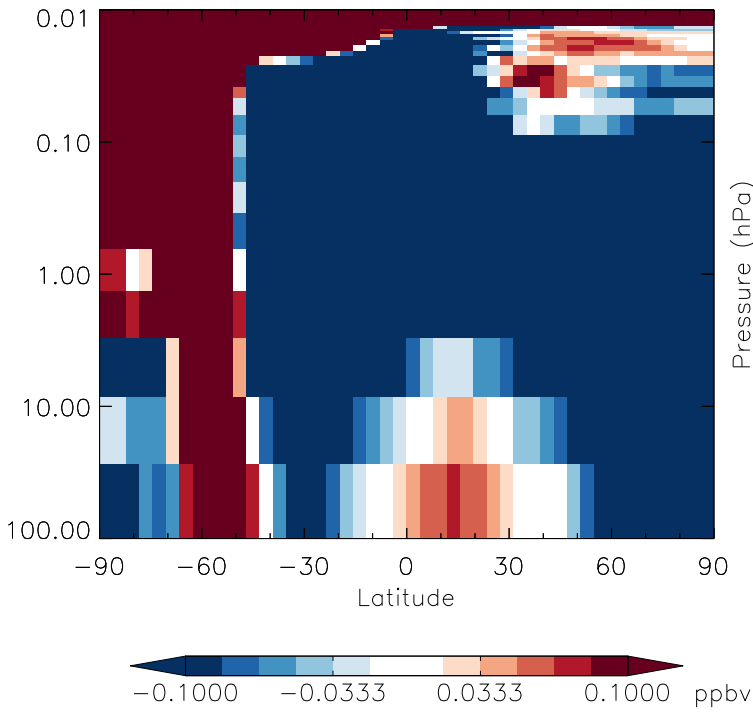

v11-01g-Run0 - v11-01d-Run1
N2O - Strat zonal mean abs diff for Jul