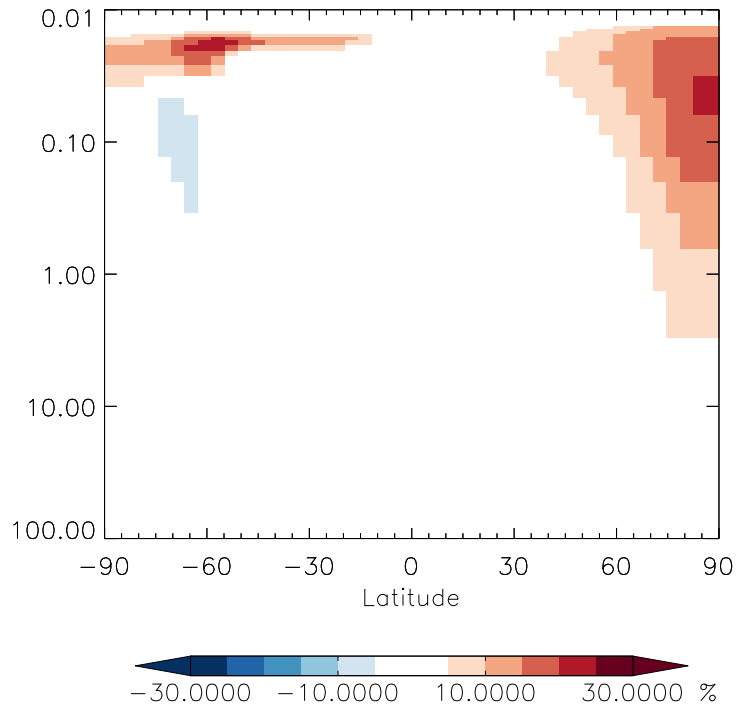

v11-01g-Run0 / v11-01d-Run1
H2O2 - Strat zonal mean % diff for Jul