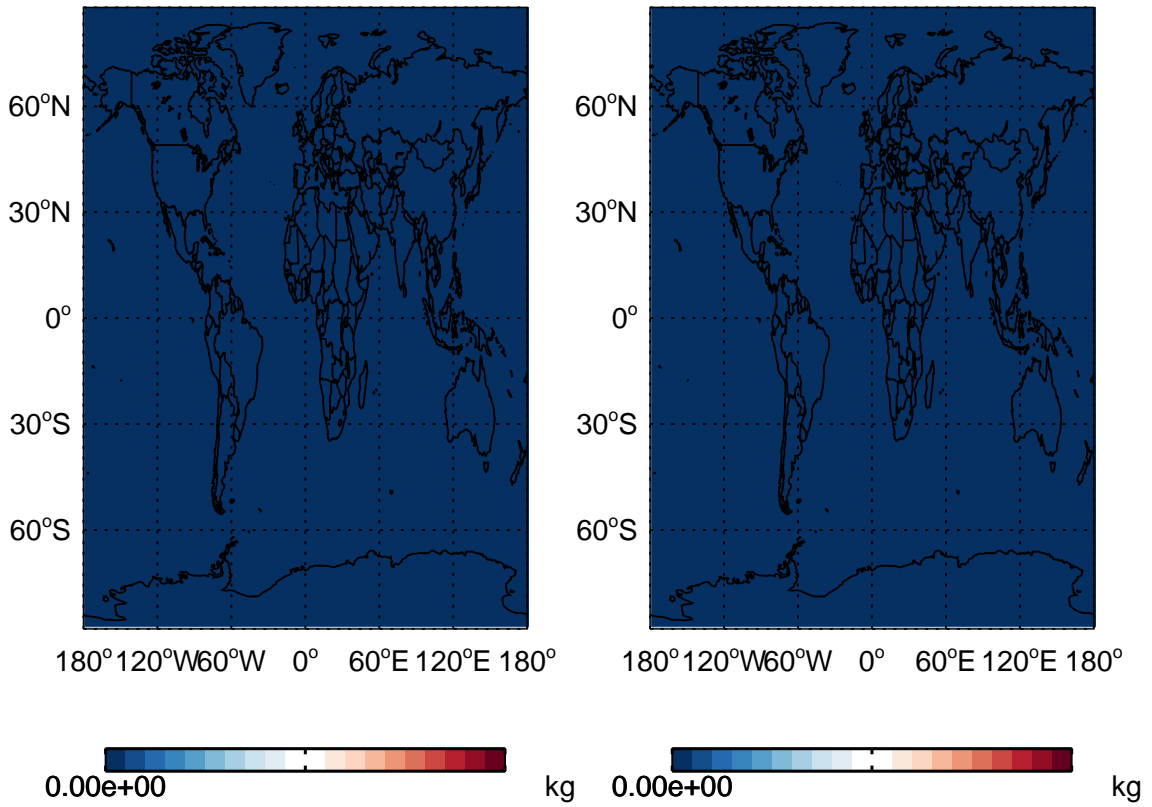

GEOS-Chem Absolute Emission Differences

v11-01k-Run0 - v11-01f-geosfp-Run0 v11-01k-Run0 - v11-01g-Run0

Accum-mode sea salt emissions for Jul Accum-mode sea salt emissions for Jul

v11-01k-Run0 - v11-01f-geosfp-Run0 v11-01k-Run0 - v11-01g-Run0

Coarse-mode sea salt emissions for Jul Coarse-mode sea salt emissions for Jul