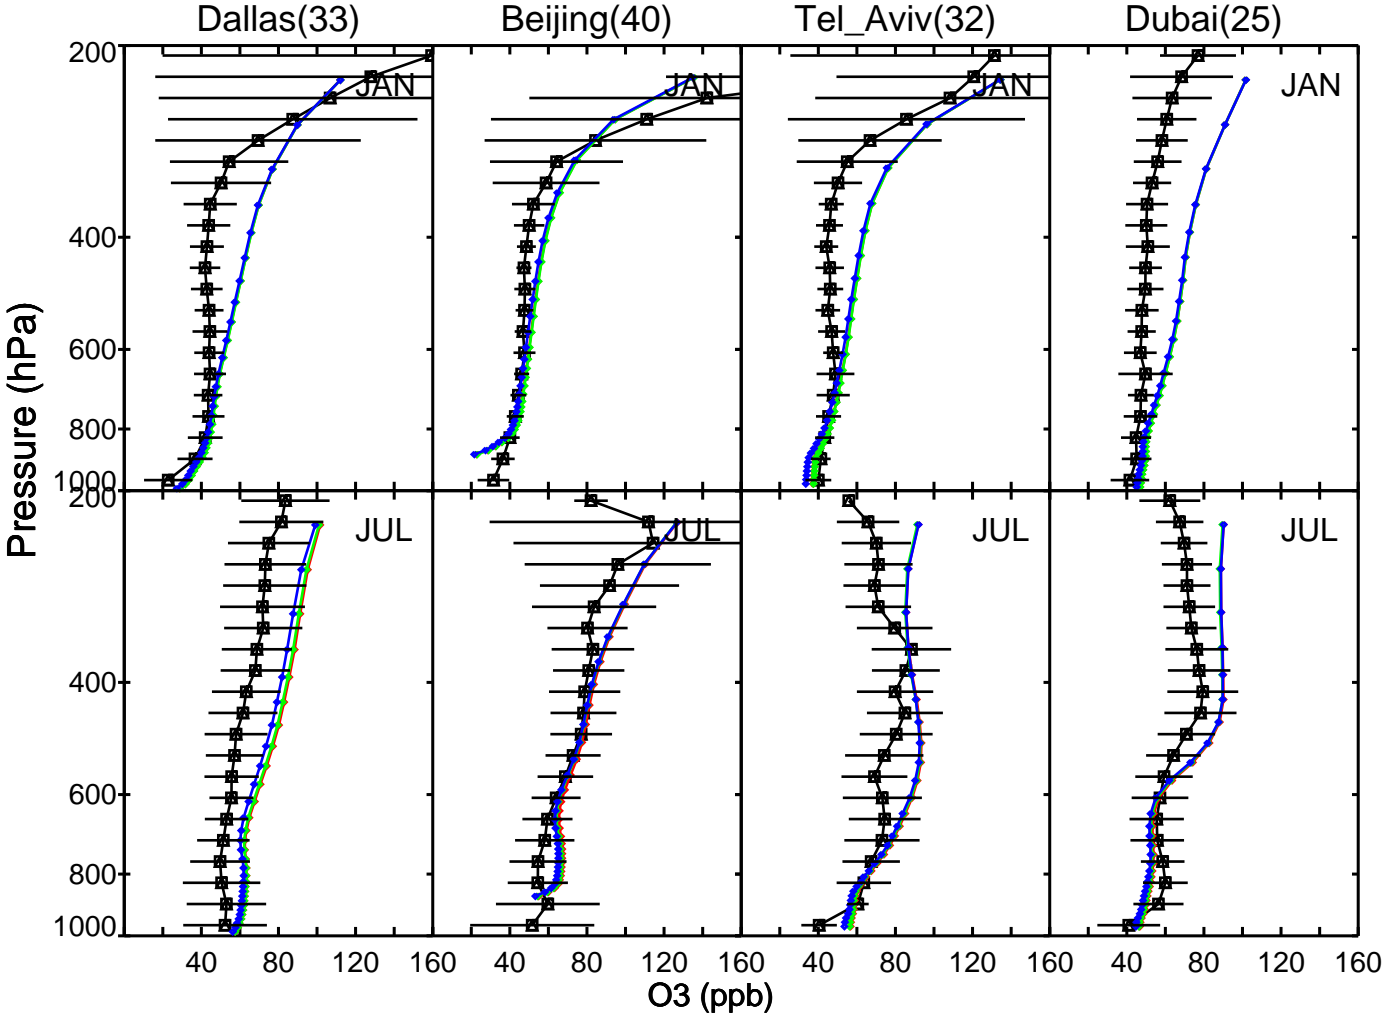

Red: v11-01f-geosp-Run0 (2013); Green: v11-01g-Run0 (2013); Blue: v11-01k-Run0 (2013)

Red: v11-01f-geosp-Run0 (2013); Green: v11-01g-Run0 (2013); Blue: v11-01k-Run0 (2013)