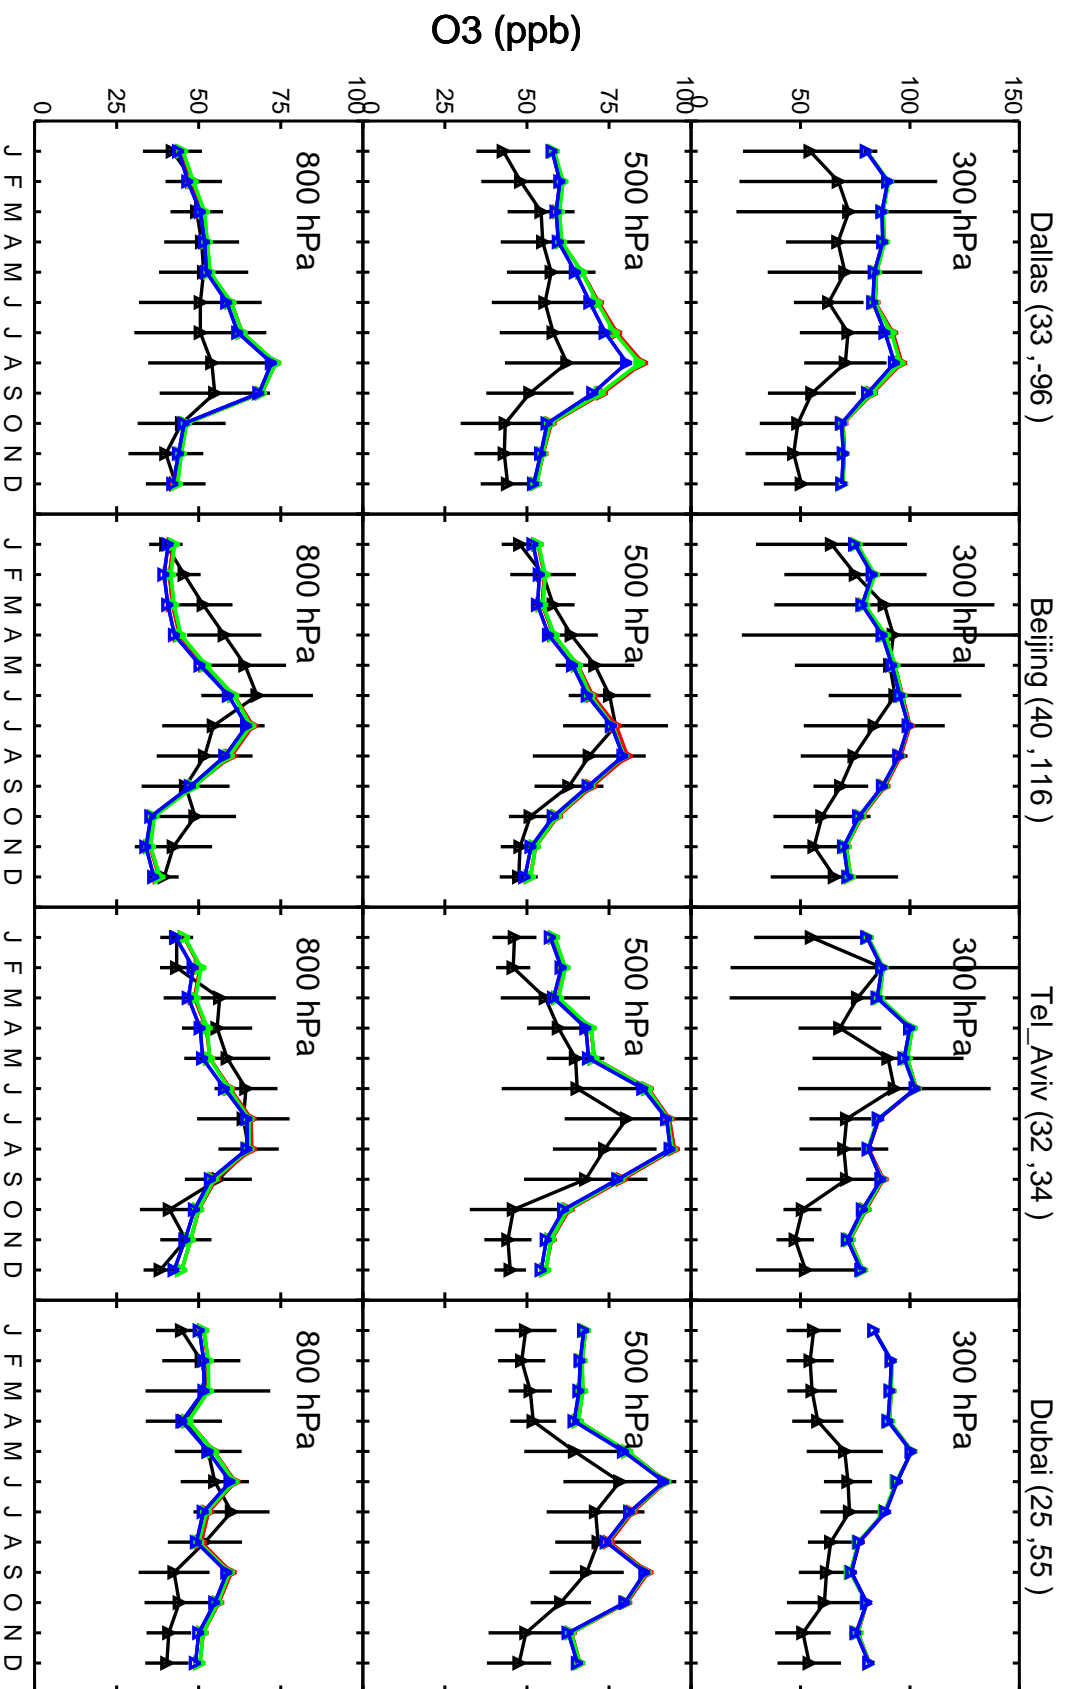

Red: v11-01f-geosfp-Run0 (2013); Green: v11-01g-Run0 (2013); Blue: v11-01k-Run0 (2013)

Red: v11-01f-geosfp-Run0 (2013); Green: v11-01g-Run0 (2013); Blue: v11-01k-Run0 (2013)