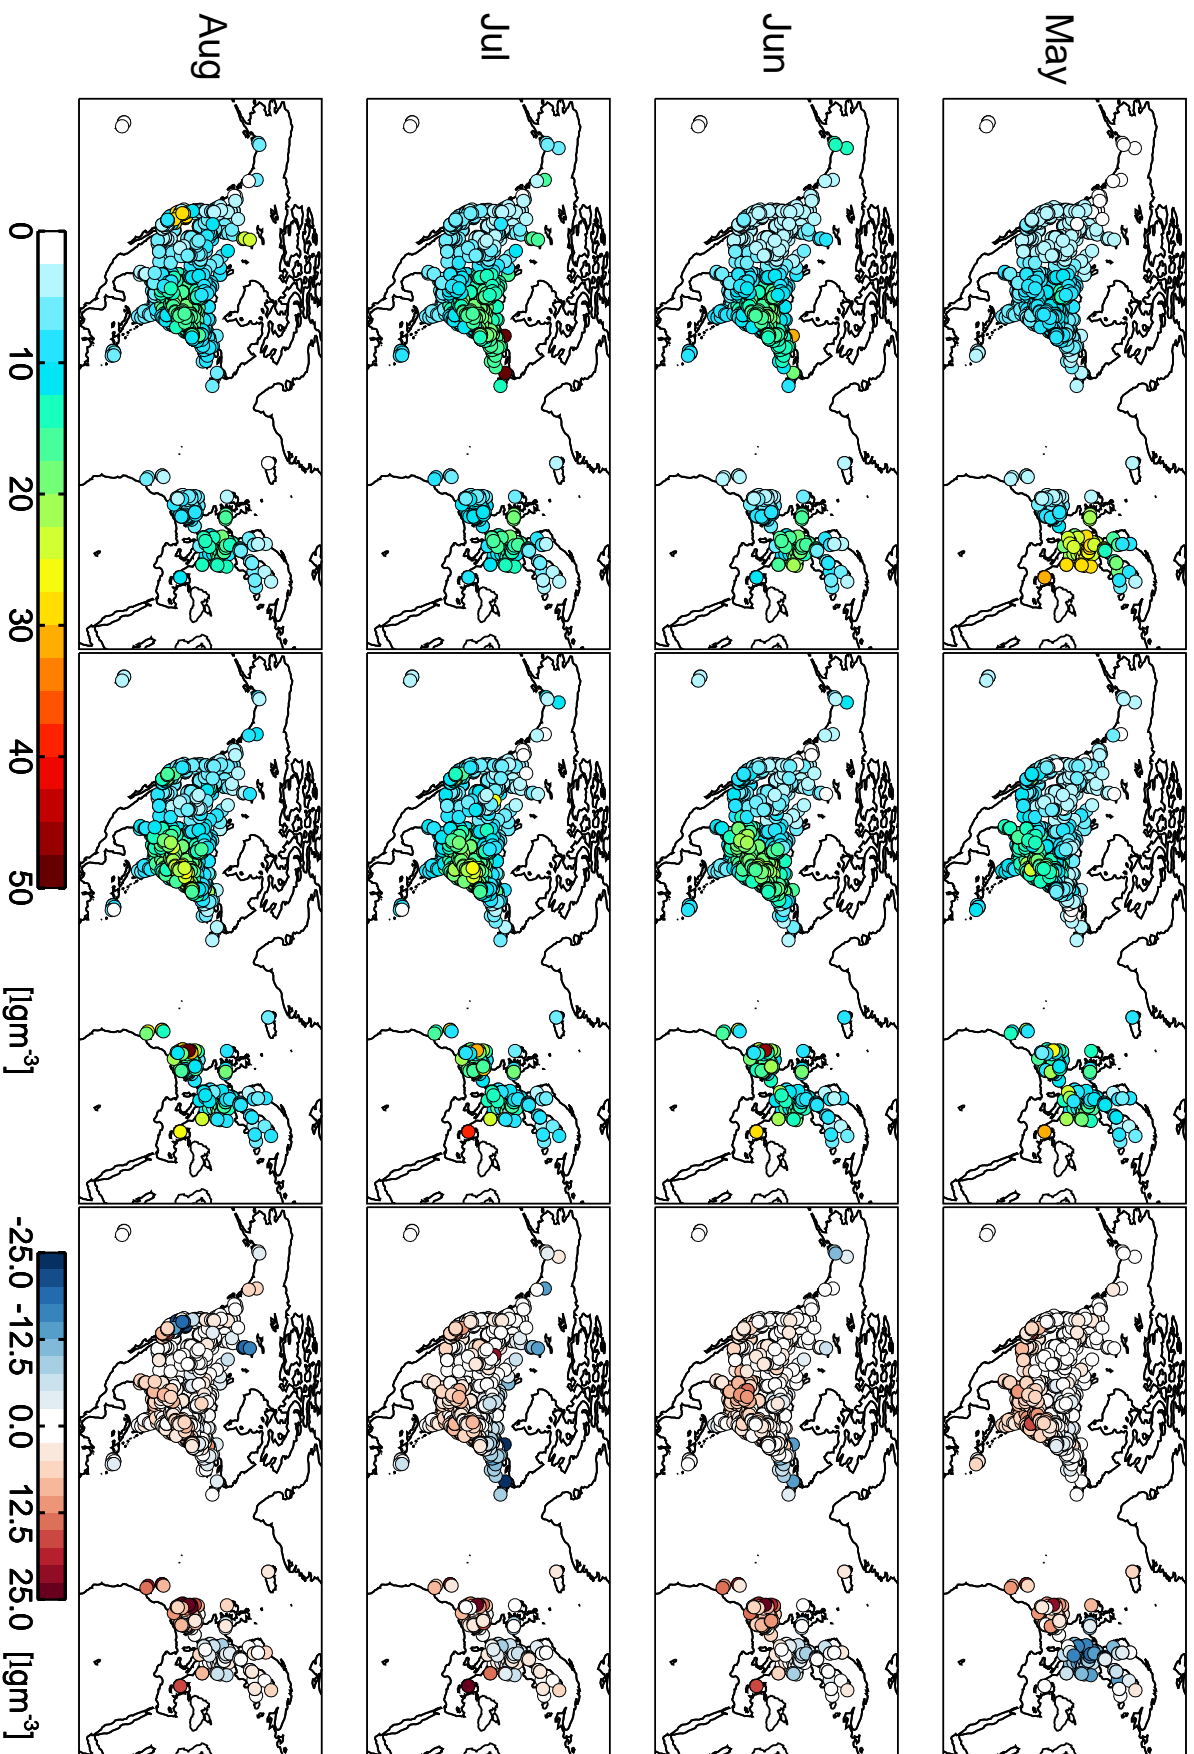

v11-01-public-Run0.2013

GEOS-Chem PM2.5 w/ complex SOA PM2.5 observations

Obs-Model

v11-01-public-Run0.2013

GEOS-Chem PM2.5 w/ complex SOA PM2.5 observations

Obs-Model

v11-01-public-Run0.2013

GEOS-Chem PM2.5 w/ complex SOA PM2.5 observations

Obs-Model

v11-02a-Run1.2013

GEOS-Chem PM2.5 w/ complex SOA

PM2.5 observations

Obs-Model