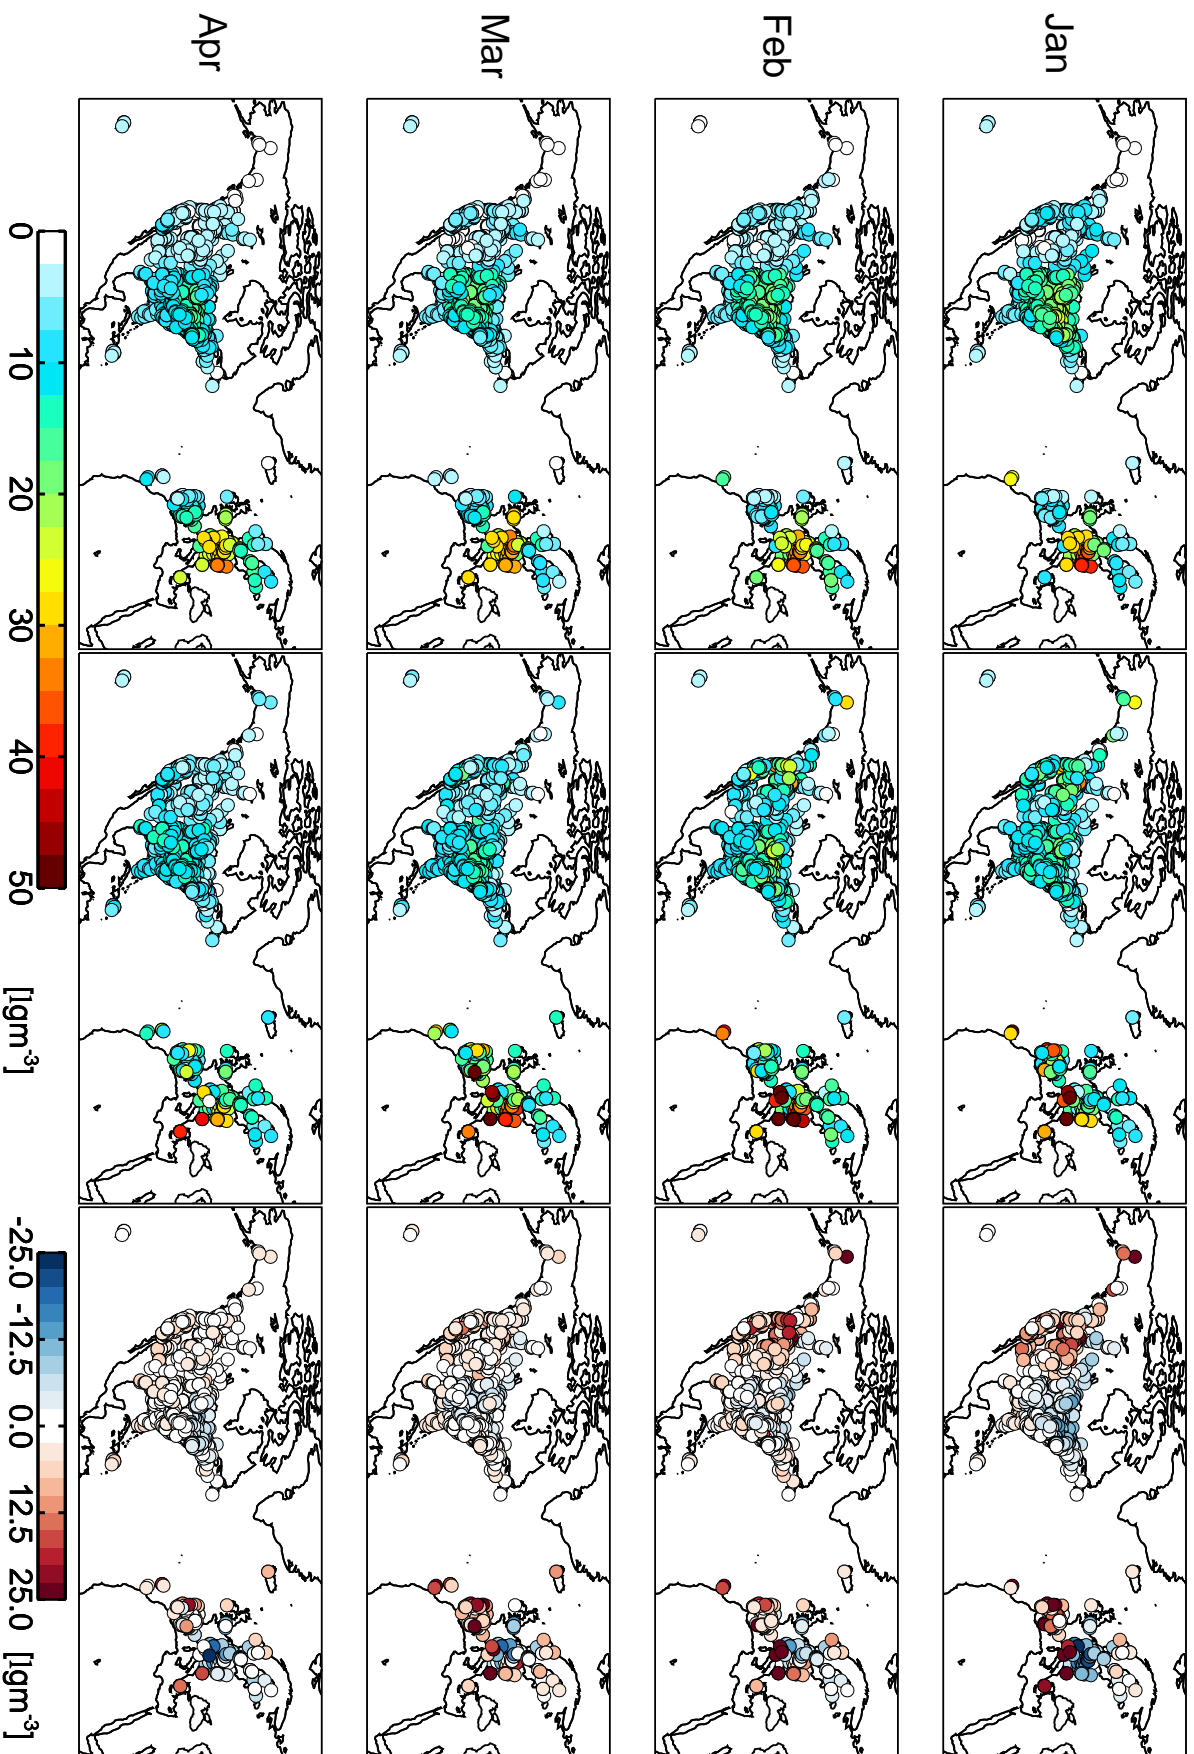

v11-01-public-Run0.2013

GEOS-Chem PM2.5 w/ complex SOA PM2.5 observations

Obs-Model

v11-01-public-Run0.2013

GEOS-Chem PM2.5 w/ complex SOA PM2.5 observations

Obs-Model

v11-01-public-Run0.2013

GEOS-Chem PM2.5 w/ complex SOA PM2.5 observations

Obs-Model

v11-02a-Run1.2013

GEOS-Chem PM2.5 w/ complex SOA

PM2.5 observations

Obs-Model