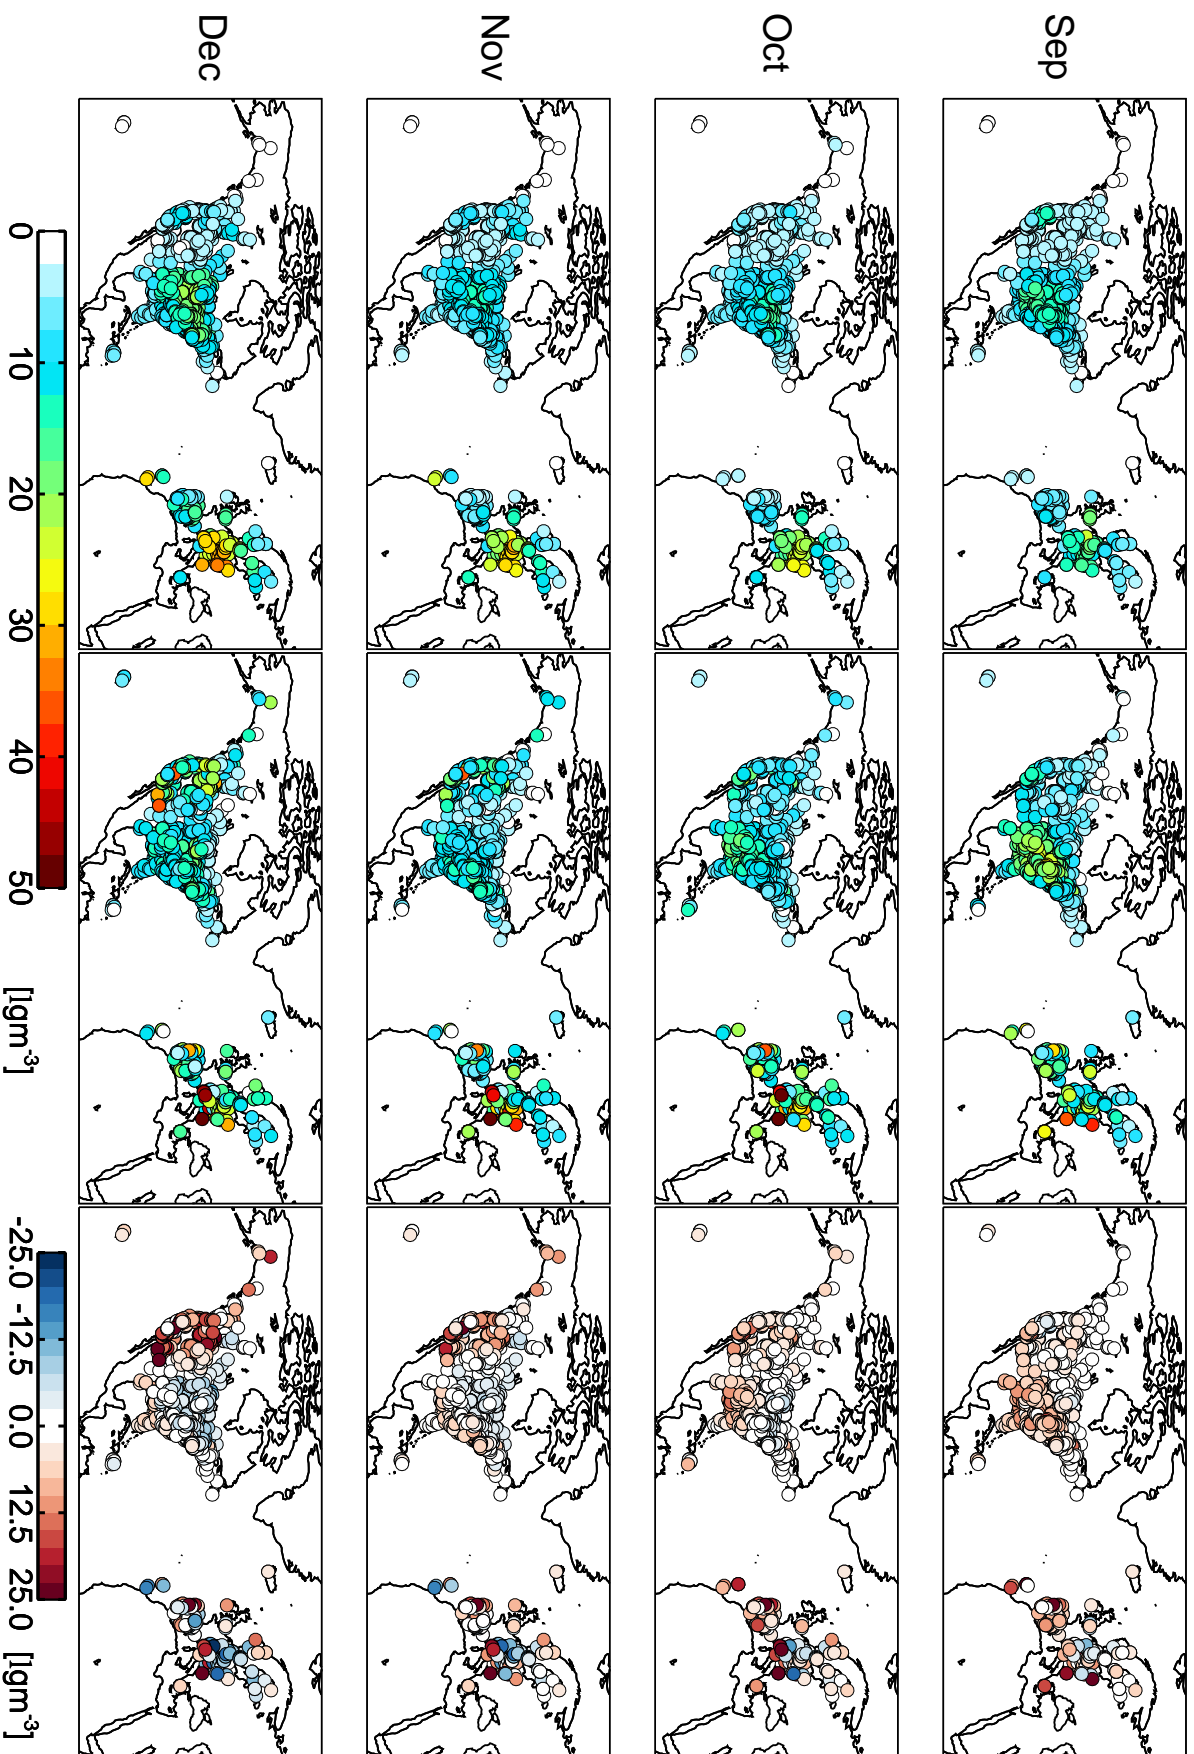

v11-01-public-Run0.2013

GEOS-Chem PM2.5 w/ complex SOA PM2.5 observations

Obs-Model

v11-01-public-Run0.2013

GEOS-Chem PM2.5 w/ complex SOA PM2.5 observations

Obs-Model

v11-01-public-Run0.2013

GEOS-Chem PM2.5 w/ complex SOA PM2.5 observations

Obs-Model

v11-02a-Run1.2013

GEOS-Chem PM2.5 w/ complex SOA

PM2.5 observations

Obs-Model