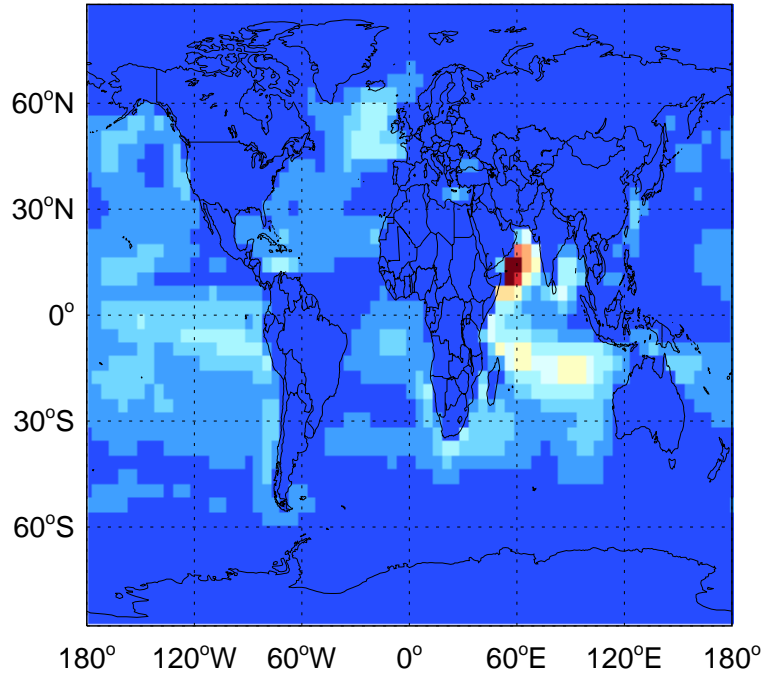

GEOS-Chem Emission Maps

v11-01-public-Run0

DMS biogenic emissions for Jul

0.00e+00 3.66e+06 7.31e+06 kg S

v11-02a

DMS biogenic emissions for Jul

0.00e+00 3.66e+06 7.31e+06 kg S

v11-02c