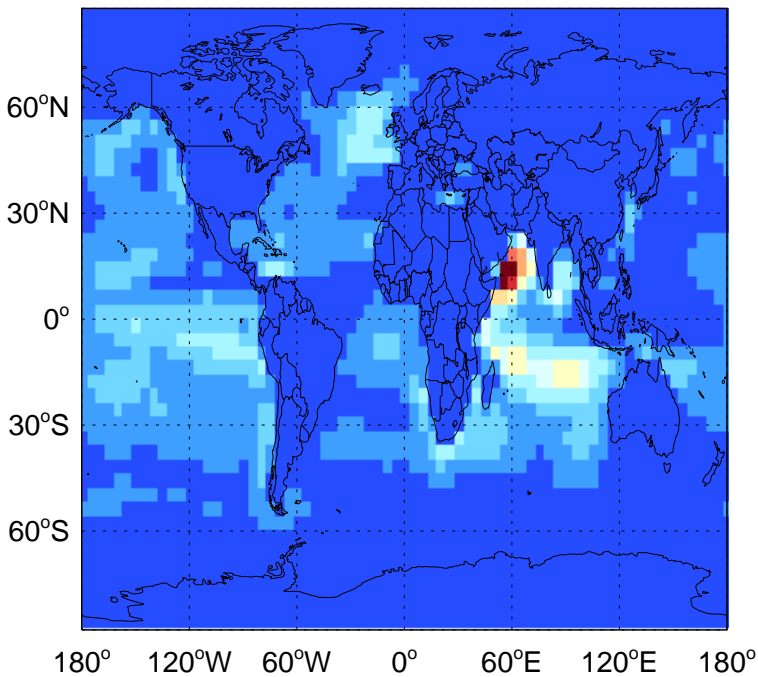

0.00e+00 3.66e+06 7.31e+06 kg S