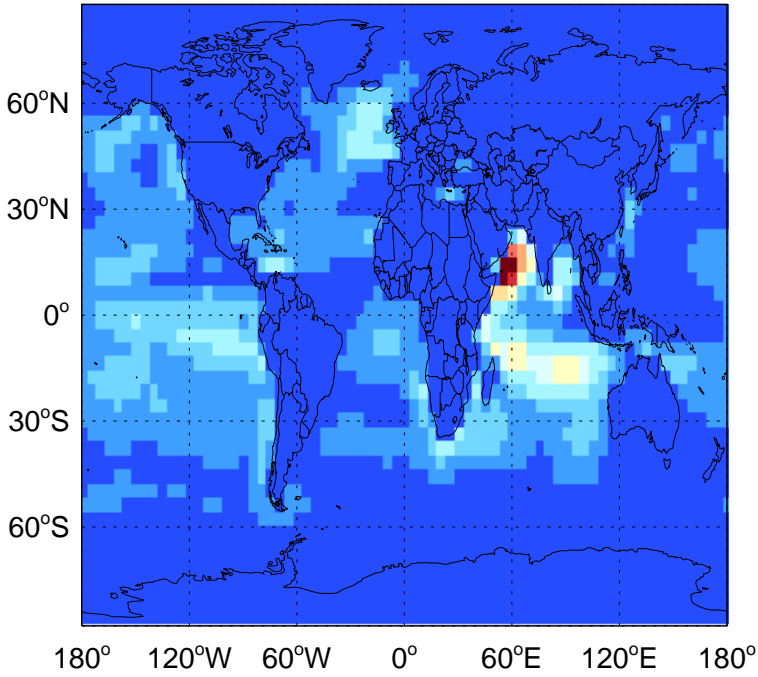

GEOS-Chem Emission Maps

v11-01-public-Run0

DMS biogenic emissions for Jul

0.00e+00 3.66e+06 7.31e+06 kg S

v11-02a

DMS biogenic emissions for Jul

0.00e+00 3.66e+06 7.31e+06 kg S

v11-02c