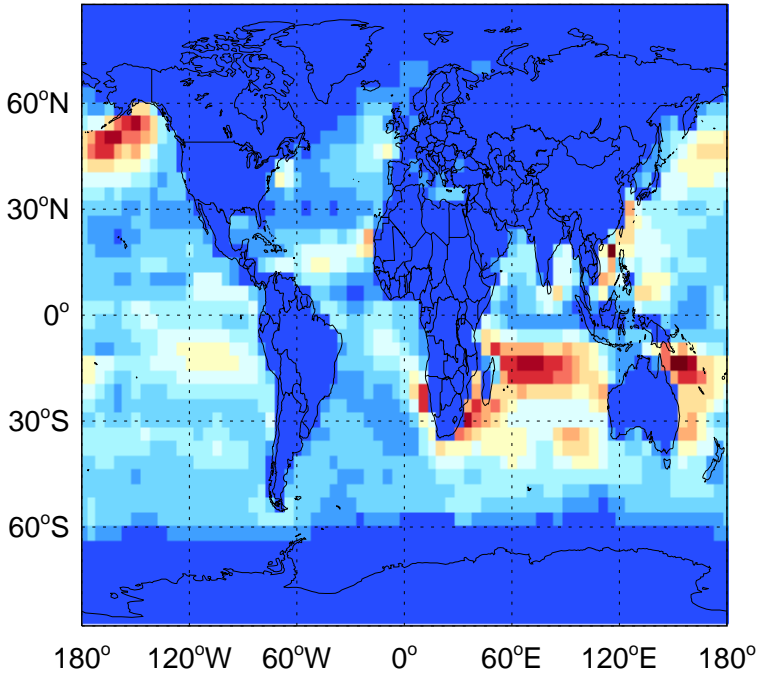

GEOS-Chem Emission Maps

v11-01-public-Run0

DMS biogenic emissions for Oct

0.00e+00 1.60e+06 3.19e+06 kg S

v11-02a

DMS biogenic emissions for Oct

0.00e+00 1.60e+06 3.19e+06 kg S

v11-02c