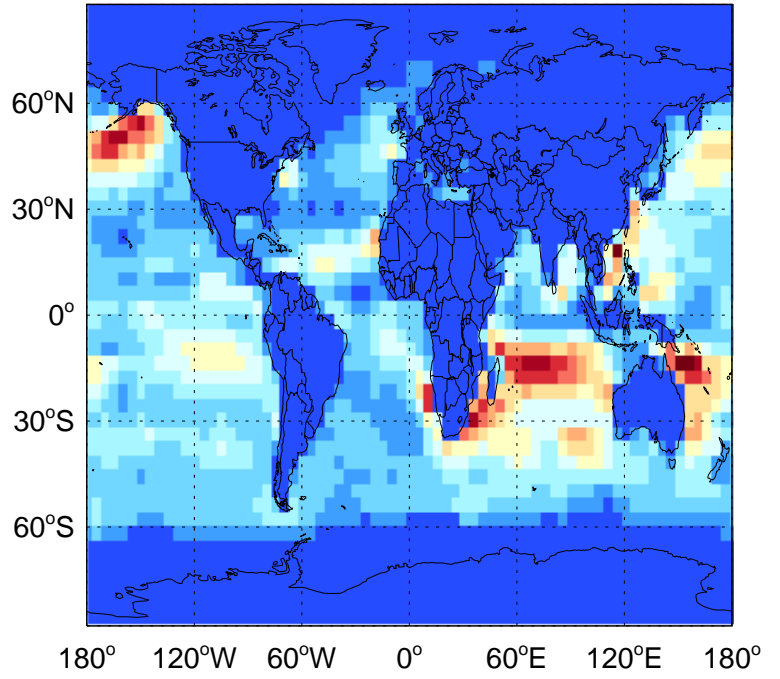

GEOS-Chem Emission Maps

v11-01-public-Run0

DMS biogenic emissions for Oct

0.00e+00 1.60e+06 3.19e+06 kg S

v11-02a

DMS biogenic emissions for Oct

0.00e+00 1.60e+06 3.19e+06 kg S

v11-02c