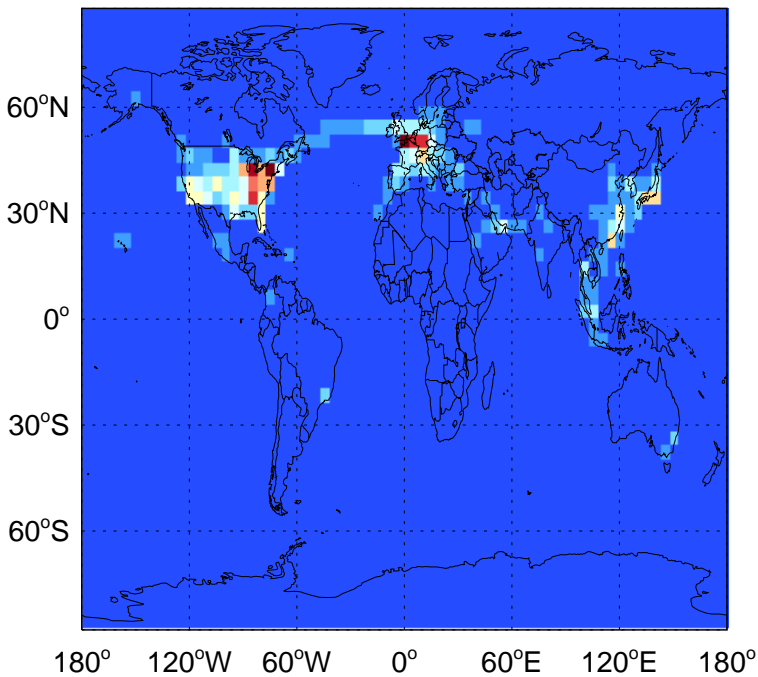

GEOS-Chem Emission Maps

v11-01-public-Run0

SO2 column anthro emissions for Jul

0.00e+00 4.13e+09 8.27e+09kg S

v11-02a

SO2 column anthro emissions for Jul

0.00e+00 5.74e+07 1.15e+08kg S

v11-02c

SO2 column anthro emissions for Jul

0.00e+00 5.74e+07 1.15e+08kg S

GEOS-Chem Emission Maps

v11-01-public-Run0

SO2 column aircraft emissions for Jul

0.00e+00 7.30e+04 1.46e+05kg S

v11-02a

SO2 column aircraft emissions for Jul

0.00e+00 7.30e+04 1.46e+05kg S

v11-02c

SO2 column aircraft emissions for Jul

0.00e+00 7.30e+04 1.46e+05kg S

GEOS-Chem Emission Maps

v11-01-public-Run0

SO2 biofuel emissions for Jul

v11-02a

0.00e+00 1.22e+07 2.44e+07 kg S

GEOS-Chem Emission Maps

v11-01-public-Run0

SO2 ship emissions for Jul

0.00e+00 2.84e+06 5.68e+06 kg S

v11-02a

SO2 ship emissions for Jul

0.00e+00 2.84e+06 5.68e+06 kg S