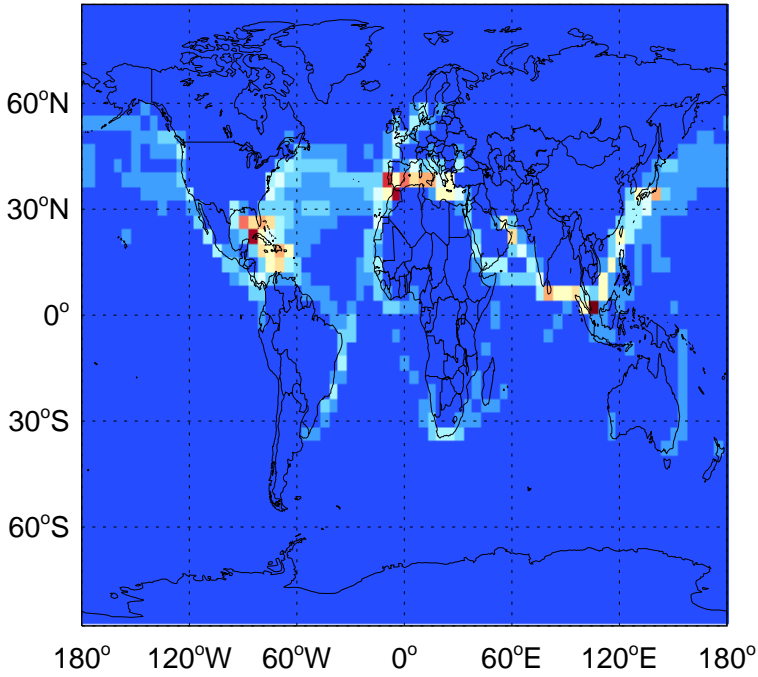

v11-01-public-Run0

SO2 column erup volc emissions for Jul

0.00e+00 1.22e+07 2.44e+07 kg S

v11-02a

SO2 column erup volc emissions for Jul

0.00e+00 1.22e+07 2.44e+07 kg S

v11-02c

SO2 column erup volc emissions for Jul

0.00e+00 1.22e+07 2.44e+07 kg S

GEOS-Chem Emission Maps

v11-01-public-Run0

SO2 ship emissions for Jul

0.00e+00 2.84e+06 5.68e+06 kg S

v11-02a

SO2 ship emissions for Jul

0.00e+00 2.84e+06 5.68e+06 kg S