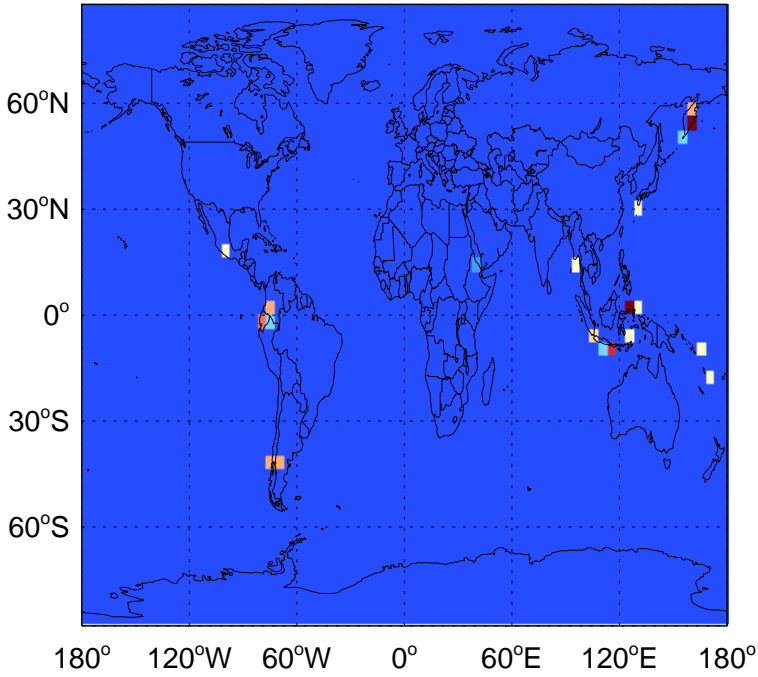

GEOS-Chem Emission Maps

v11-01-public-Run0

SO2 column erup volc emissions for Jul

0.00e+00 1.22e+07 2.44e+07 kg S

v11-02a

SO2 column erup volc emissions for Jul