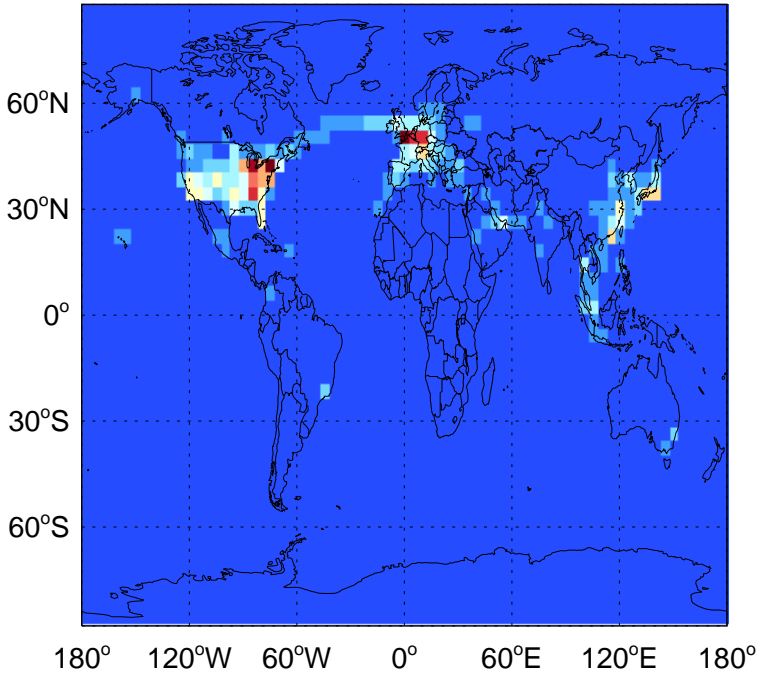

GEOS-Chem Emission Maps

v11-01-public-Run0

SO2 column anthro emissions for Jul

0.00e+00 4.13e+09 8.27e+09kg S

v11-02a

SO2 column anthro emissions for Jul

0.00e+00 5.74e+07 1.15e+08kg S

v11-02c

SO2 column anthro emissions for Jul

0.00e+00 5.74e+07 1.15e+08kg S

GEOS-Chem Emission Maps

v11-01-public-Run0

SO2 column aircraft emissions for Jul

0.00e+00 7.30e+04 1.46e+05kg S

v11-02a

SO2 column aircraft emissions for Jul

0.00e+00 7.30e+04 1.46e+05kg S

v11-02c

SO2 column aircraft emissions for Jul

0.00e+00 7.30e+04 1.46e+05kg S

GEOS-Chem Emission Maps

v11-01-public-Run0

SO2 biofuel emissions for Jul

v11-02a

0.00e+00 1.22e+07 2.44e+07 kg S

GEOS-Chem Emission Maps

v11-01-public-Run0

SO2 ship emissions for Jul

0.00e+00 2.84e+06 5.68e+06 kg S

v11-02a

SO2 ship emissions for Jul

0.00e+00 2.84e+06 5.68e+06 kg S