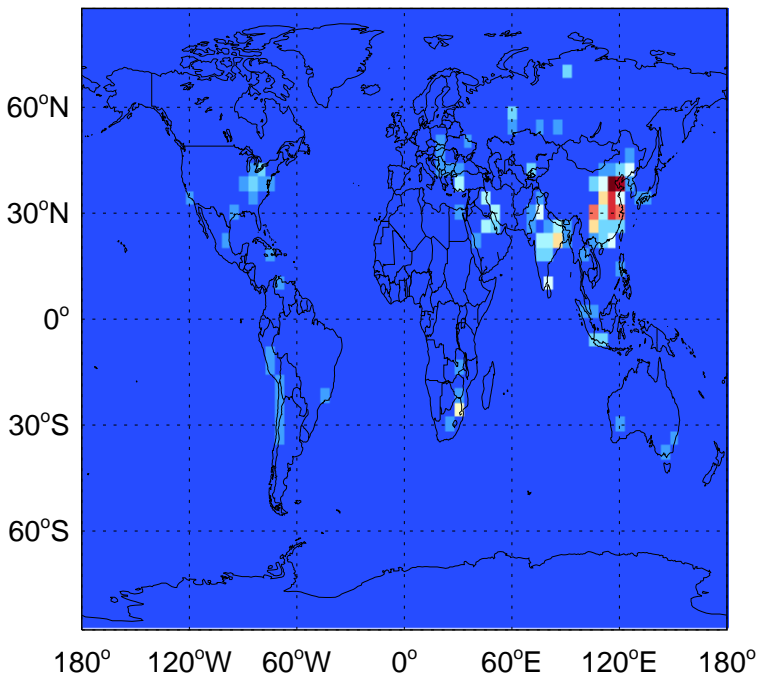

GEOS-Chem Emission Maps

v11-01-public-Run0

SO2 column anthro emissions for Jul

0.00e+00 4.13e+09 8.27e+09kg S

v11-02a

SO2 column anthro emissions for Jul

0.00e+00 5.74e+07 1.15e+08kg S

v11-02c

SO2 column anthro emissions for Jul

0.00e+00 5.74e+07 1.15e+08kg S

GEOS-Chem Emission Maps

v11-01-public-Run0

SO2 column aircraft emissions for Jul

0.00e+00 7.30e+04 1.46e+05kg S

v11-02a

SO2 column aircraft emissions for Jul

0.00e+00 1.22e+07 2.44e+07 kg S

GEOS-Chem Emission Maps

v11-01-public-Run0

SO2 ship emissions for Jul

0.00e+00 2.84e+06 5.68e+06 kg S

v11-02a

SO2 ship emissions for Jul

0.00e+00 2.84e+06 5.68e+06 kg S