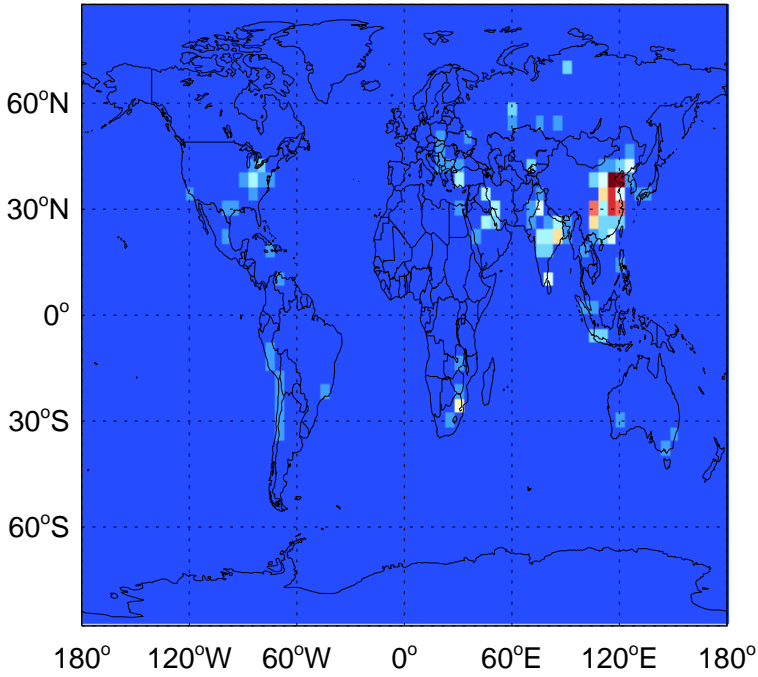

GEOS-Chem Emission Maps

v11-01-public-Run0

SO2 column anthro emissions for Jul

0.00e+00 4.13e+09 8.27e+09kg S

v11-02a

SO2 column anthro emissions for Jul

0.00e+00 5.74e+07 1.15e+08kg S

v11-02c

SO2 column anthro emissions for Jul

0.00e+00 5.74e+07 1.15e+08kg S

GEOS-Chem Emission Maps

v11-01-public-Run0

SO2 column aircraft emissions for Jul

0.00e+00 7.30e+04 1.46e+05kg S

v11-02a

SO2 column aircraft emissions for Jul

0.00e+00 7.30e+04 1.46e+05kg S

v11-02c

SO2 column aircraft emissions for Jul

0.00e+00 7.30e+04 1.46e+05kg S

GEOS-Chem Emission Maps

v11-01-public-Run0

SO2 biofuel emissions for Jul

v11-02a

0.00e+00 1.22e+07 2.44e+07 kg S

GEOS-Chem Emission Maps

v11-01-public-Run0

SO2 ship emissions for Jul

0.00e+00 2.84e+06 5.68e+06 kg S

v11-02a

SO2 ship emissions for Jul

0.00e+00 2.84e+06 5.68e+06 kg S