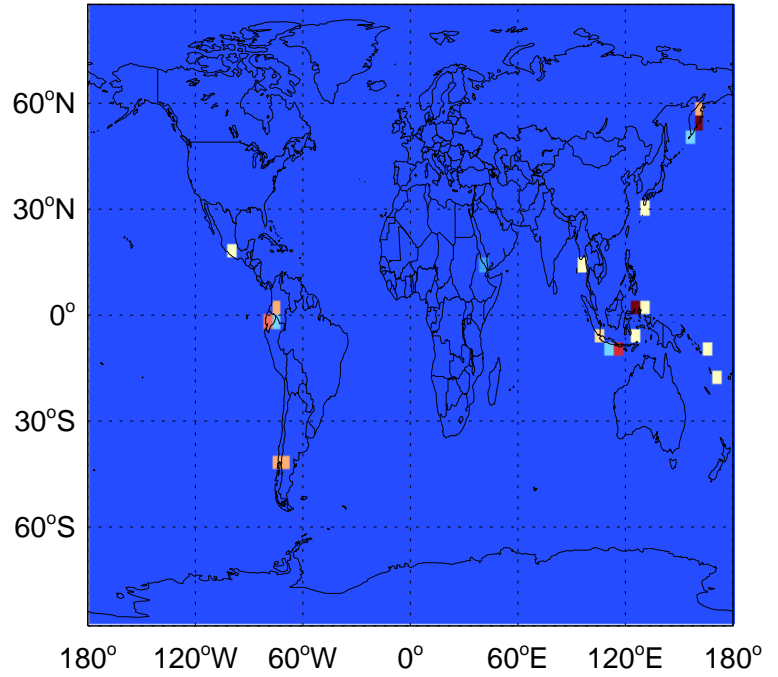

0.00e+00 3.70e+07 7.40e+07kg S

v11-02a

SO2 column nonerup volc emissions for Jul

0.00e+00 3.70e+07 7.40e+07kg S

v11-02c

SO2 column nonerup volc emissions for Jul

0.00e+00 3.70e+07 7.40e+07kg S

GEOS-Chem Emission Maps

v11-01-public-Run0

SO2 column erup volc emissions for Jul

0.00e+00 1.22e+07 2.44e+07 kg S

v11-02a

SO2 column erup volc emissions for Jul

0.00e+00 1.22e+07 2.44e+07 kg S

v11-02c

SO2 column erup volc emissions for Jul

0.00e+00 1.22e+07 2.44e+07 kg S

GEOS-Chem Emission Maps

v11-01-public-Run0

SO2 ship emissions for Jul

0.00e+00 2.84e+06 5.68e+06 kg S

v11-02a

SO2 ship emissions for Jul

0.00e+00 2.84e+06 5.68e+06 kg S