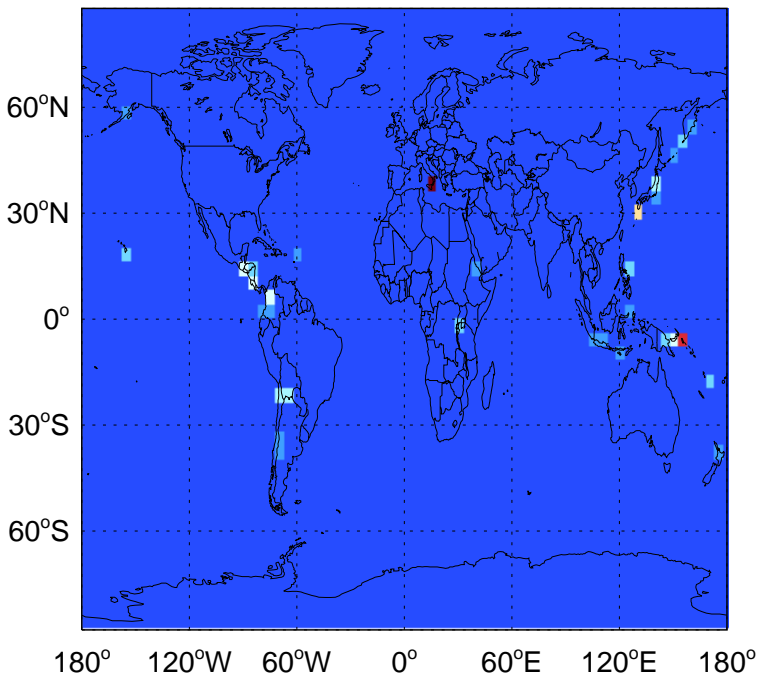

0.00e+00 3.70e+07 7.40e+07kg S

v11-02a

SO2 column nonerup volc emissions for Jul

0.00e+00 3.70e+07 7.40e+07kg S

v11-02c

SO2 column nonerup volc emissions for Jul

0.00e+00 3.70e+07 7.40e+07kg S

GEOS-Chem Emission Maps