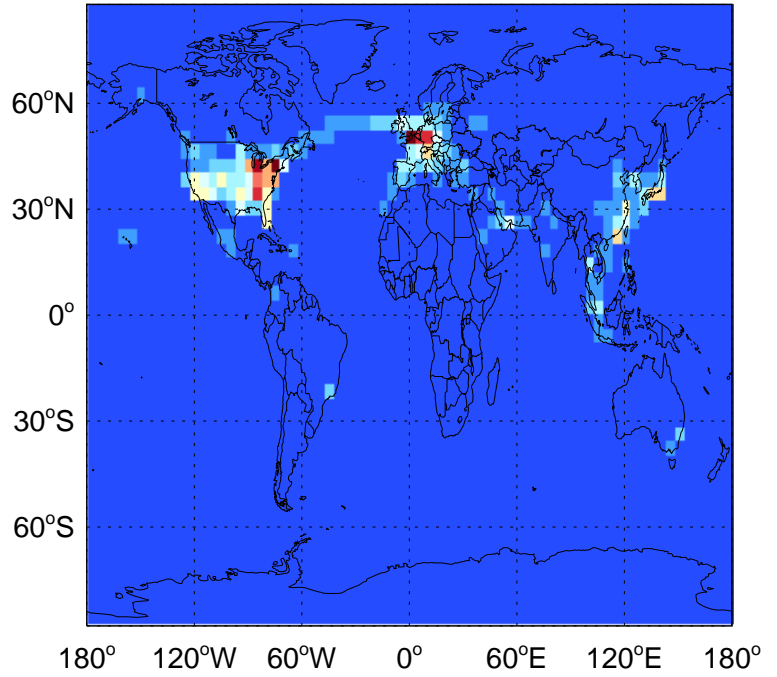

GEOS-Chem Emission Maps

v11-01-public-Run0

SO2 column anthro emissions for Jul

0.00e+00 4.13e+09 8.27e+09kg S

v11-02a

SO2 column anthro emissions for Jul

0.00e+00 5.74e+07 1.15e+08kg S

v11-02c

SO2 column anthro emissions for Jul

0.00e+00 5.74e+07 1.15e+08kg S

GEOS-Chem Emission Maps

v11-01-public-Run0

SO2 column aircraft emissions for Jul

0.00e+00 7.30e+04 1.46e+05kg S

v11-02a

SO2 column aircraft emissions for Jul

0.00e+00 7.30e+04 1.46e+05kg S

v11-02c

SO2 column aircraft emissions for Jul

0.00e+00 7.30e+04 1.46e+05kg S

GEOS-Chem Emission Maps

v11-01-public-Run0

SO2 biofuel emissions for Jul

v11-02a

0.00e+00 1.22e+07 2.44e+07 kg S

GEOS-Chem Emission Maps

v11-01-public-Run0

SO2 ship emissions for Jul

0.00e+00 2.84e+06 5.68e+06 kg S

v11-02a

SO2 ship emissions for Jul

0.00e+00 2.84e+06 5.68e+06 kg S