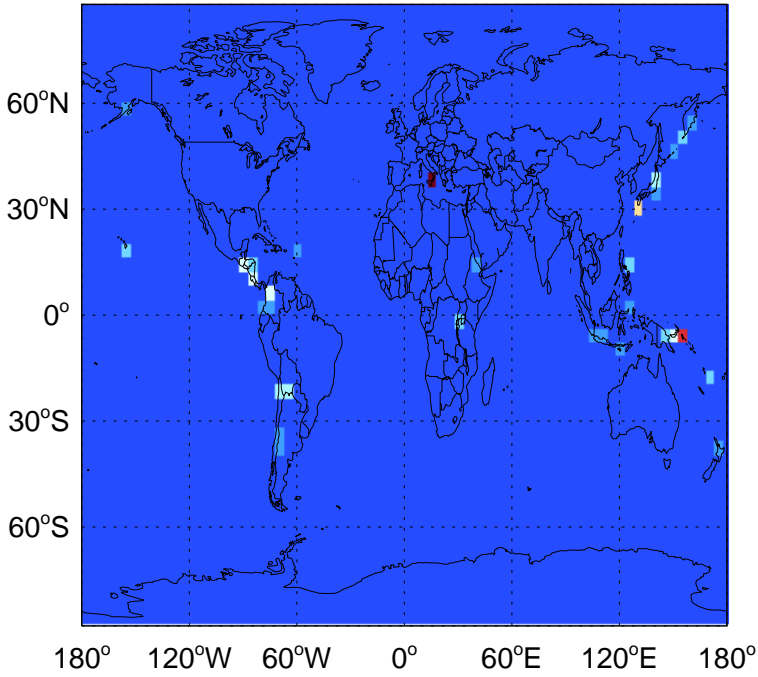

SO2 biomass emissions for Jul

0.00e+00 4.47e+06 8.94e+06 kg S

v11-02c

SO2 biomass emissions for Jul

0.00e+00 4.47e+06 8.94e+06 kg S

GEOS-Chem Emission Maps

v11-01-public-Run0

SO2 column nonerup volc emissions for Jul