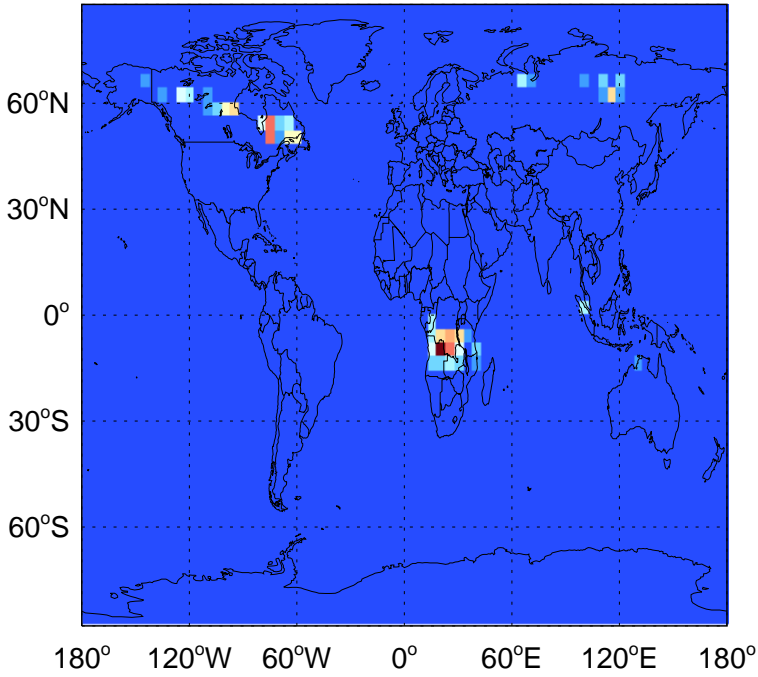

SO2 biofuel emissions for Jul

v11-02c

SO2 biofuel emissions for Jul

GEOS-Chem Emission Maps

v11-01-public-Run0

SO2 biomass emissions for Jul

0.00e+00 4.47e+06 8.94e+06 kg S

v11-02a