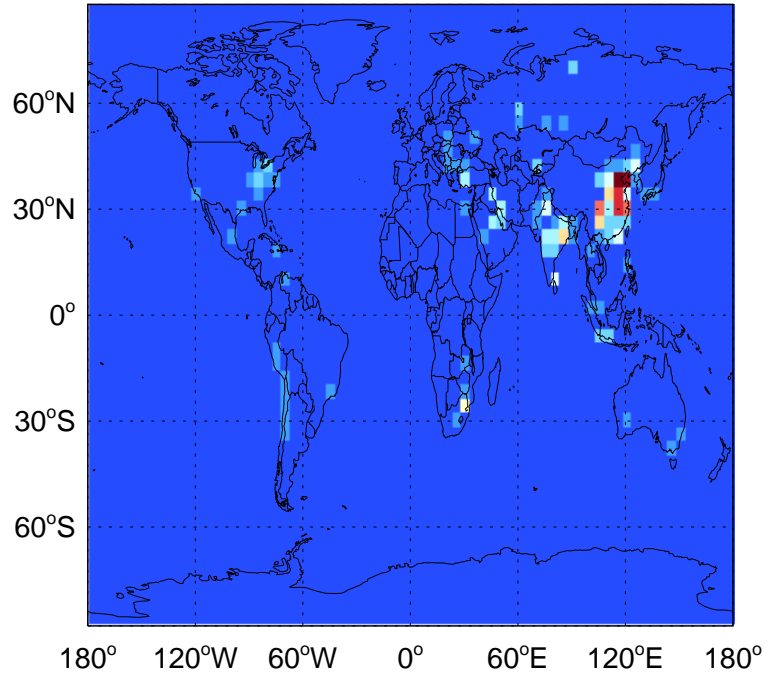

GEOS-Chem Emission Maps

v11-01-public-Run0

SO2 column anthro emissions for Jul

0.00e+00 4.13e+09 8.27e+09kg S

v11-02a

SO2 column anthro emissions for Jul

0.00e+00 5.74e+07 1.15e+08kg S

v11-02c

SO2 column anthro emissions for Jul

0.00e+00 5.74e+07 1.15e+08kg S

GEOS-Chem Emission Maps

v11-01-public-Run0

SO2 column aircraft emissions for Jul

0.00e+00 7.30e+04 1.46e+05kg S

v11-02a

SO2 column aircraft emissions for Jul

0.00e+00 7.30e+04 1.46e+05kg S

v11-02c

SO2 column aircraft emissions for Jul

0.00e+00 7.30e+04 1.46e+05kg S

GEOS-Chem Emission Maps

v11-01-public-Run0

SO2 biofuel emissions for Jul

v11-02a

0.00e+00 1.22e+07 2.44e+07 kg S

GEOS-Chem Emission Maps

v11-01-public-Run0

SO2 ship emissions for Jul

0.00e+00 2.84e+06 5.68e+06 kg S

v11-02a

SO2 ship emissions for Jul

0.00e+00 2.84e+06 5.68e+06 kg S