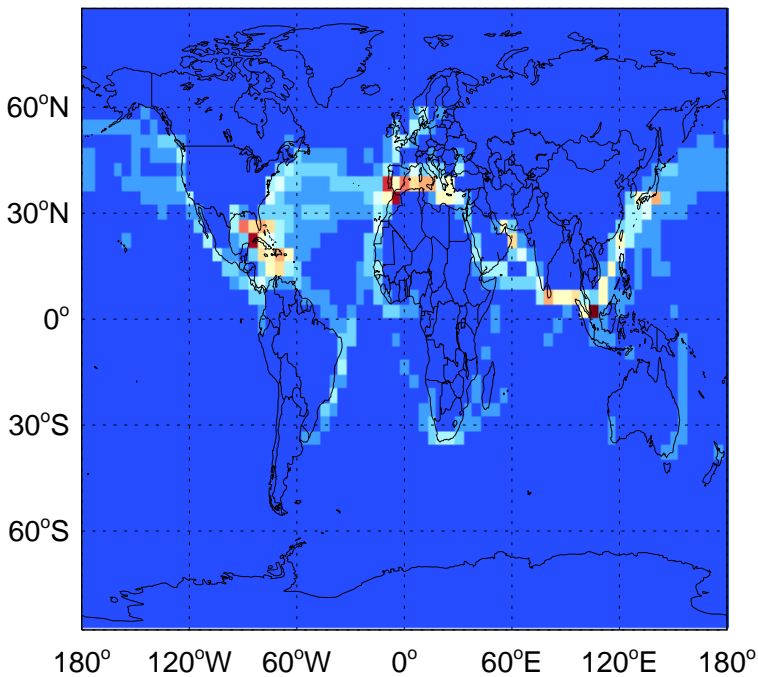

0.00e+00 2.84e+06 5.68e+06 kg S