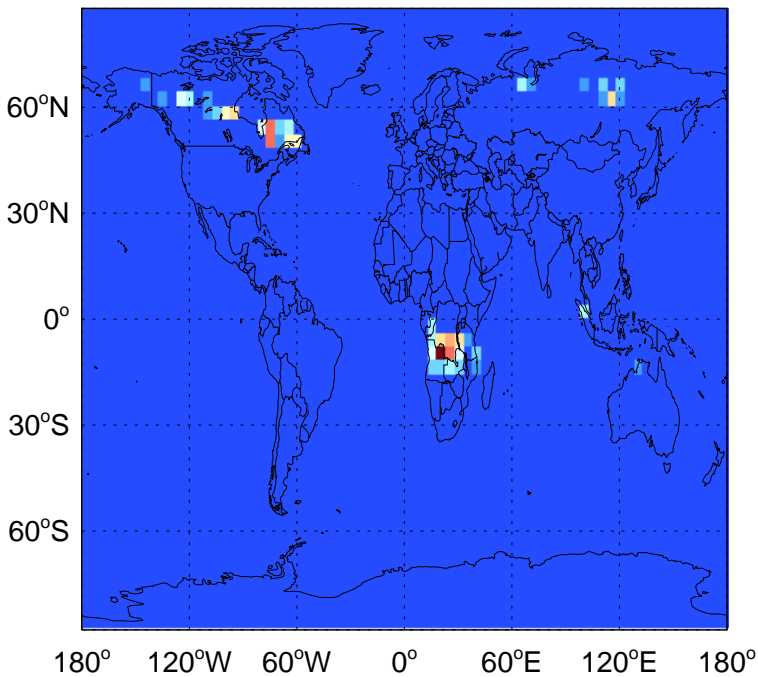

0.00e+00 4.47e+06 8.94e+06 kg S