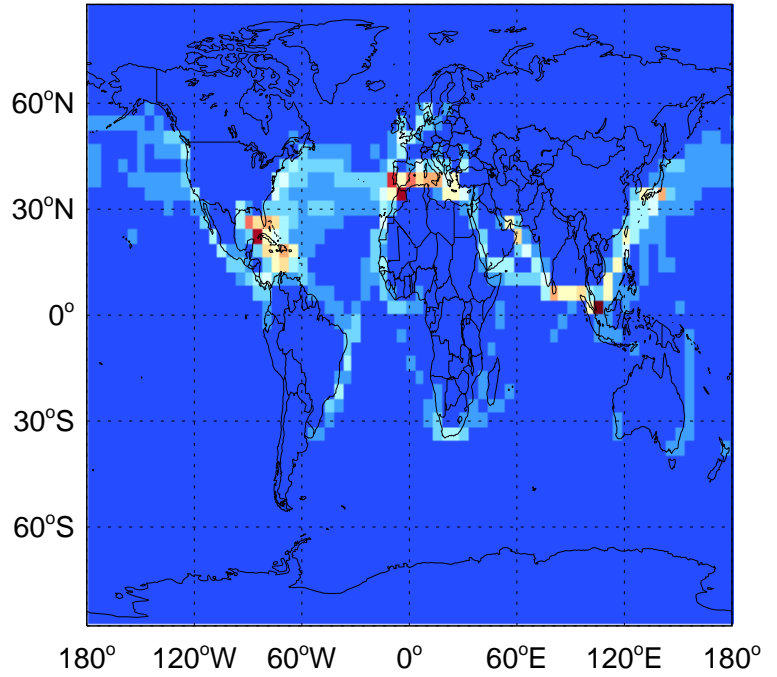

0.00e+00 1.22e+07 2.44e+07 kg S

GEOS-Chem Emission Maps

v11-01-public-Run0

SO2 ship emissions for Jul

0.00e+00 2.84e+06 5.68e+06 kg S

v11-02a

SO2 ship emissions for Jul

0.00e+00 2.84e+06 5.68e+06 kg S