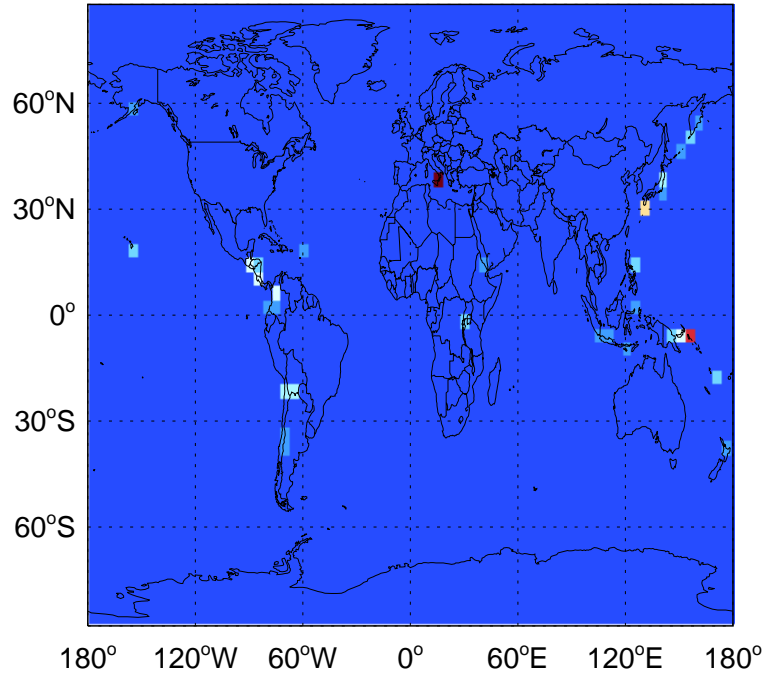

SO2 biomass emissions for Jul

0.00e+00 4.47e+06 8.94e+06 kg S

v11-02c

SO2 biomass emissions for Jul

0.00e+00 4.47e+06 8.94e+06 kg S

GEOS-Chem Emission Maps

v11-01-public-Run0

SO2 column nonerup volc emissions for Jul

0.00e+00 3.70e+07 7.40e+07kg S

v11-02a

SO2 column nonerup volc emissions for Jul

0.00e+00 3.70e+07 7.40e+07kg S

v11-02c

SO2 column nonerup volc emissions for Jul

0.00e+00 3.70e+07 7.40e+07kg S

GEOS-Chem Emission Maps