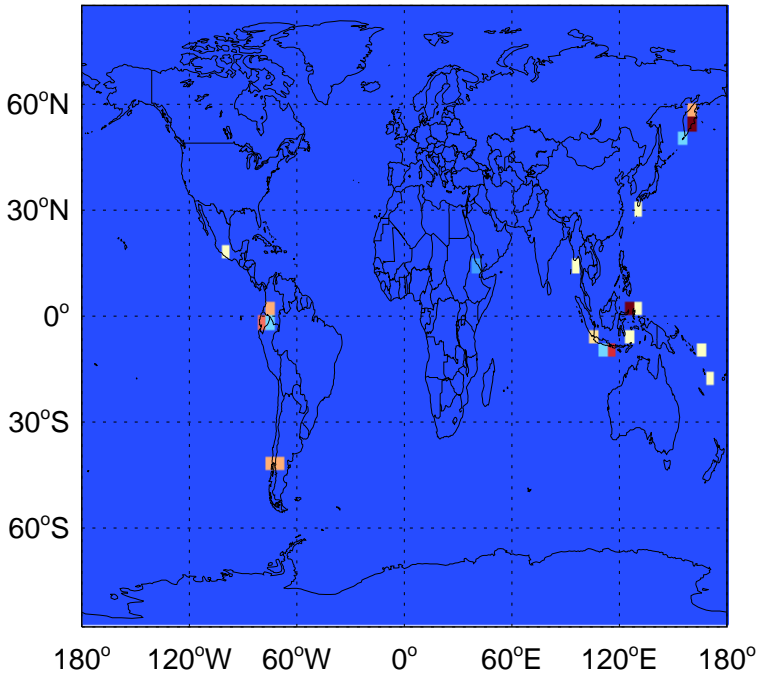

0.00e+00 3.70e+07 7.40e+07kg S

v11-02a

SO2 column nonerup volc emissions for Jul

0.00e+00 3.70e+07 7.40e+07kg S

v11-02c

SO2 column nonerup volc emissions for Jul

0.00e+00 3.70e+07 7.40e+07kg S

GEOS-Chem Emission Maps

v11-01-public-Run0

SO2 column erup volc emissions for Jul

0.00e+00 1.22e+07 2.44e+07 kg S

v11-02a

SO2 column erup volc emissions for Jul

0.00e+00 1.22e+07 2.44e+07 kg S

v11-02c

SO2 column erup volc emissions for Jul

0.00e+00 1.22e+07 2.44e+07 kg S

GEOS-Chem Emission Maps

v11-01-public-Run0

SO2 ship emissions for Jul

0.00e+00 2.84e+06 5.68e+06 kg S

v11-02a

SO2 ship emissions for Jul

0.00e+00 2.84e+06 5.68e+06 kg S