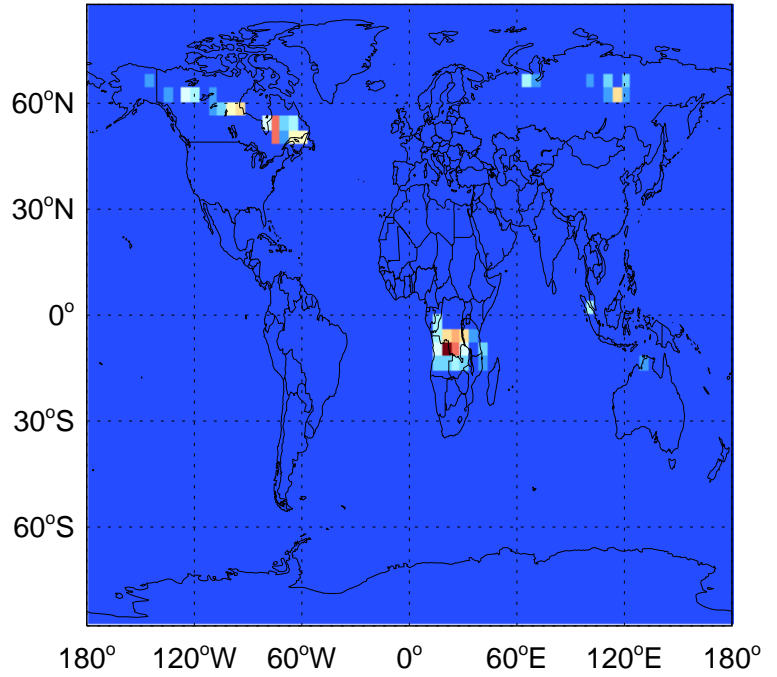

0.00e+00 4.47e+06 8.94e+06 kg S

v11-02c

SO2 biomass emissions for Jul