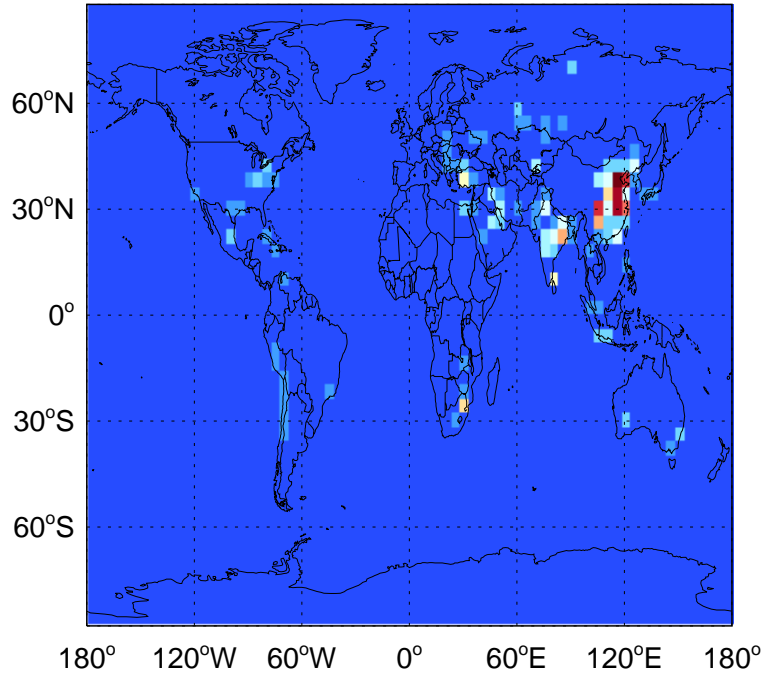

# GEOS-Chem Emission Maps

v11-01-public-Run0

SO2 column anthro emissions for Oct

0.00e+00 3.74e+09 7.48e+09kg S

v11-02a

SO2 column anthro emissions for Oct

0.00e+00 5.20e+07 1.04e+08kg S

v11-02c

SO2 column anthro emissions for Oct

0.00e+00 5.20e+07 1.04e+08kg S

# GEOS-Chem Emission Maps

v11-01-public-Run0

SO2 column aircraft emissions for Oct

0.00e+00 6.91e+04 1.38e+05kg S

v11-02a

SO2 column aircraft emissions for Oct

0.00e+00 6.91e+04 1.38e+05kg S

v11-02c