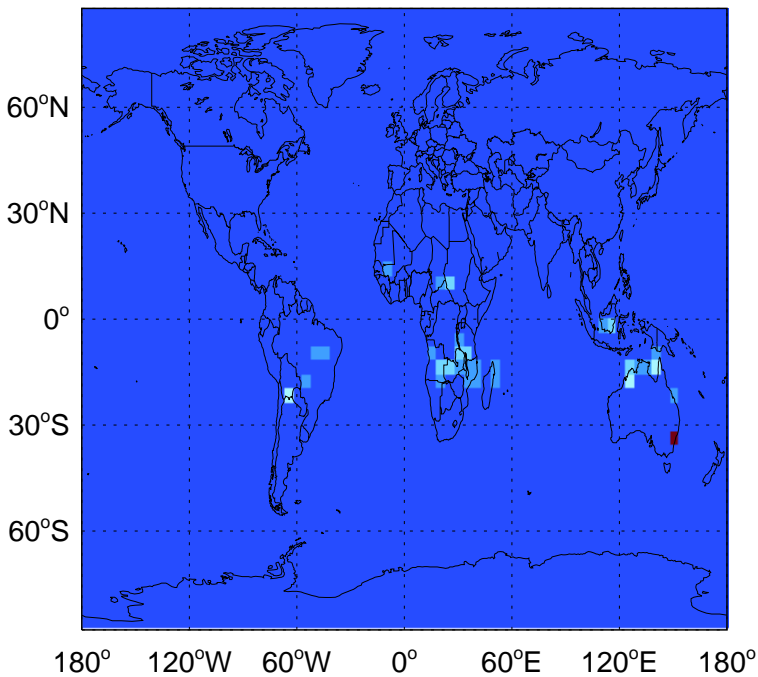

0.00e+00 1.91e+06 3.82e+06kg S