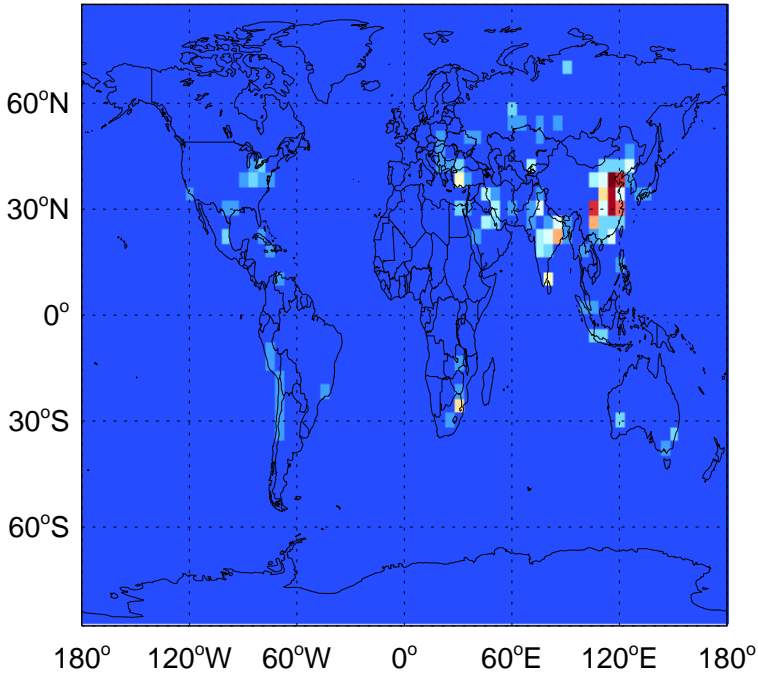

# GEOS-Chem Emission Maps

v11-01-public-Run0

SO2 column anthro emissions for Oct

0.00e+00 3.74e+09 7.48e+09kg S

v11-02a

SO2 column anthro emissions for Oct

0.00e+00 5.20e+07 1.04e+08kg S

v11-02c

# GEOS-Chem Emission Maps

v11-01-public-Run0

SO2 column aircraft emissions for Oct

0.00e+00 6.91e+04 1.38e+05kg S

v11-02a

SO2 column aircraft emissions for Oct

0.00e+00 6.91e+04 1.38e+05kg S

v11-02c