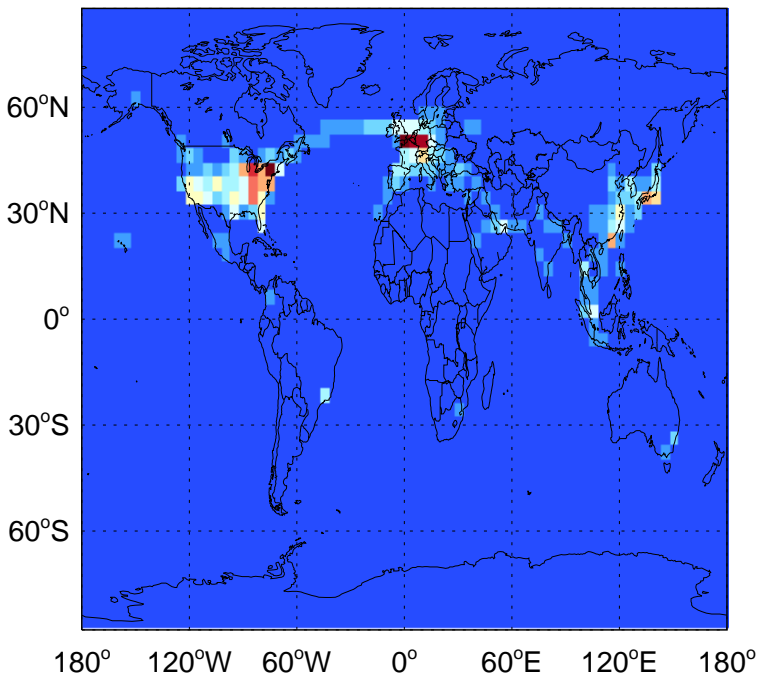

0.00e+00 6.91e+04 1.38e+05kg S