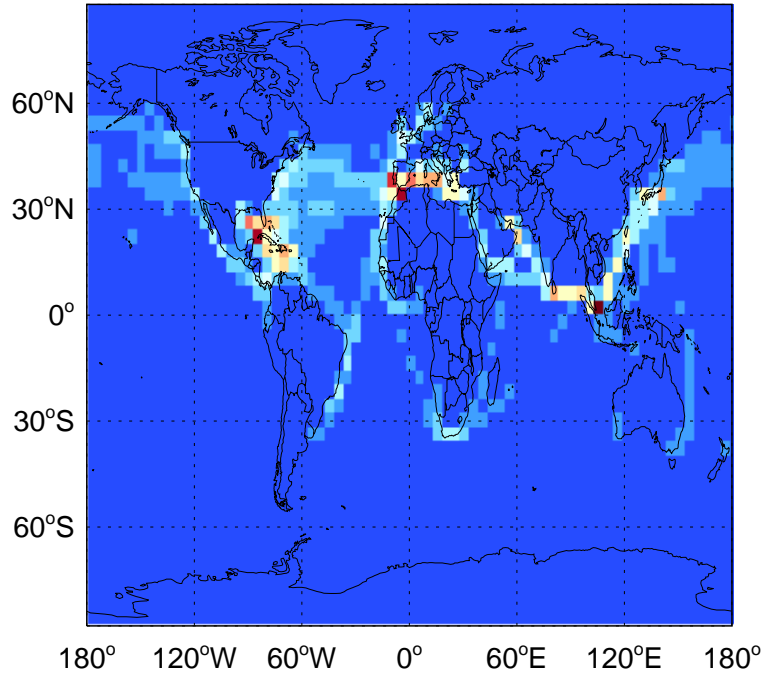

# GEOS-Chem Emission Maps

v11-01-public-Run0

SO<sub>2</sub> ship emissions for Oct

v11-02a

SO<sub>2</sub> ship emissions for Oct

v11-02c

SO<sub>2</sub> ship emissions for Oct