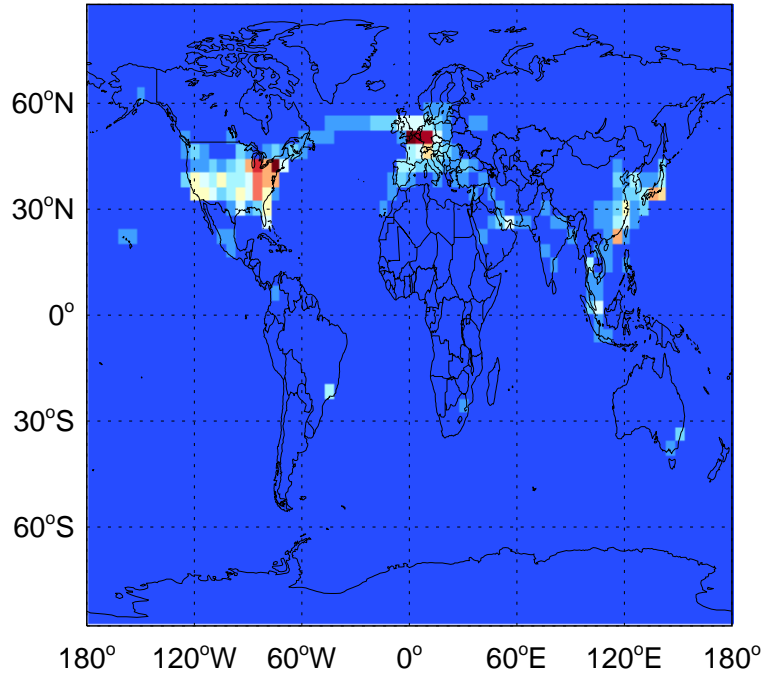

# GEOS-Chem Emission Maps

v11-01-public-Run0

SO2 column anthro emissions for Oct

0.00e+00 3.74e+09 7.48e+09kg S

v11-02a

SO2 column anthro emissions for Oct

0.00e+00 5.20e+07 1.04e+08kg S

v11-02c

# GEOS-Chem Emission Maps

v11-01-public-Run0

SO2 column aircraft emissions for Oct

0.00e+00 6.91e+04 1.38e+05kg S

v11-02a

SO2 column aircraft emissions for Oct

0.00e+00 6.91e+04 1.38e+05kg S

v11-02c