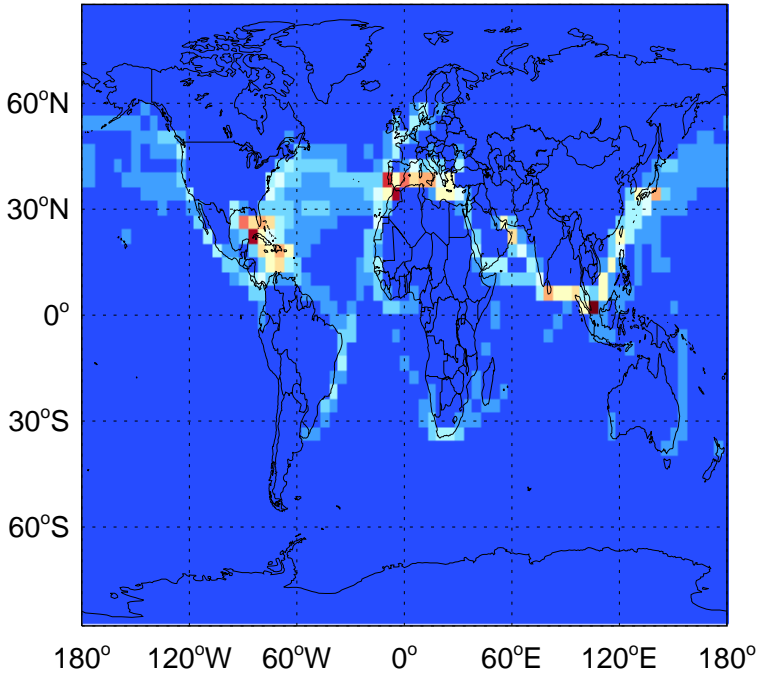

GEOS-Chem Emission Maps

v11-01-public-Run0

SO₂ ship emissions for Oct