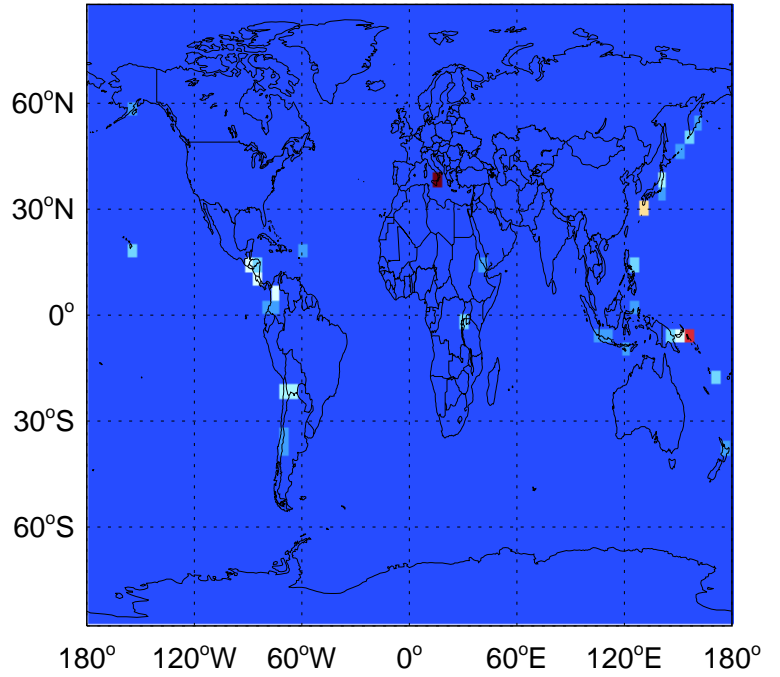

# GEOS-Chem Emission Maps

v11-01-public-Run0

SO2 column nonerup volc emissions for Oct

0.00e+00 3.70e+07 7.40e+07kg S

v11-02a

SO2 column nonerup volc emissions for Oct

0.00e+00 3.70e+07 7.40e+07kg S

v11-02c