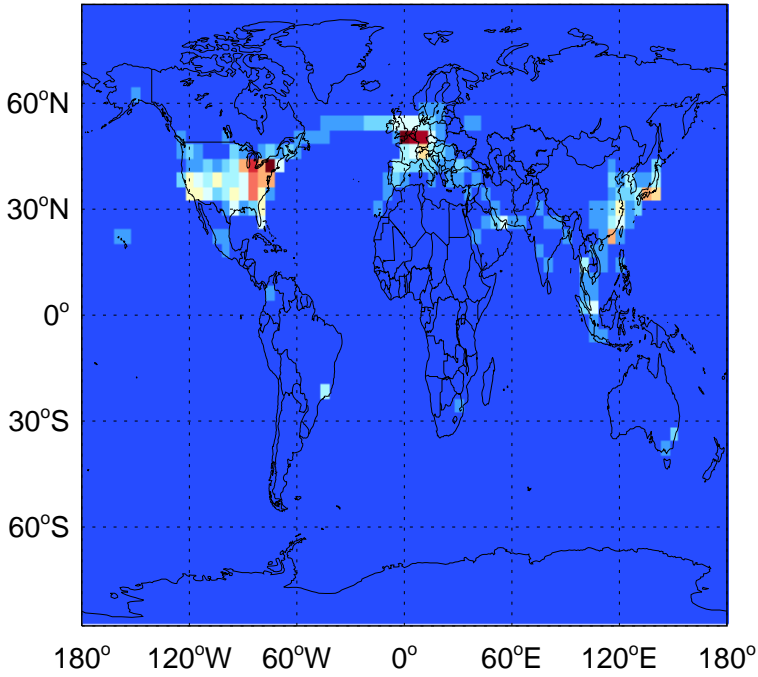

# GEOS-Chem Emission Maps

v11-01-public-Run0

SO2 column anthro emissions for Oct

0.00e+00 3.74e+09 7.48e+09kg S

v11-02a

SO2 column anthro emissions for Oct

0.00e+00 5.20e+07 1.04e+08kg S

v11-02c

SO2 column anthro emissions for Oct

0.00e+00 5.20e+07 1.04e+08kg S

# GEOS-Chem Emission Maps

v11-01-public-Run0

SO2 column aircraft emissions for Oct

0.00e+00 6.91e+04 1.38e+05kg S

v11-02a

SO2 column aircraft emissions for Oct

0.00e+00 6.91e+04 1.38e+05kg S

v11-02c