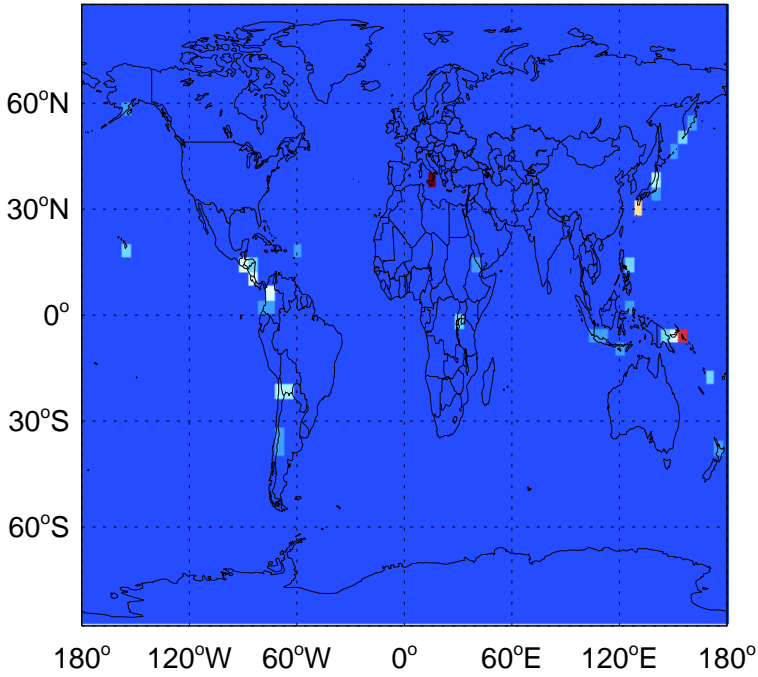

GEOS-Chem Emission Maps

v11-01-public-Run0

SO2 column nonerup volc emissions for Oct

0.00e+00 3.70e+07 7.40e+07kg S

v11-02a

SO2 column nonerup volc emissions for Oct