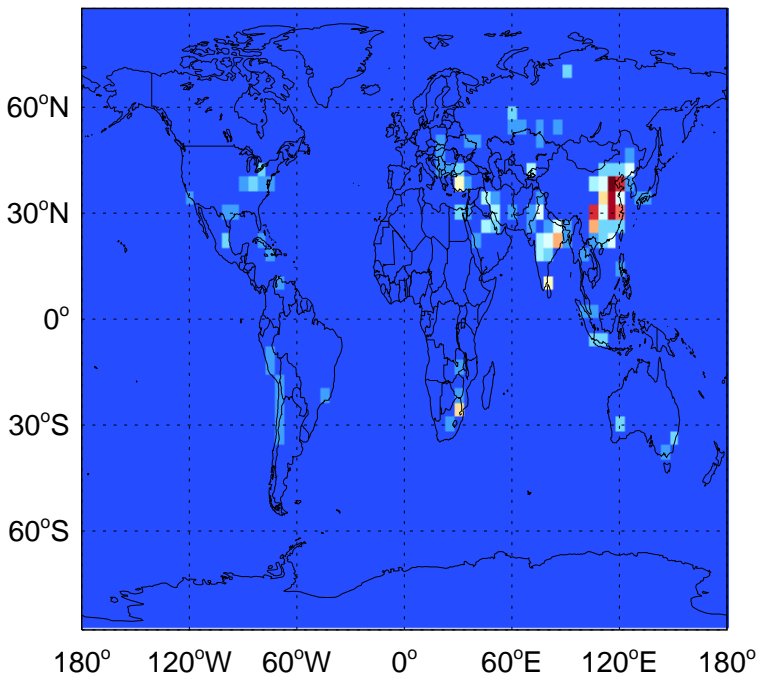

0.00e+00 5.20e+07 1.04e+08kg S