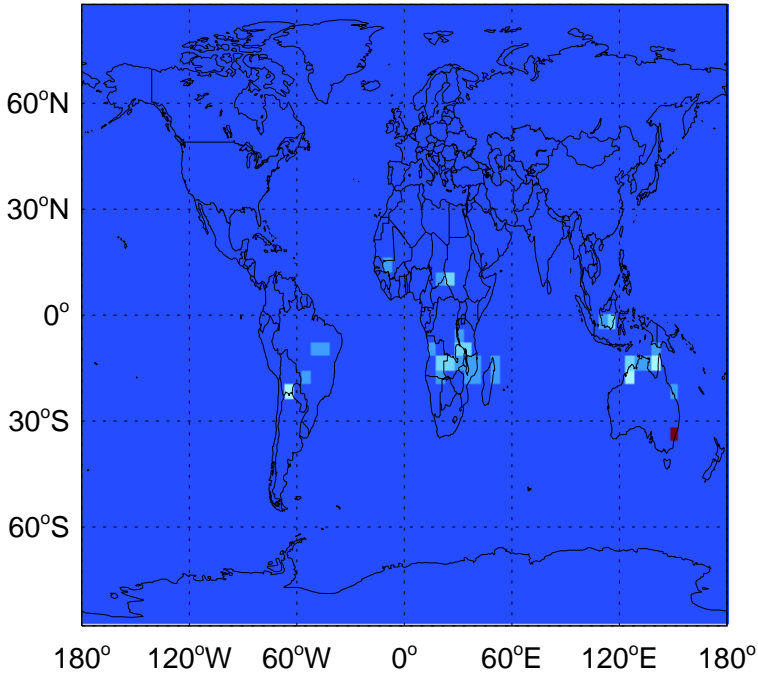

GEOS-Chem Emission Maps

v11-01-public-Run0

SO2 biomass emissions for Oct

0.00e+00 1.91e+06 3.82e+06kg S

v11-02a

SO2 biomass emissions for Oct