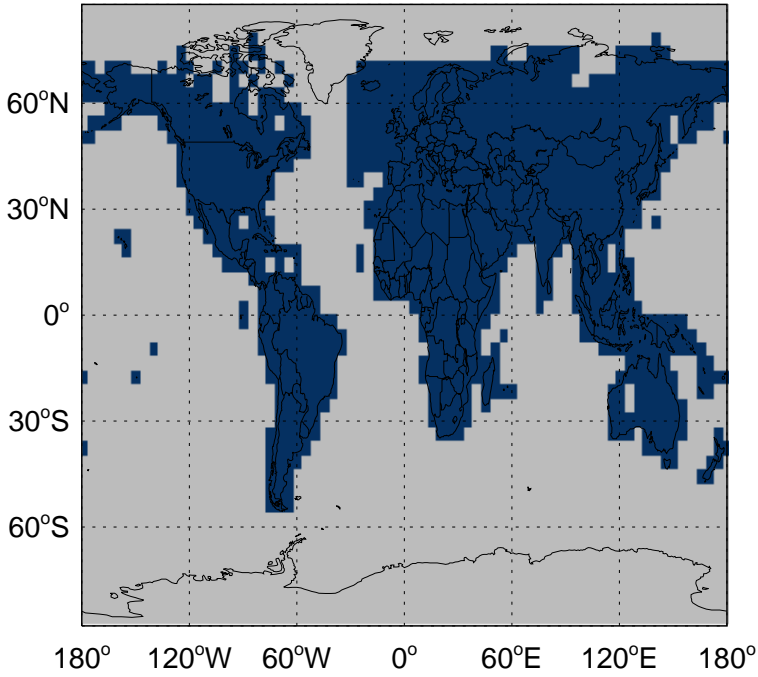

GEOS-Chem Emission Ratio Maps

v11-02c / v11-01-public-Run0

Ratio: MEK column anth+biof emissions for Jul

v11-02c / v11-02a

Ratio: MEK column anth+biof emissions for Jul

v11-02c / v11-01-public-Run0

Ratio: MEK biomass emissions for Jul

v11-02c / v11-02a

Ratio: MEK biomass emissions for Jul