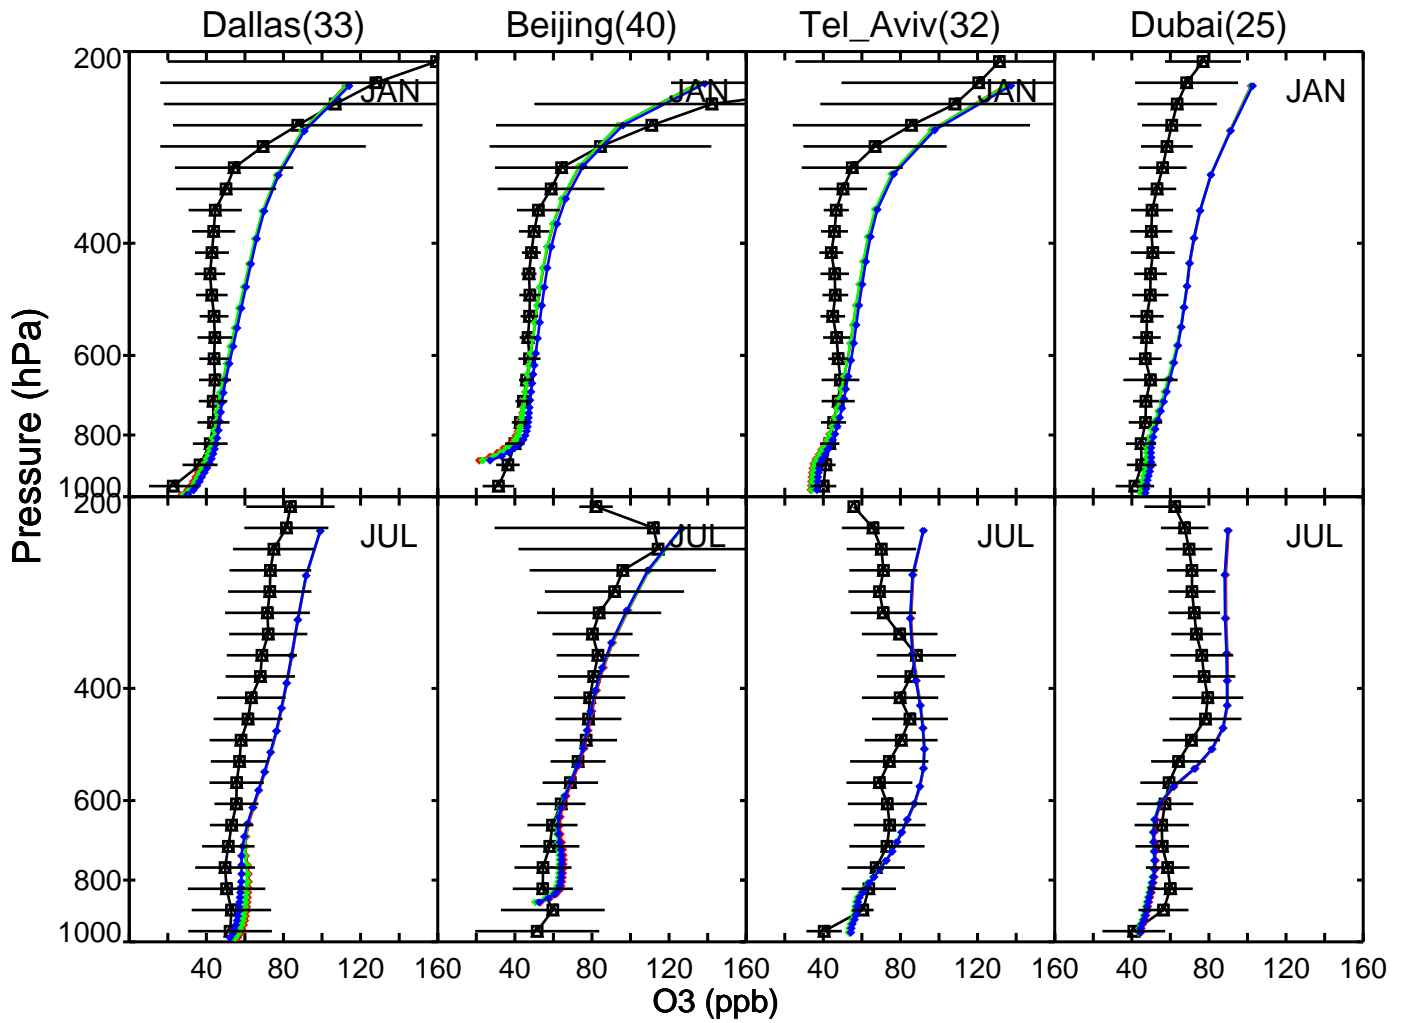

Red: v11-01-public-Run0 (2013); Green: v11-02a (2013); Blue: v11-02c (2013)

Red: v11-01-public-Run0 (2013); Green: v11-02a (2013); Blue: v11-02c (2013)