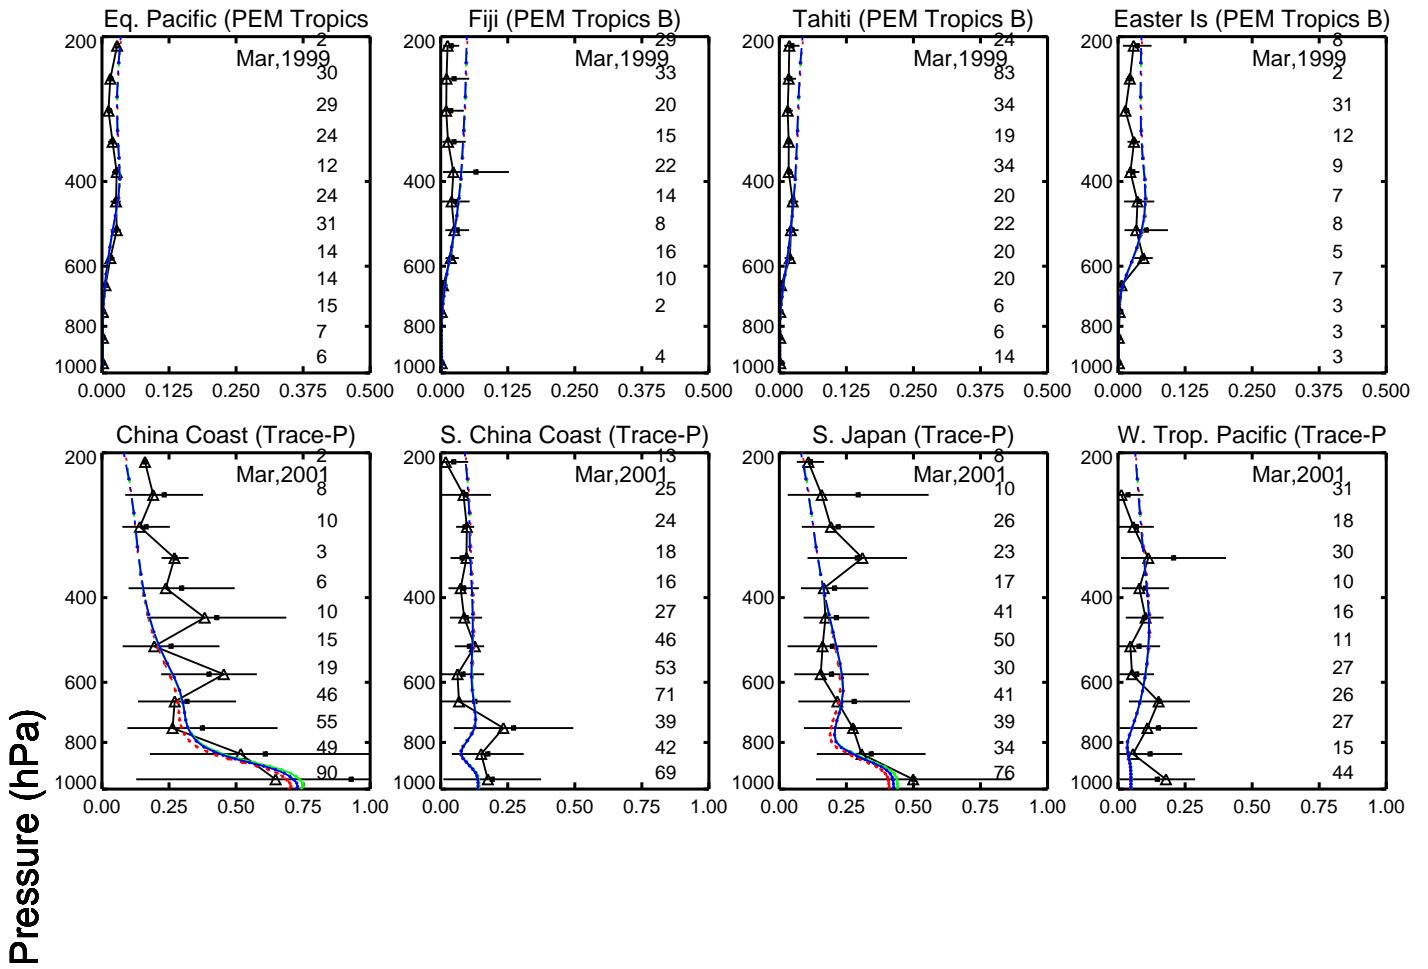

Red: v11-02c-Run0 (2013); Green: v11-02d-Run1 (2013); Blue: v11-02e-Run0 (2013)

Red: v11-02c-Run0 (2013); Green: v11-02d-Run1 (2013); Blue: v11-02e-Run0 (2013)

Red: v11-02c-Run0 (2013); Green: v11-02d-Run1 (2013); Blue: v11-02e-Run0 (2013)

PAN (ppb)