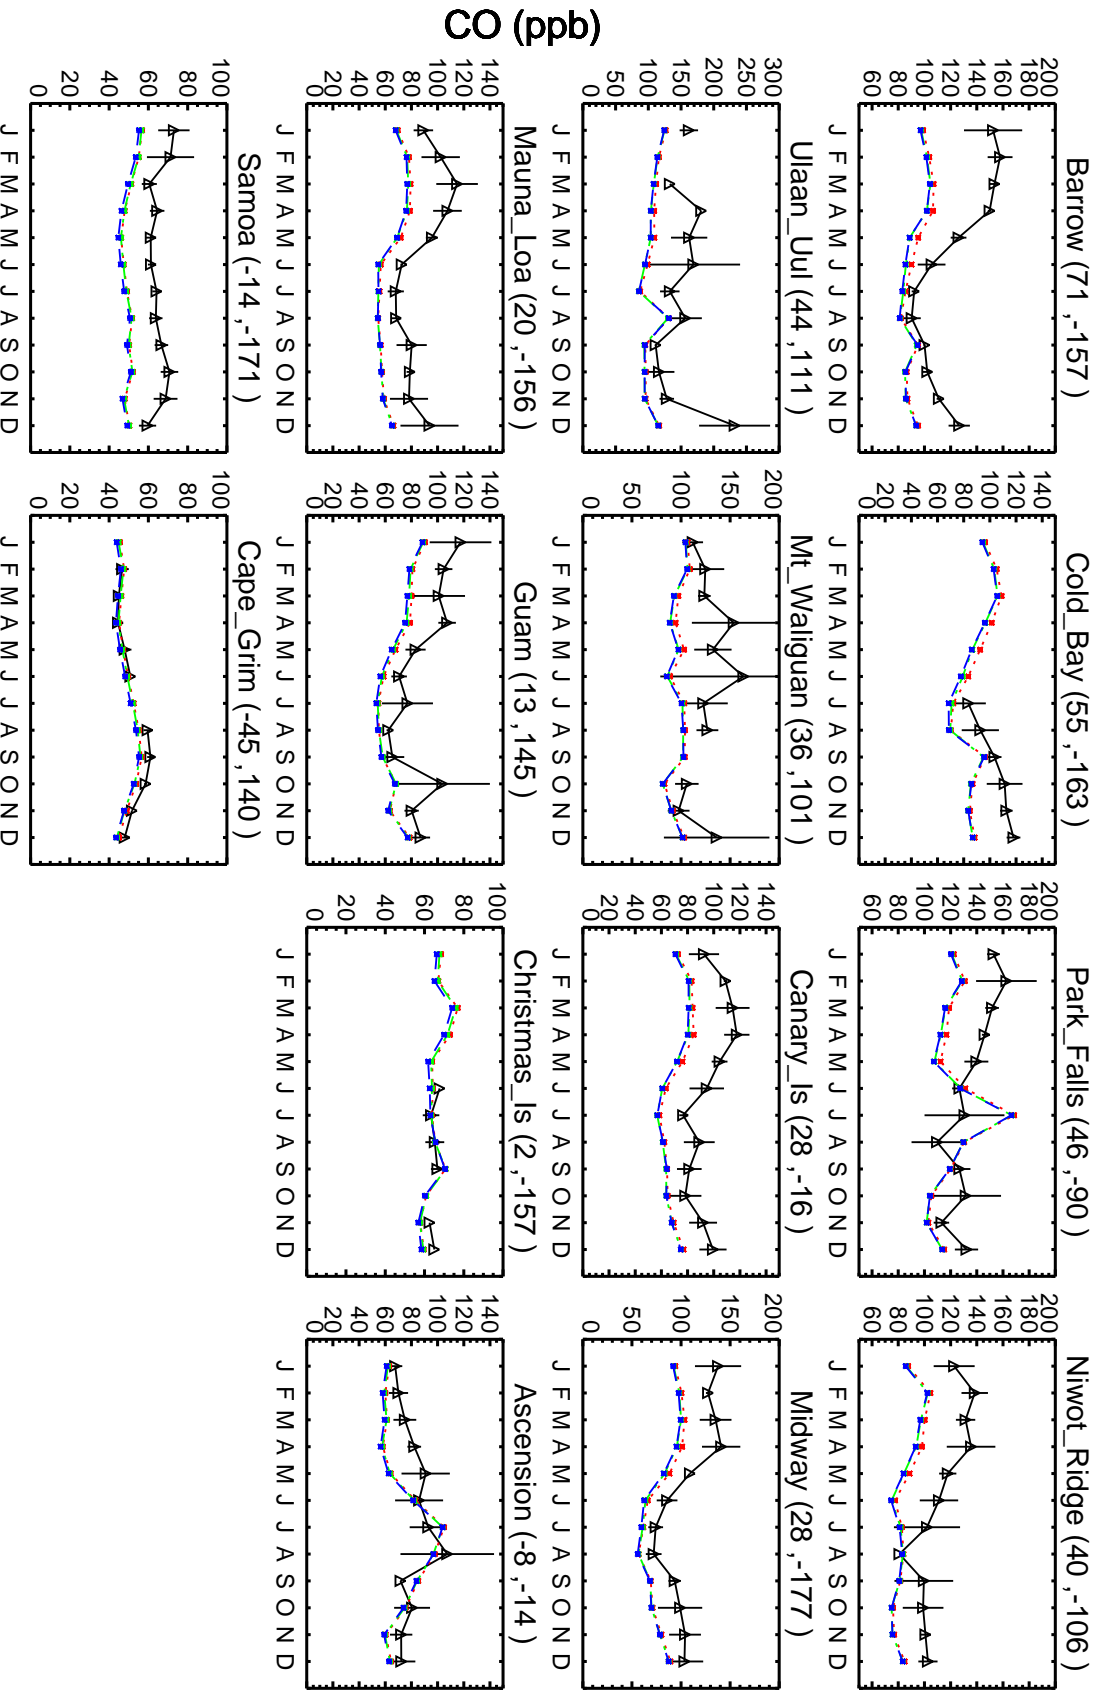

Red: v11-02c-Run0 (2013); Green: v11-02d-Run1 (2013); Blue: v11-02e-Run0 (2013)

CO (ppb)