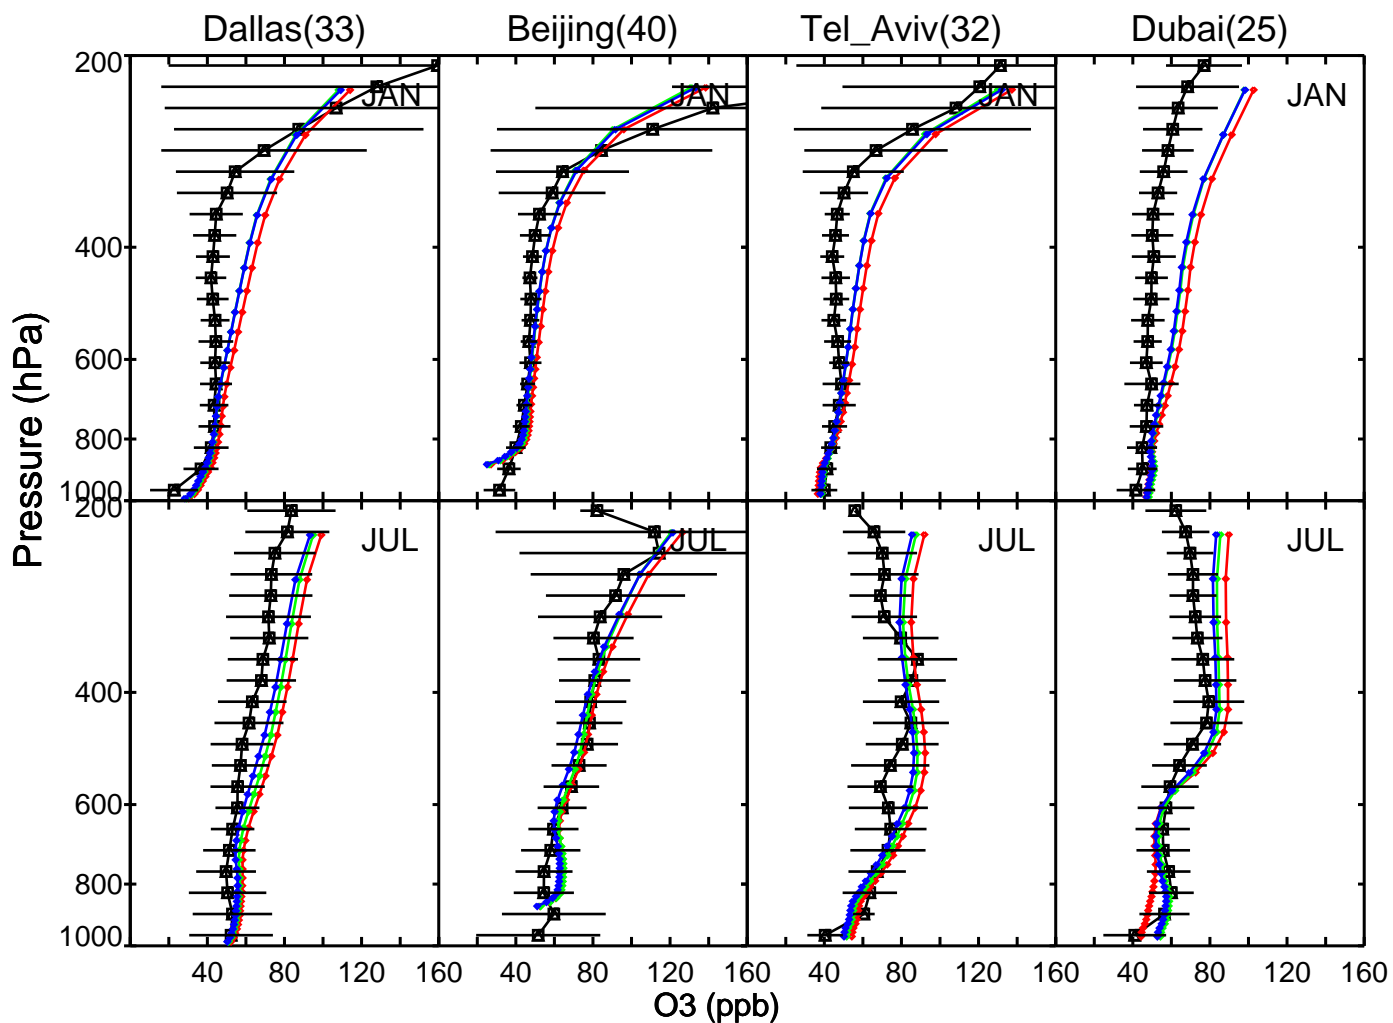

Red: v11-02c-Run0 (2013); Green: v11-02d-Run1 (2013); Blue: v11-02e-Run0 (2013)

Red: v11-02c-Run0 (2013); Green: v11-02d-Run1 (2013); Blue: v11-02e-Run0 (2013)