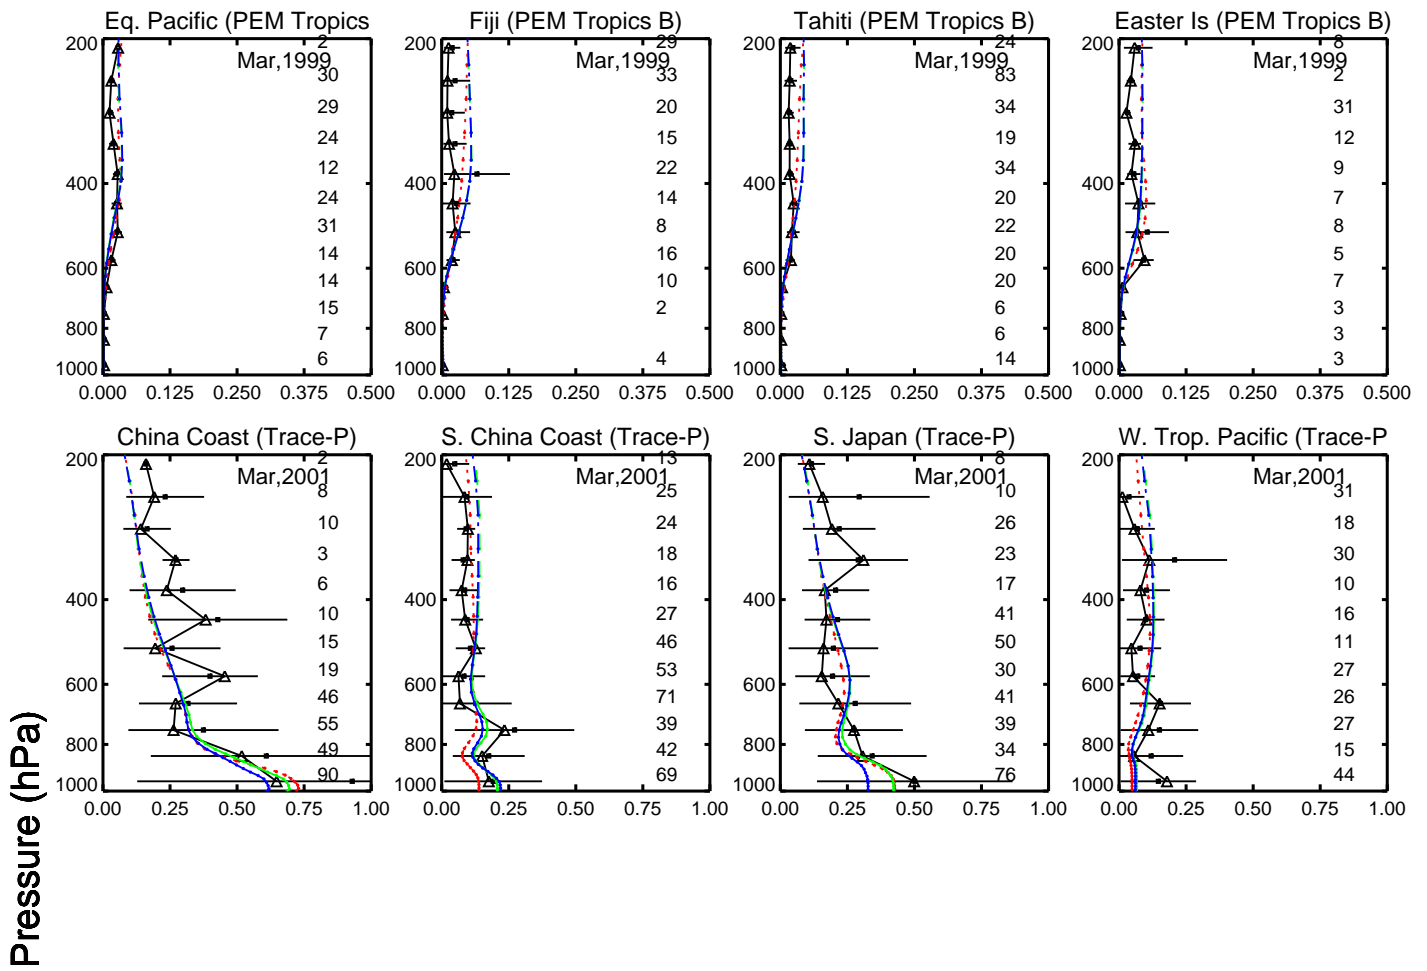

Red: v11-02e-Run0 (2013); Green: v11-02e-Run1 (2016); Blue: v11-02f-Run0 (2013)

Red: v11-02e-Run0 (2013); Green: v11-02e-Run1 (2016); Blue: v11-02f-Run0 (2013)

Red: v11-02e-Run0 (2013); Green: v11-02e-Run1 (2016); Blue: v11-02f-Run0 (2013)

PAN (ppb)