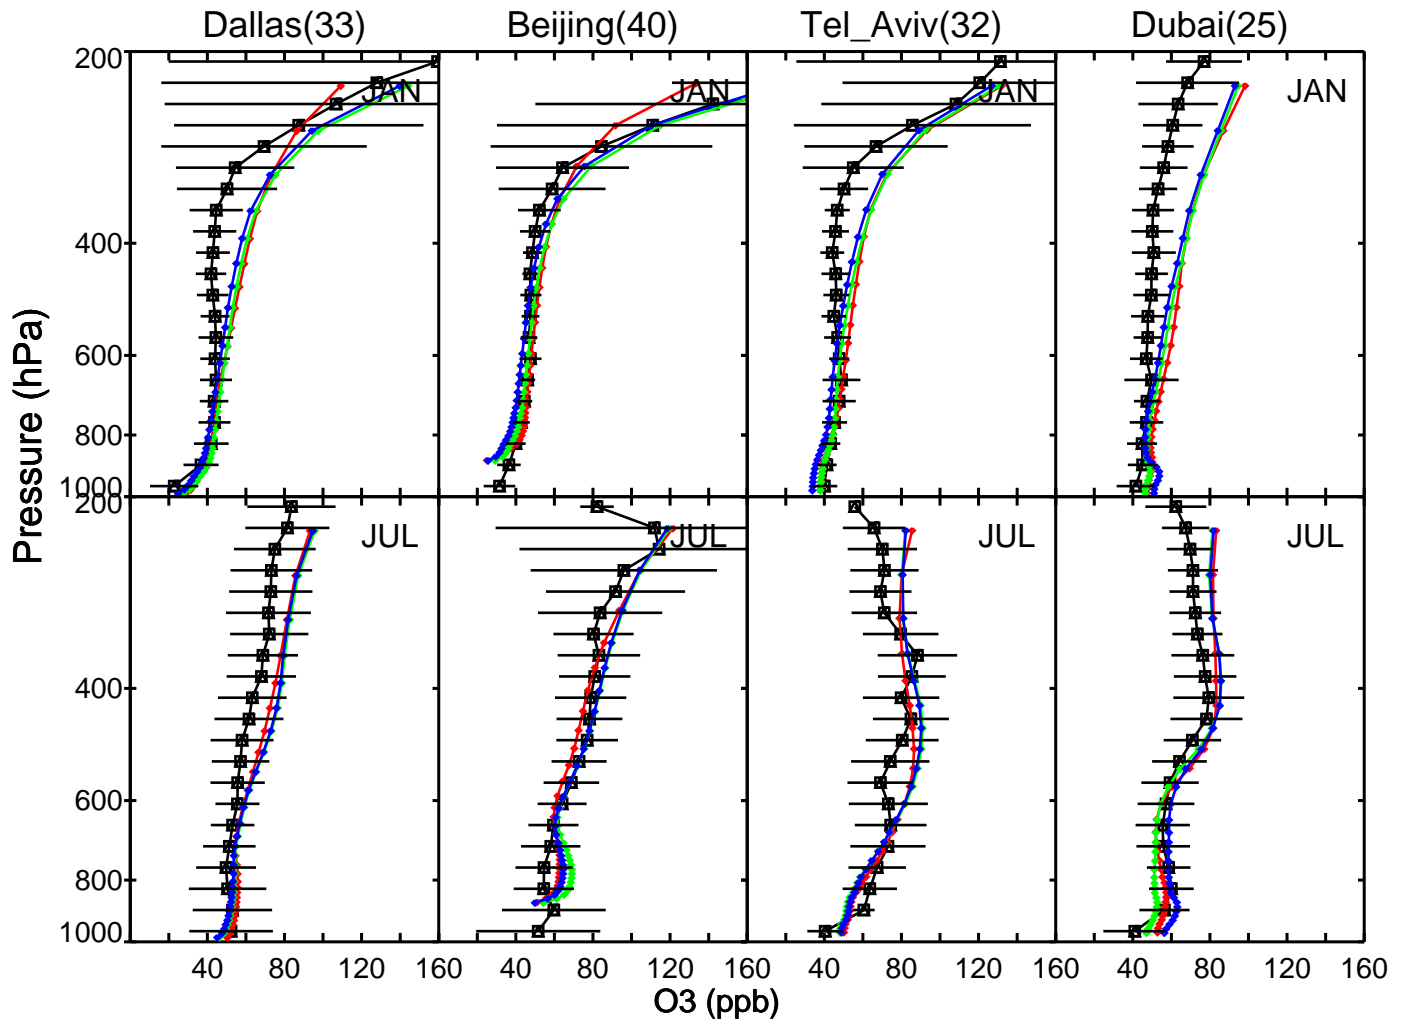

Red: v11-02e-Run0 (2013); Green: v11-02e-Run1 (2016); Blue: v11-02f-Run0 (2013)

Red: v11-02e-Run0 (2013); Green: v11-02e-Run1 (2016); Blue: v11-02f-Run0 (2013)