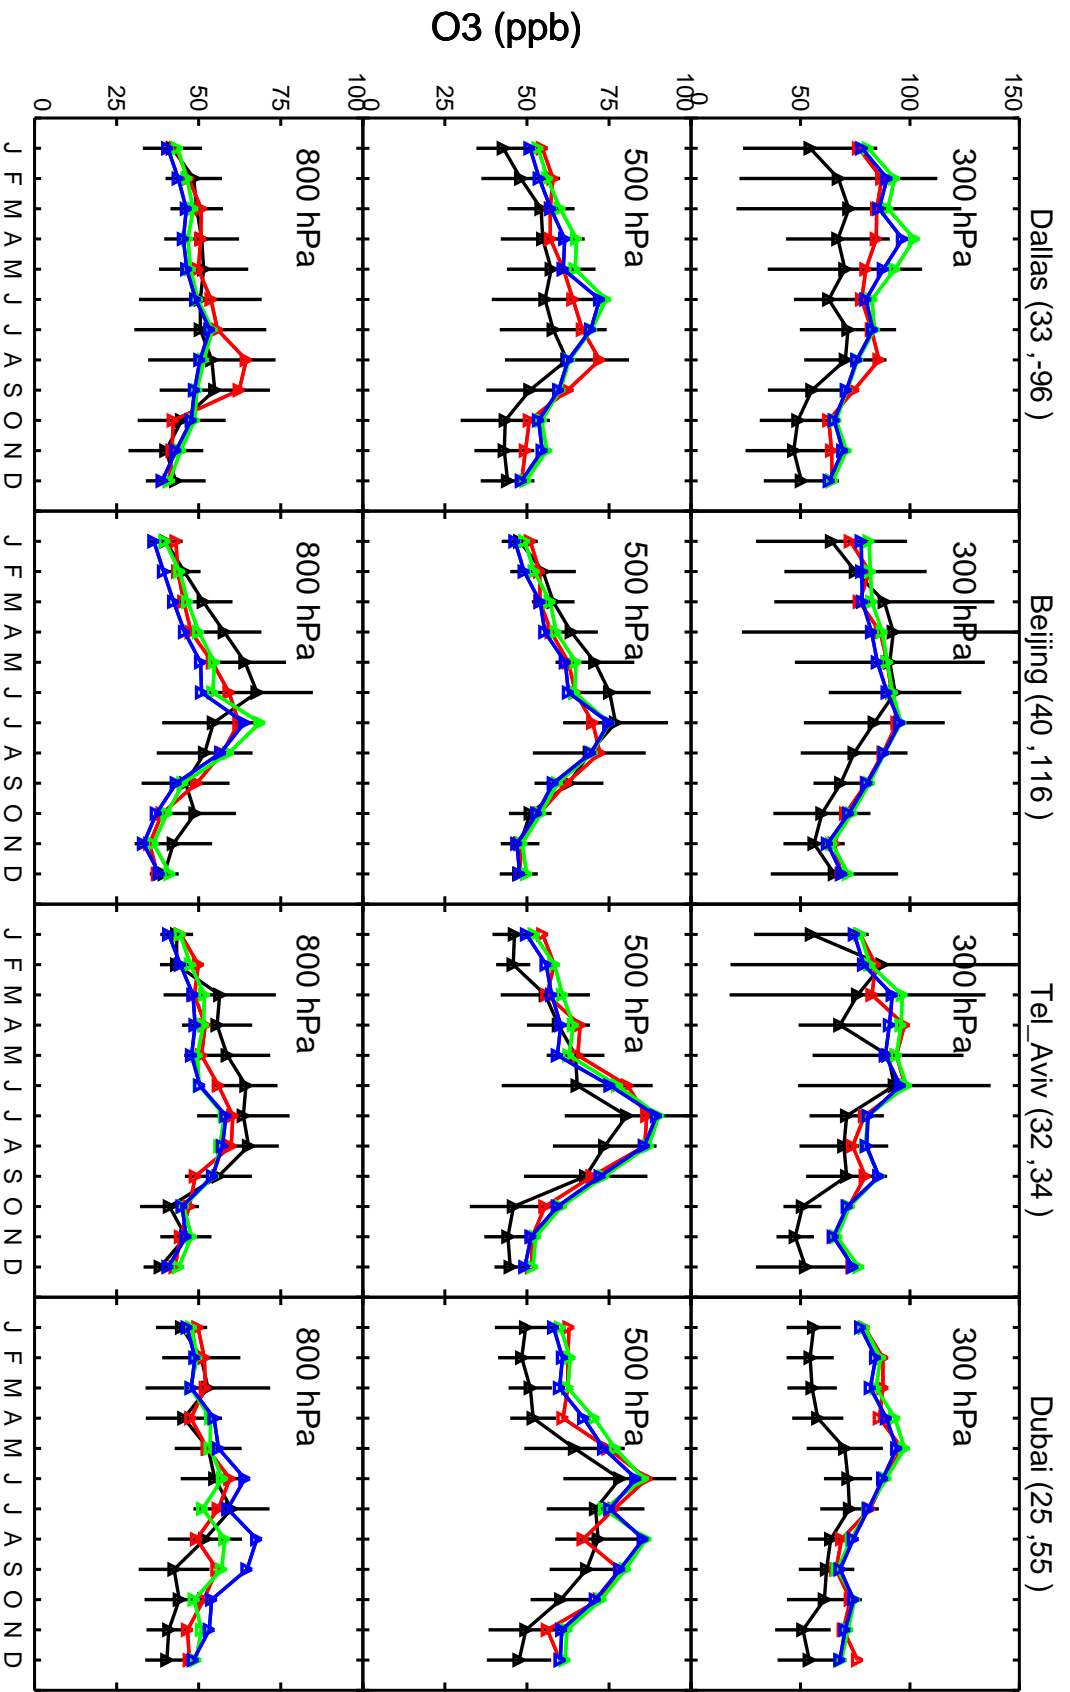

Red: v11-02e-Run0 (2013); Green: v11-02e-Run1 (2016); Blue: v11-02f-Run0 (2013)

Red: v11-02e-Run0 (2013); Green: v11-02e-Run1 (2016); Blue: v11-02f-Run0 (2013)