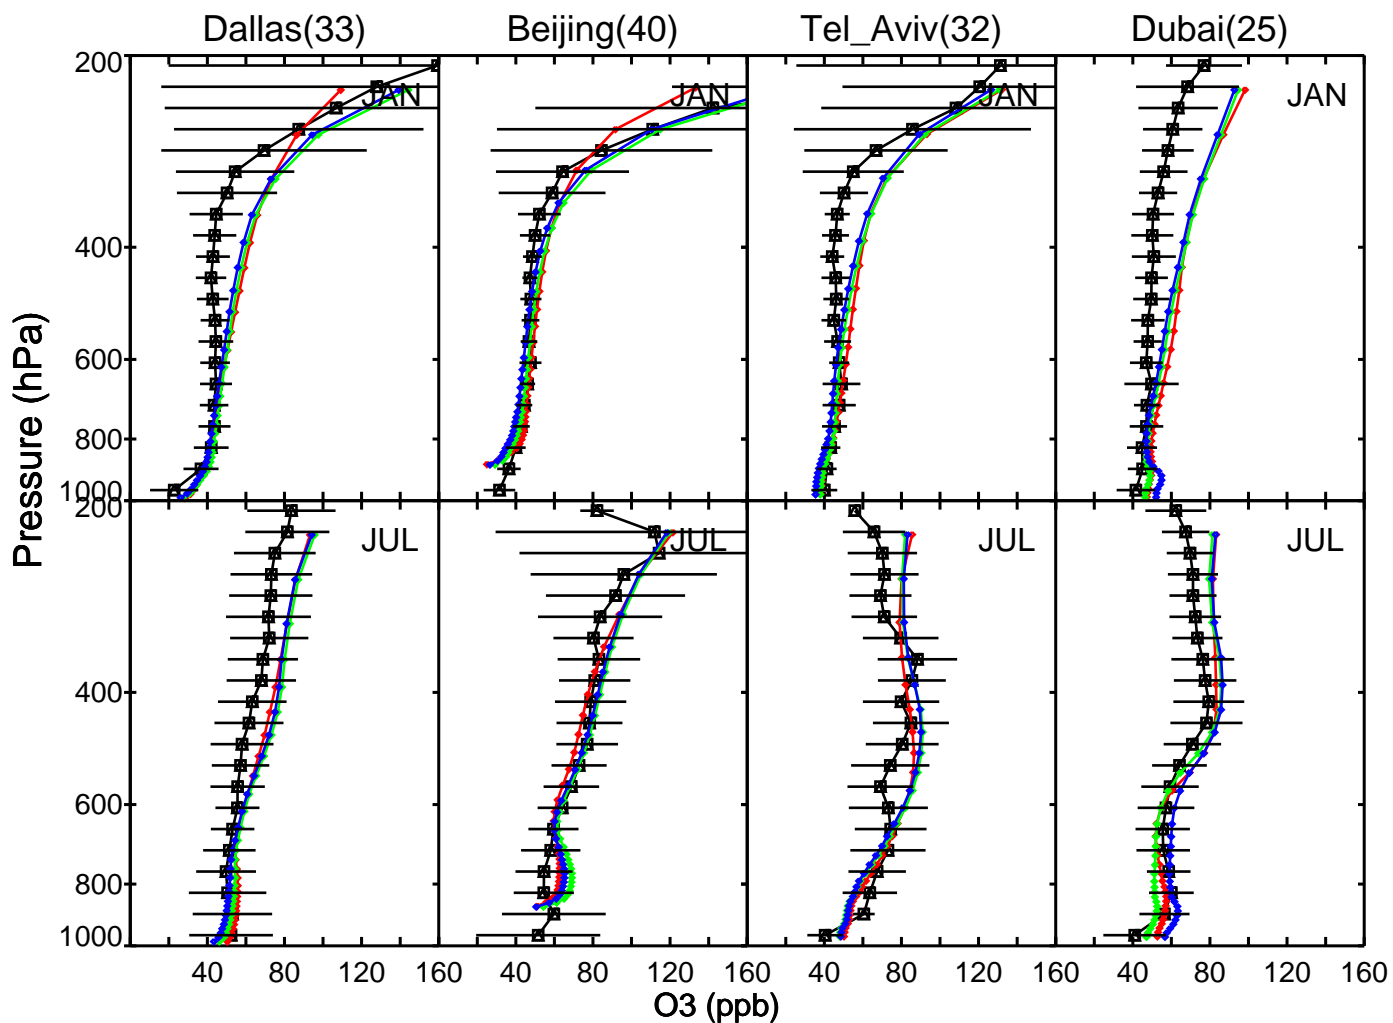

Red: v11-02e-Run0 (2013); Green: v11-02e-Run1 (2016); Blue: v11-02f-Run1 (2016)

Red: v11-02e-Run0 (2013); Green: v11-02e-Run1 (2016); Blue: v11-02f-Run1 (2016)