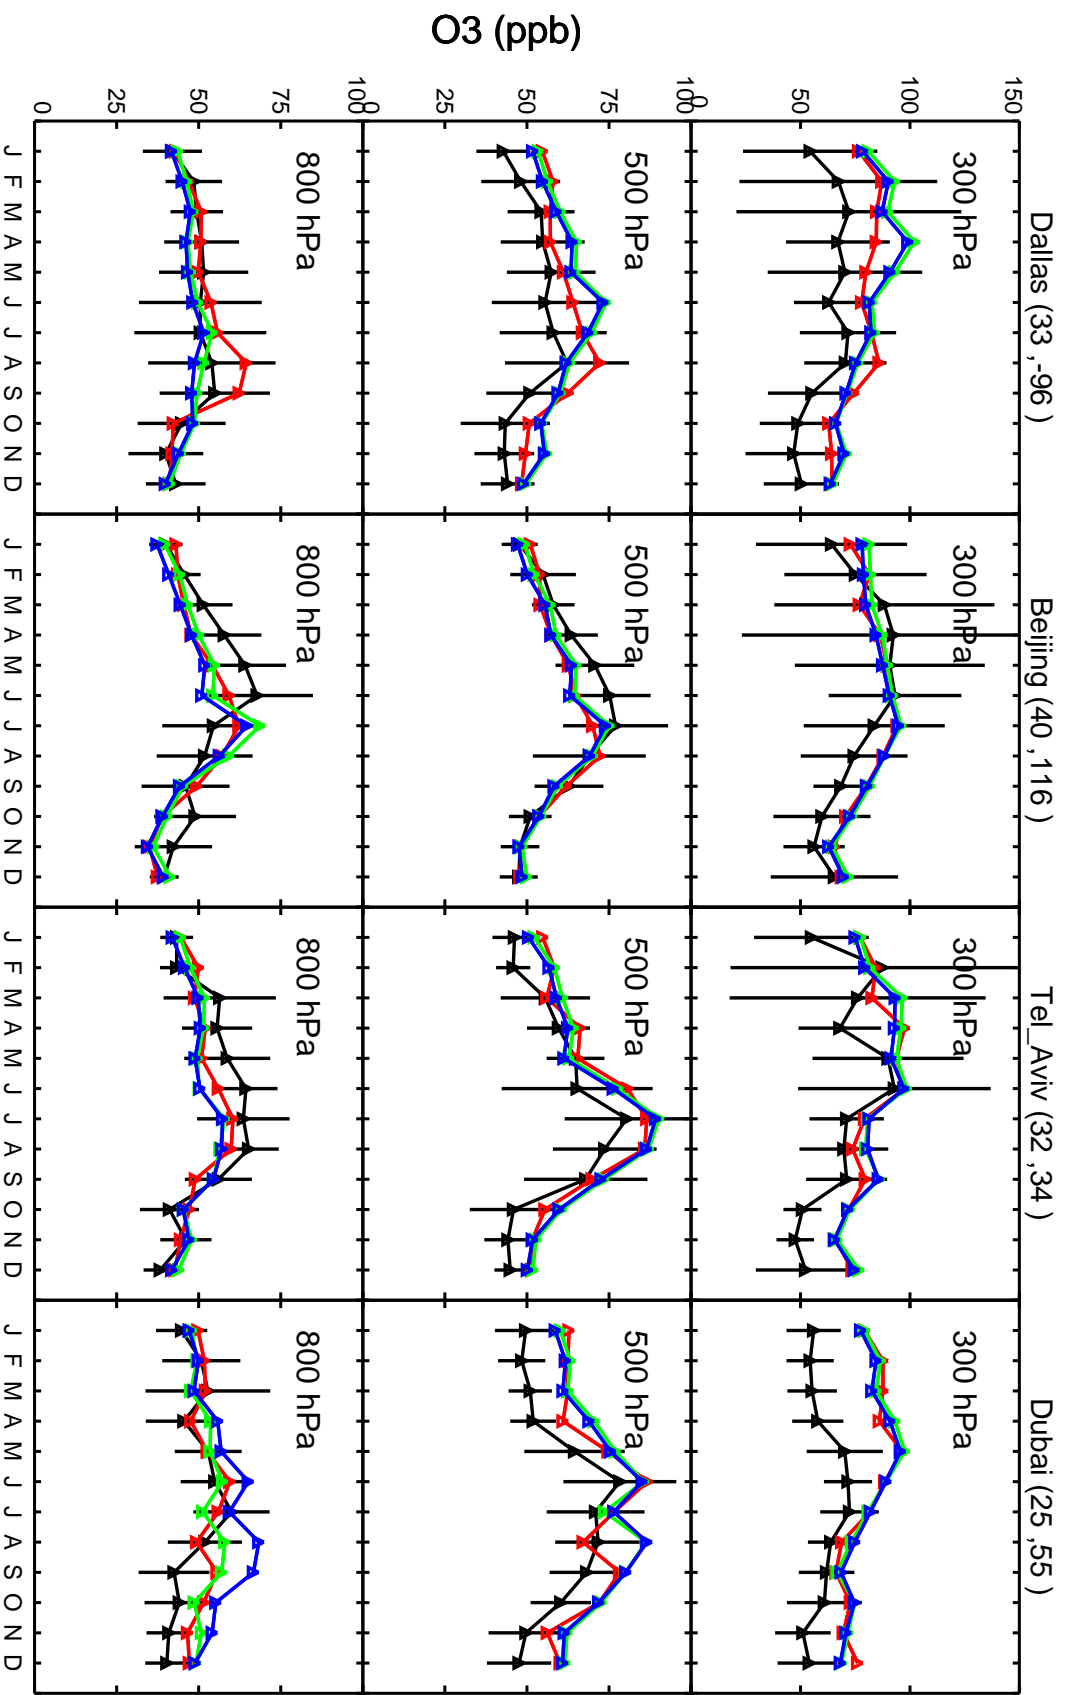

Red: v11-02e-Run0 (2013); Green: v11-02e-Run1 (2016); Blue: v11-02f-Run1 (2016)

Red: v11-02e-Run0 (2013); Green: v11-02e-Run1 (2016); Blue: v11-02f-Run1 (2016)