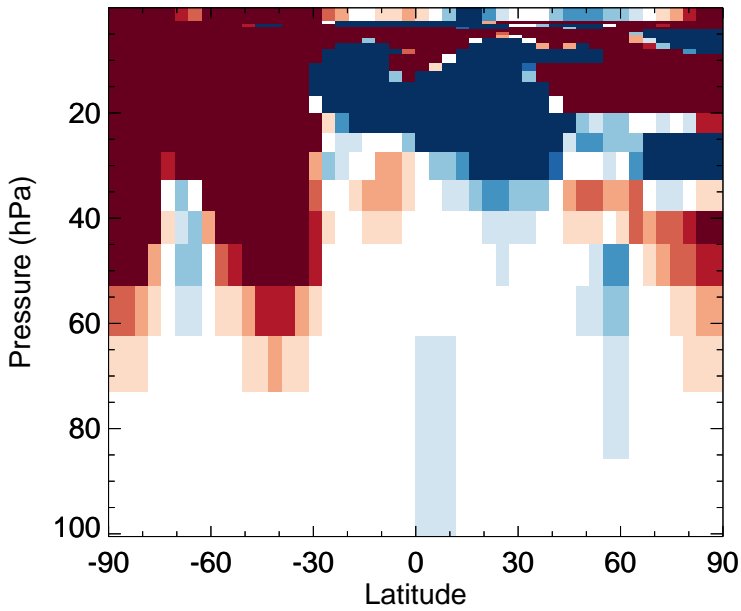

v11-02f-Run1 - v11-02e-Run0

O3 - Strat zonal mean abs diff for Jul