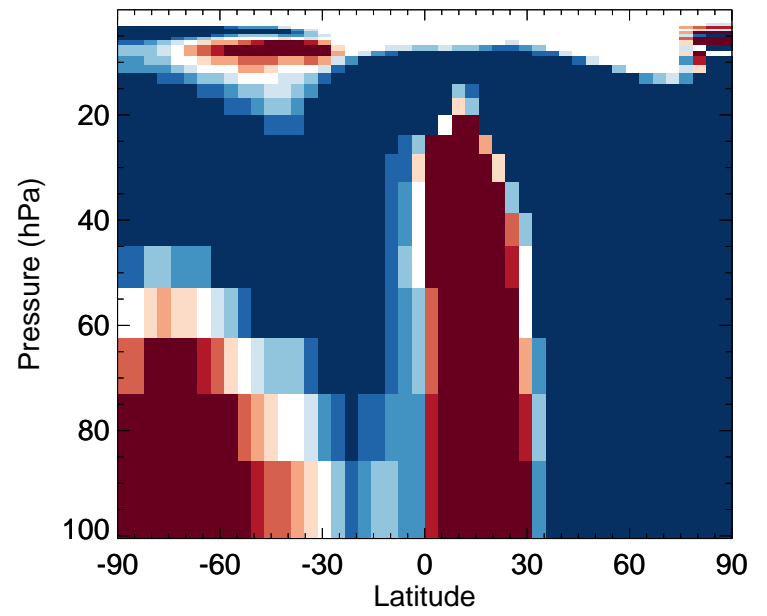

# GEOS-Chem Stratospheric Zonal Difference Maps

v11-02f-Run1 - v11-02e-Run1

MVKN - Strat zonal mean abs diff for Jul

v11-02f-Run1 / v11-02e-Run1

MVKN - Strat zonal mean % diff for Jul

v11-02f-Run1 - v11-02e-Run0