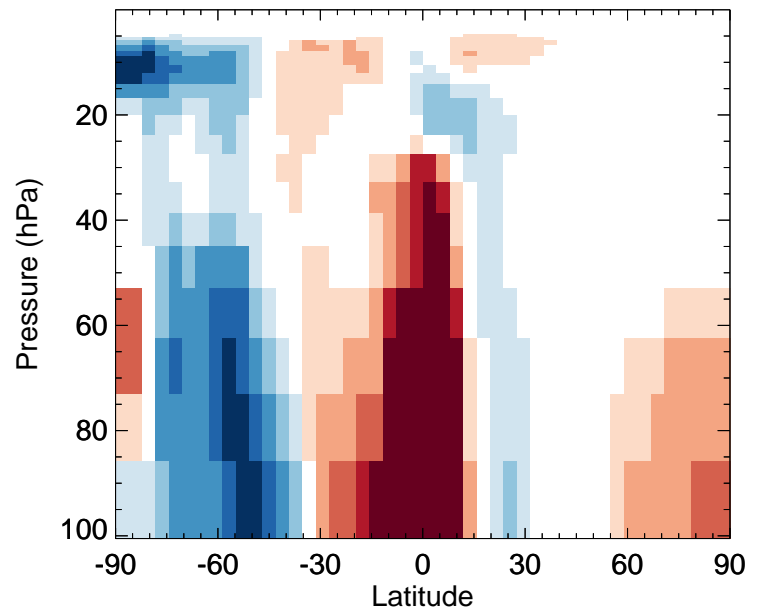

# GEOS-Chem Stratospheric Zonal Difference Maps

v11-02f-Run1 - v11-02e-Run1

SOAP - Strat zonal mean abs diff for Jul

v11-02f-Run1 / v11-02e-Run1

SOAP - Strat zonal mean % diff for Jul

v11-02f-Run1 - v11-02e-Run0