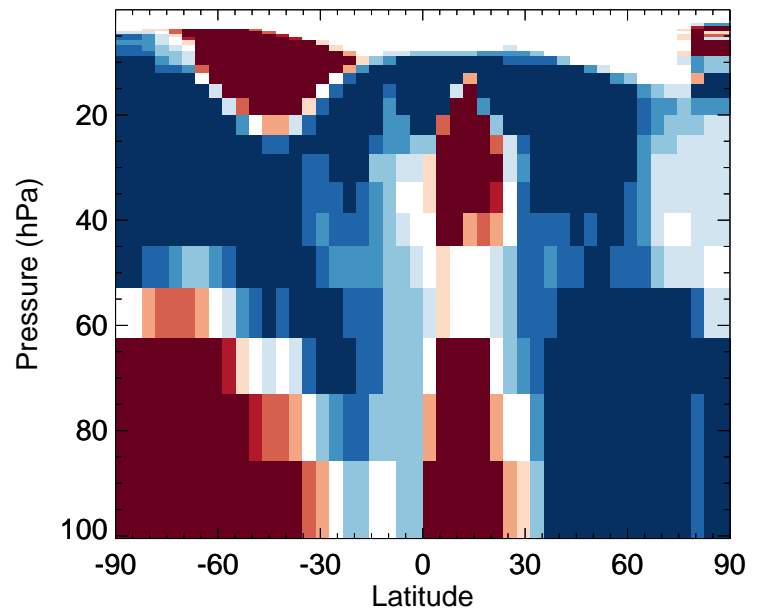

v11-02f-Run1 / v11-02e-Run1

MACRN - Strat zonal mean % diff for Jul