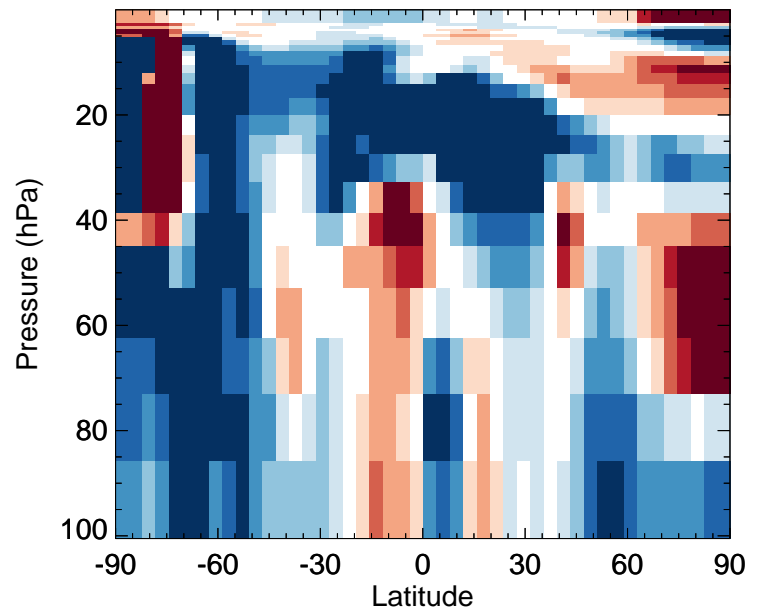

v11-02f-Run1 / v11-02e-Run0

CINO3 - Strat zonal mean % diff for Jul