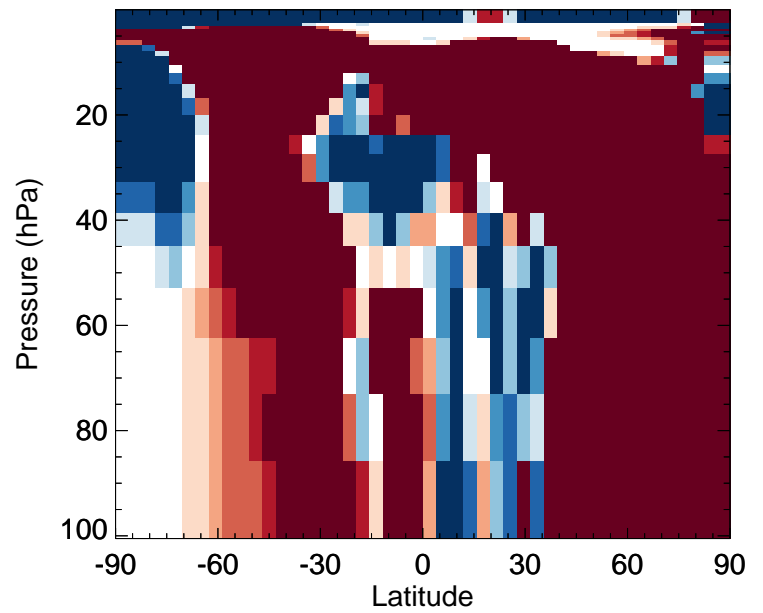

v11-02f-Run1 / v11-02e-Run0

XYLE - Strat zonal mean % diff for Jul