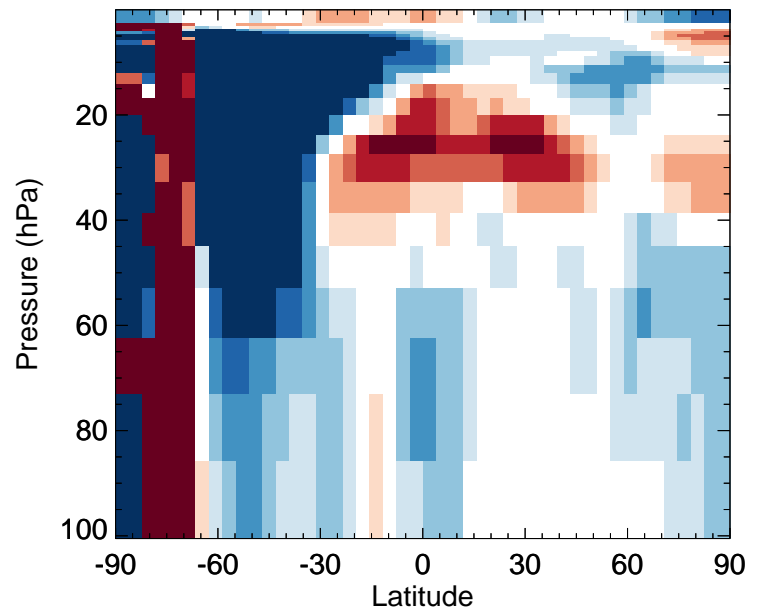

v11-02f-Run1 / v11-02e-Run0
NO - Strat zonal mean % diff for Jul