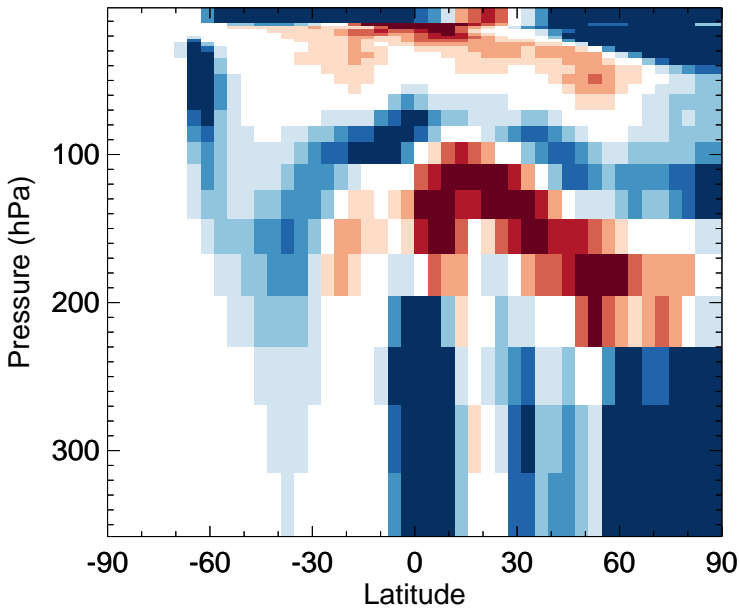

v11-02f-Run1 - v11-02e-Run0

OH - Strat zonal mean abs diff for Jul