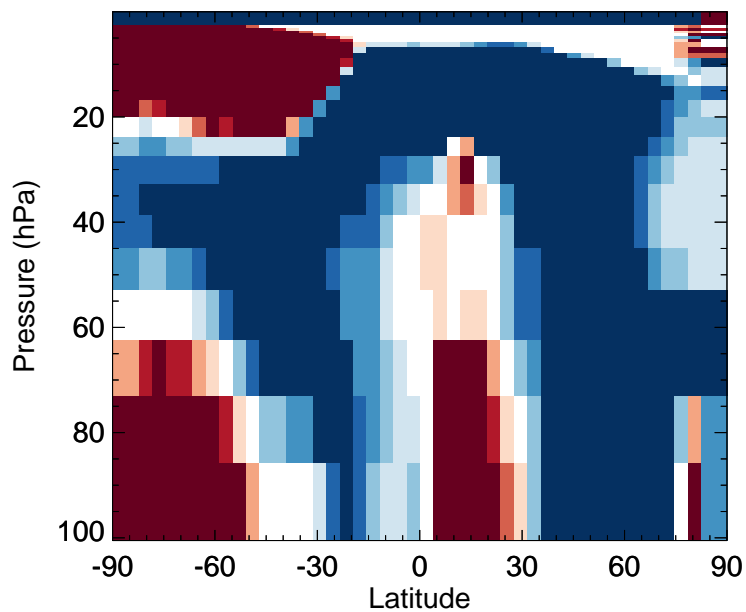

# GEOS-Chem Stratospheric Zonal Difference Maps

v11-02f-Run1 - v11-02e-Run1

IPMN - Strat zonal mean abs diff for Jul

v11-02f-Run1 / v11-02e-Run1

IPMN - Strat zonal mean % diff for Jul

v11-02f-Run1 - v11-02e-Run0