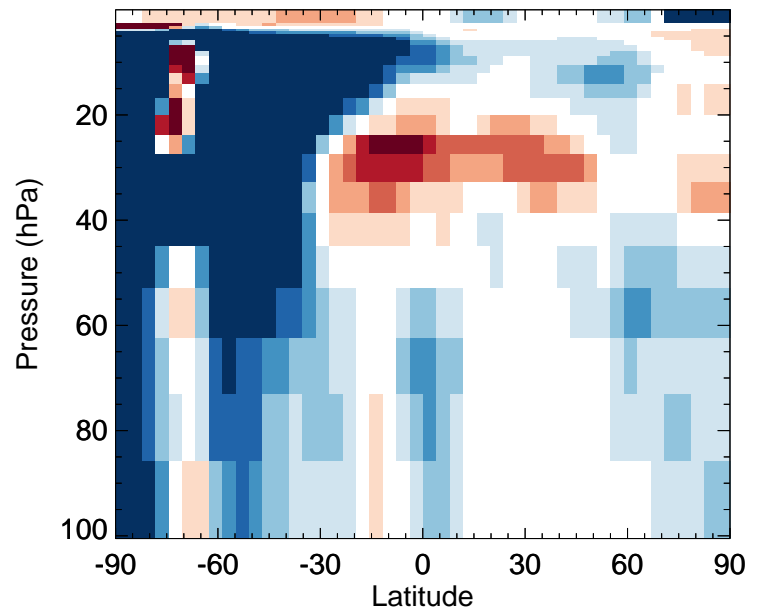

v11-02f-Run1 / v11-02e-Run1

NO<sub>2</sub> - Strat zonal mean % diff for Jul

v11-02f-Run1 - v11-02e-Run0

NO<sub>2</sub> - Strat zonal mean abs diff for Jul

v11-02f-Run1 / v11-02e-Run0

NO<sub>2</sub> - Strat zonal mean % diff for Jul