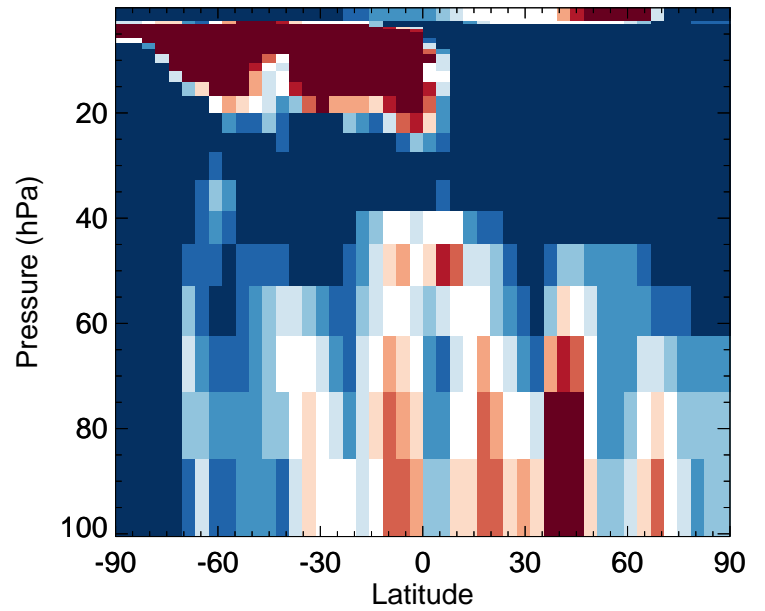

v11-02f-Run1 / v11-02e-Run1

DST2 - Strat zonal mean % diff for Jul

v11-02f-Run1 - v11-02e-Run0

DST2 - Strat zonal mean abs diff for Jul

v11-02f-Run1 / v11-02e-Run0

DST2 - Strat zonal mean % diff for Jul