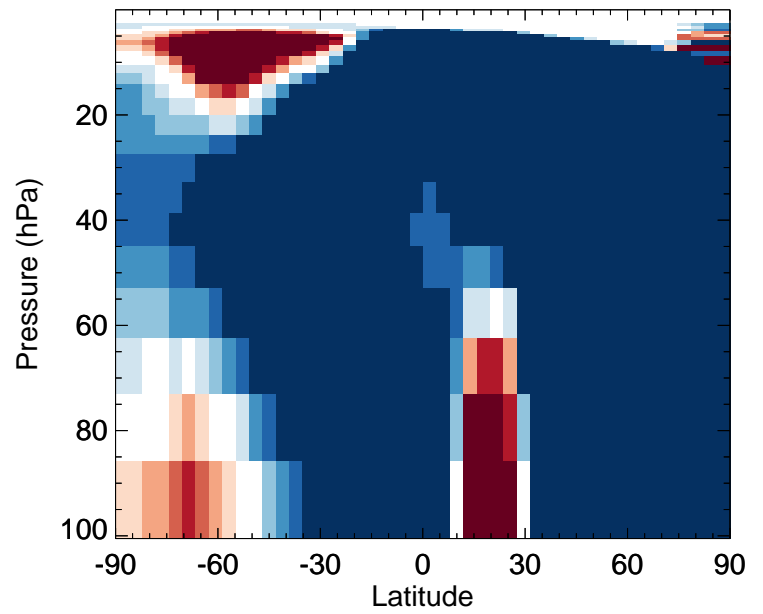

v11-02f-Run1 / v11-02e-Run1

HC187 - Strat zonal mean % diff for Jul