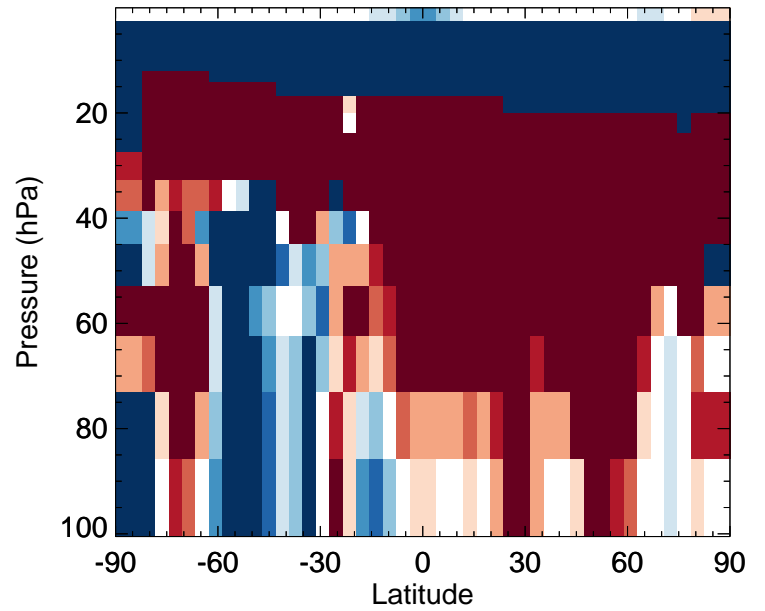

v11-02f-Run1 / v11-02e-Run0

SO4s - Strat zonal mean % diff for Jul