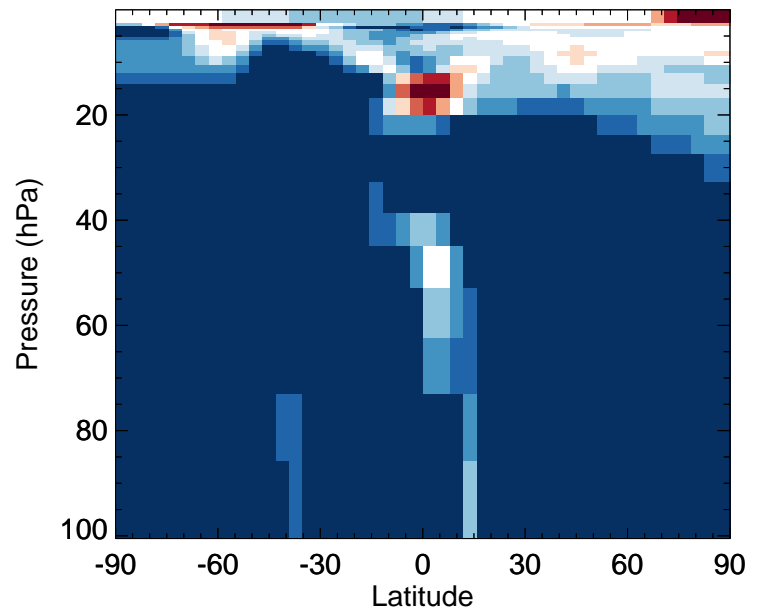

v11-02f-Run1 / v11-02e-Run0

ISOA3 - Strat zonal mean % diff for Jul