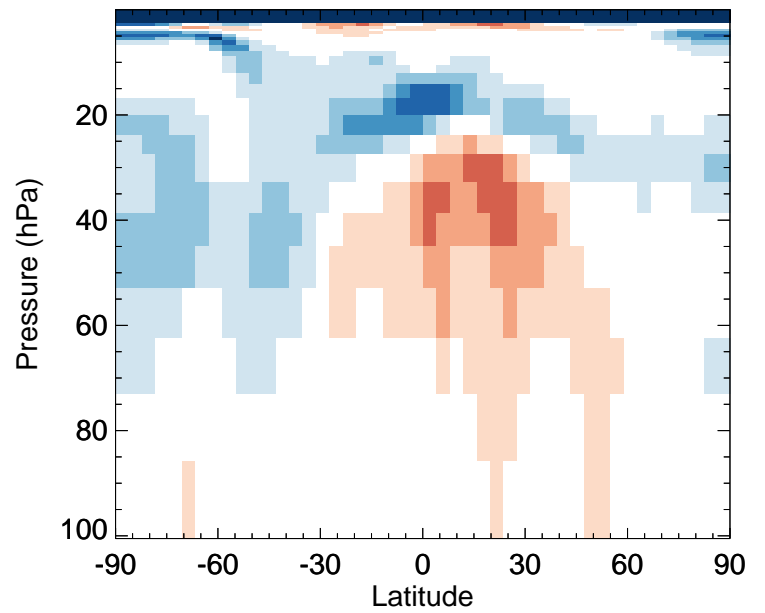

v11-02f-Run1 / v11-02e-Run0

CH₂O - Strat zonal mean % diff for Jul