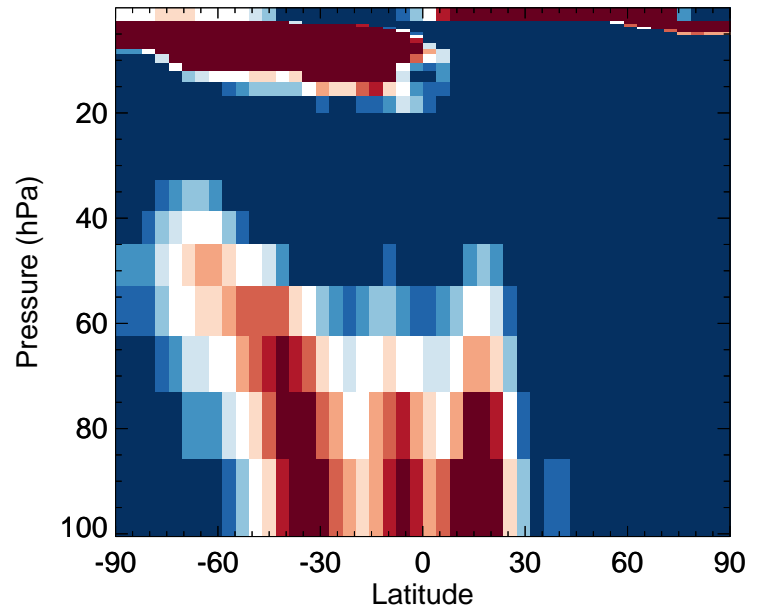

v11-02f-Run1 / v11-02e-Run0

DST1 - Strat zonal mean % diff for Jul