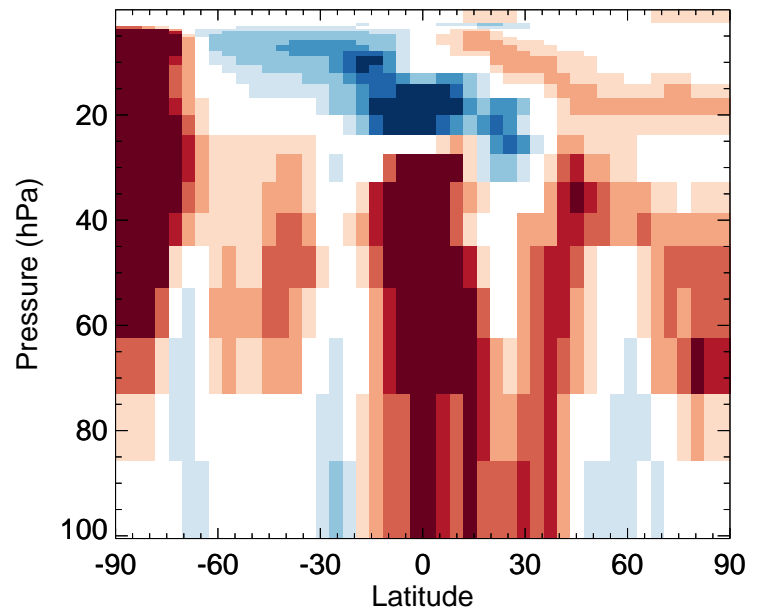

v11-02f-Run1 / v11-02e-Run0

ISOG2 - Strat zonal mean % diff for Jul