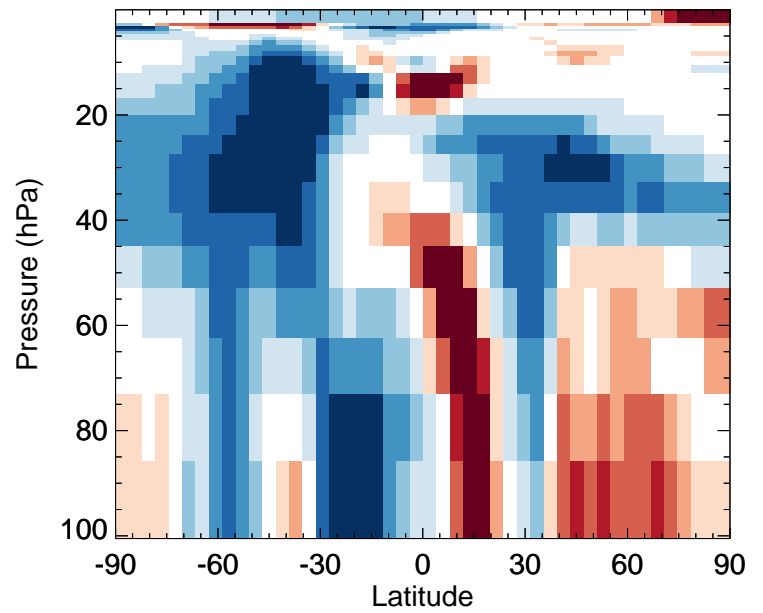

v11-02f-Run1 / v11-02e-Run0

TSOA2 - Strat zonal mean % diff for Jul