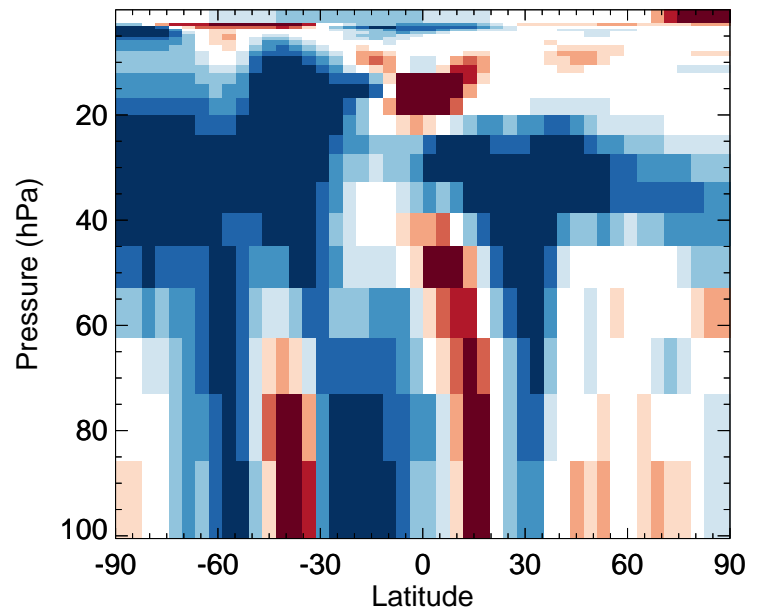

v11-02f-Run1 / v11-02e-Run0

TSOA3 - Strat zonal mean % diff for Jul