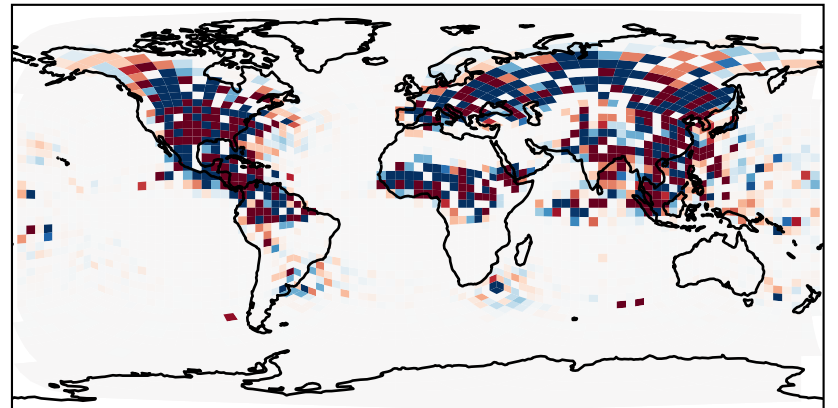

EmisNO_Lightning

14.2.0_winds_total_P (Ref)
c24

14.2.0_winds_dry_P (Dev)
c24

Difference
Dev - Ref, Dynamic Range

Difference
Dev - Ref, Restricted Range [5%,95%]

Ratio
Dev/Ref, Dynamic Range

Ratio
Dev/Ref, Fixed Range