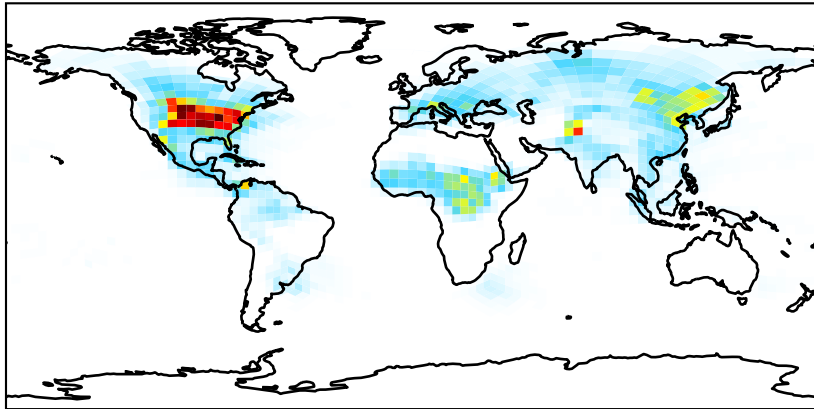

EmisNO_Lightning

14.2.0_winds_total_P (Ref)
c24

14.2.0_winds_dry_P (Dev)
c24

Difference
Dev - Ref, Dynamic Range

Difference
Dev - Ref, Restricted Range [5%,95%]

Ratio
Dev/Ref, Dynamic Range

Ratio
Dev/Ref, Fixed Range