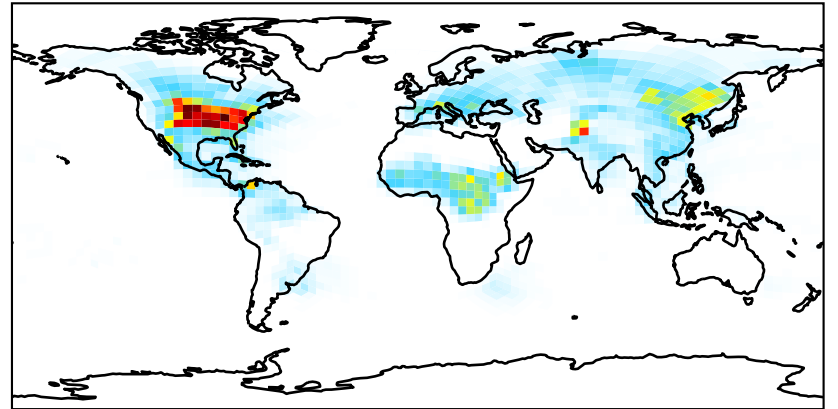

EmisNO_Lightning

14.2.0_winds_total_P (Ref)
c24

14.2.0_winds_dry_P (Dev)
c24

Difference
Dev - Ref, Dynamic Range

Difference
Dev - Ref, Restricted Range [5%,95%]

Ratio
Dev/Ref, Dynamic Range

Ratio
Dev/Ref, Fixed Range