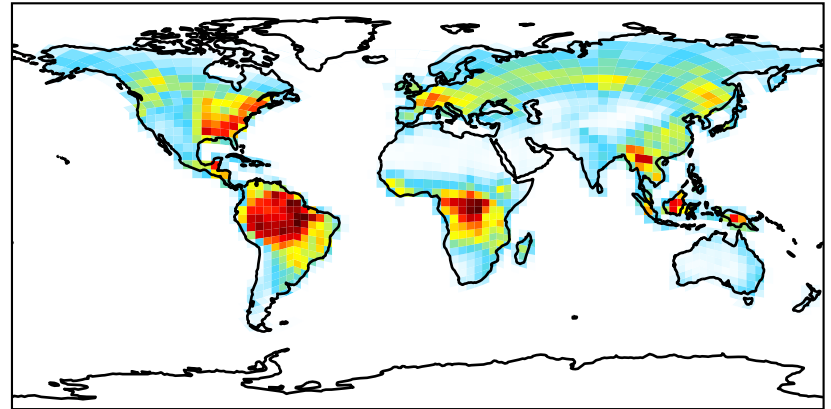

14.2.0_winds_dry_P (Dev)
c24