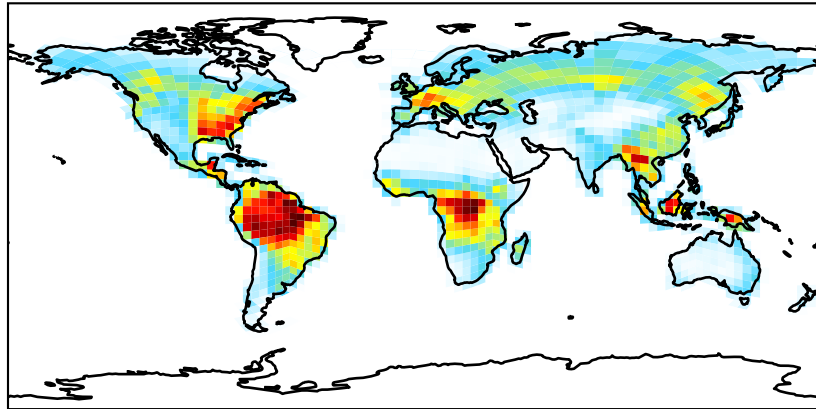

EmisEOH_PlantDecay

14.2.0_winds_total_P (Ref)
c24