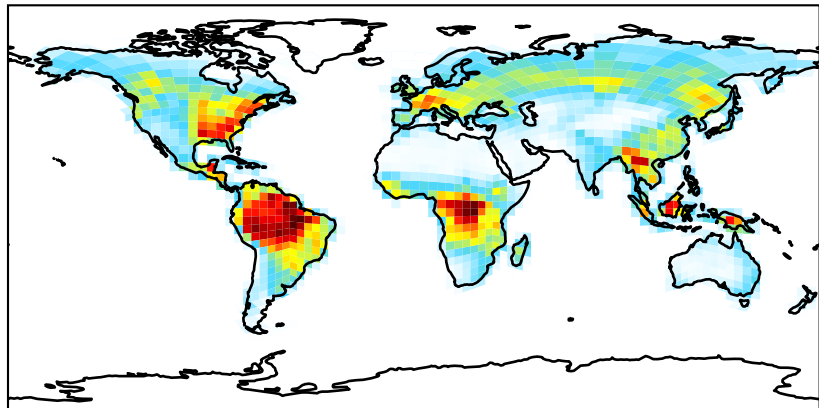

EmisALD2_PlantDecay

14.2.0_winds_total_P (Ref)
c24

14.2.0_winds_dry_P (Dev)
c24

Difference
Dev - Ref, Dynamic Range

Difference
Dev - Ref, Restricted Range [5%,95%]

Ratio
Dev/Ref, Dynamic Range

Ratio
Dev/Ref, Fixed Range