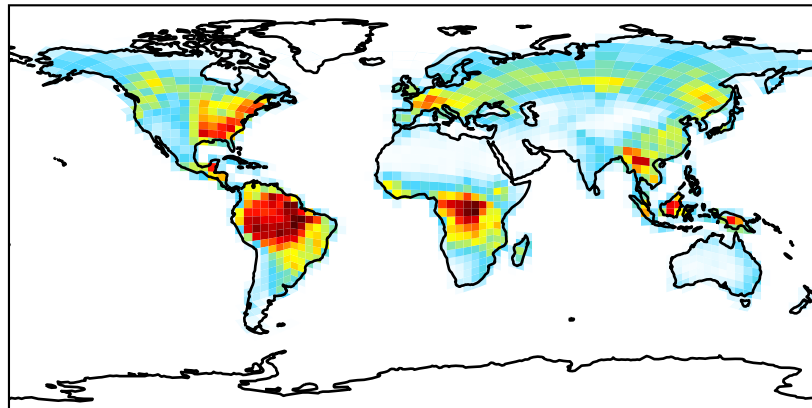

EmisALD2_PlantDecay

14.2.0_winds_total_P (Ref)
c24

14.2.0_winds_dry_P (Dev)
c24

Difference
Dev - Ref, Dynamic Range

Difference
Dev - Ref, Restricted Range [5%,95%]

Ratio
Dev/Ref, Dynamic Range

Ratio
Dev/Ref, Fixed Range